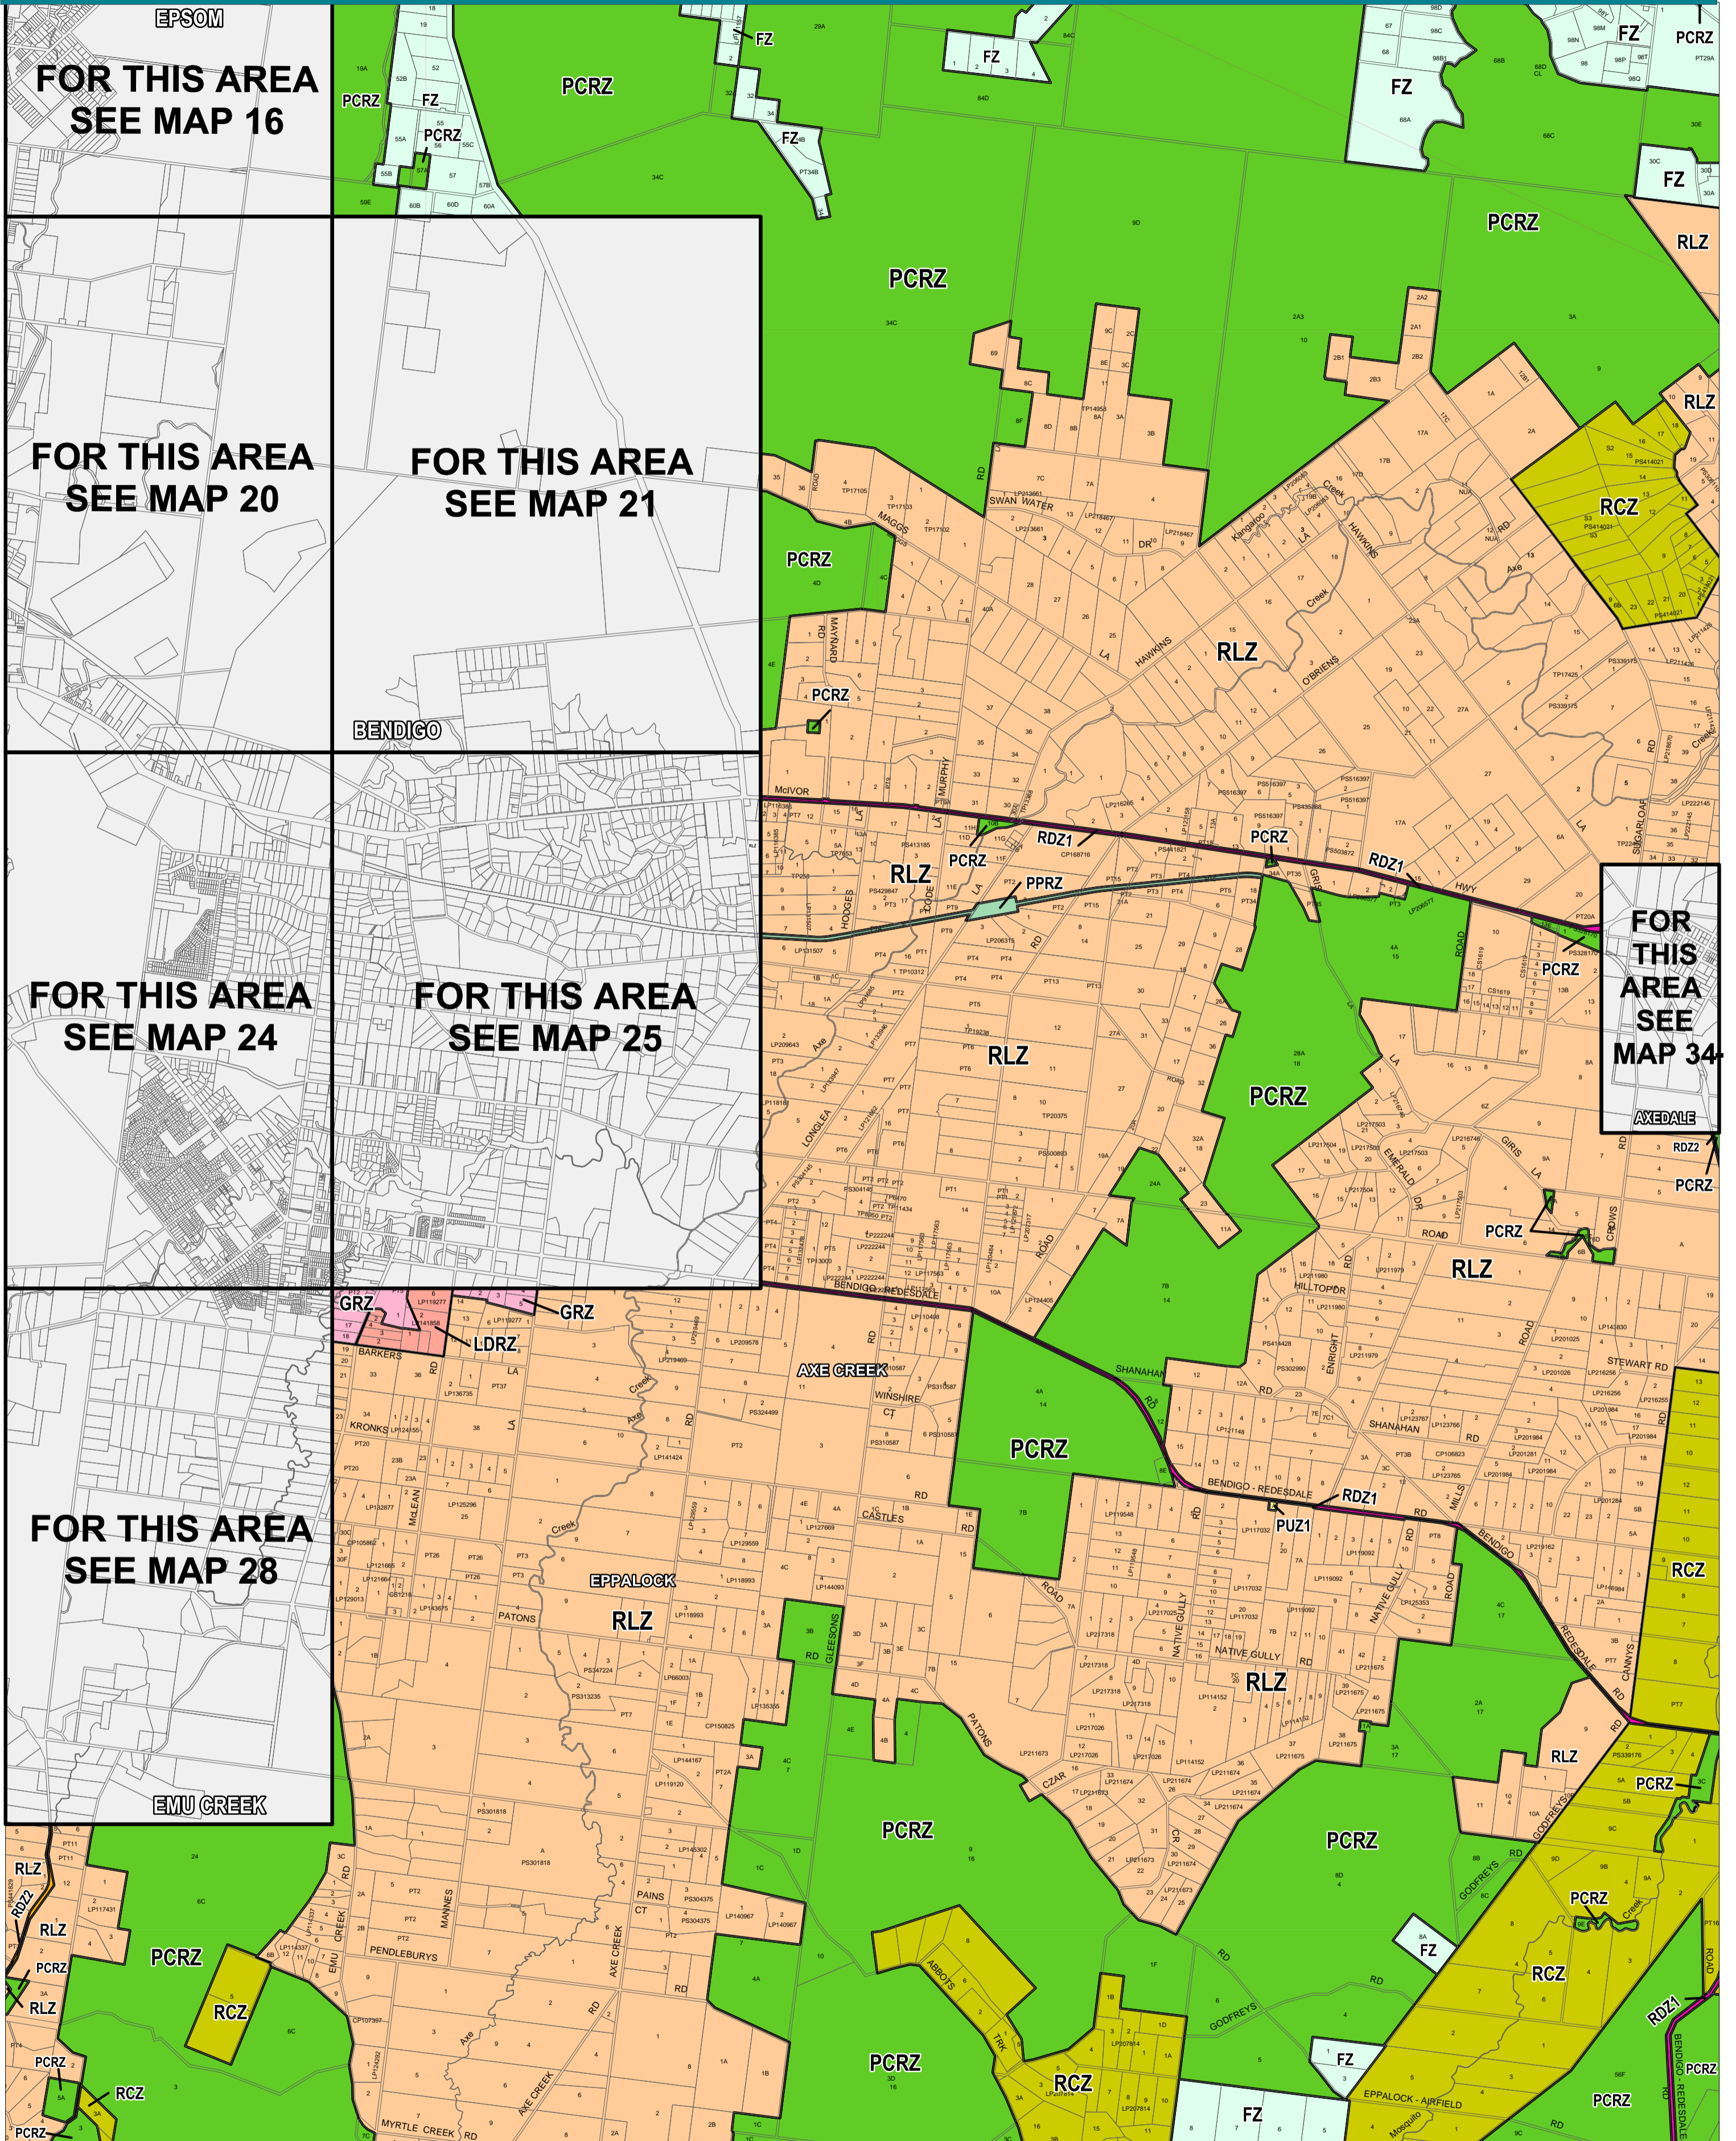

GREATER BENDIGO PLANNING SCHEME - LOCAL PROVISION

Public Land	
	Public Conservation And Resource Zone
	Public Park And Recreation Zone
	Public Use Zone - Service And Utility
	Road Zone - Category 1
	Road Zone - Category 2
Residential	
	General Residential Zone
	Low Density Residential Zone
Rural	
	Farming Zone
	Rural Conservation Zone
	Rural Living Zone

AUSTRALIAN MAP GRID ZONE 55
PREPARED BY: Planning Mapping Services

Printed: 22/7/2016

AMENDMENT C215