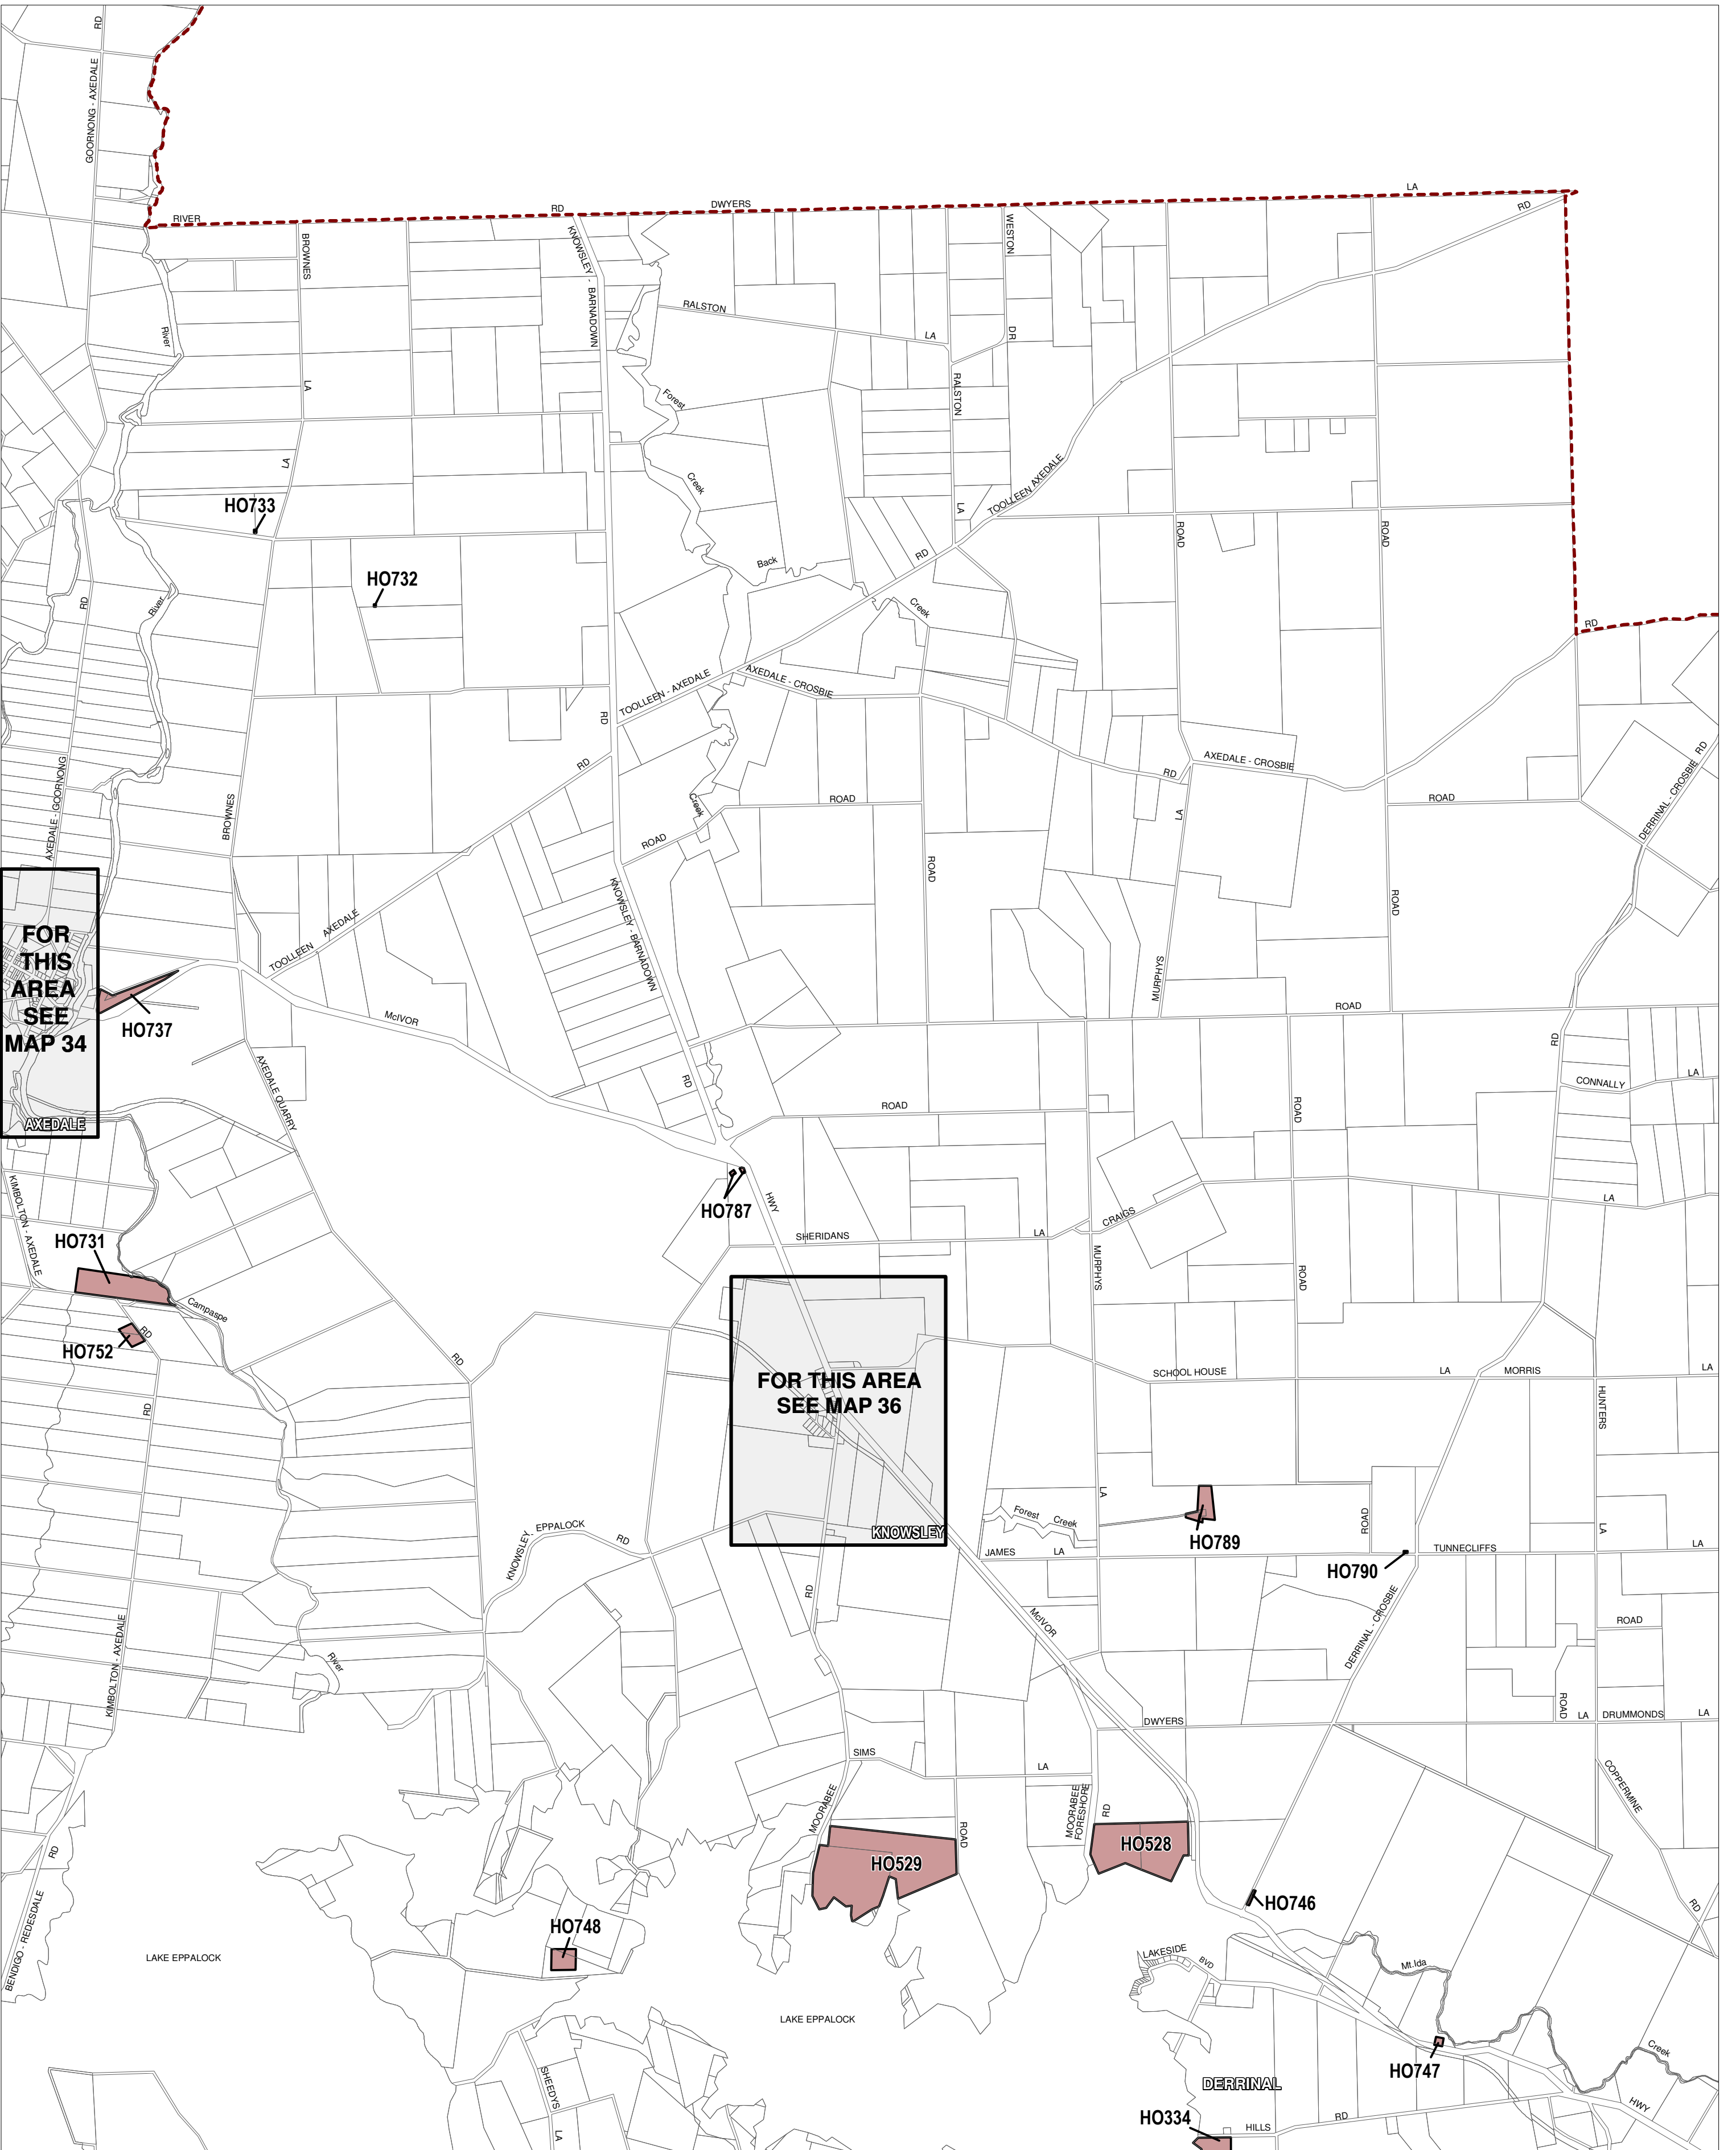

GREATER BENDIGO PLANNING SCHEME - LOCAL PROVISION

Overlays

HO Heritage Overlay

AUSTRALIAN MAP GRID ZONE 55

Printed: 30/8/2012

AMENDMENT C139 PART 1