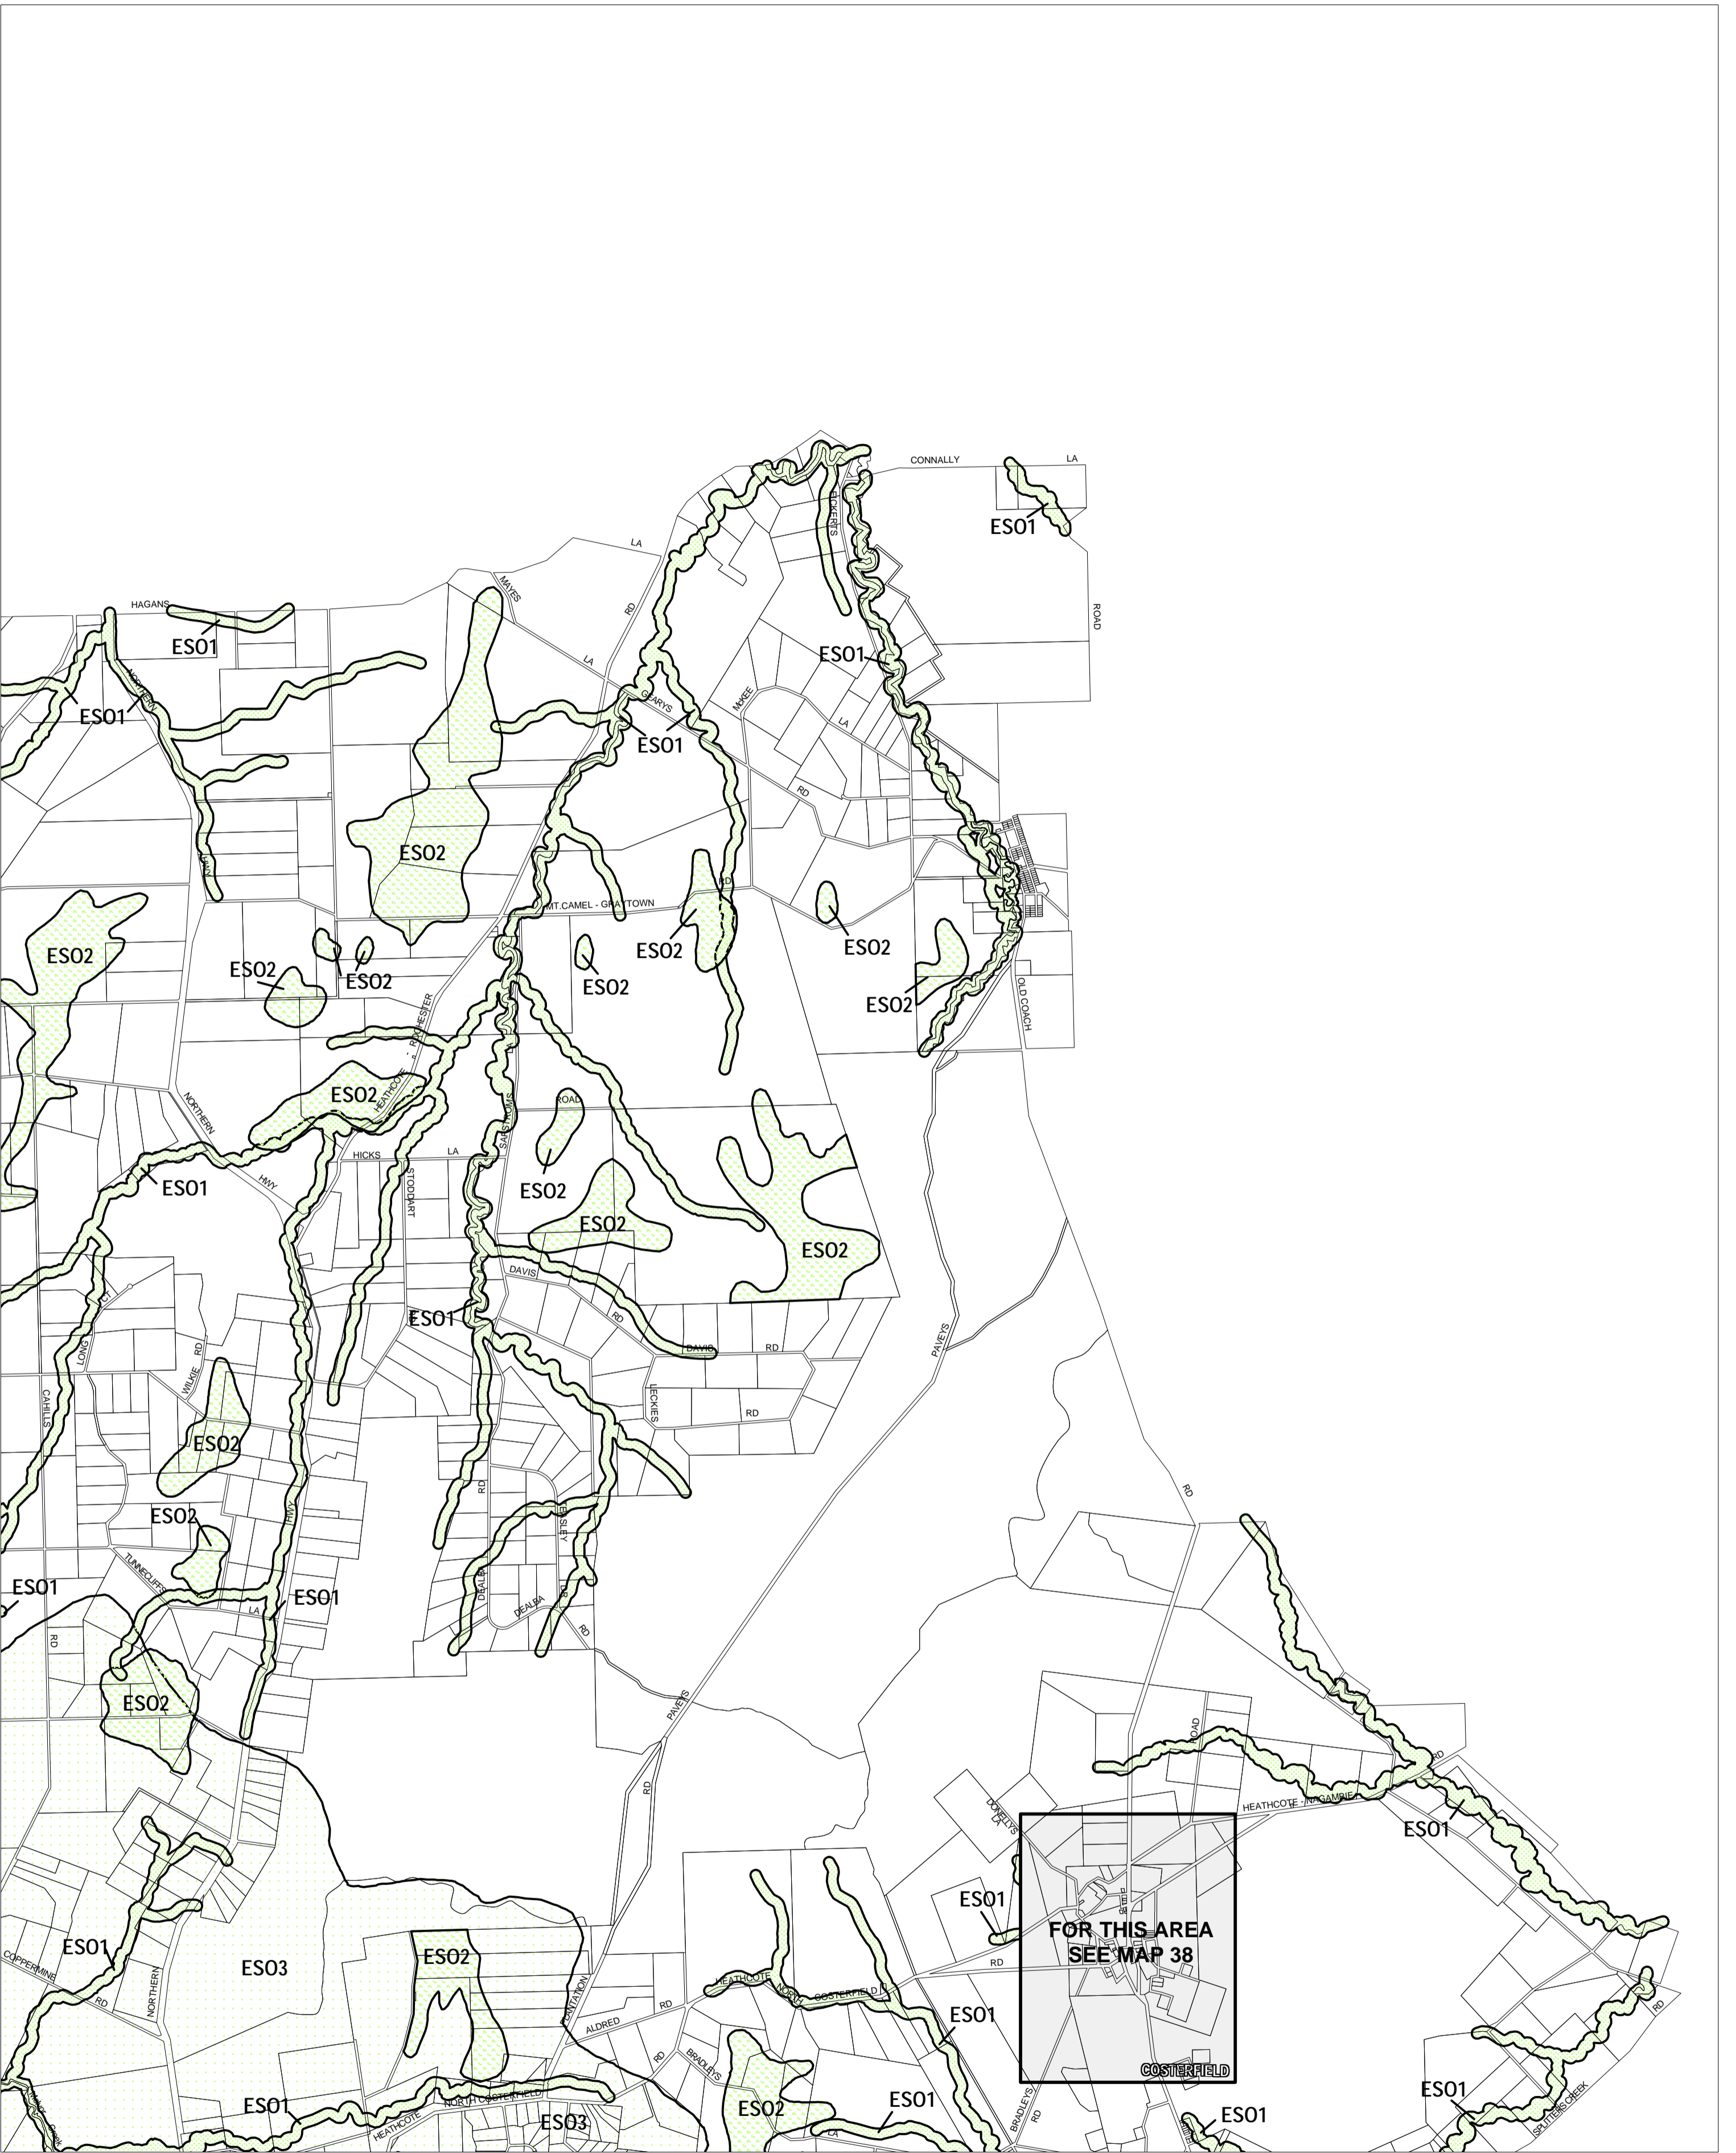

GREATER BENDIGO PLANNING SCHEME - LOCAL PROVISION

Overlays	
ES01	Environmental Significance Overlay - Schedule 1
ES02	Environmental Significance Overlay - Schedule 2
ES03	Environmental Significance Overlay - Schedule 3

AUSTRALIAN MAP GRID ZONE 55

Printed: 25/6/2007