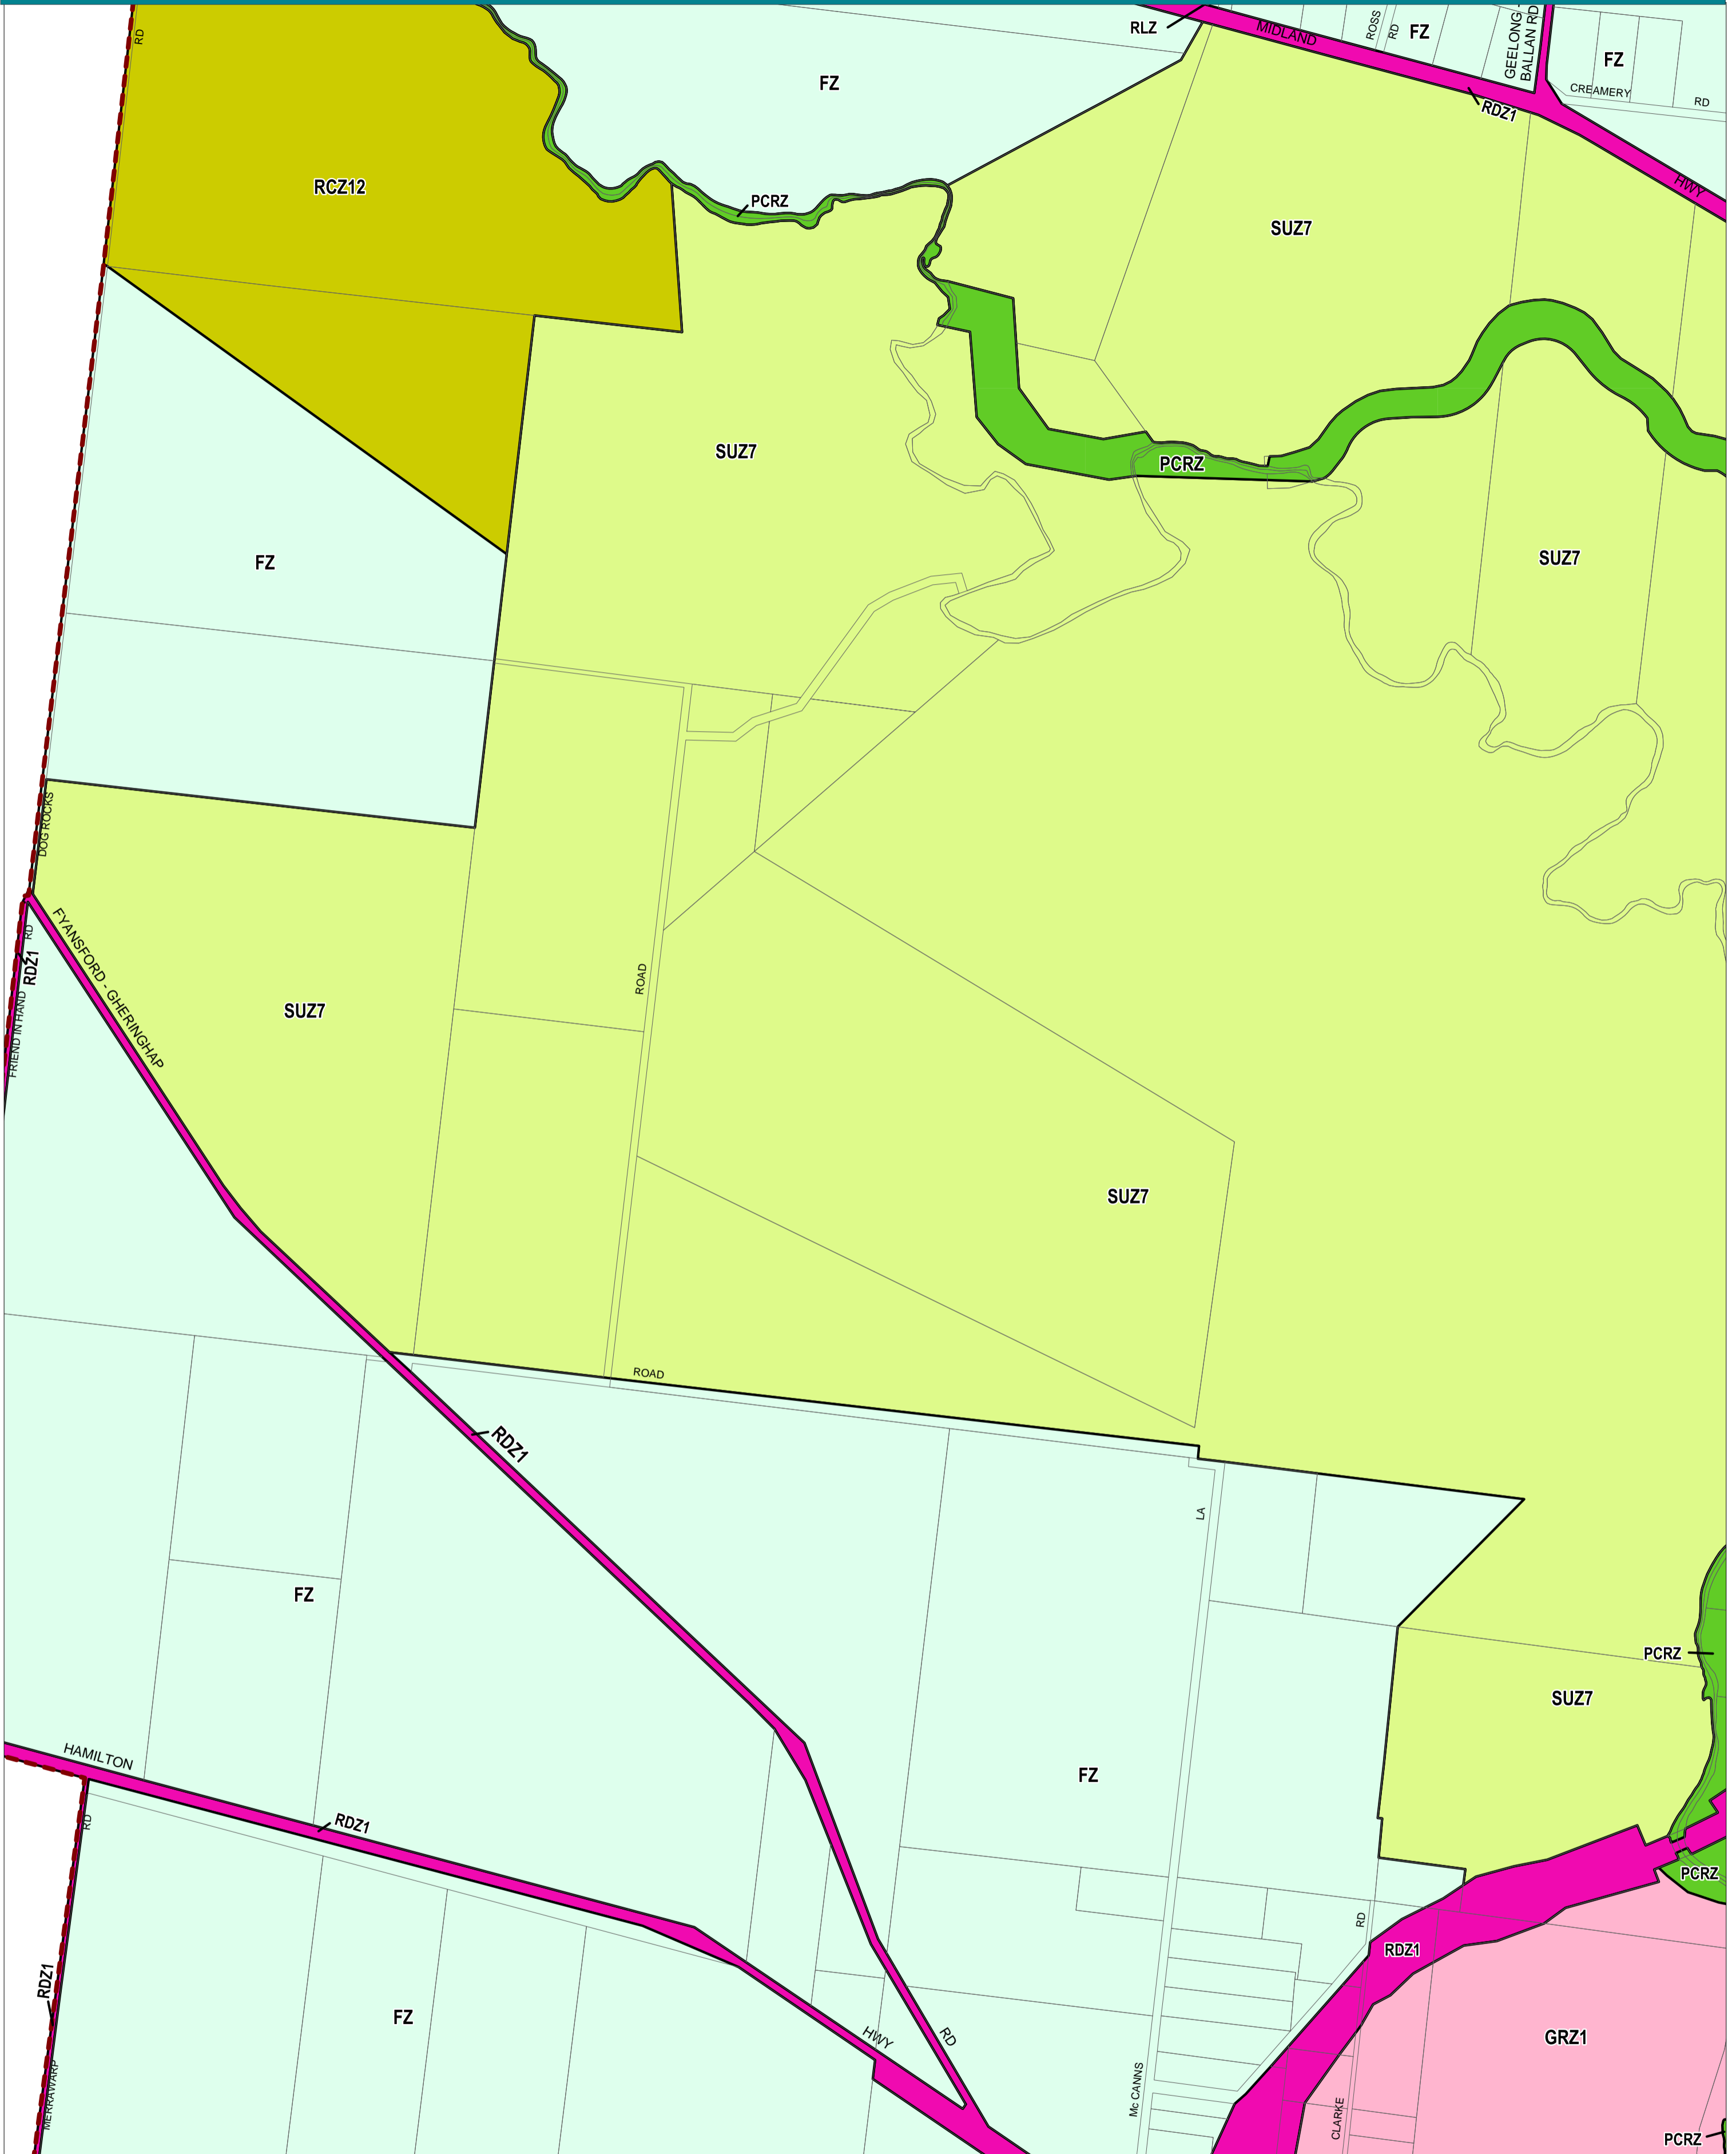

GREATER GEELONG PLANNING SCHEME - LOCAL PROVISION

Public Land	Special Purpose
PCRZ	SUZ7
Public Conservation And Resource Zone	Special Use Zone - Schedule 7
RDZ1	
Road Zone - Category 1	
Residential	
GRZ1	
General Residential Zone - Schedule 1	
Rural	
FZ	
Farming Zone	
RCZ12	
Rural Conservation Zone - Schedule 12	
RLZ	
Rural Living Zone	

AUSTRALIAN MAP GRID ZONE 55

PREPARED BY: Planning Mapping Services

Environment, Land, Water and Planning

INDEX TO ADJOINING METRIC SERIES MAP

1	2	3	4
5	6	7	8
9	10	11	12
13	14	15	16
17	18	19	20
21	22	23	24
25	26	27	28
29	30	31	32
33	34	35	36
37	38	39	40
41	42	43	44
45	46	47	48
49	50	51	52
53	54	55	56
57	58	59	60
61	62	63	64
65	66	67	68
69	70	71	72
73	74	75	76
77	78	79	80
81	82	83	84
85	86	87	88
89	90	91	92

Printed: 11/3/2016

AMENDMENT C248