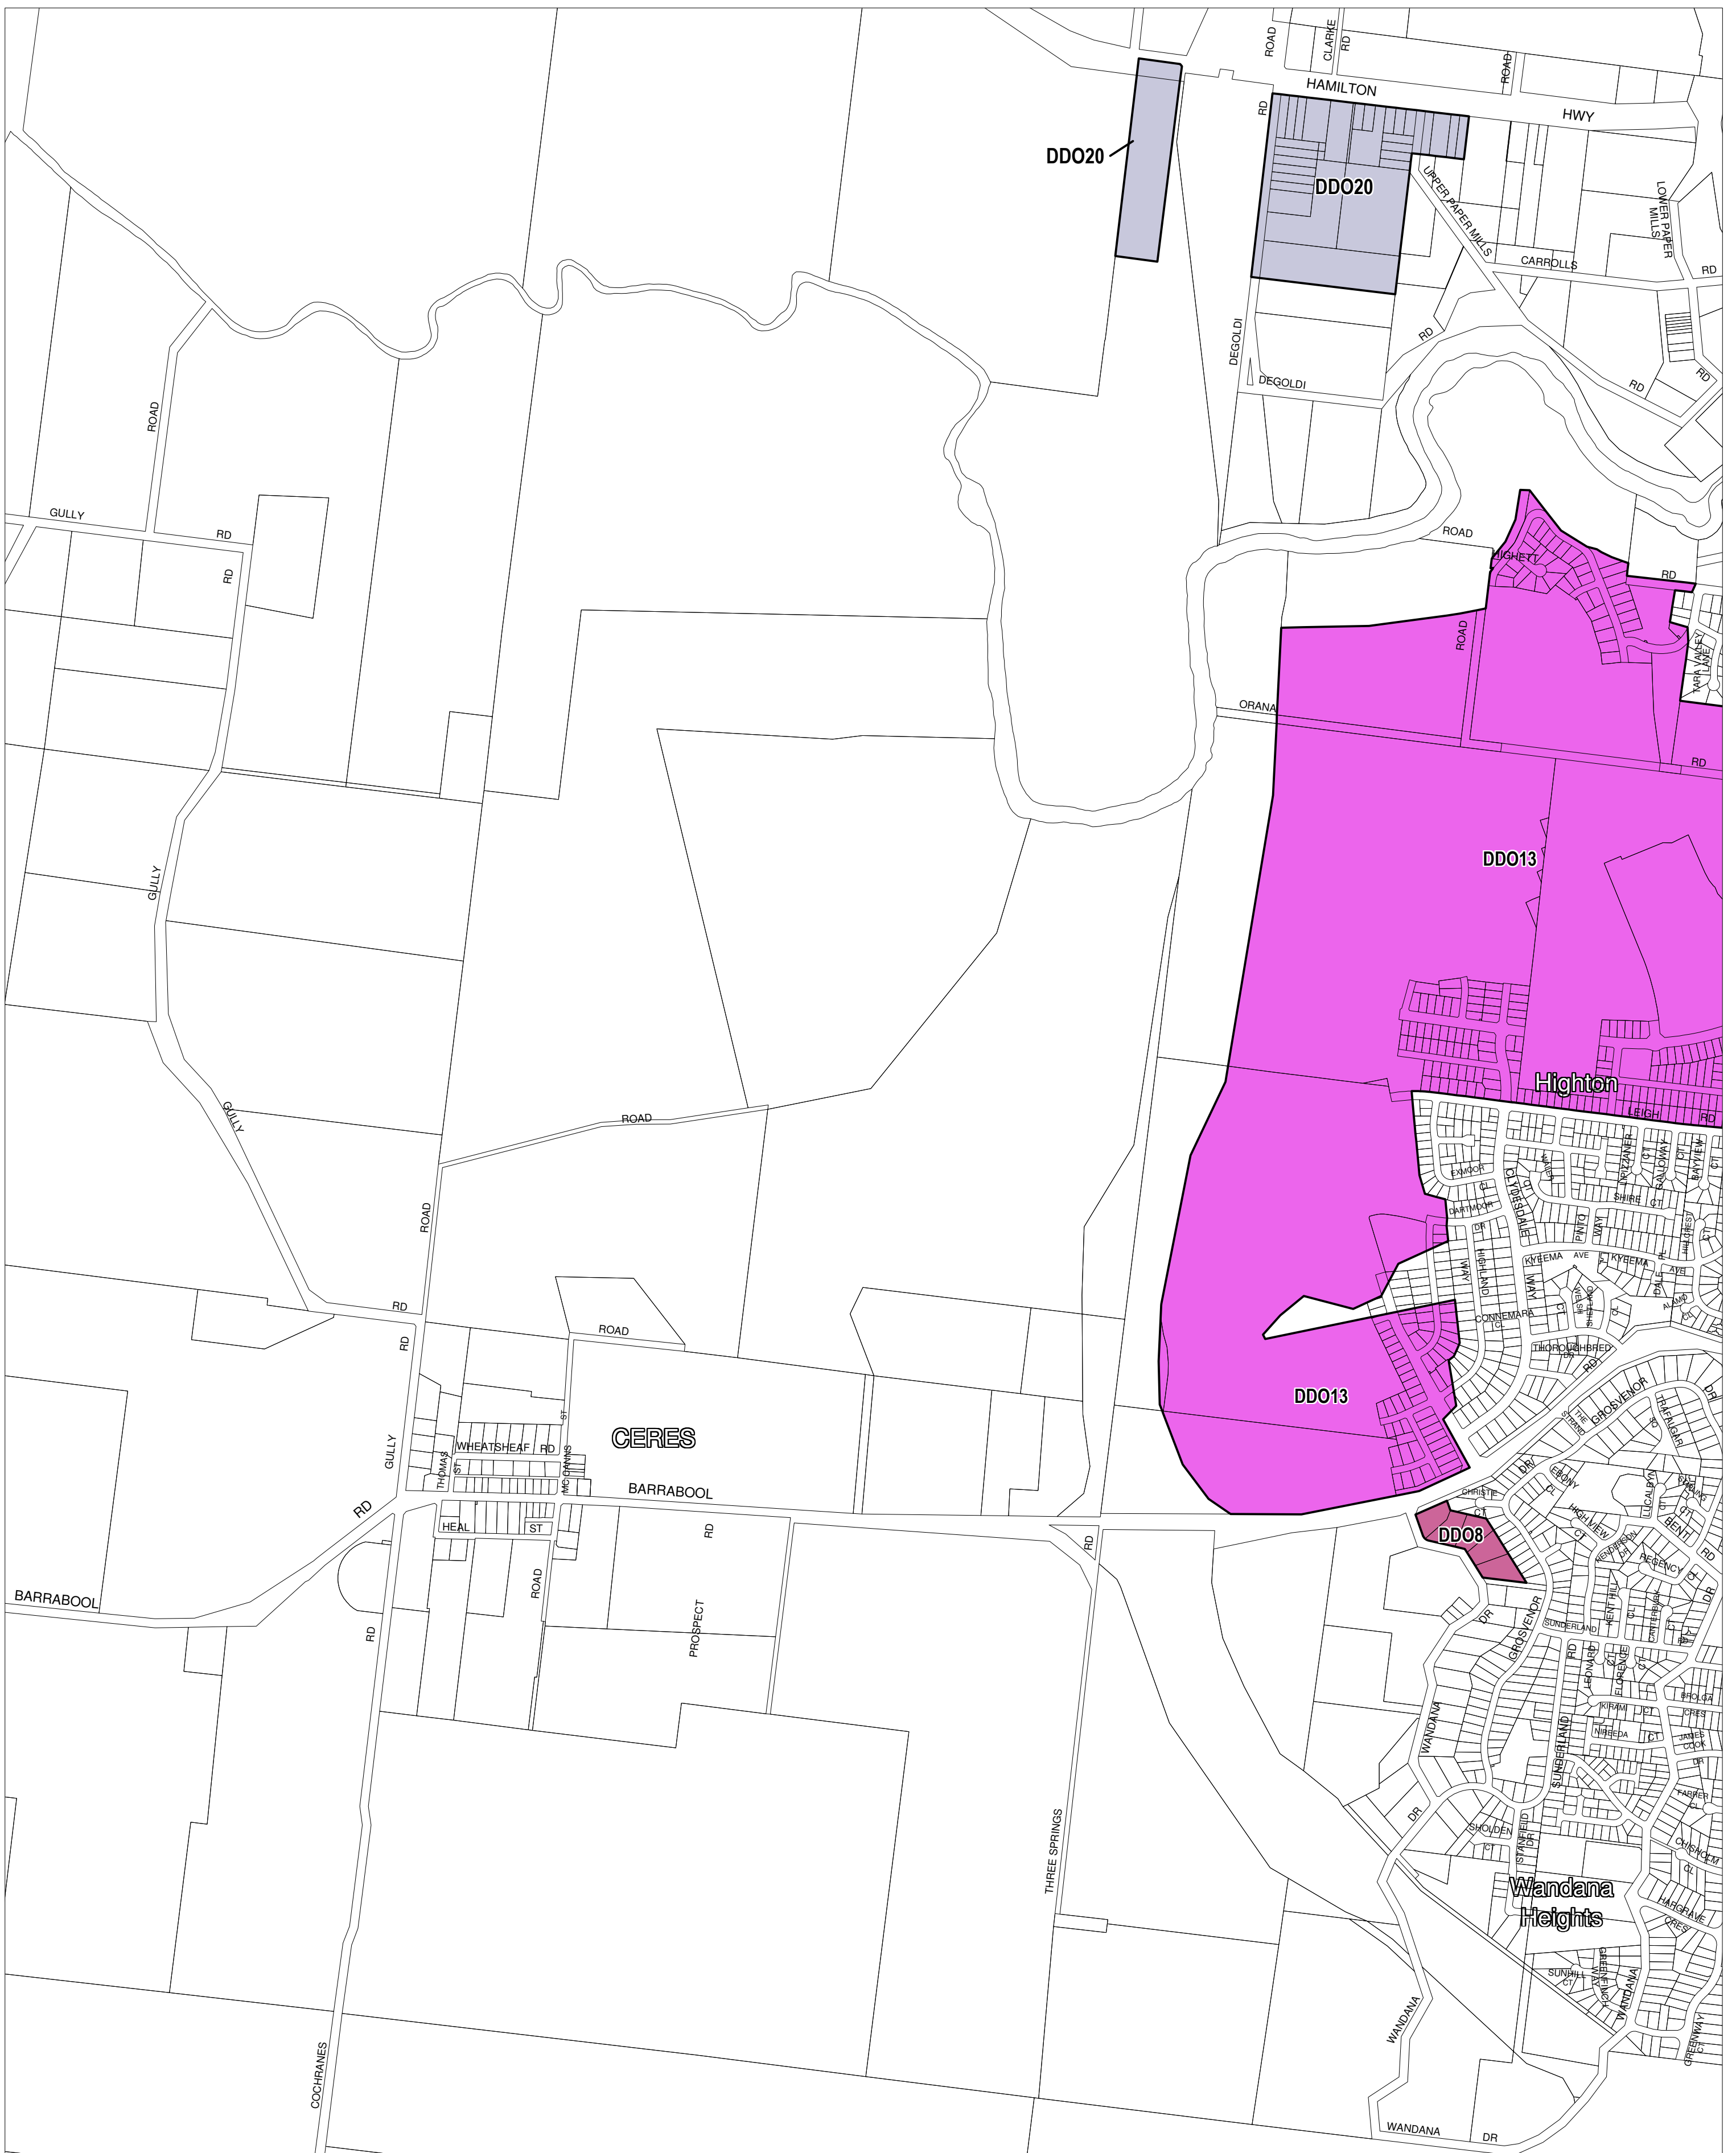

GREATER GEELONG PLANNING SCHEME - LOCAL PROVISION

Overlays	Description
DDO13	Design And Development Overlay - Schedule 13
DDO20	Design And Development Overlay - Schedule 20
DDO8	Design And Development Overlay - Schedule 8

AUSTRALIAN MAP GRID ZONE 55

INDEX TO ADJOINING METRIC SERIES MAP

1	2	3
4	5	6
7	8	9
10	11	12
13	14	15
16	17	18
19	20	21
22	23	24
25	26	27
28	29	30
31	32	33
34	35	36
37	38	39
40	41	42
43	44	45
46	47	48
49	50	51
52	53	54
55	56	57
58	59	60
61	62	63
64	65	66
67	68	69
70	71	72
73	74	75
76	77	78
79	80	81
82	83	84
85	86	87
88	89	90

Printed: 23/2/2010

AMENDMENT C129 PT1