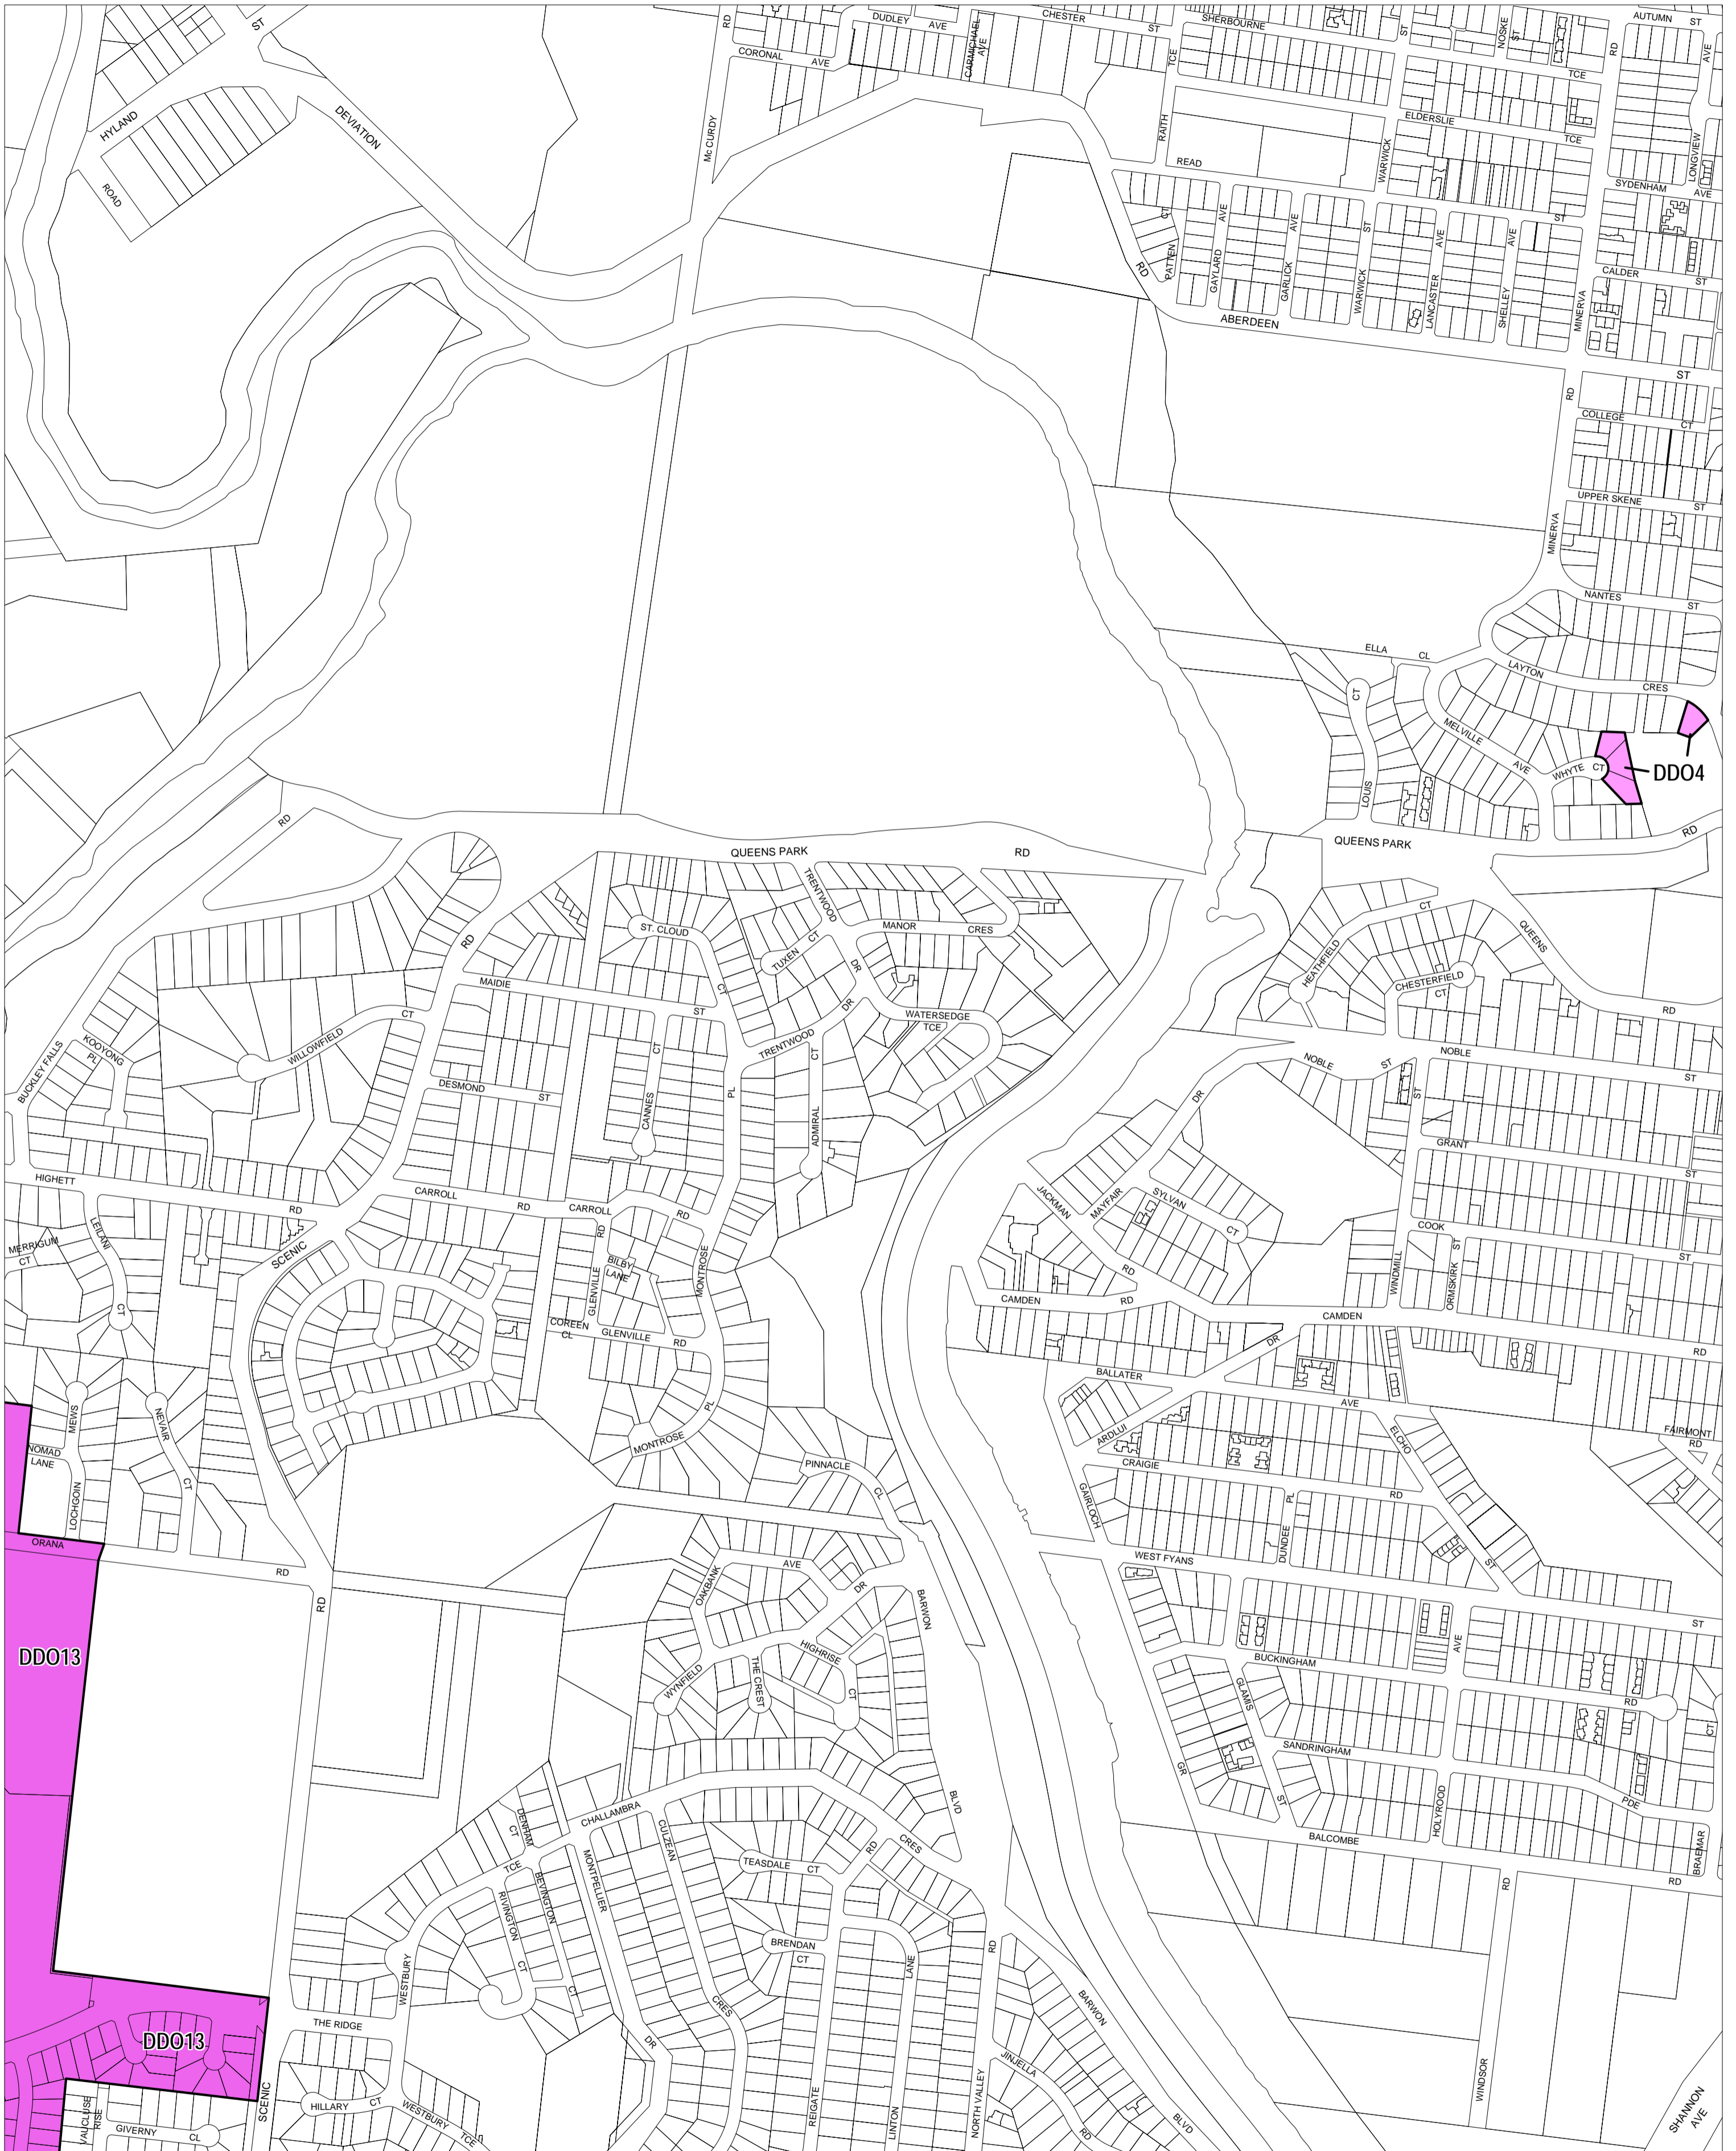

GREATER GEELONG PLANNING SCHEME - LOCAL PROVISION

INDEX TO ADJOINING METRIC SERIES MAP

1	2	3	4
5	6	7	8
9	10	11	12
13	14	15	16
17	18	19	20
21	22	23	24
25	26	27	28
29	30	31	32
33	34	35	36
37	38	39	40
41	42	43	44
45	46	47	48
49	50	51	52
53	54	55	56
57	58	59	60
61	62	63	64
65	66	67	68
69	70	71	72
73	74	75	76
77	78	79	80
81	82	83	84
85	86	87	88
89	90	91	92

Printed: 3/6/2010

AMENDMENT C226