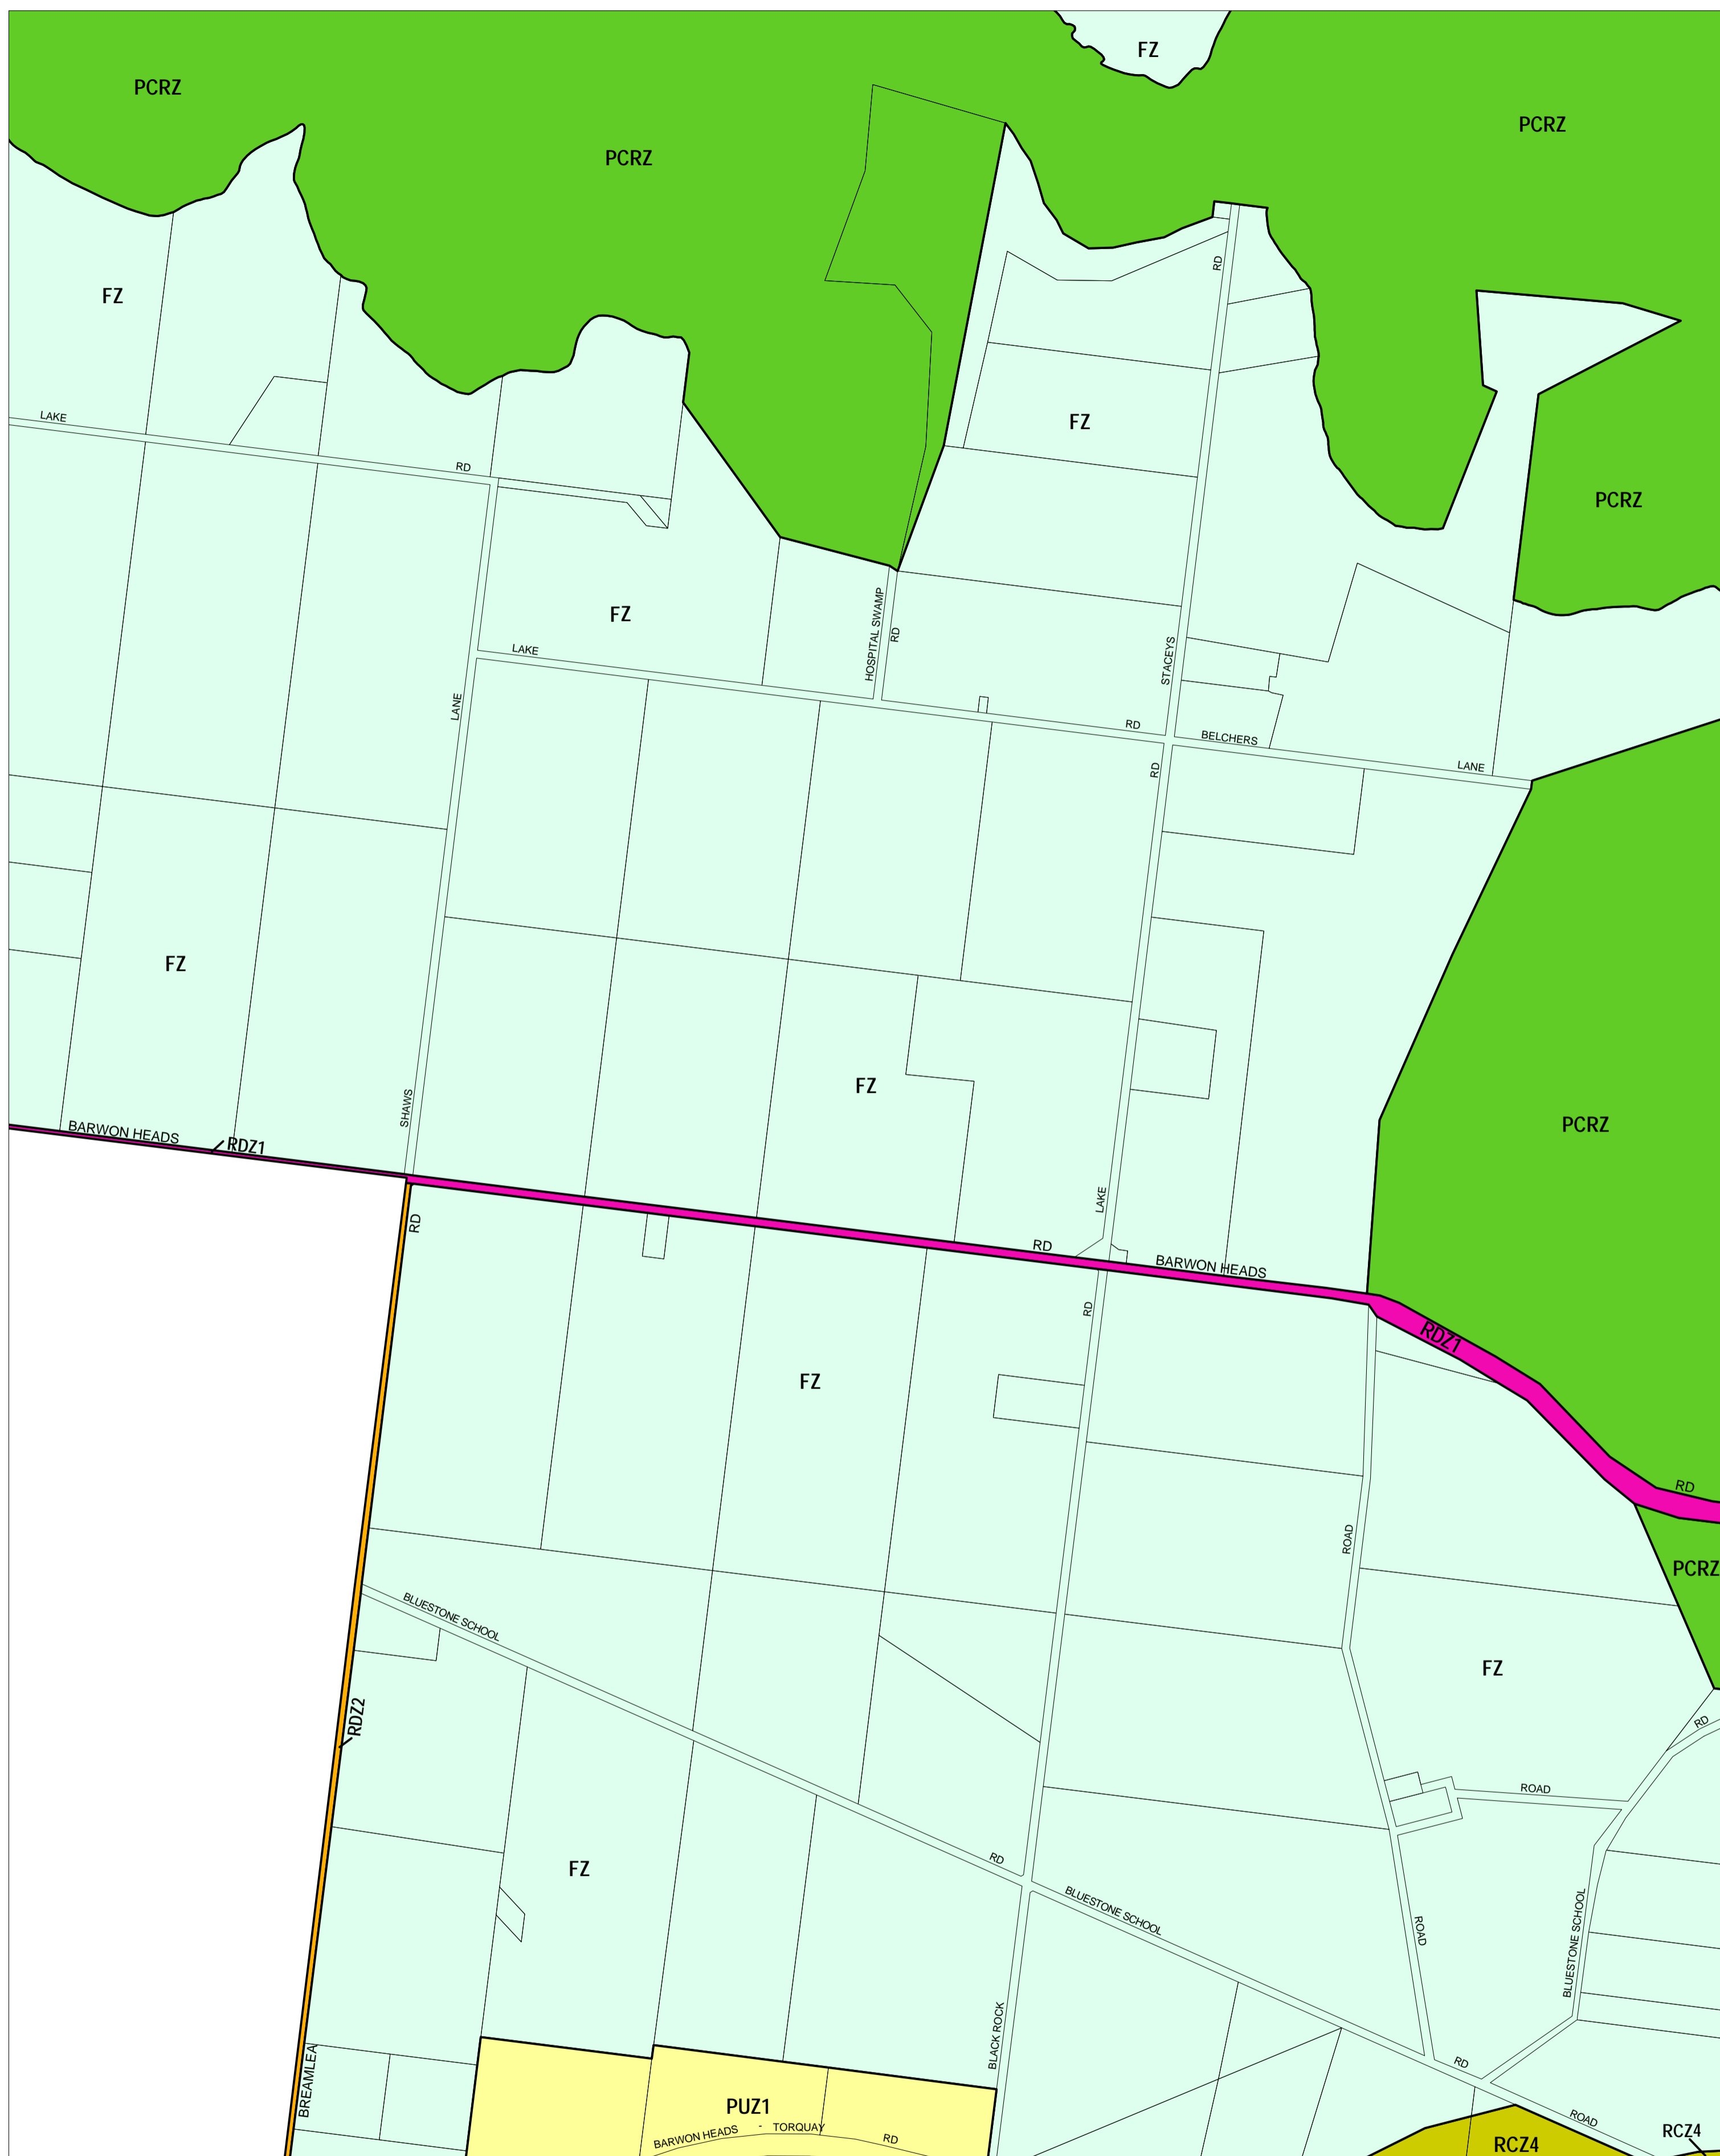

GREATER GEELONG PLANNING SCHEME - LOCAL PROVISION

1. **Public Land**
2. PCRZ Public Conservation And Resource Zone
   - PUZ1 Public Use Zone - Service And Utility
3. **Rural**
4. FZ Farming Zone
   - RCZ4 Rural Conservation Zone - Schedule 4

ZONES

AUSTRALIAN MAP GRID ZONE 55

Printed: 15/6/2007

AMENDMENT C130

MAP No 79