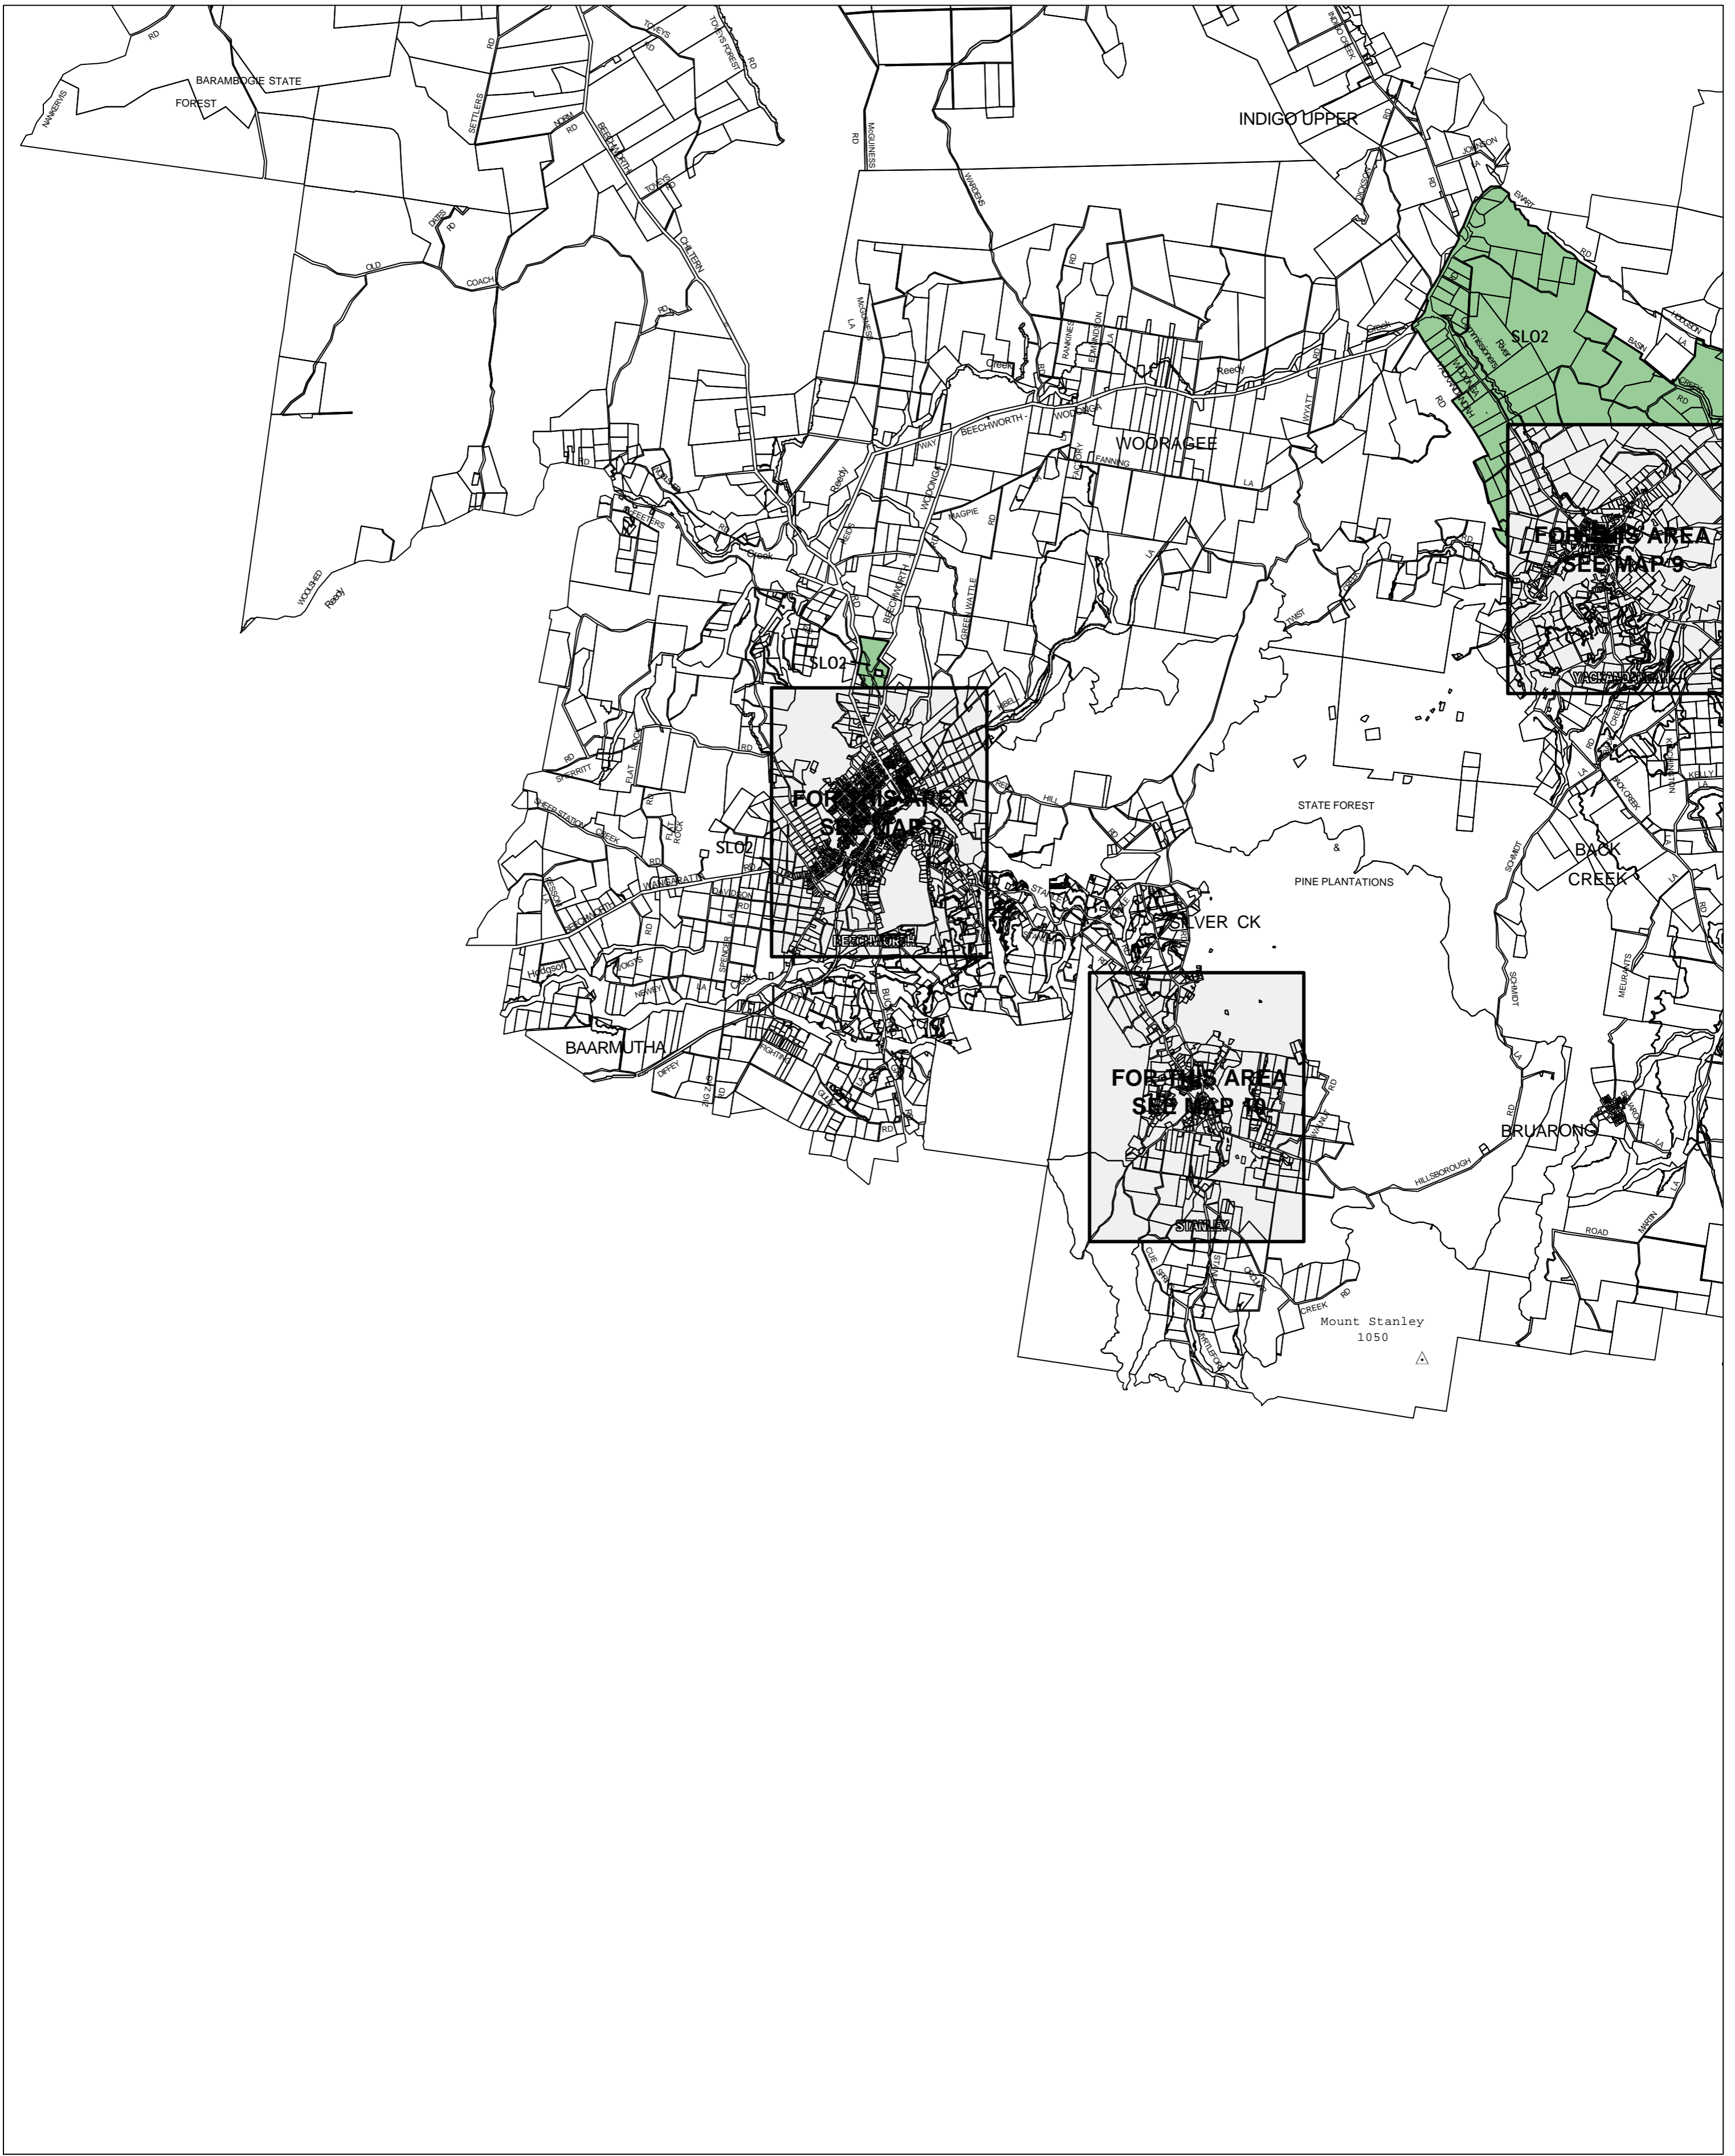

INDIGO PLANNING SCHEME - LOCAL PROVISION

Overlays

SLO2 Significant Landscape Overlay - Schedule 2

AUSTRALIAN MAP GRID ZONE 55

Printed: 6/6/2007

AMENDMENT C17