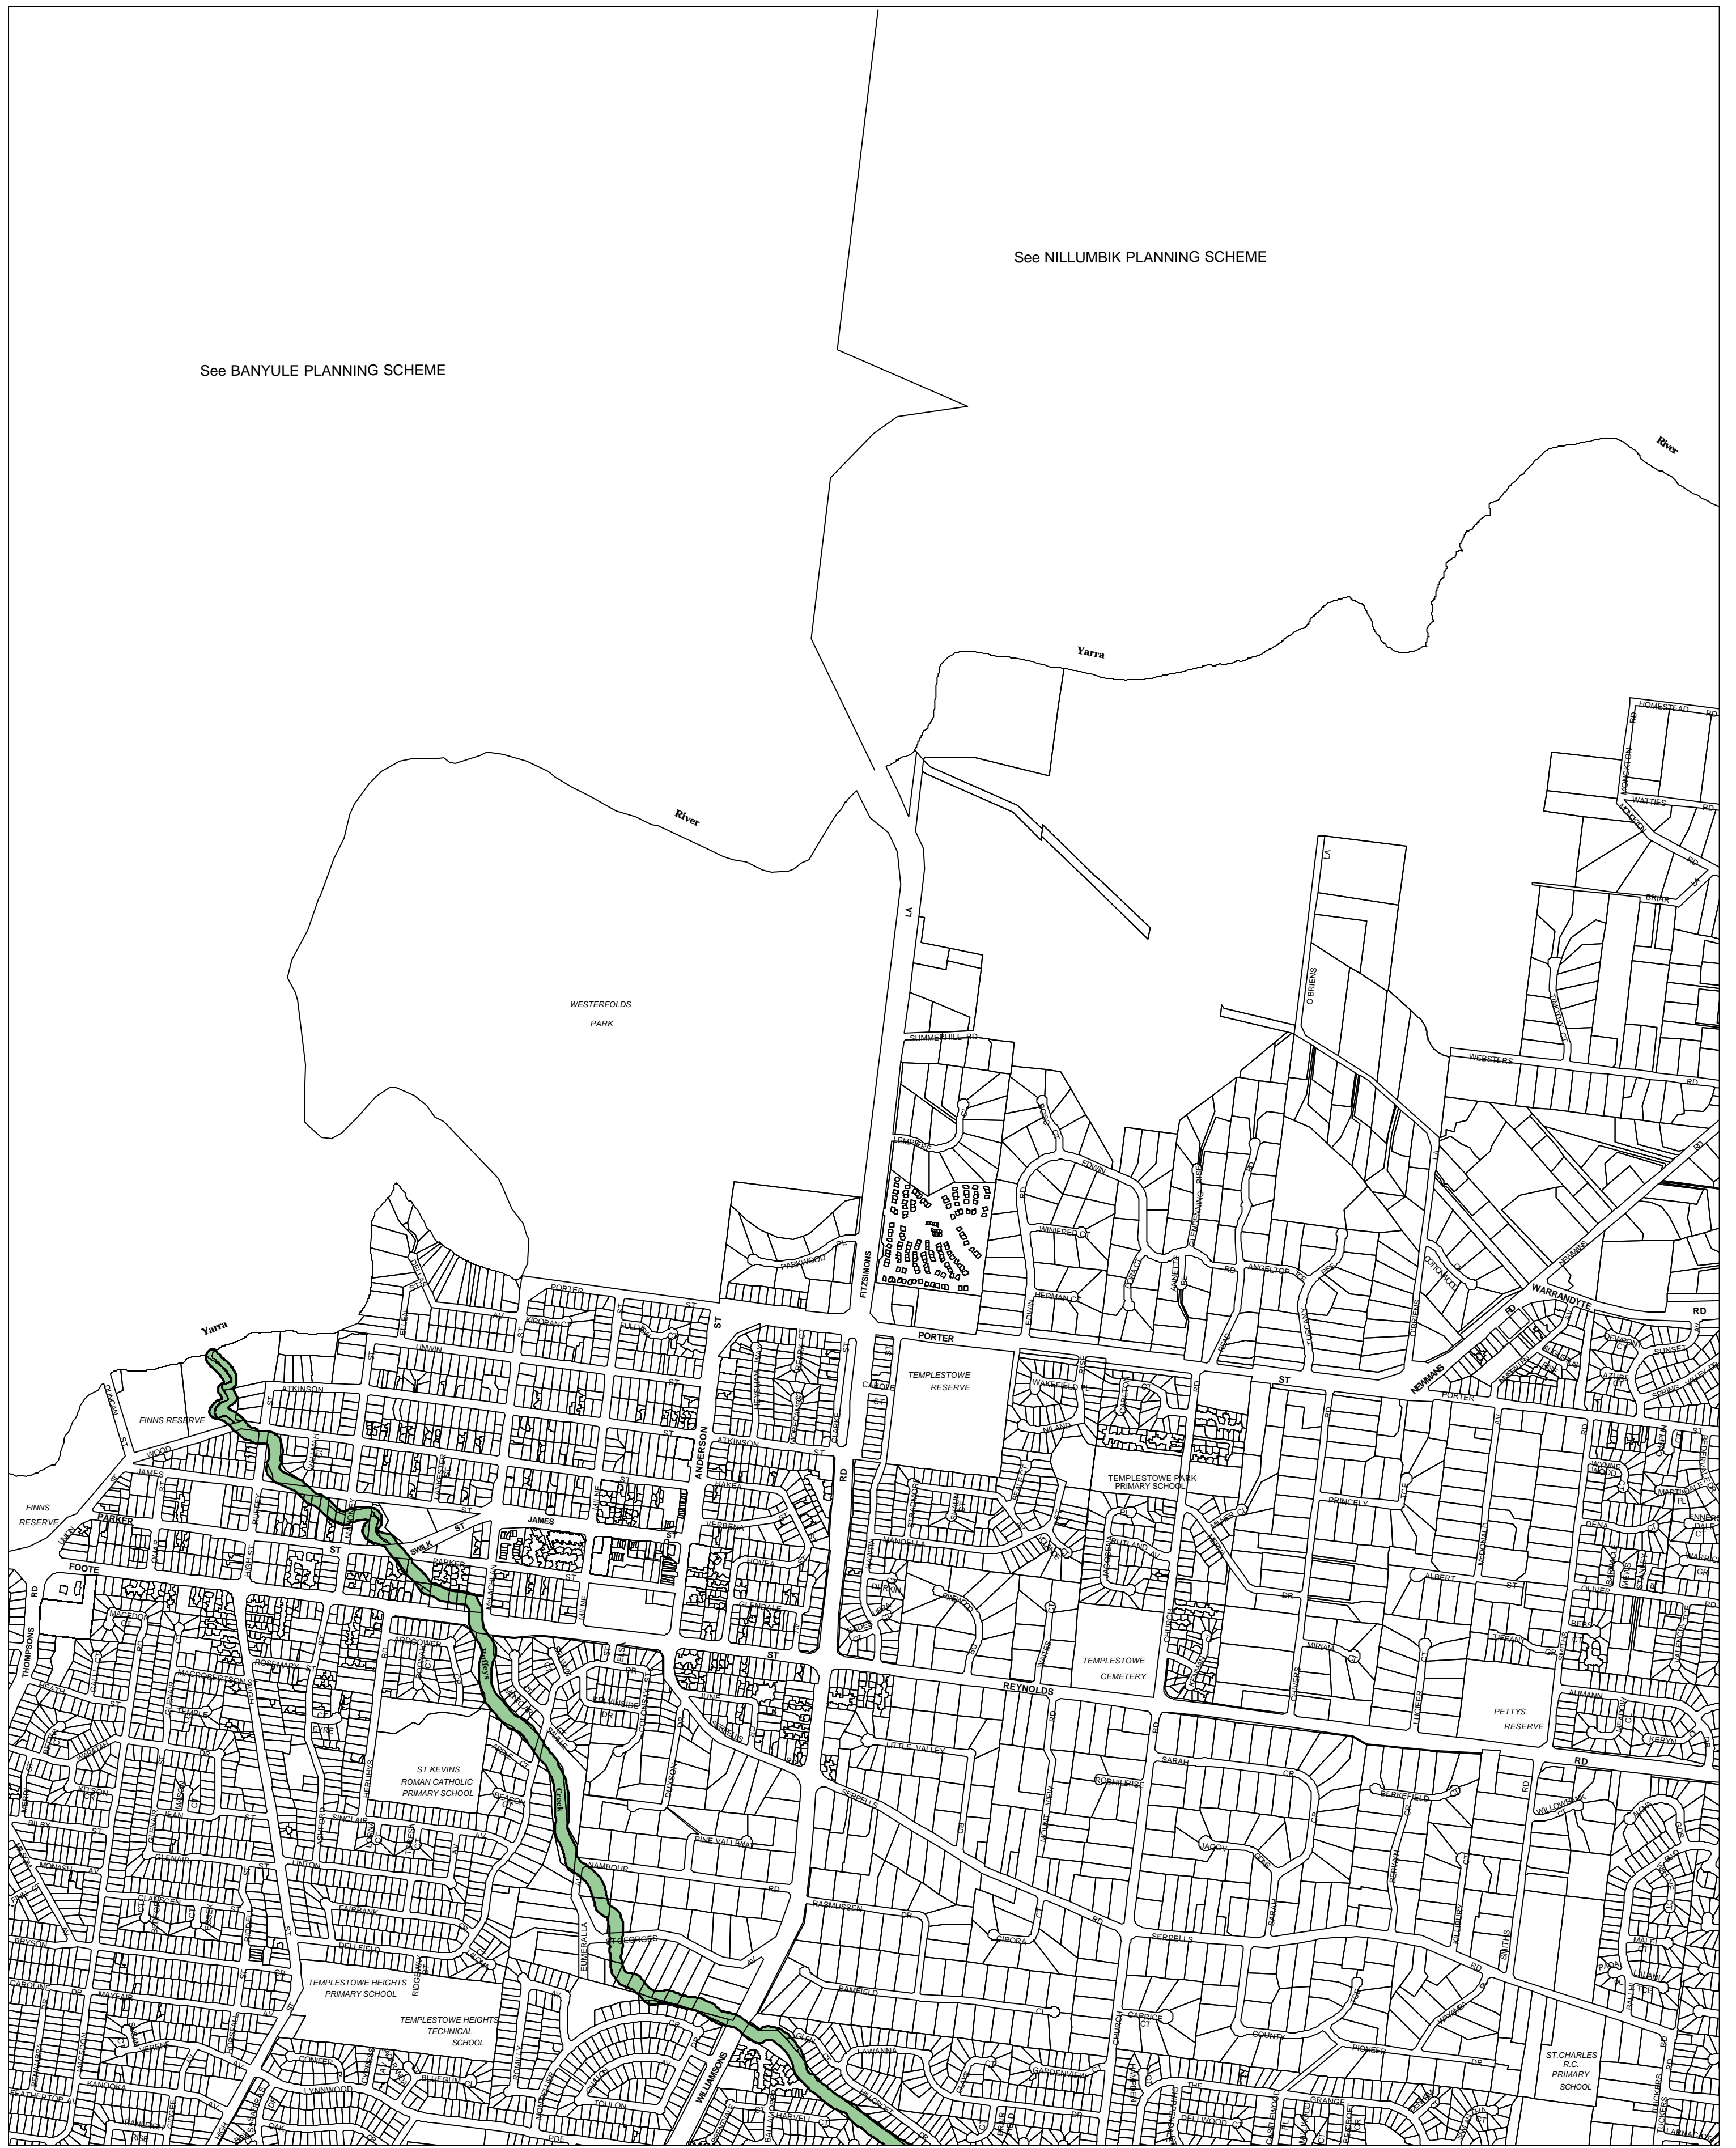

MANNINGHAM PLANNING SCHEME - LOCAL PROVISION

See BANYULE PLANNING SCHEME

See NILLUMBIK PLANNING SCHEME

Overlays

SLO5 Significant Landscape Overlay - Schedule 5

AUSTRALIAN MAP GRID ZONE 55

INDEX TO ADJOINING METRIC SERIES MAP

Printed: 22/6/2007