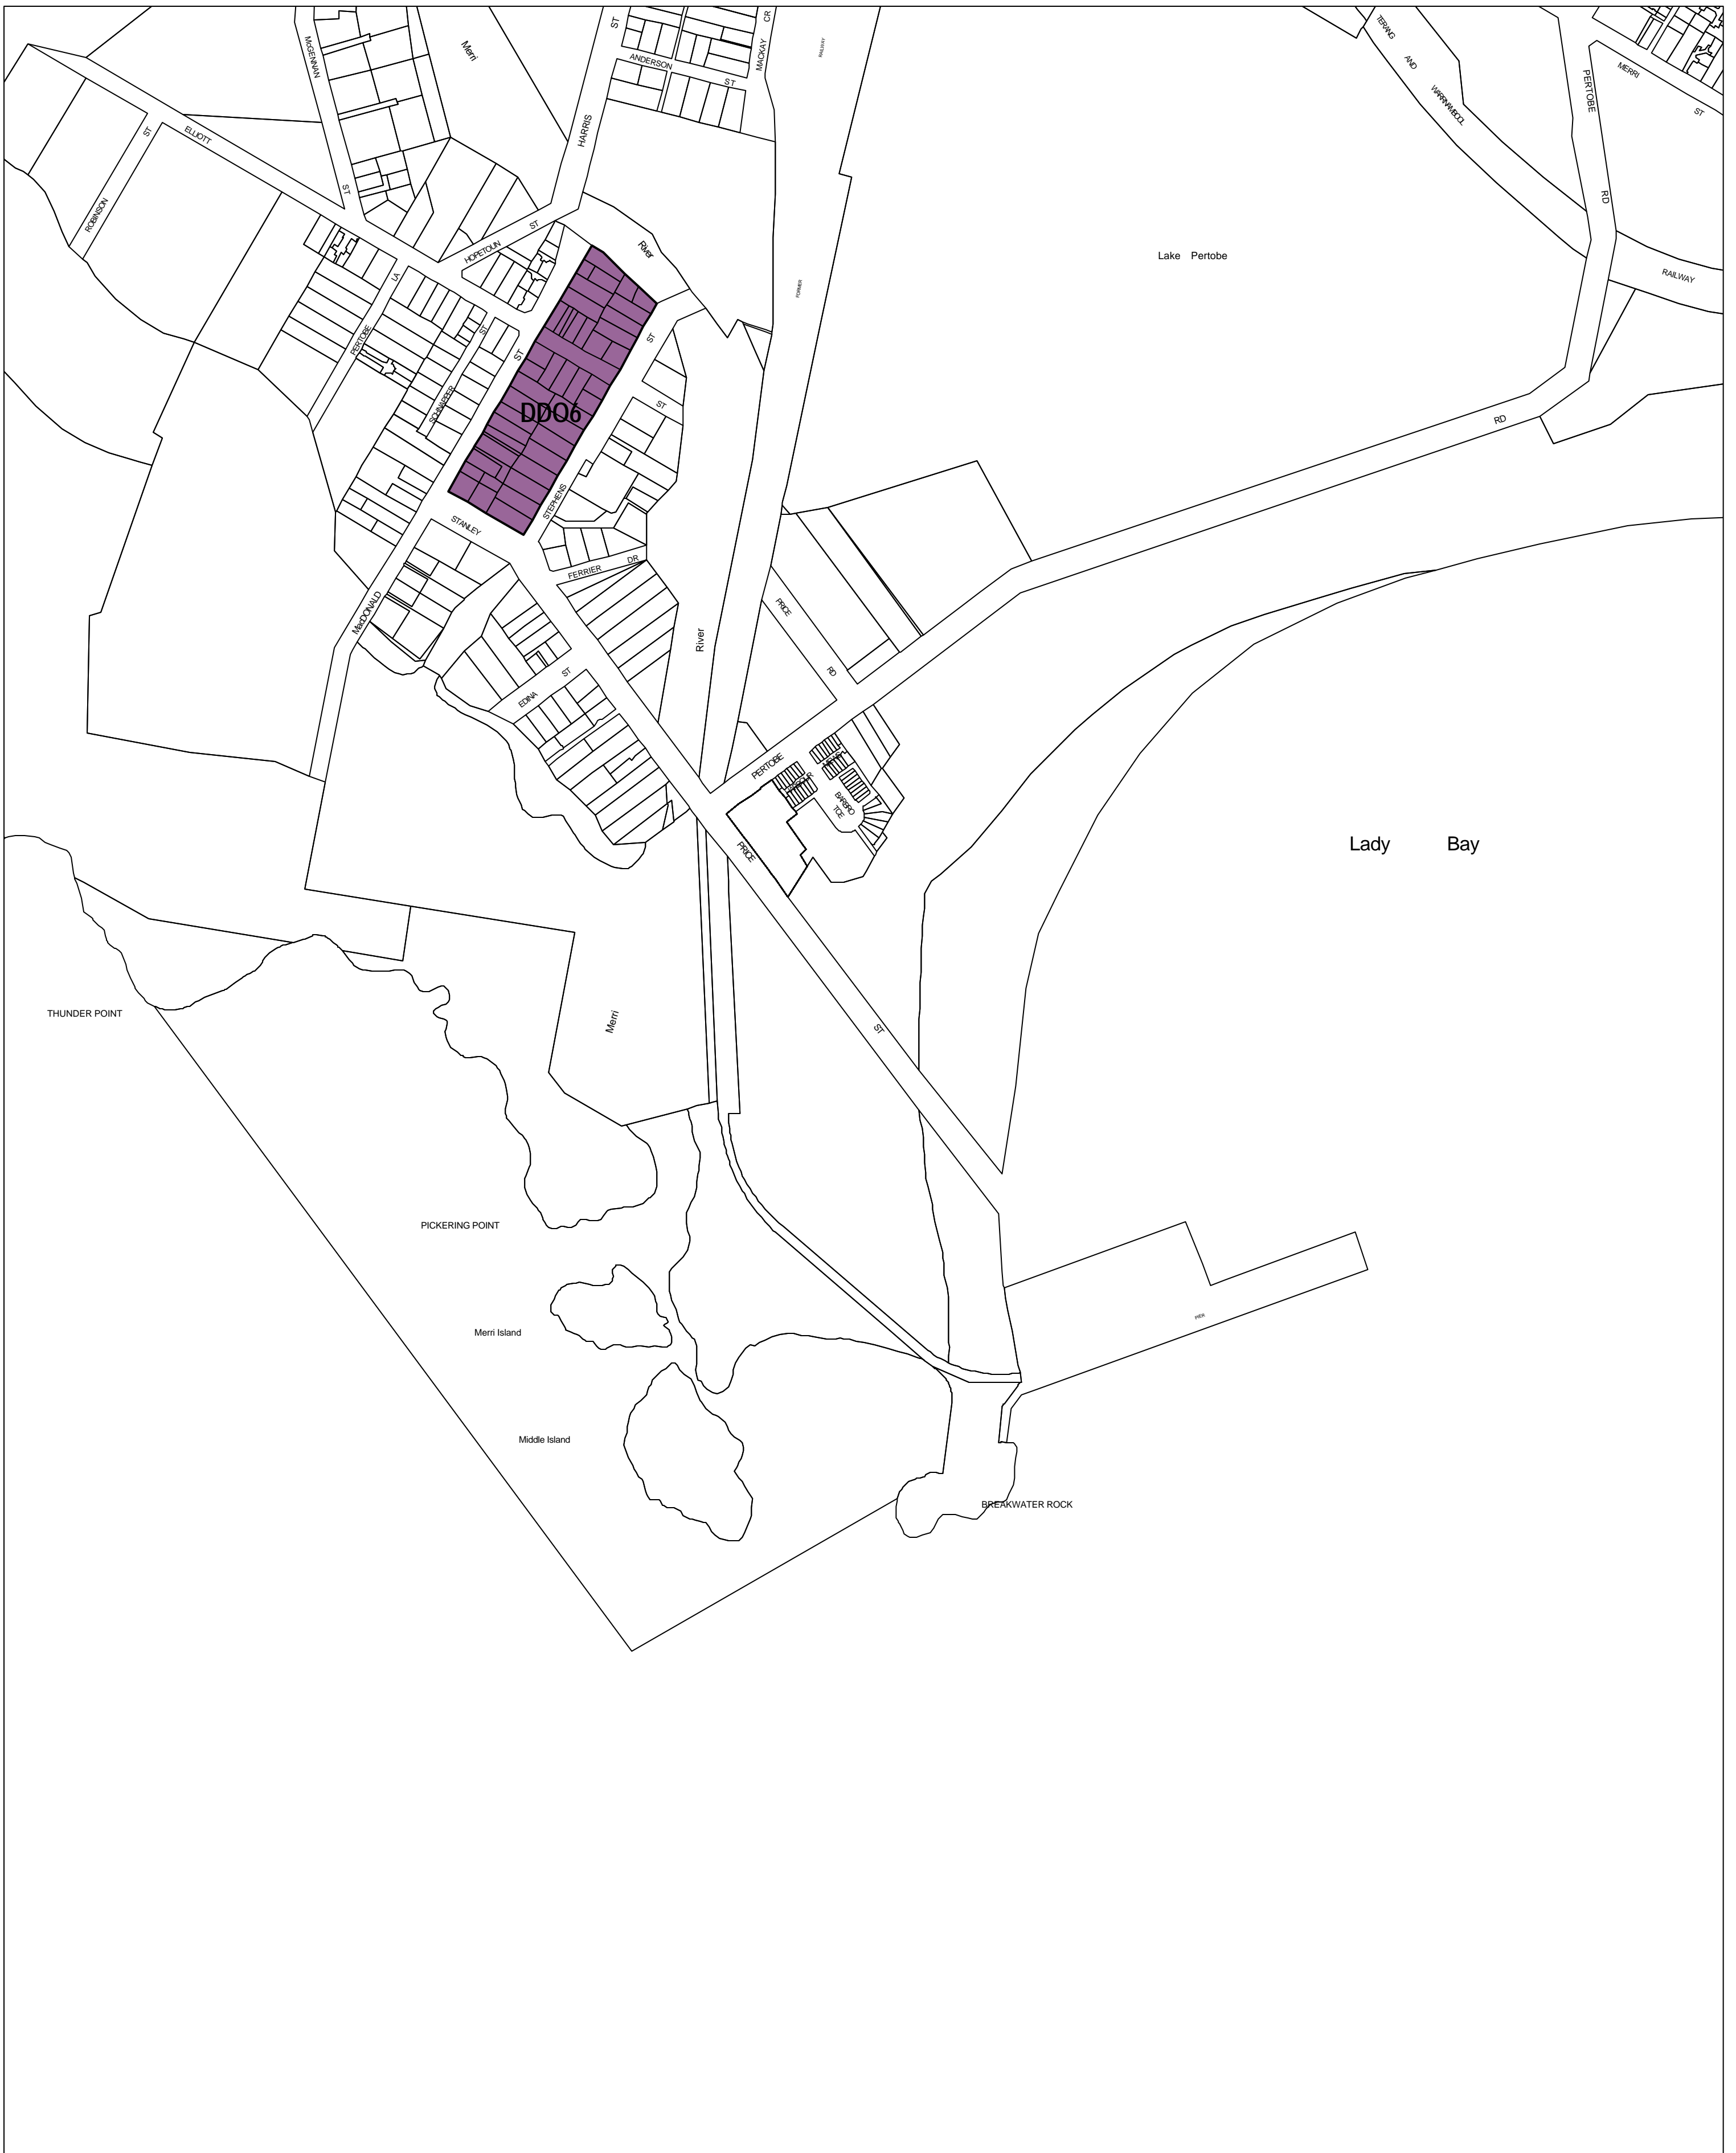

WARRNAMBOOL PLANNING SCHEME - LOCAL PROVISION

Overlays
DDO6 Design And Development Overlay - Schedule 6

AUSTRALIAN MAP GRID ZONE 54

Printed: 31/7/2007

AMENDMENT C3