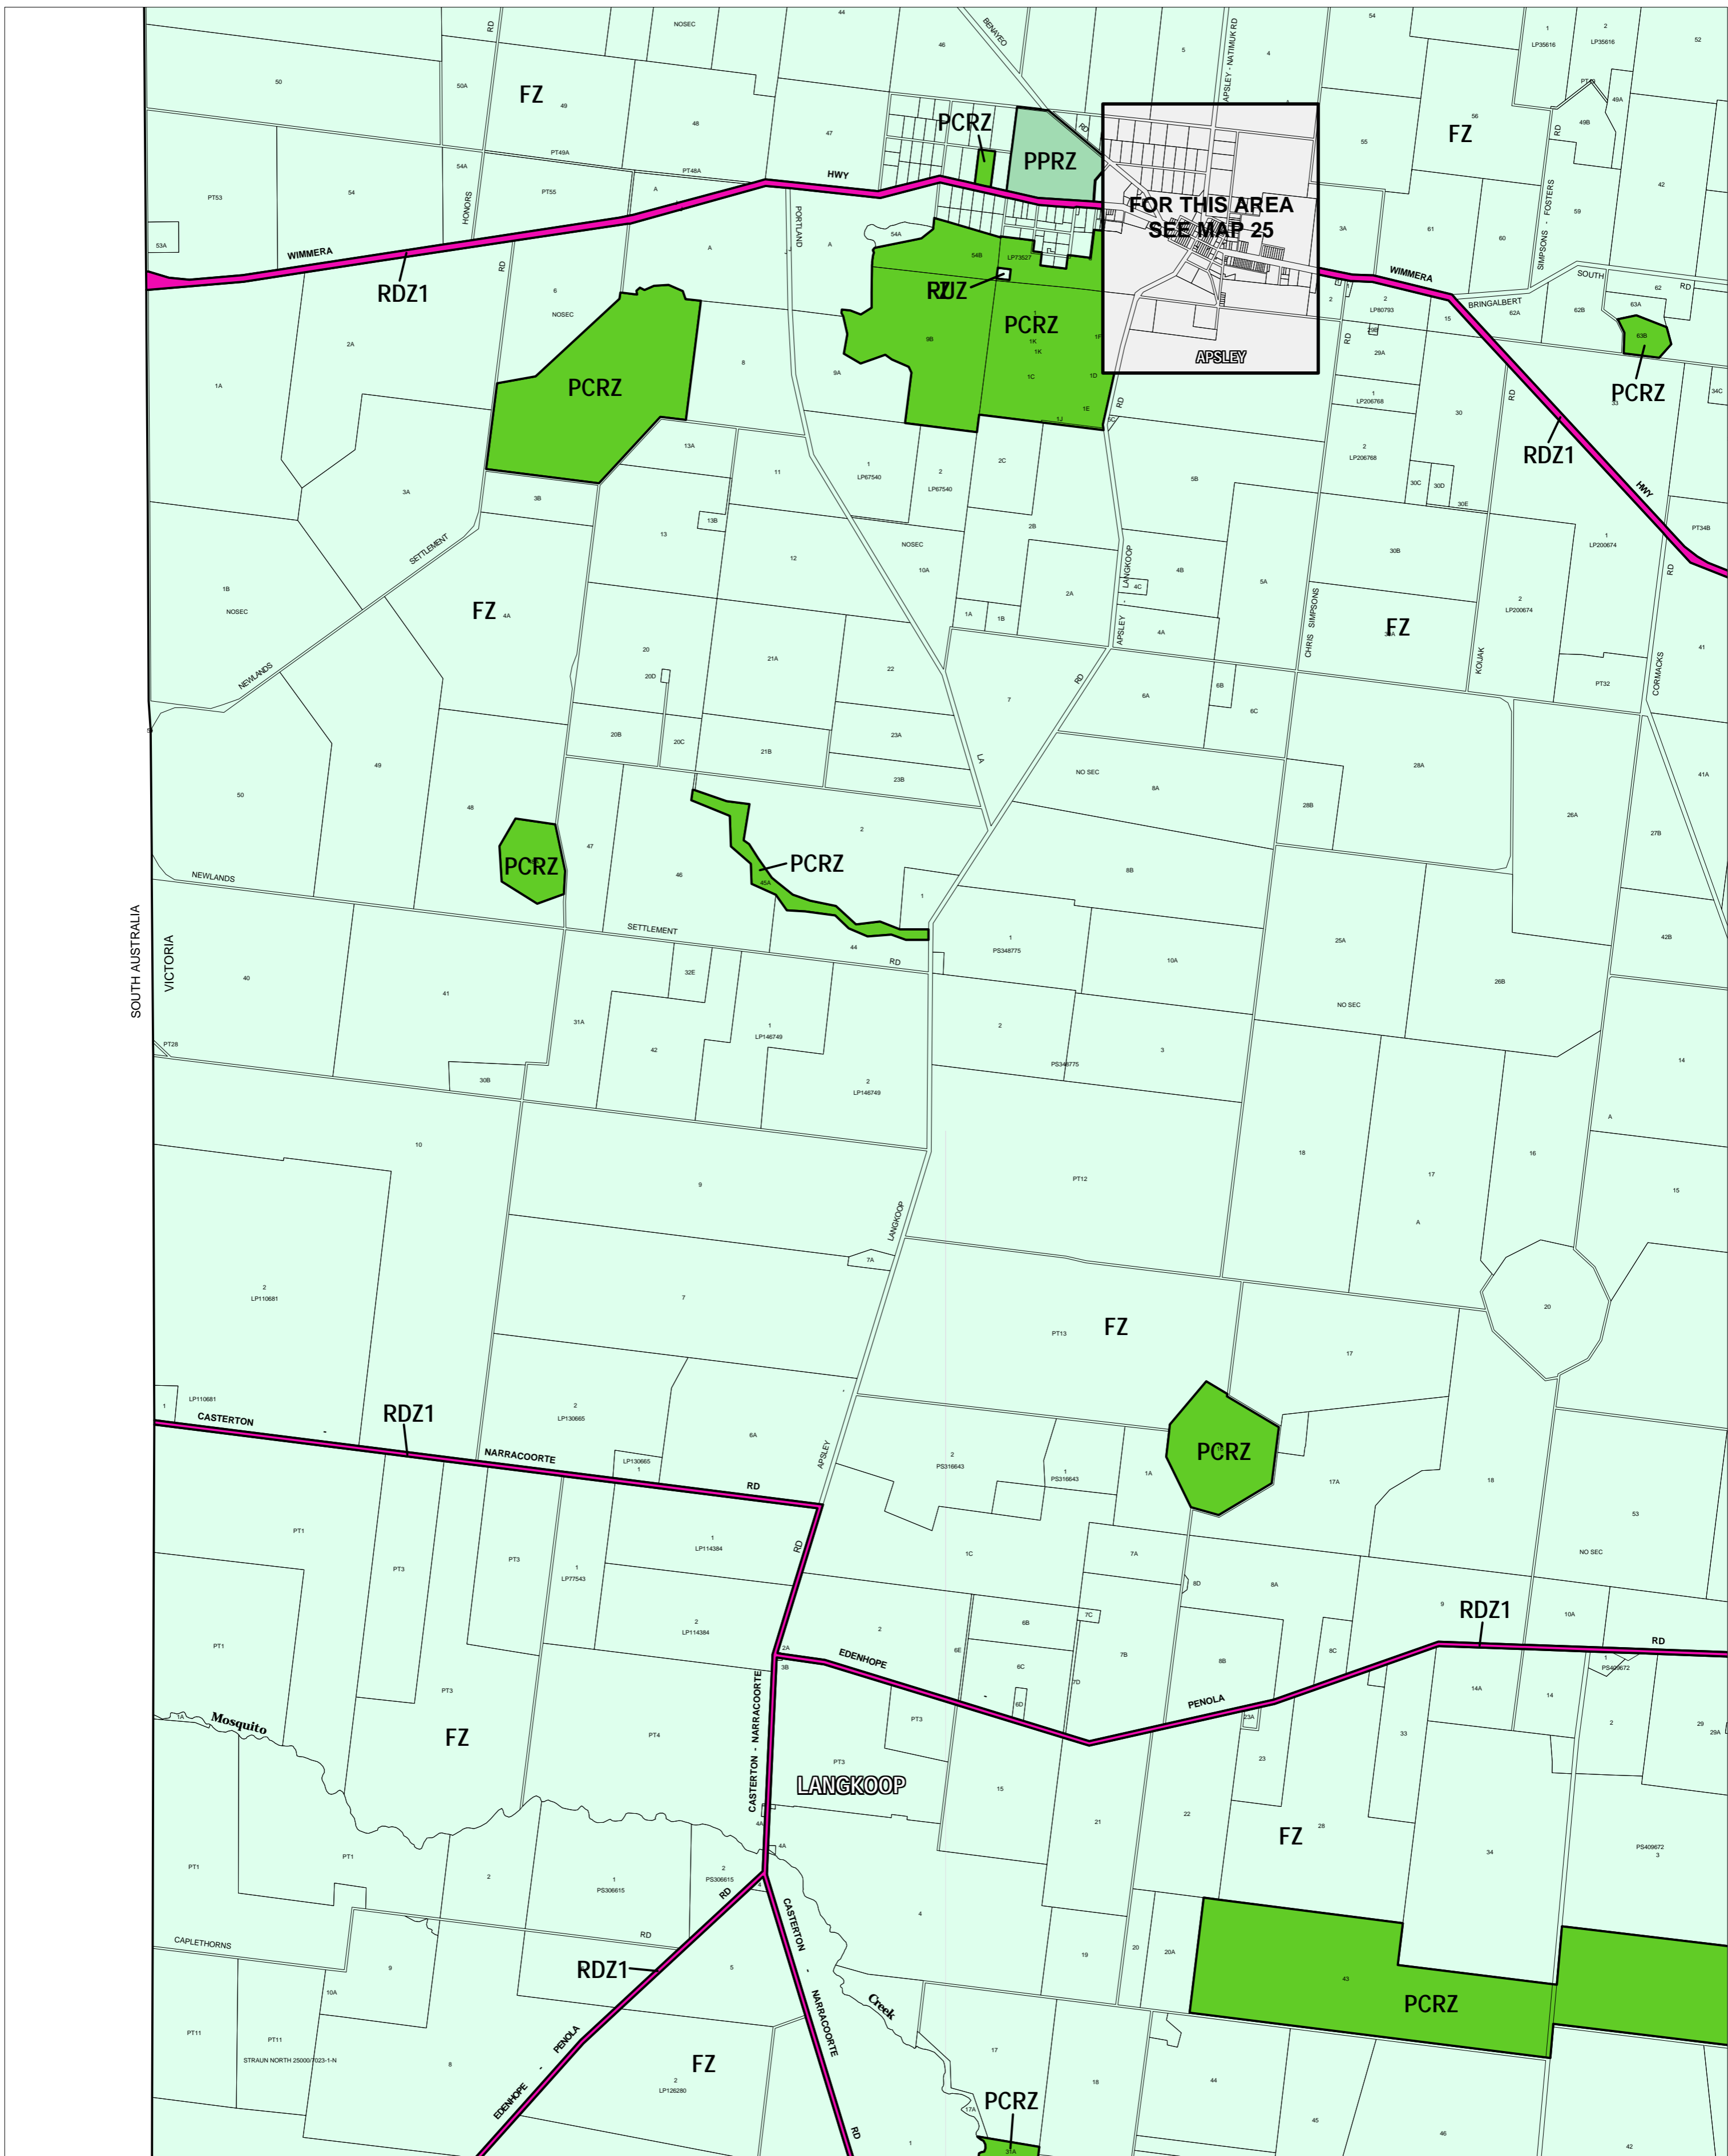

WEST WIMMERA PLANNING SCHEME - LOCAL PROVISION

Public Land	
 PCRZ	Public Conservation And Resource Zone
 PPRZ	Public Park And Recreation Zone
 RDZ1	Road Zone Category 1
Rural	
 FZ	Farming Zone

AUSTRALIAN MAP GRID ZONE 54

INDEX TO ADJOINING METRIC SERIES MAP

Printed: 11/9/2006

AMENDMENT C10