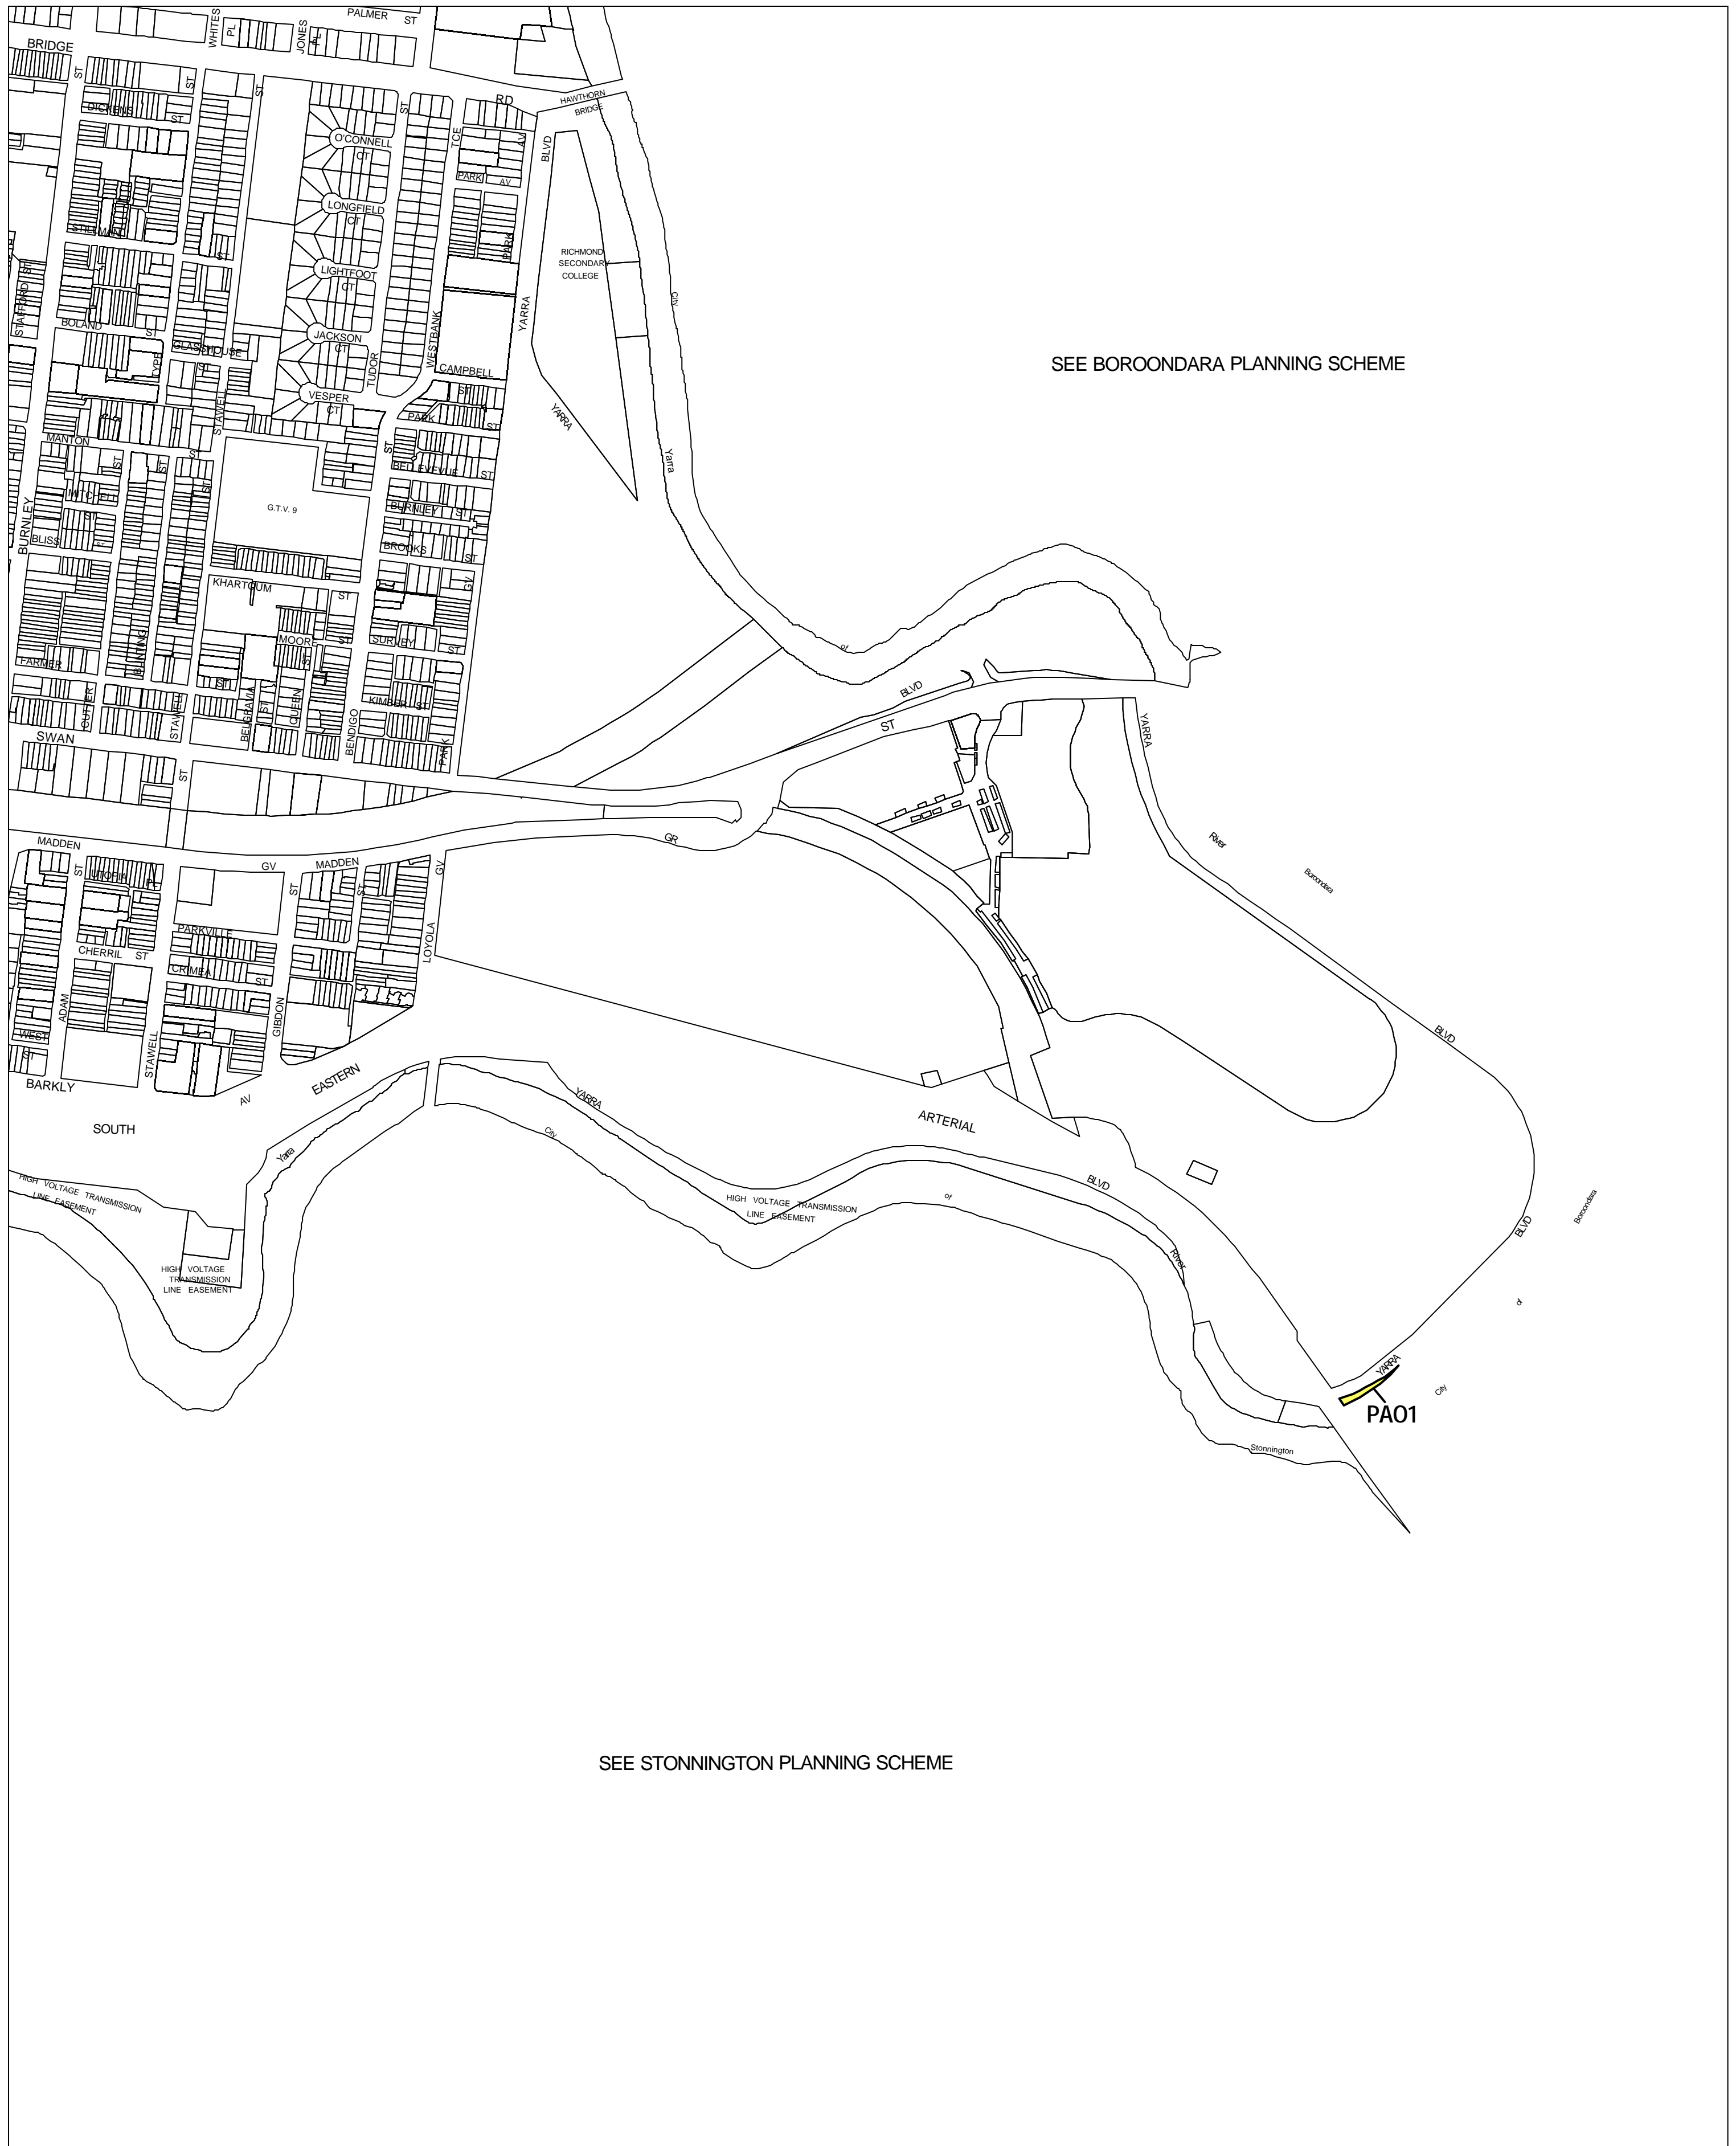

YARRA PLANNING SCHEME - LOCAL PROVISION