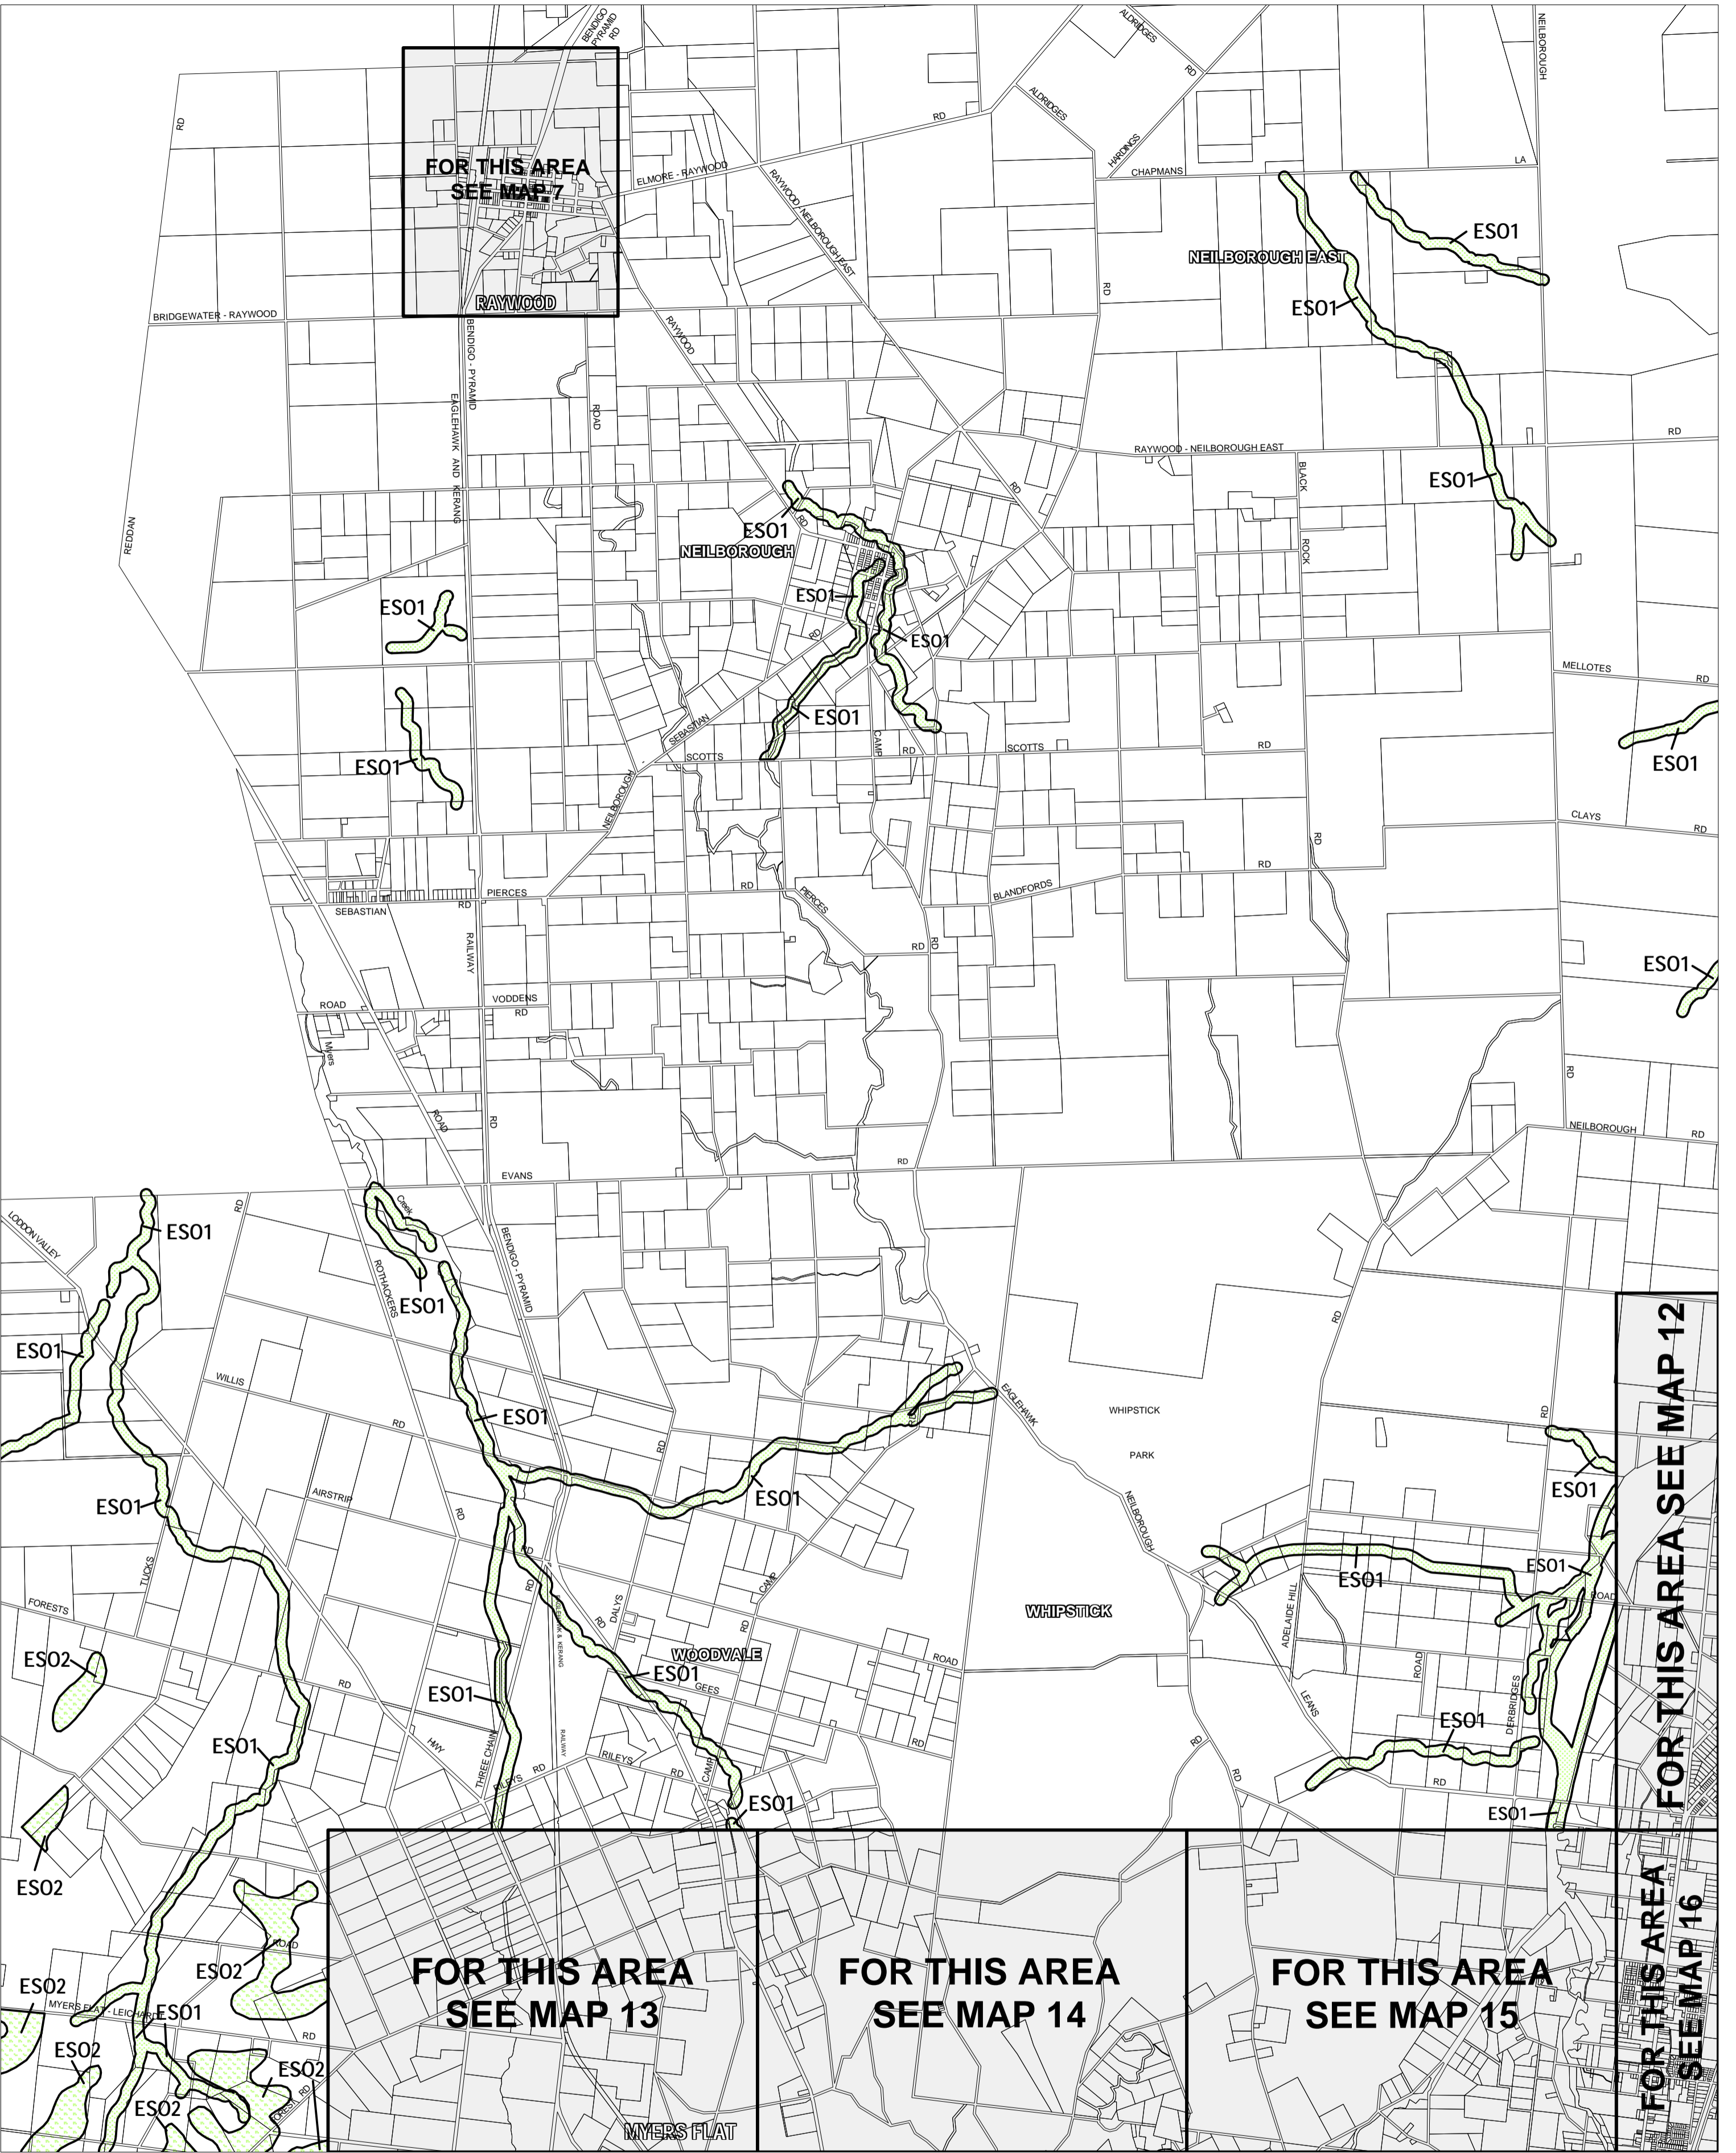

GREATER BENDIGO PLANNING SCHEME - LOCAL PROVISION

Overlays

- ES01 Environmental Significance Overlay - Schedule 1
- ES02 Environmental Significance Overlay - Schedule 2

Printed: 25/6/2007

AMENDMENT C27