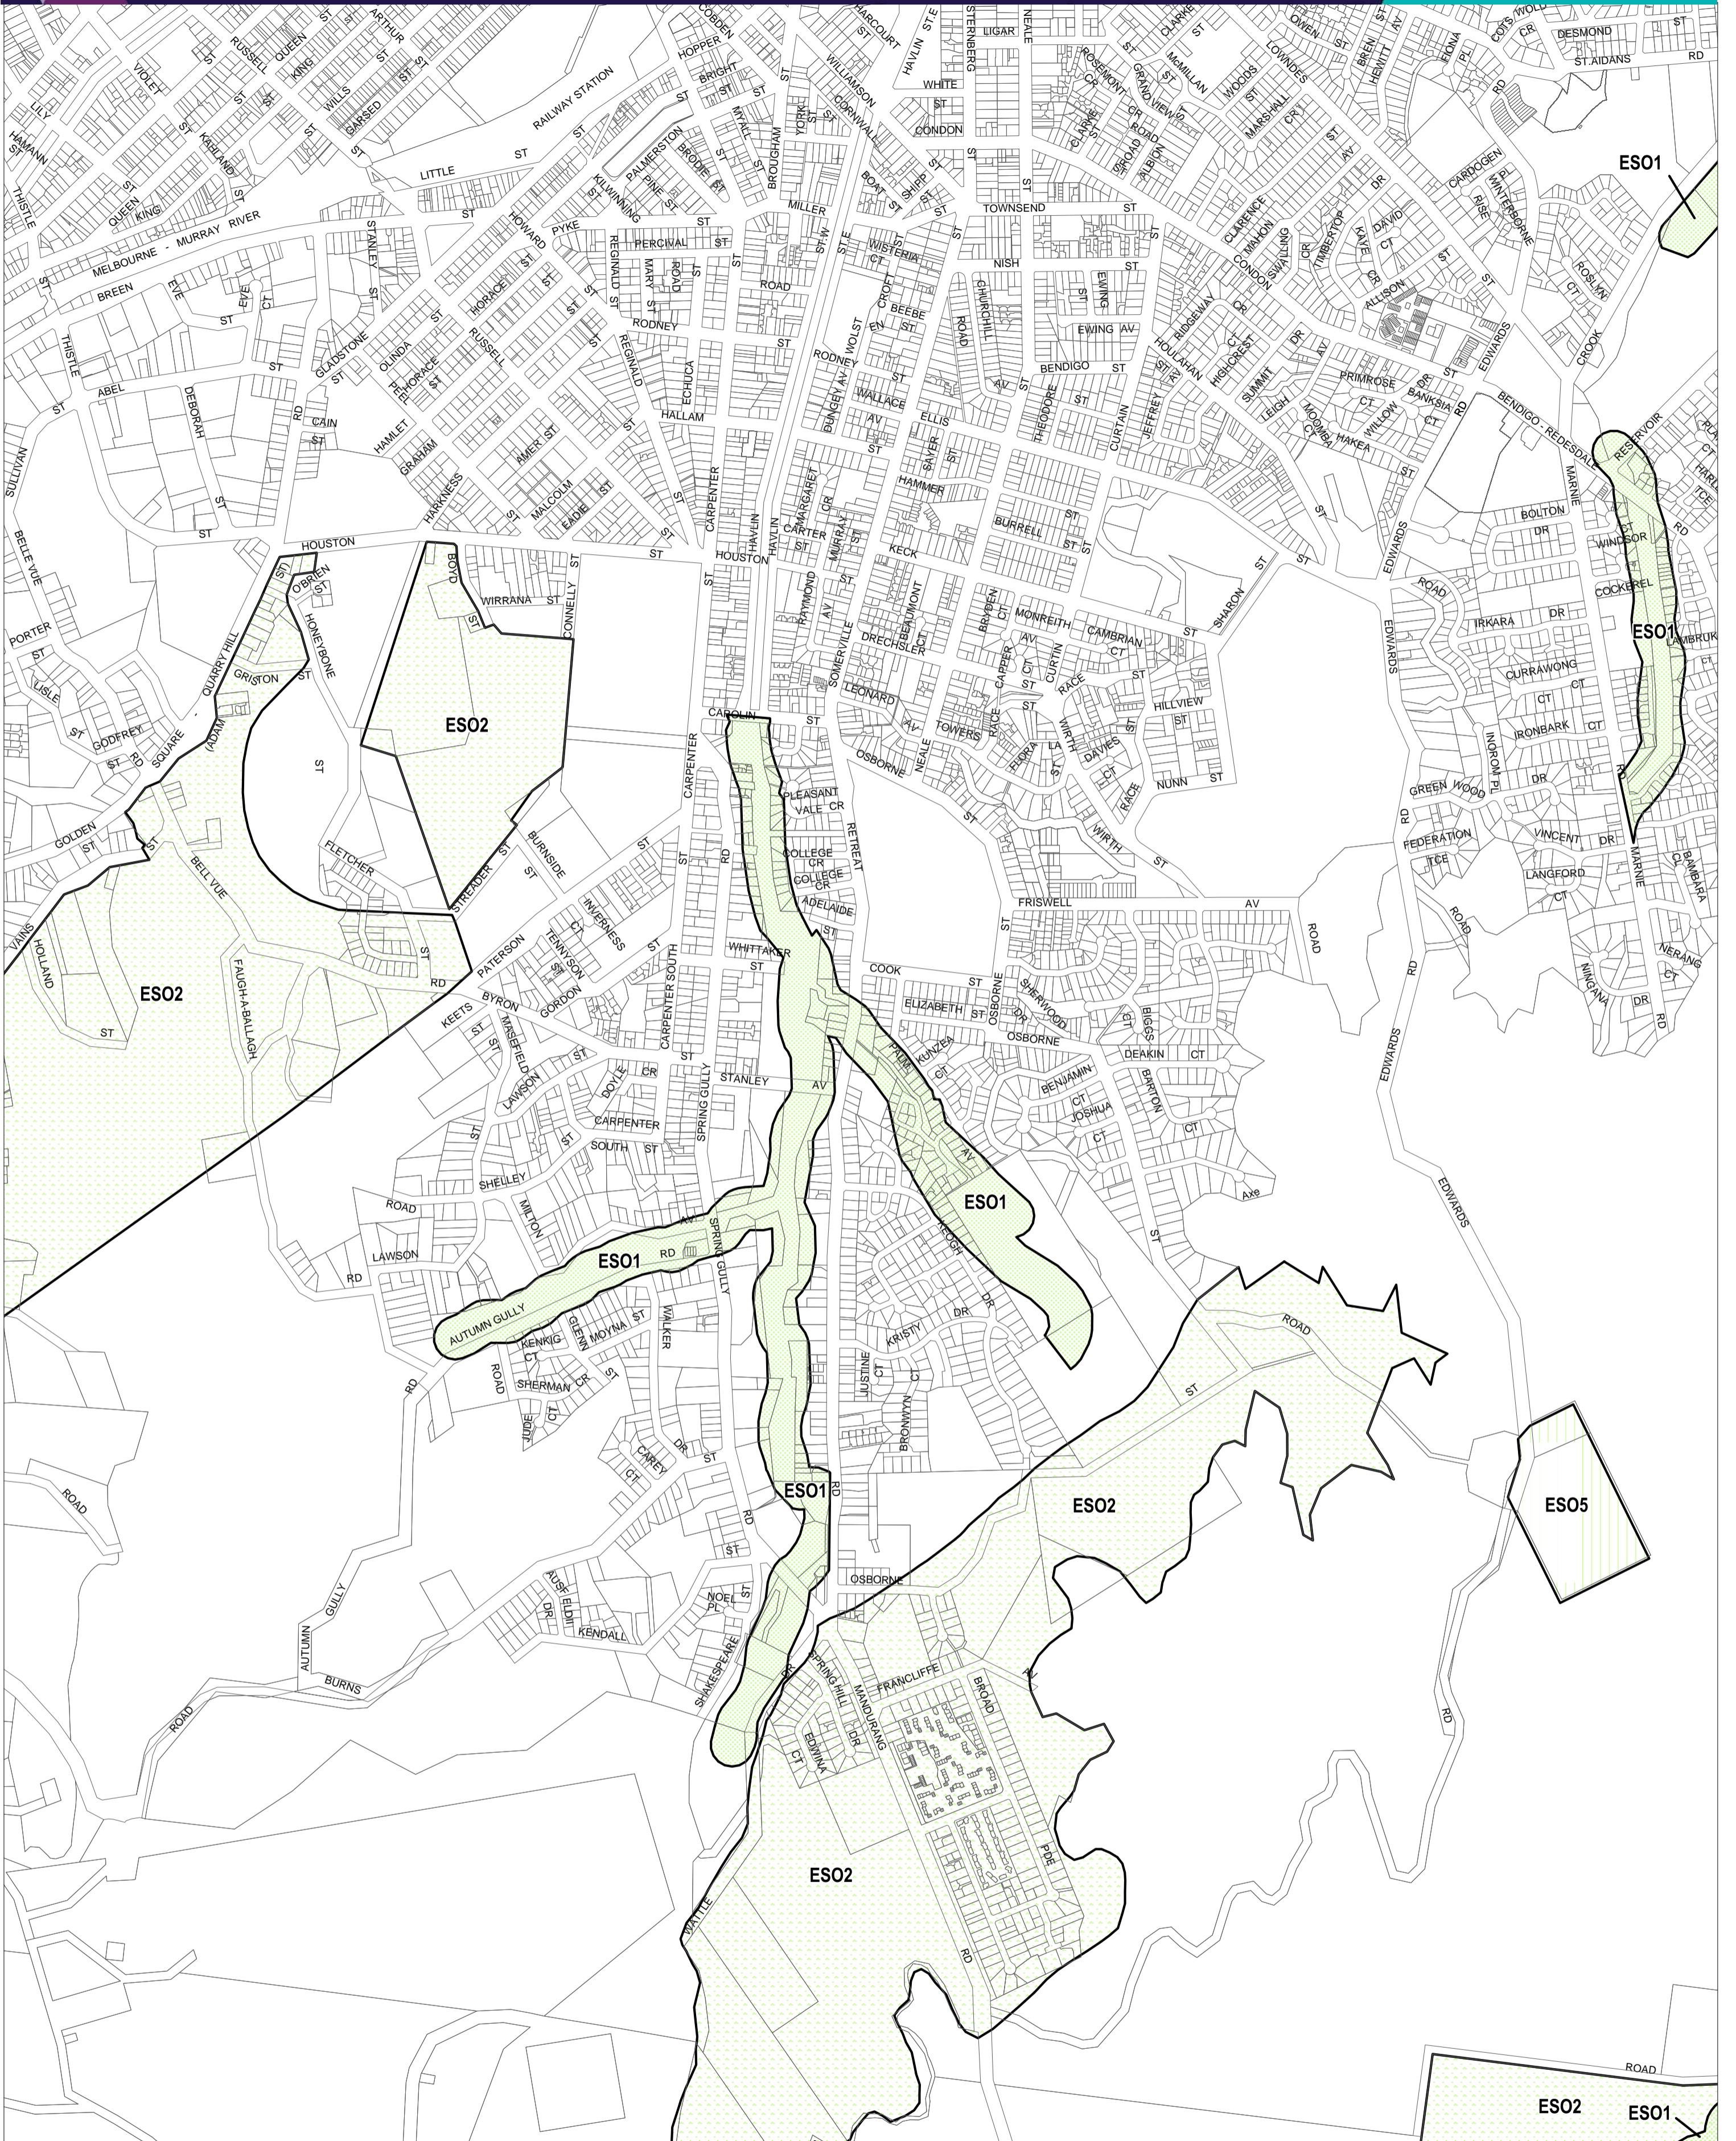

GREATER BENDIGO PLANNING SCHEME - LOCAL PROVISION

1. **Overlays**
2. ES01 Environmental Significance Overlay - Schedule 1
   - ES02 Environmental Significance Overlay - Schedule 2
   - ES05 Environmental Significance Overlay - Schedule 5

Municipal Boundary (if shown)

500 0 500 m
AUSTRALIAN MAP GRID ZONE 55

PREPARED BY: Planning Mapping Services

Printed: 23/4/2018

AMENDMENT C221

Environment, Land, Water and Planning