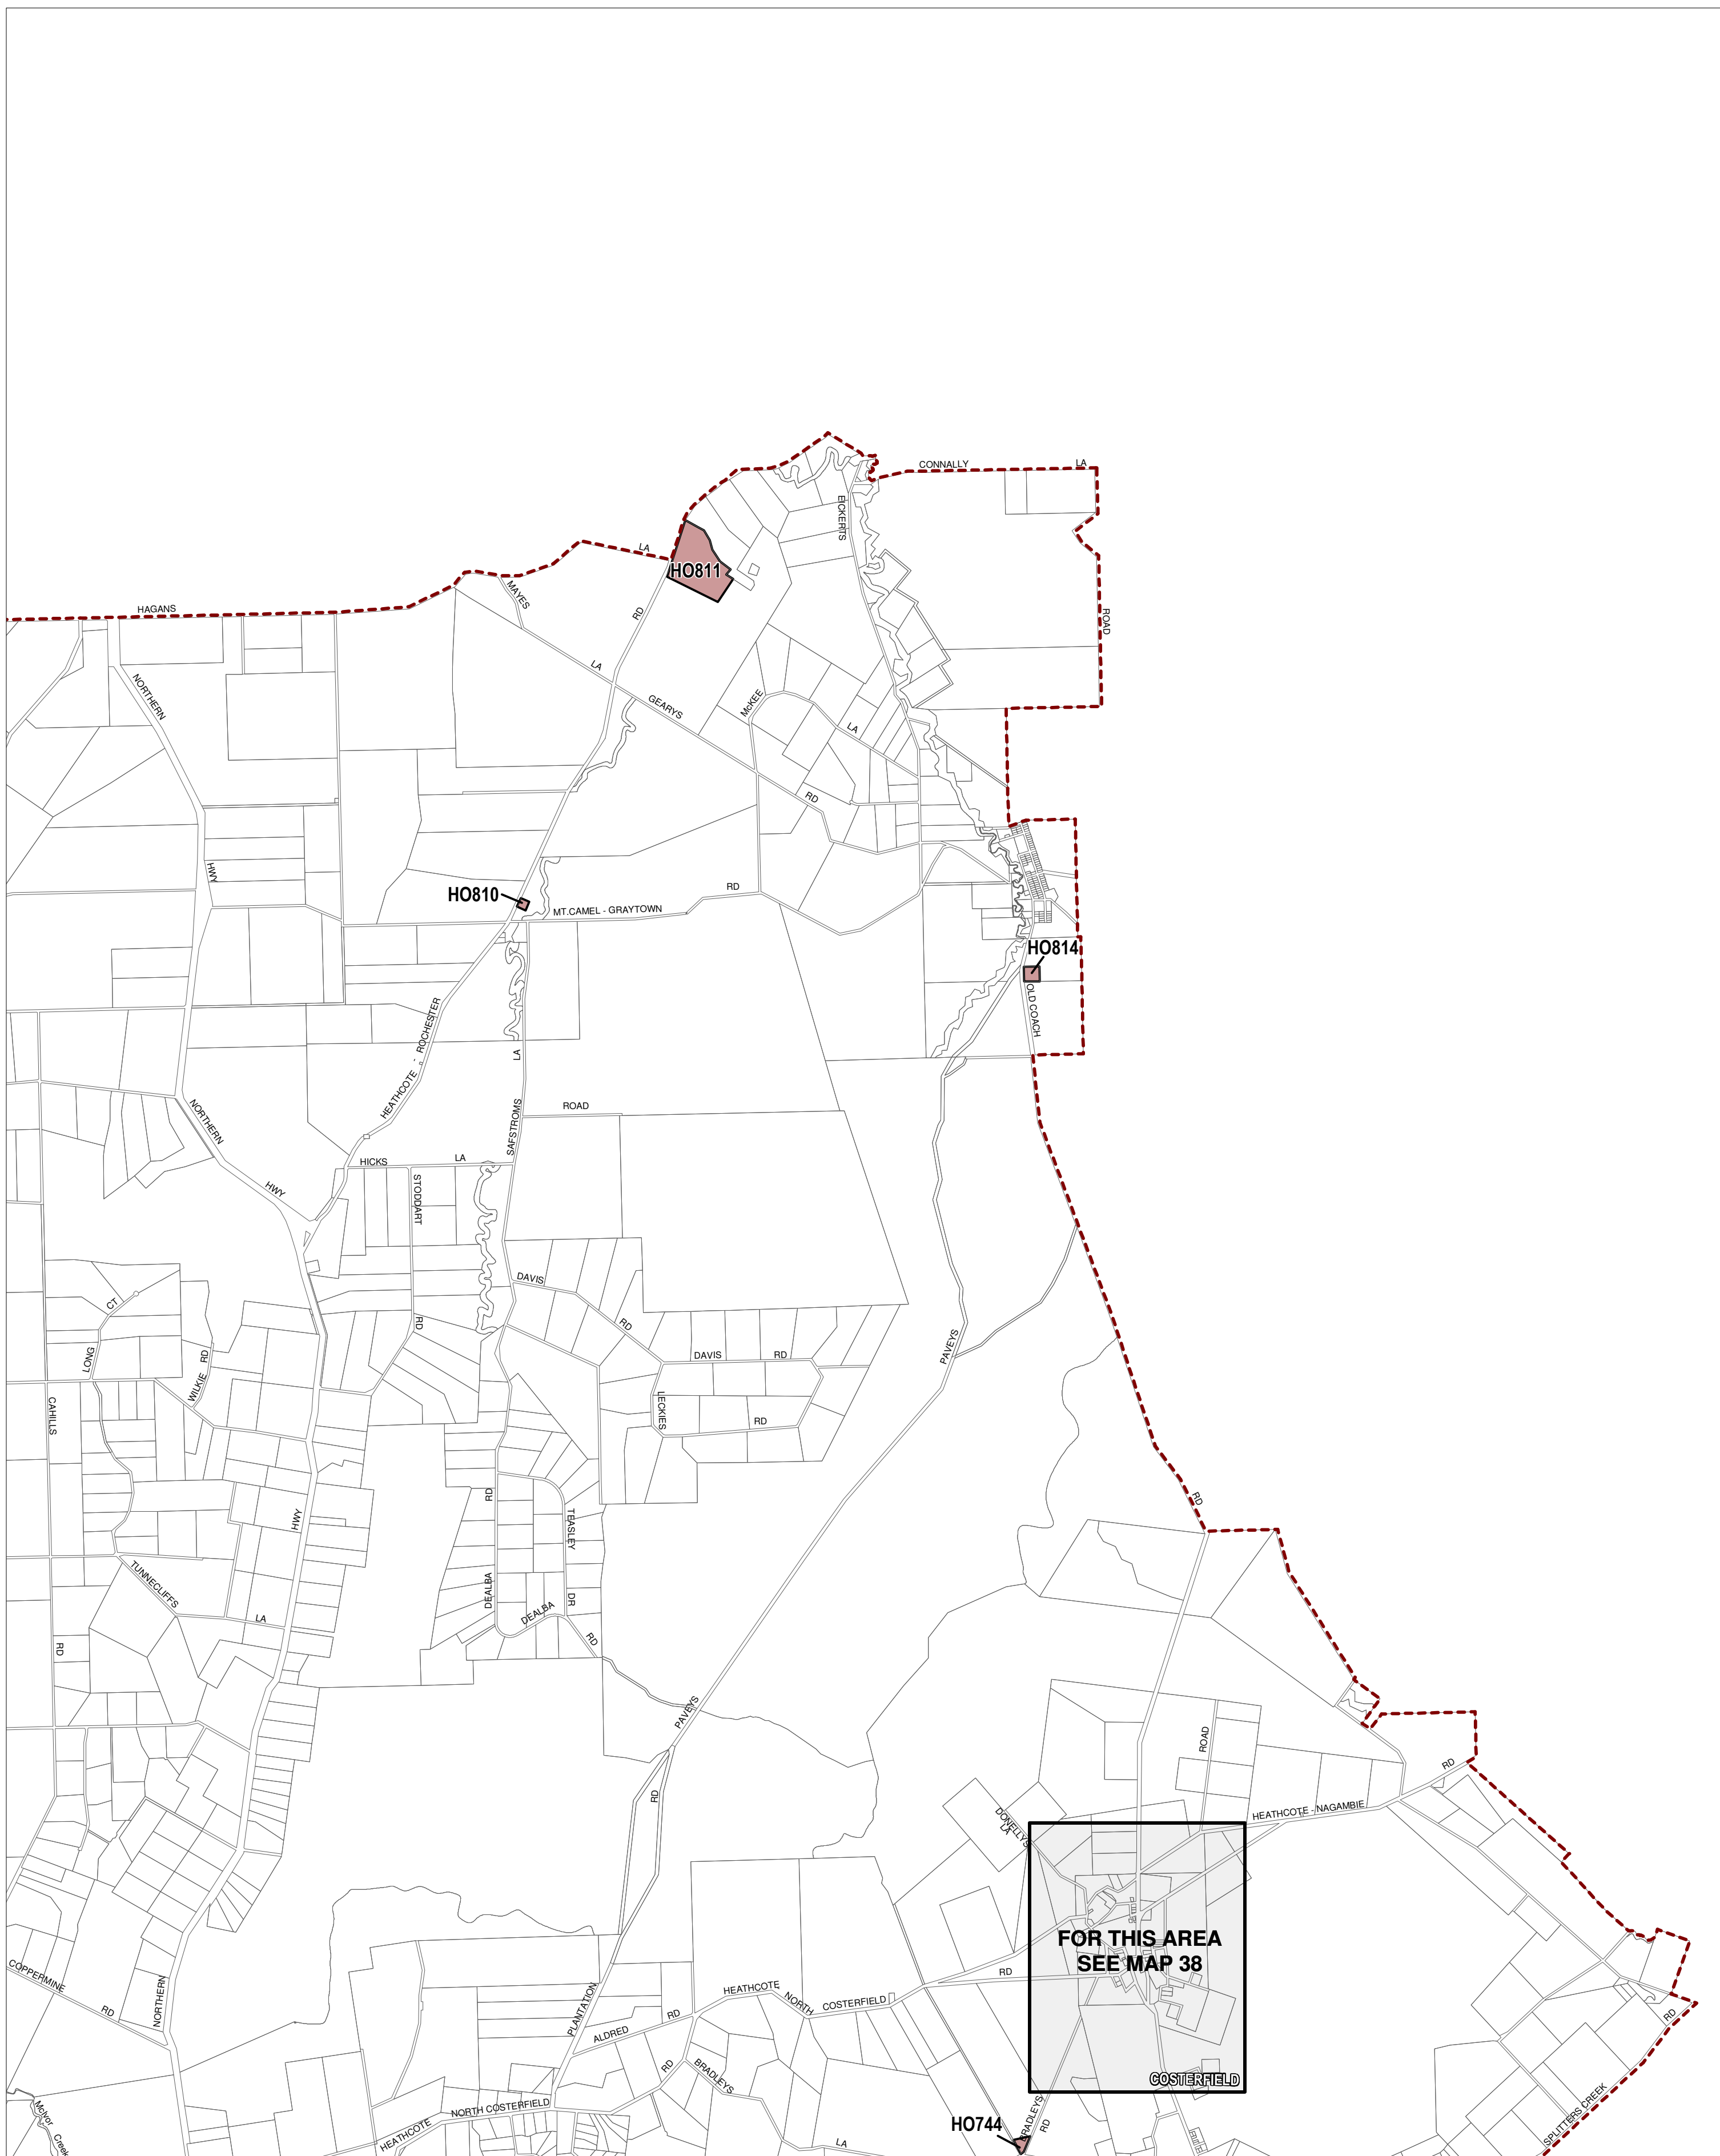

GREATER BENDIGO PLANNING SCHEME - LOCAL PROVISION

Overlays	Description
	Heritage Overlay

AUSTRALIAN MAP GRID ZONE 55

Printed: 30/8/2012

AMENDMENT C139 PART 1