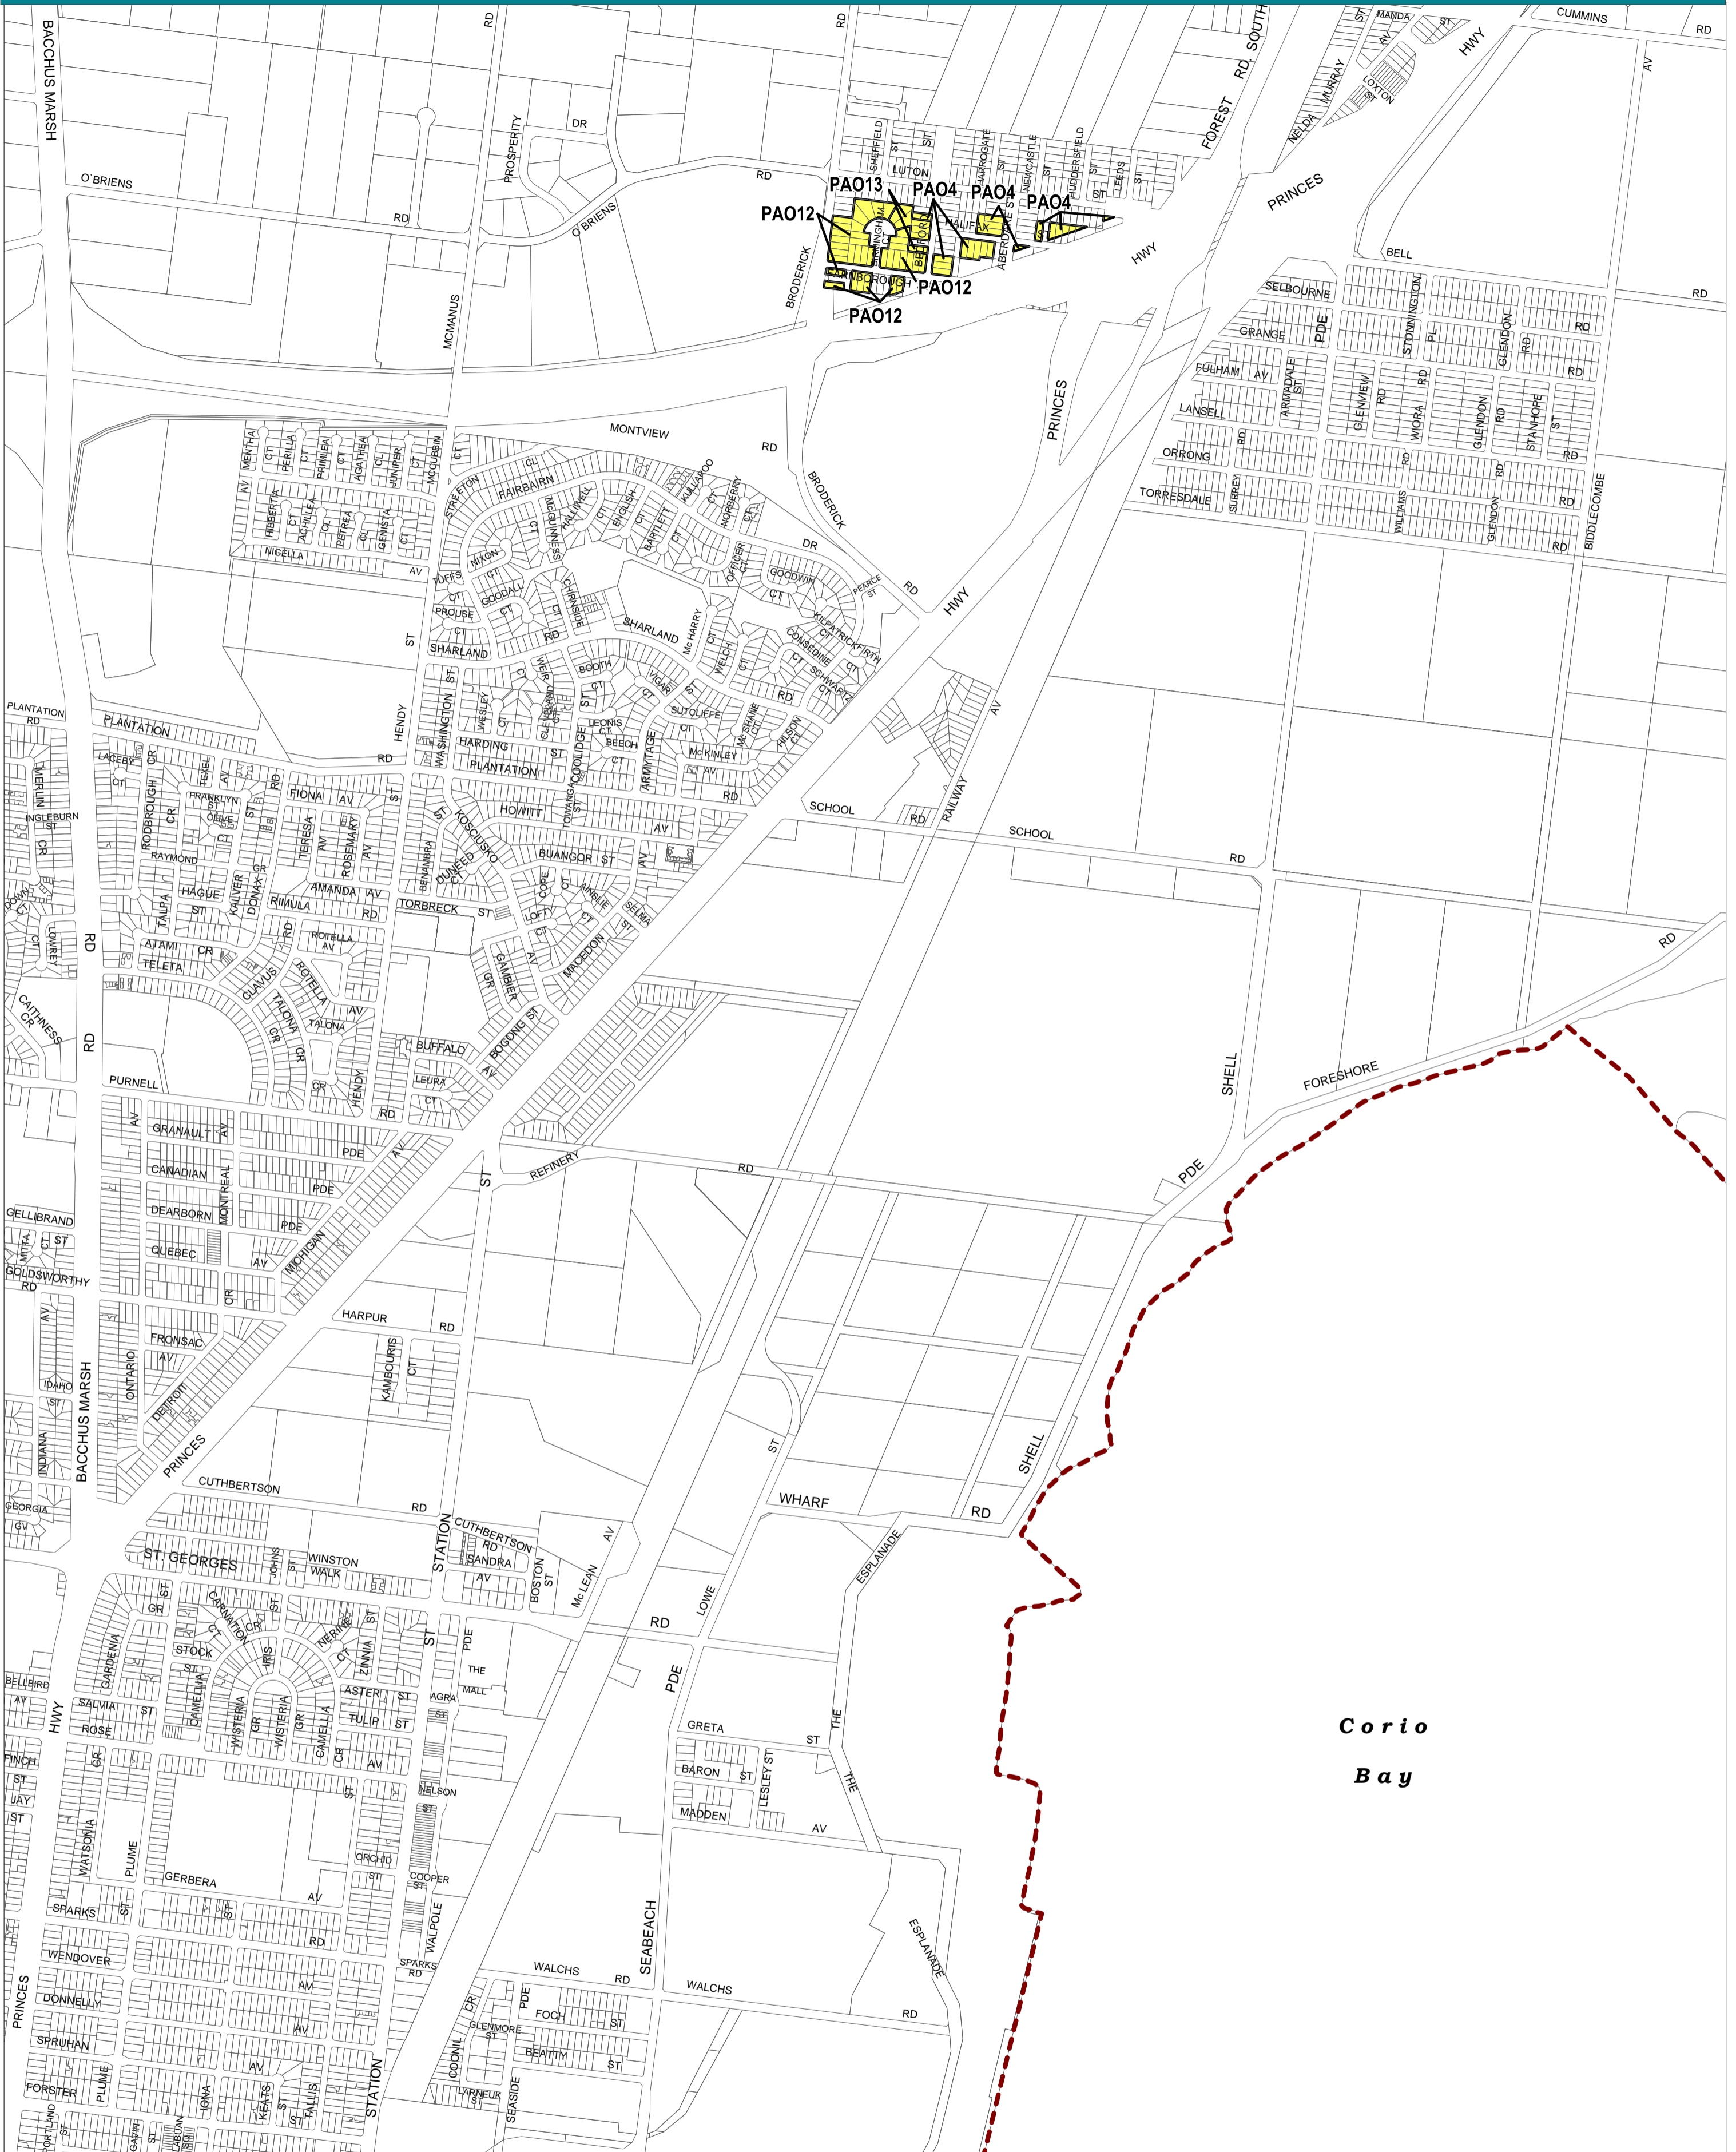

GREATER GEELONG PLANNING SCHEME - LOCAL PROVISION

Corio Bay

This publication is copyright. No part may be reproduced by any process except in accordance with the provisions of the Copyright Act. © State of Victoria. This map should be read in conjunction with additional Planning Overlay Maps (if applicable) as indicated on the INDEX TO MAPS.

Overlays

- PA012 Public Acquisition Overlay 12
- PA013 Public Acquisition Overlay 13
- PA04 Public Acquisition Overlay 4

PREPARED BY: Planning Mapping Services

INDEX TO ADJOINING METRIC SERIES MAP

	1	2	3	4
5	6	7	8	
9	10	11	12	13
14	15	16	17	18
19	20	21	22	
23	24	25	26	27
	28	29	30	
31	32	33	34	35
36	37	38	39	40
41	42	43	44	45
46	47	48	49	50
51	52	53	54	55
56	57	58	59	60
61	62	63	64	65
66	67	68	69	70
71	72	73	74	
75	76	77	78	79
80	81	82	83	84
85	86	87	88	89
90				