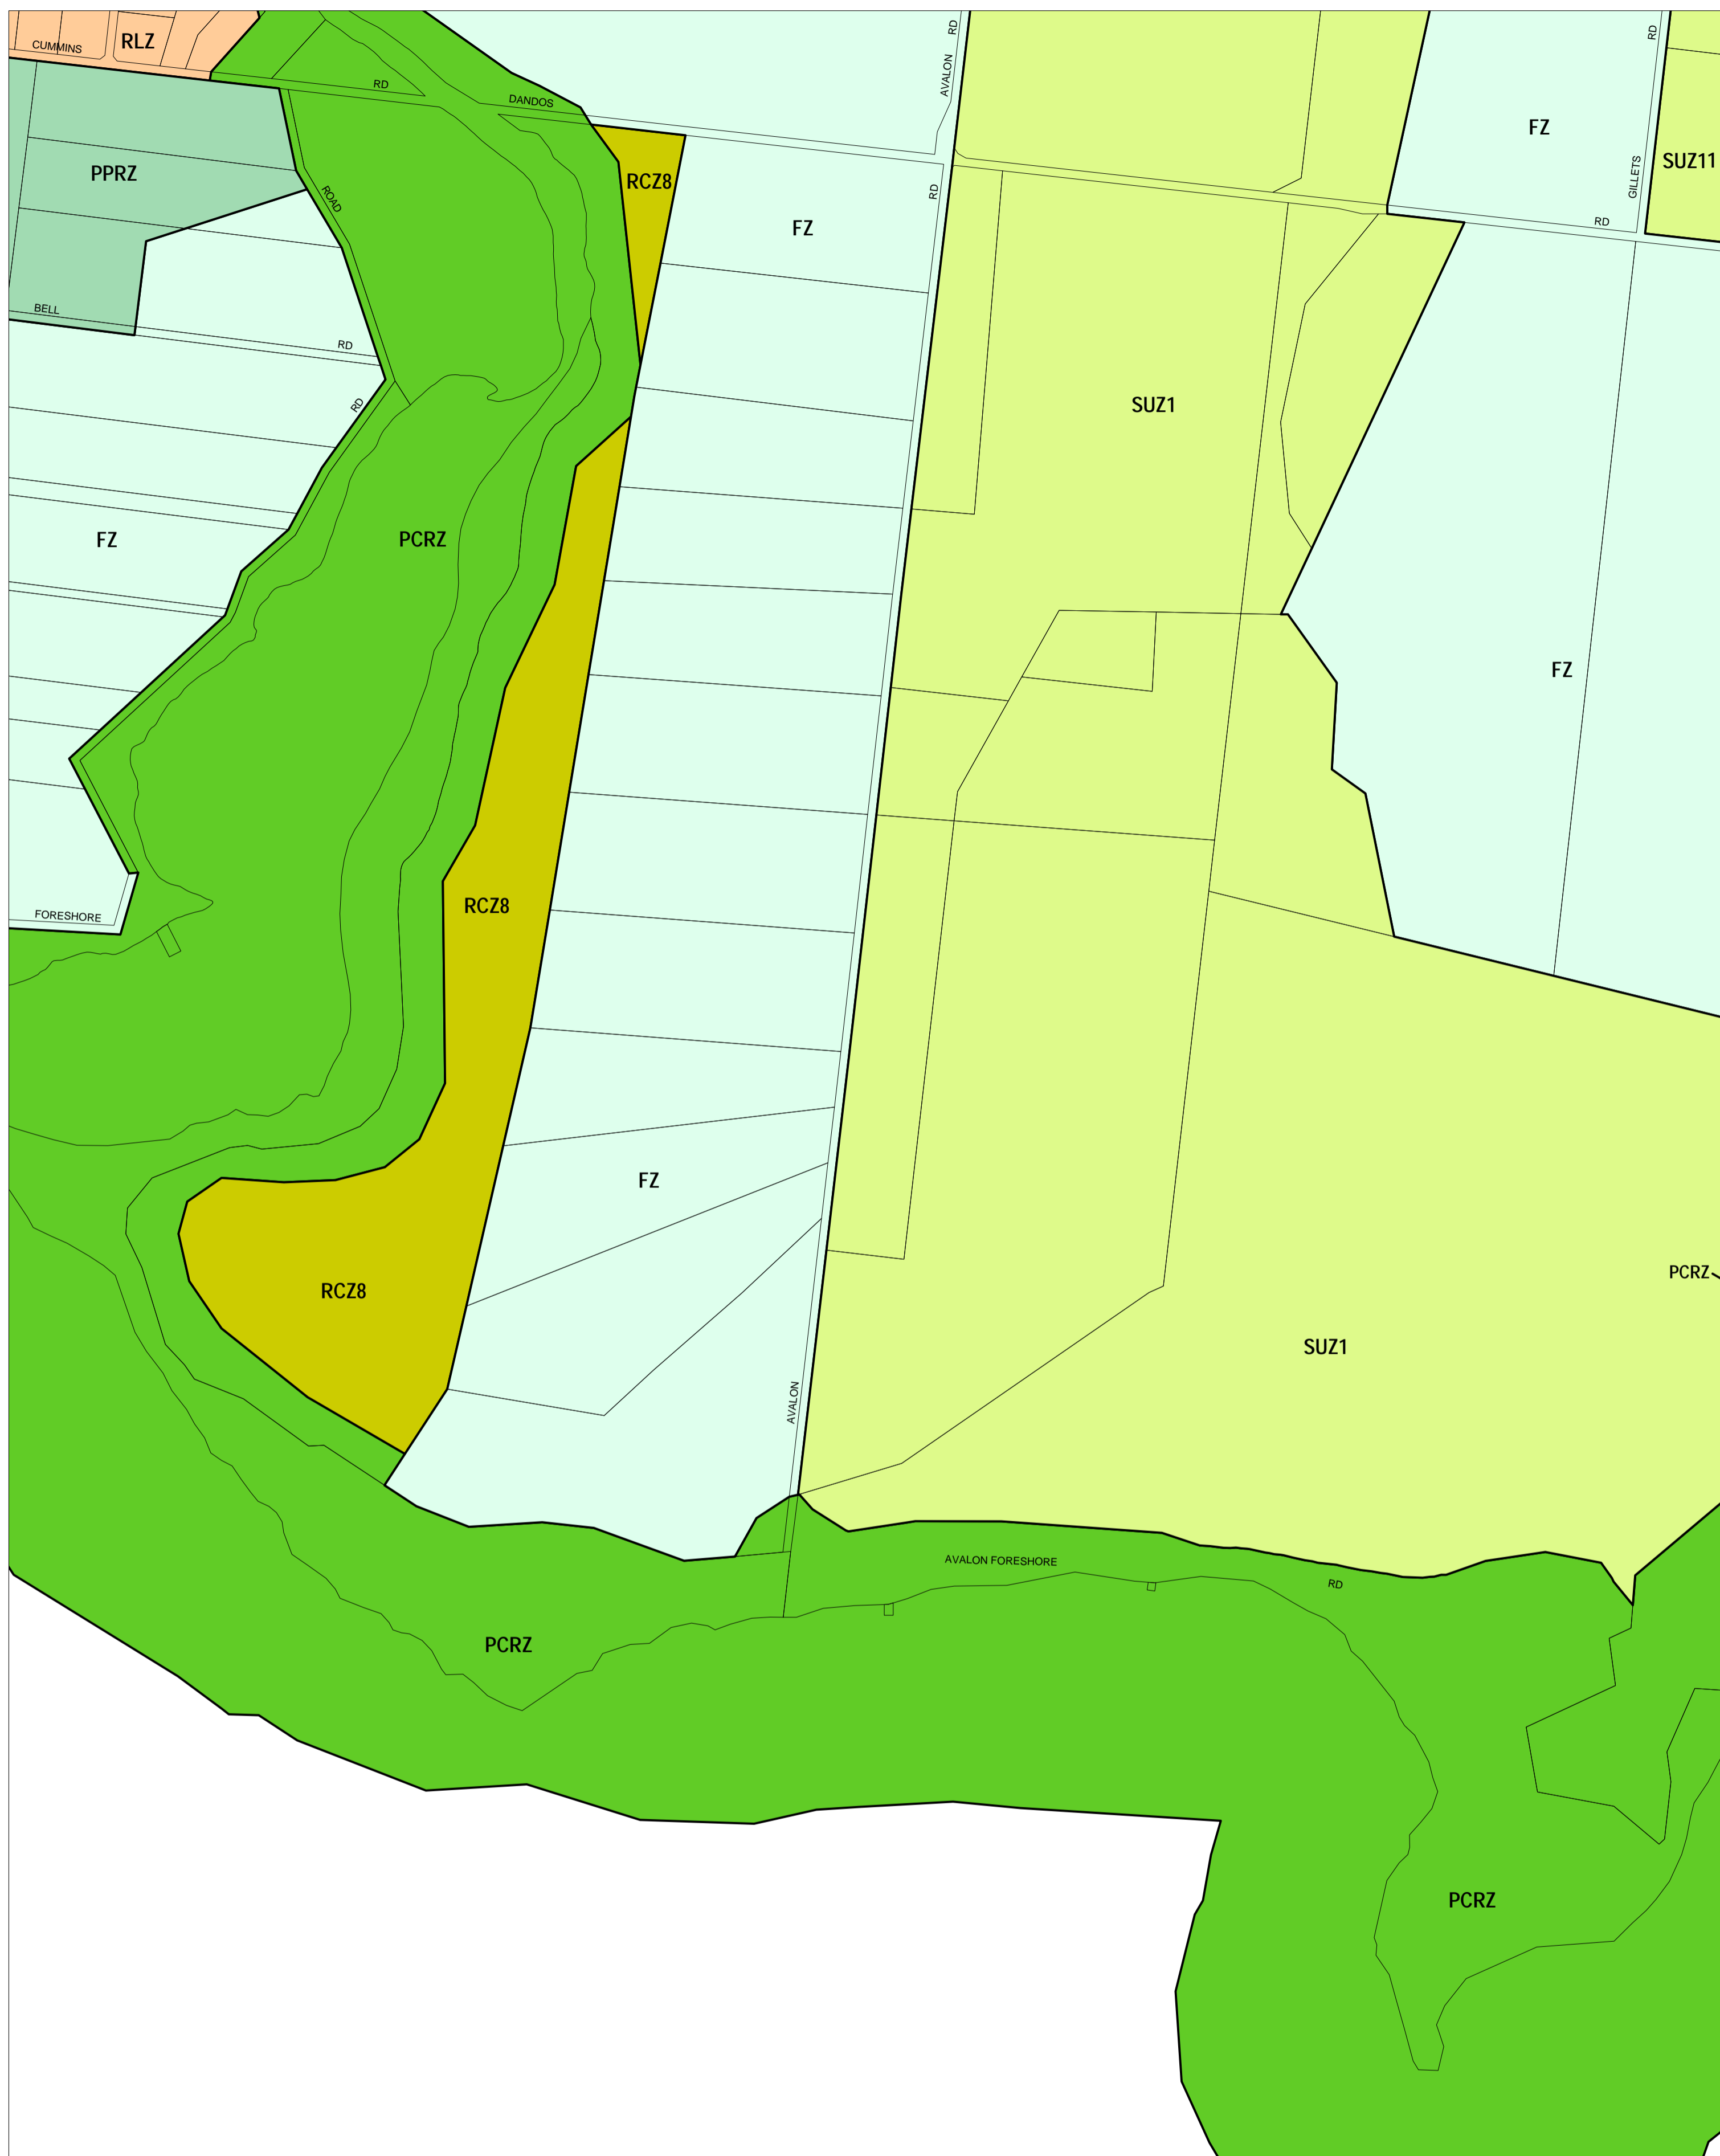

GREATER GEELONG PLANNING SCHEME - LOCAL PROVISION

1. **Public Land**
2. PCRZ Public Conservation And Resource Zone
   - PPRZ Public Park And Recreation Zone
3. **Rural**
4. FZ Farming Zone
   - RCZ8 Rural Conservation Zone - Schedule 8
   - RLZ Rural Living Zone
5. **Special Purpose**
6. SUZ1 Special Use Zone - Schedule 1
   - SUZ11 Special Use Zone - Schedule 11

AUSTRALIAN MAP GRID ZONE 55

Printed: 15/6/2007

AMENDMENT C130