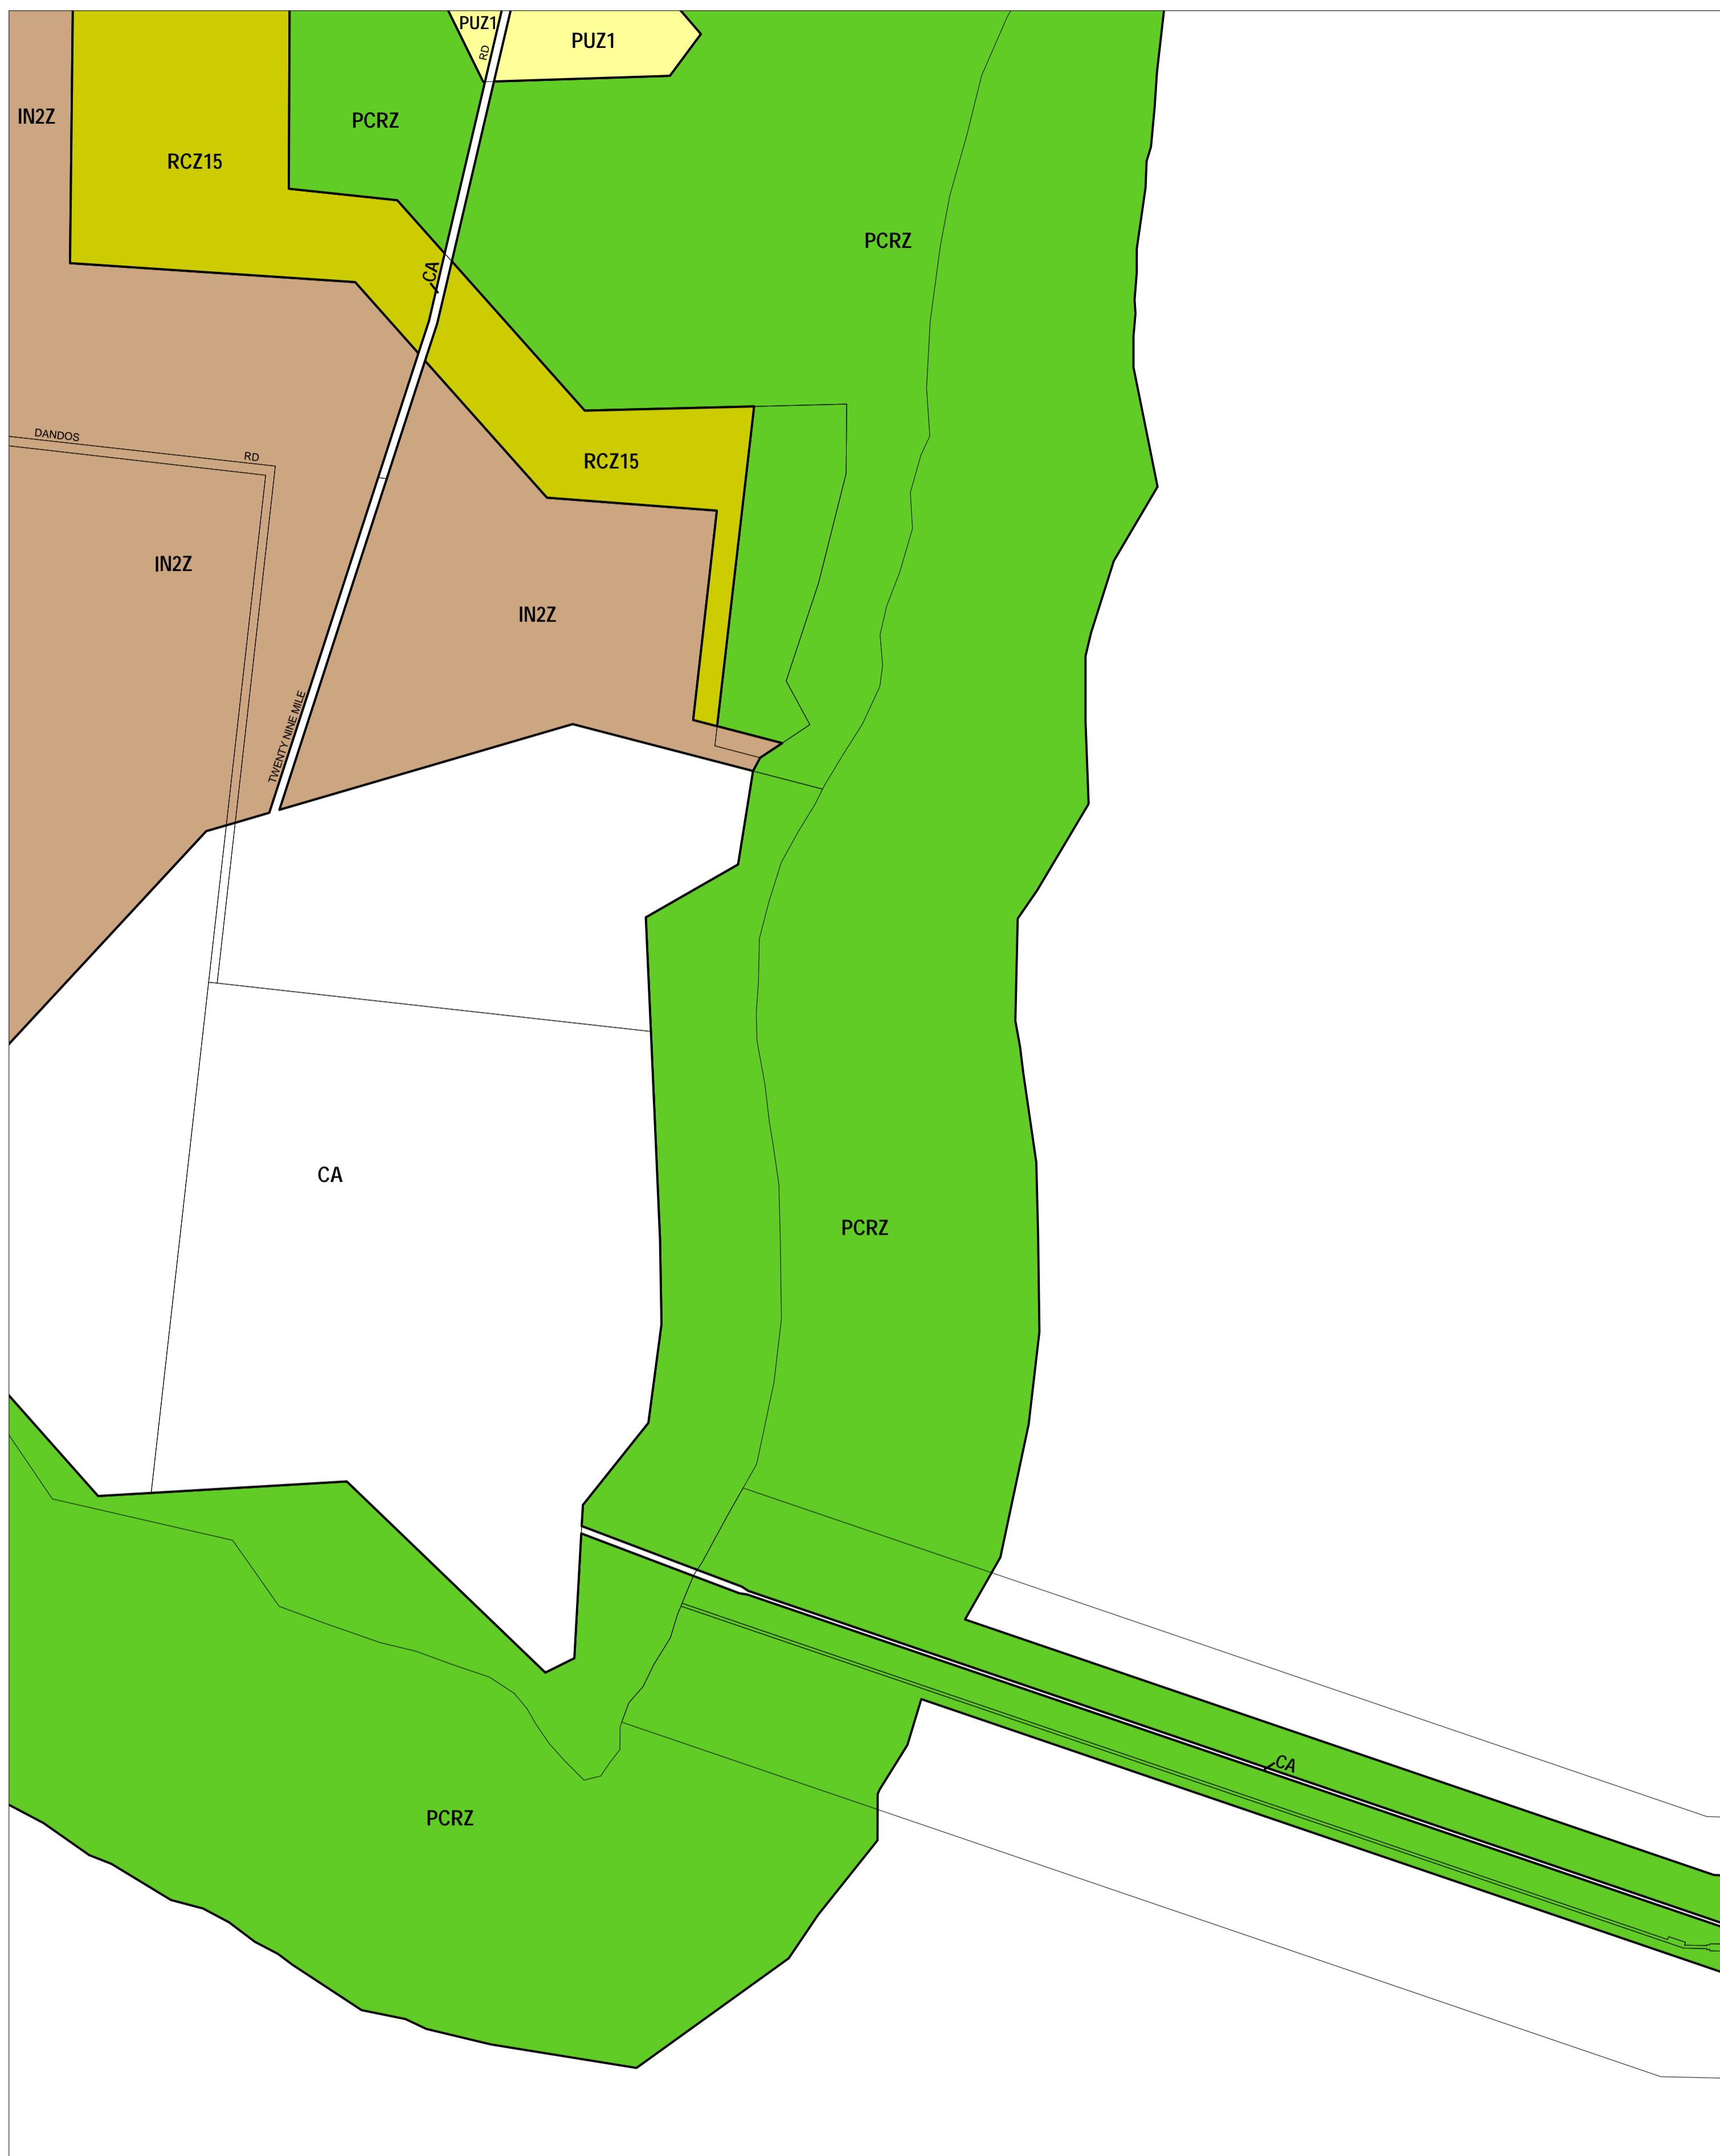

GREATER GEELONG PLANNING SCHEME - LOCAL PROVISION

- **Industrial**
- IN2Z Industrial 2 Zone
- **Public Land**
- PCRZ Public Conservation And Resource Zone
- PUZ1 Public Use Zone - Service And Utility
- **Rural**
- RCZ15 Rural Conservation Zone - Schedule 15
- **Commonwealth Land**
- CA Commonwealth Land Not Controlled By Planning Scheme

AUSTRALIAN MAP GRID ZONE 55

Printed: 15/6/2007

AMENDMENT C130

ZONES

MAP No 29