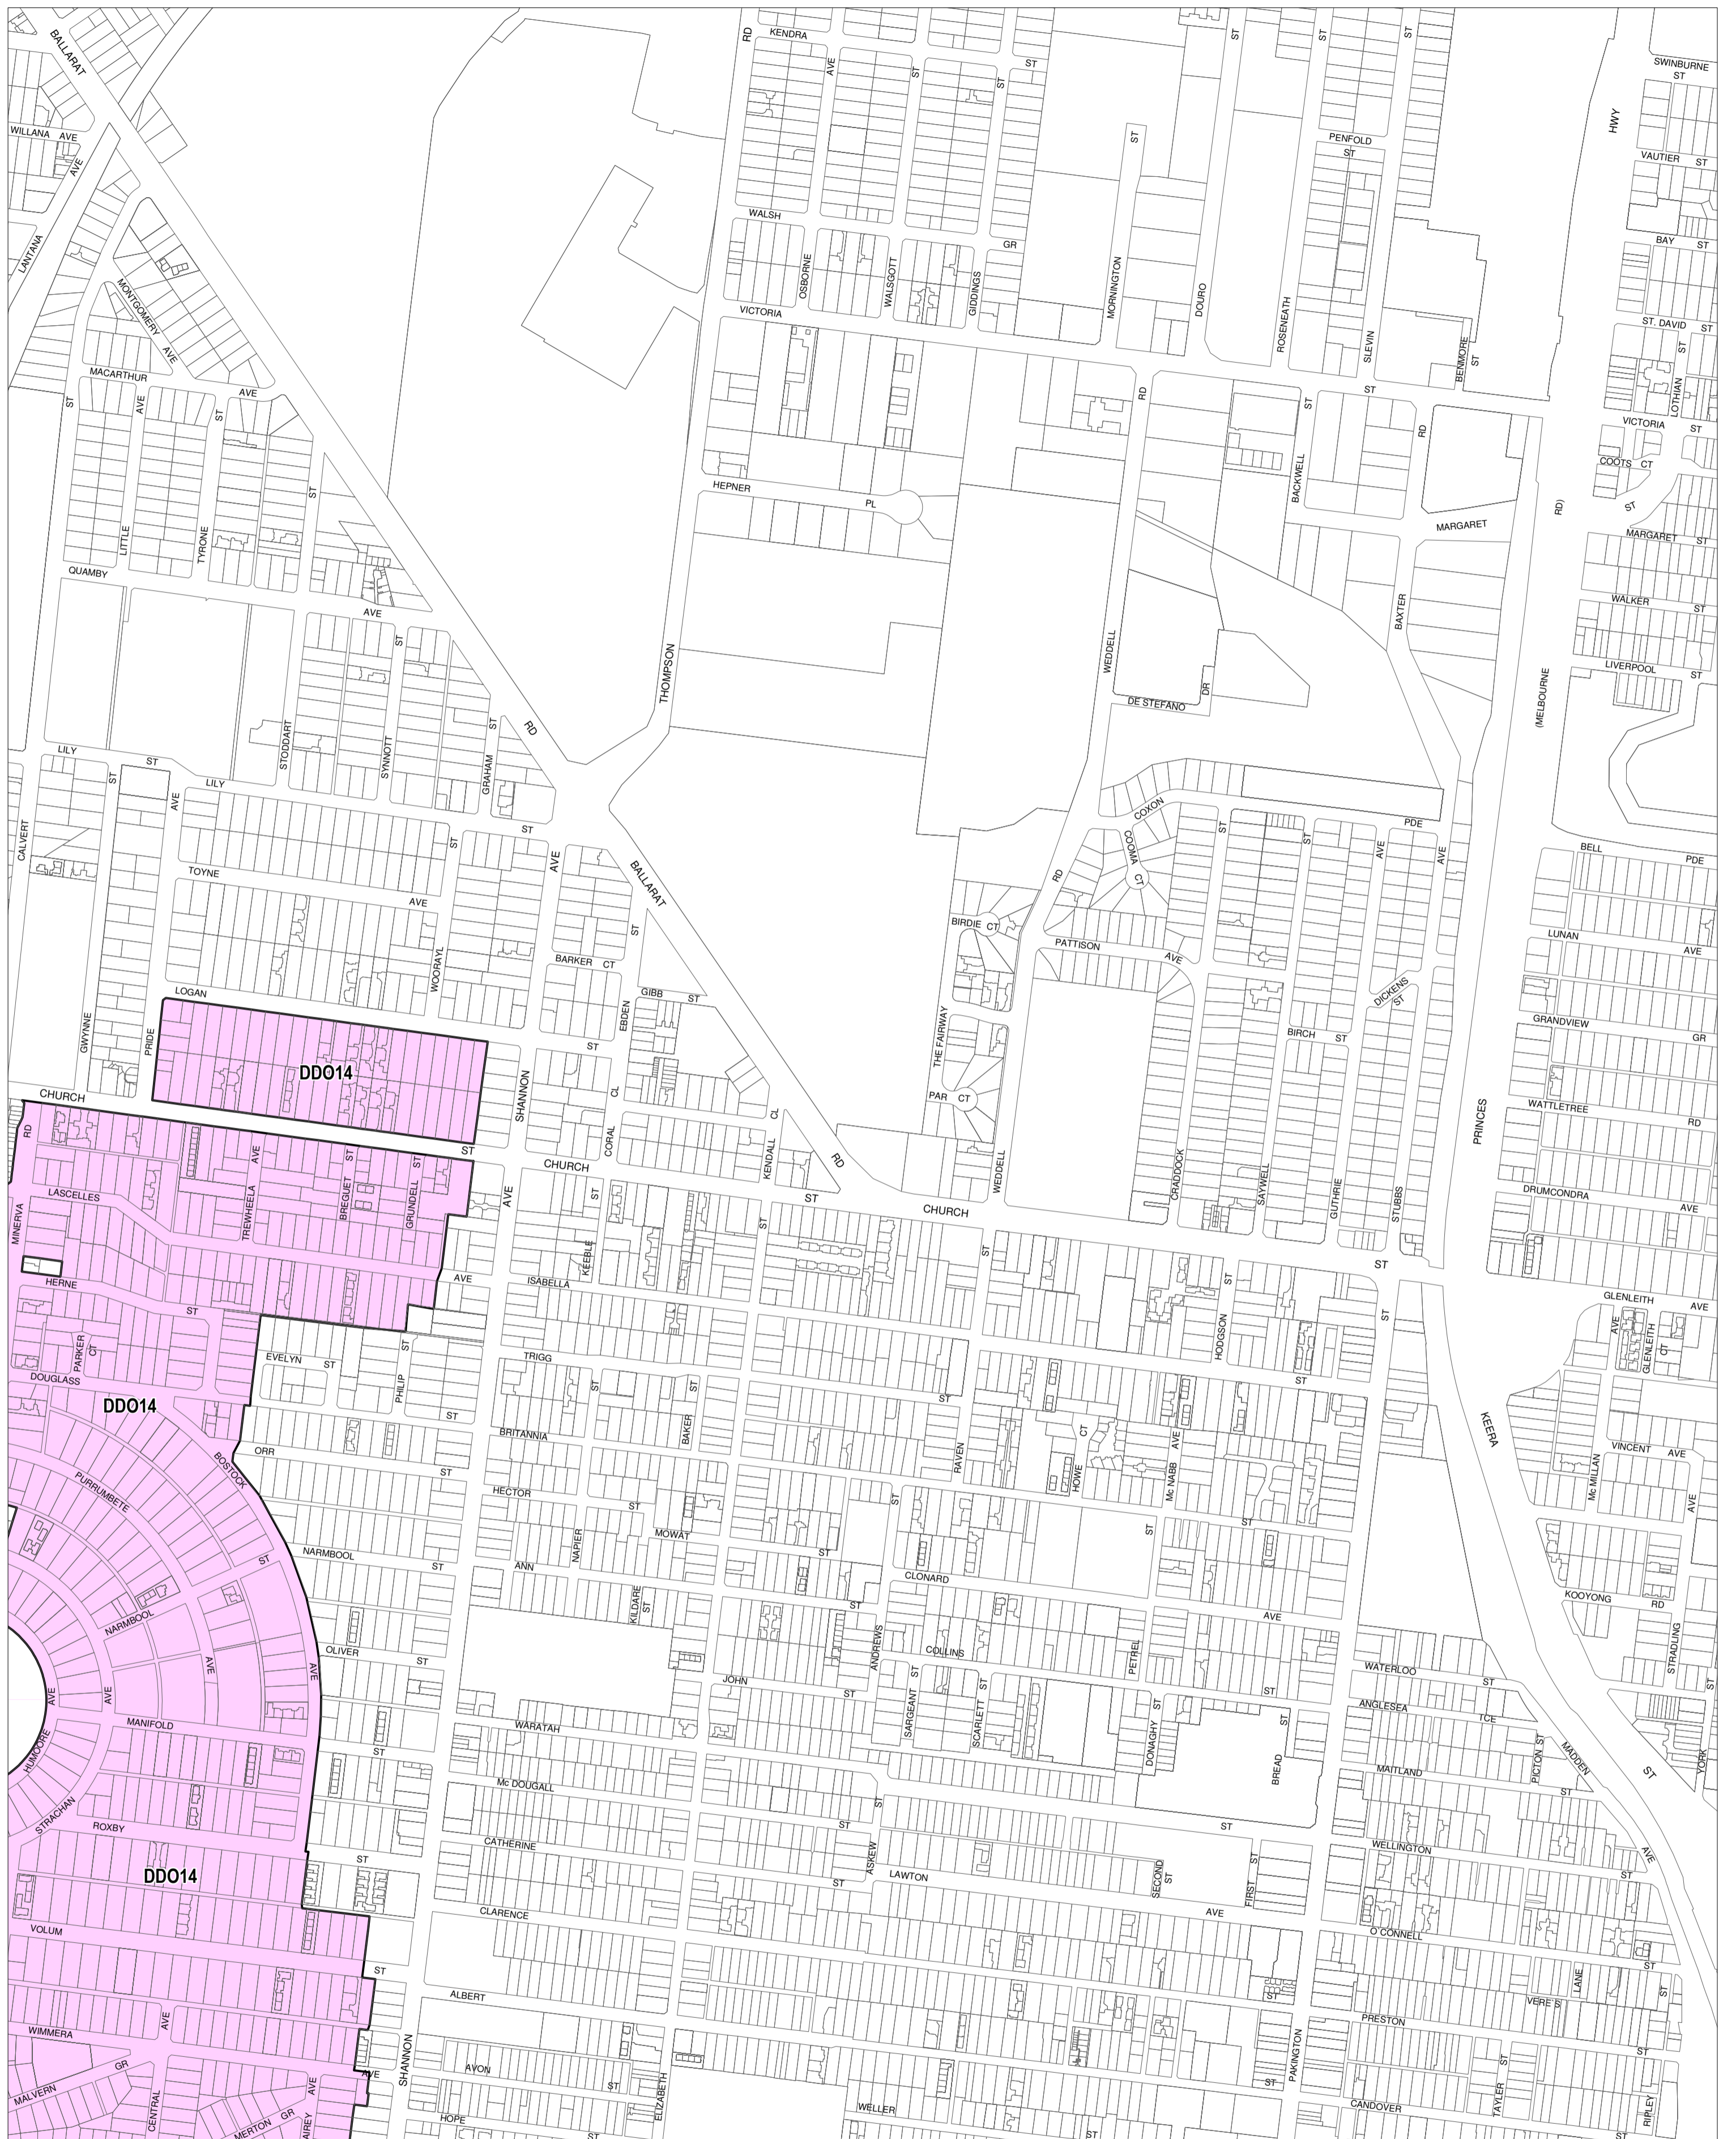

GREATER GEELONG PLANNING SCHEME - LOCAL PROVISION

Overlays

DDO14 Design And Development Overlay - Schedule 14

100 0 100 200 300 400 500 m

AUSTRALIAN MAP GRID ZONE 55

INDEX TO ADJOINING METRIC SERIES MAP

4	3	2	1
5	6	7	8
9	10	11	12
13	14	15	16
17	18	19	20
21	22	23	24
25	26	27	28
29	30	31	32
33	34	35	36
37	38	39	40
41	42	43	44
45	46	47	48
49	50	51	52
53	54	55	56
57	58	59	60
61	62	63	64
65	66	67	68
69	70	71	72
73	74	75	76
77	78	79	80
81	82	83	84
85	86	87	88
89	90	91	92

State Government Victoria

Printed: 10/11/2014

AMENDMENT C300