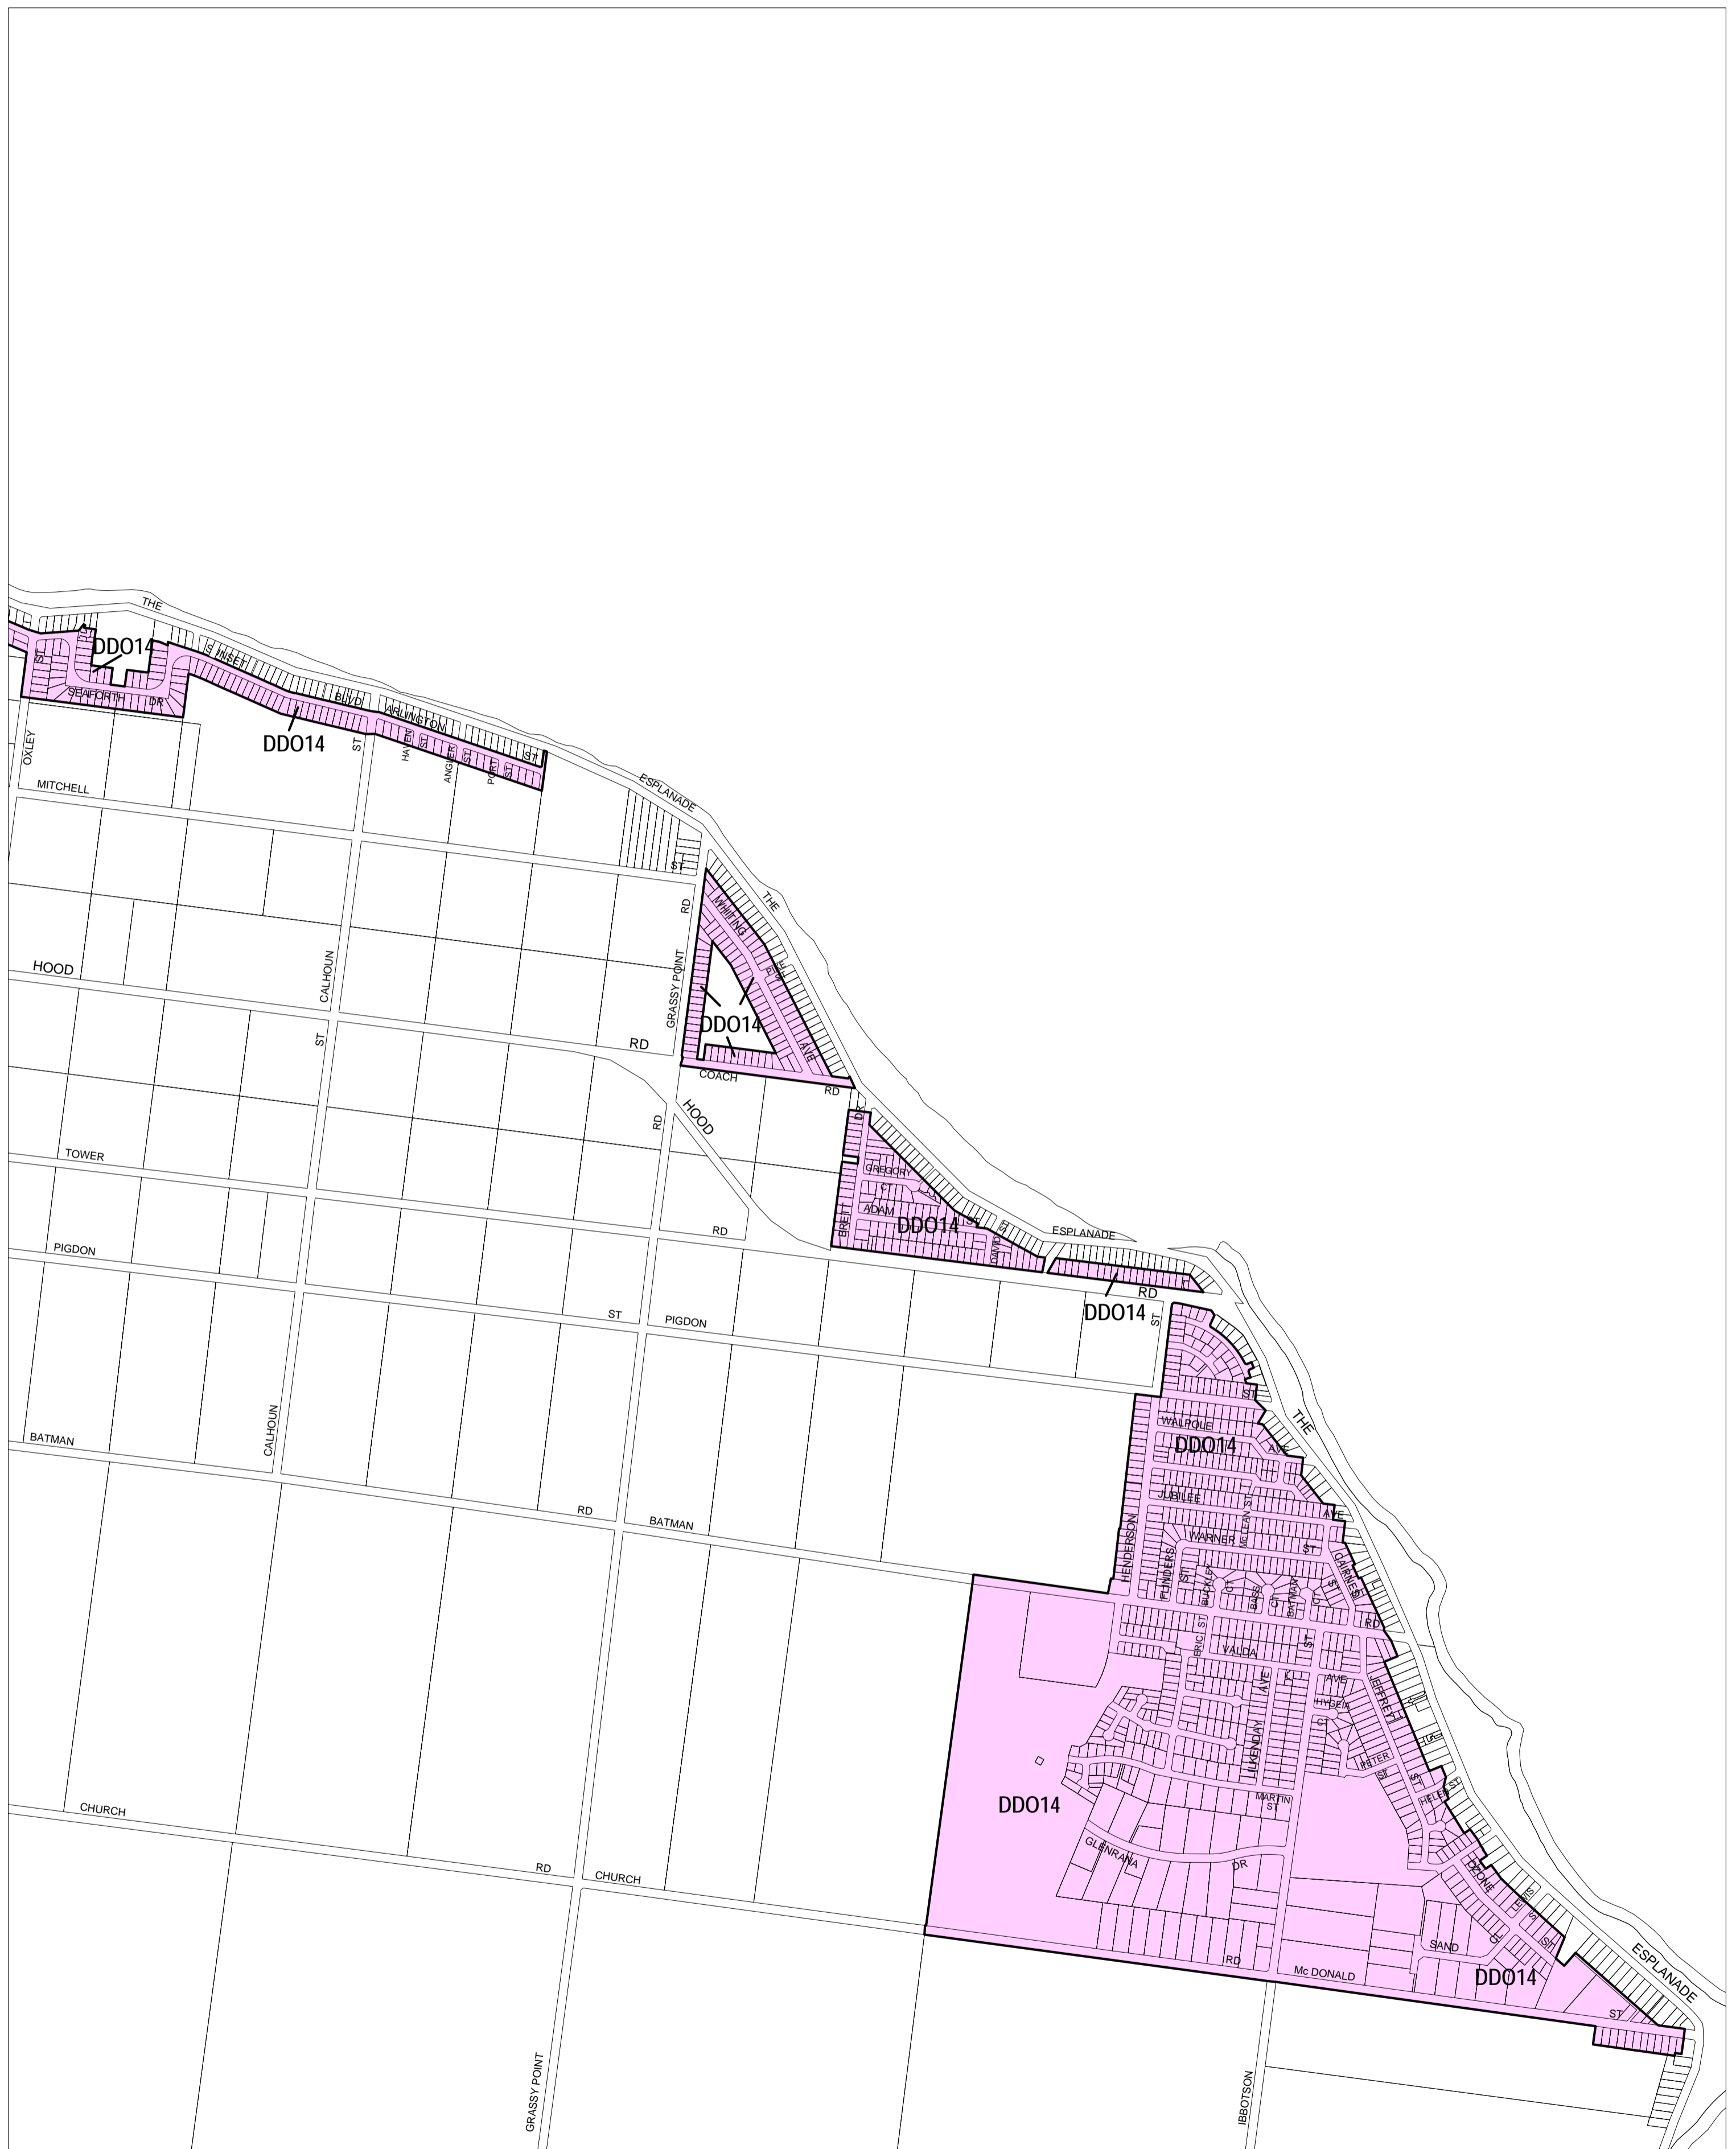

GREATER GEELONG PLANNING SCHEME - LOCAL PROVISION

Overlays

DDO14 Design And Development Overlay - Schedule 14

200 0 200 400 600 800 1000 m

AUSTRALIAN MAP GRID ZONE 55

INDEX TO ADJOINING METRIC SERIES MAP

1	2	3
4	5	6
7	8	9
10	11	12
13	14	15
16	17	18
19	20	21
22	23	24
25	26	27
28	29	30
31	32	33
34	35	36
37	38	39
40	41	42
43	44	45
46	47	48
49	50	51
52	53	54
55	56	57
58	59	60
61	62	63
64	65	66
67	68	69
70	71	72
73	74	75
76	77	78
79	80	81
82	83	84
85	86	87
88	89	90
91	92	93
94	95	96
97	98	99
100	101	102