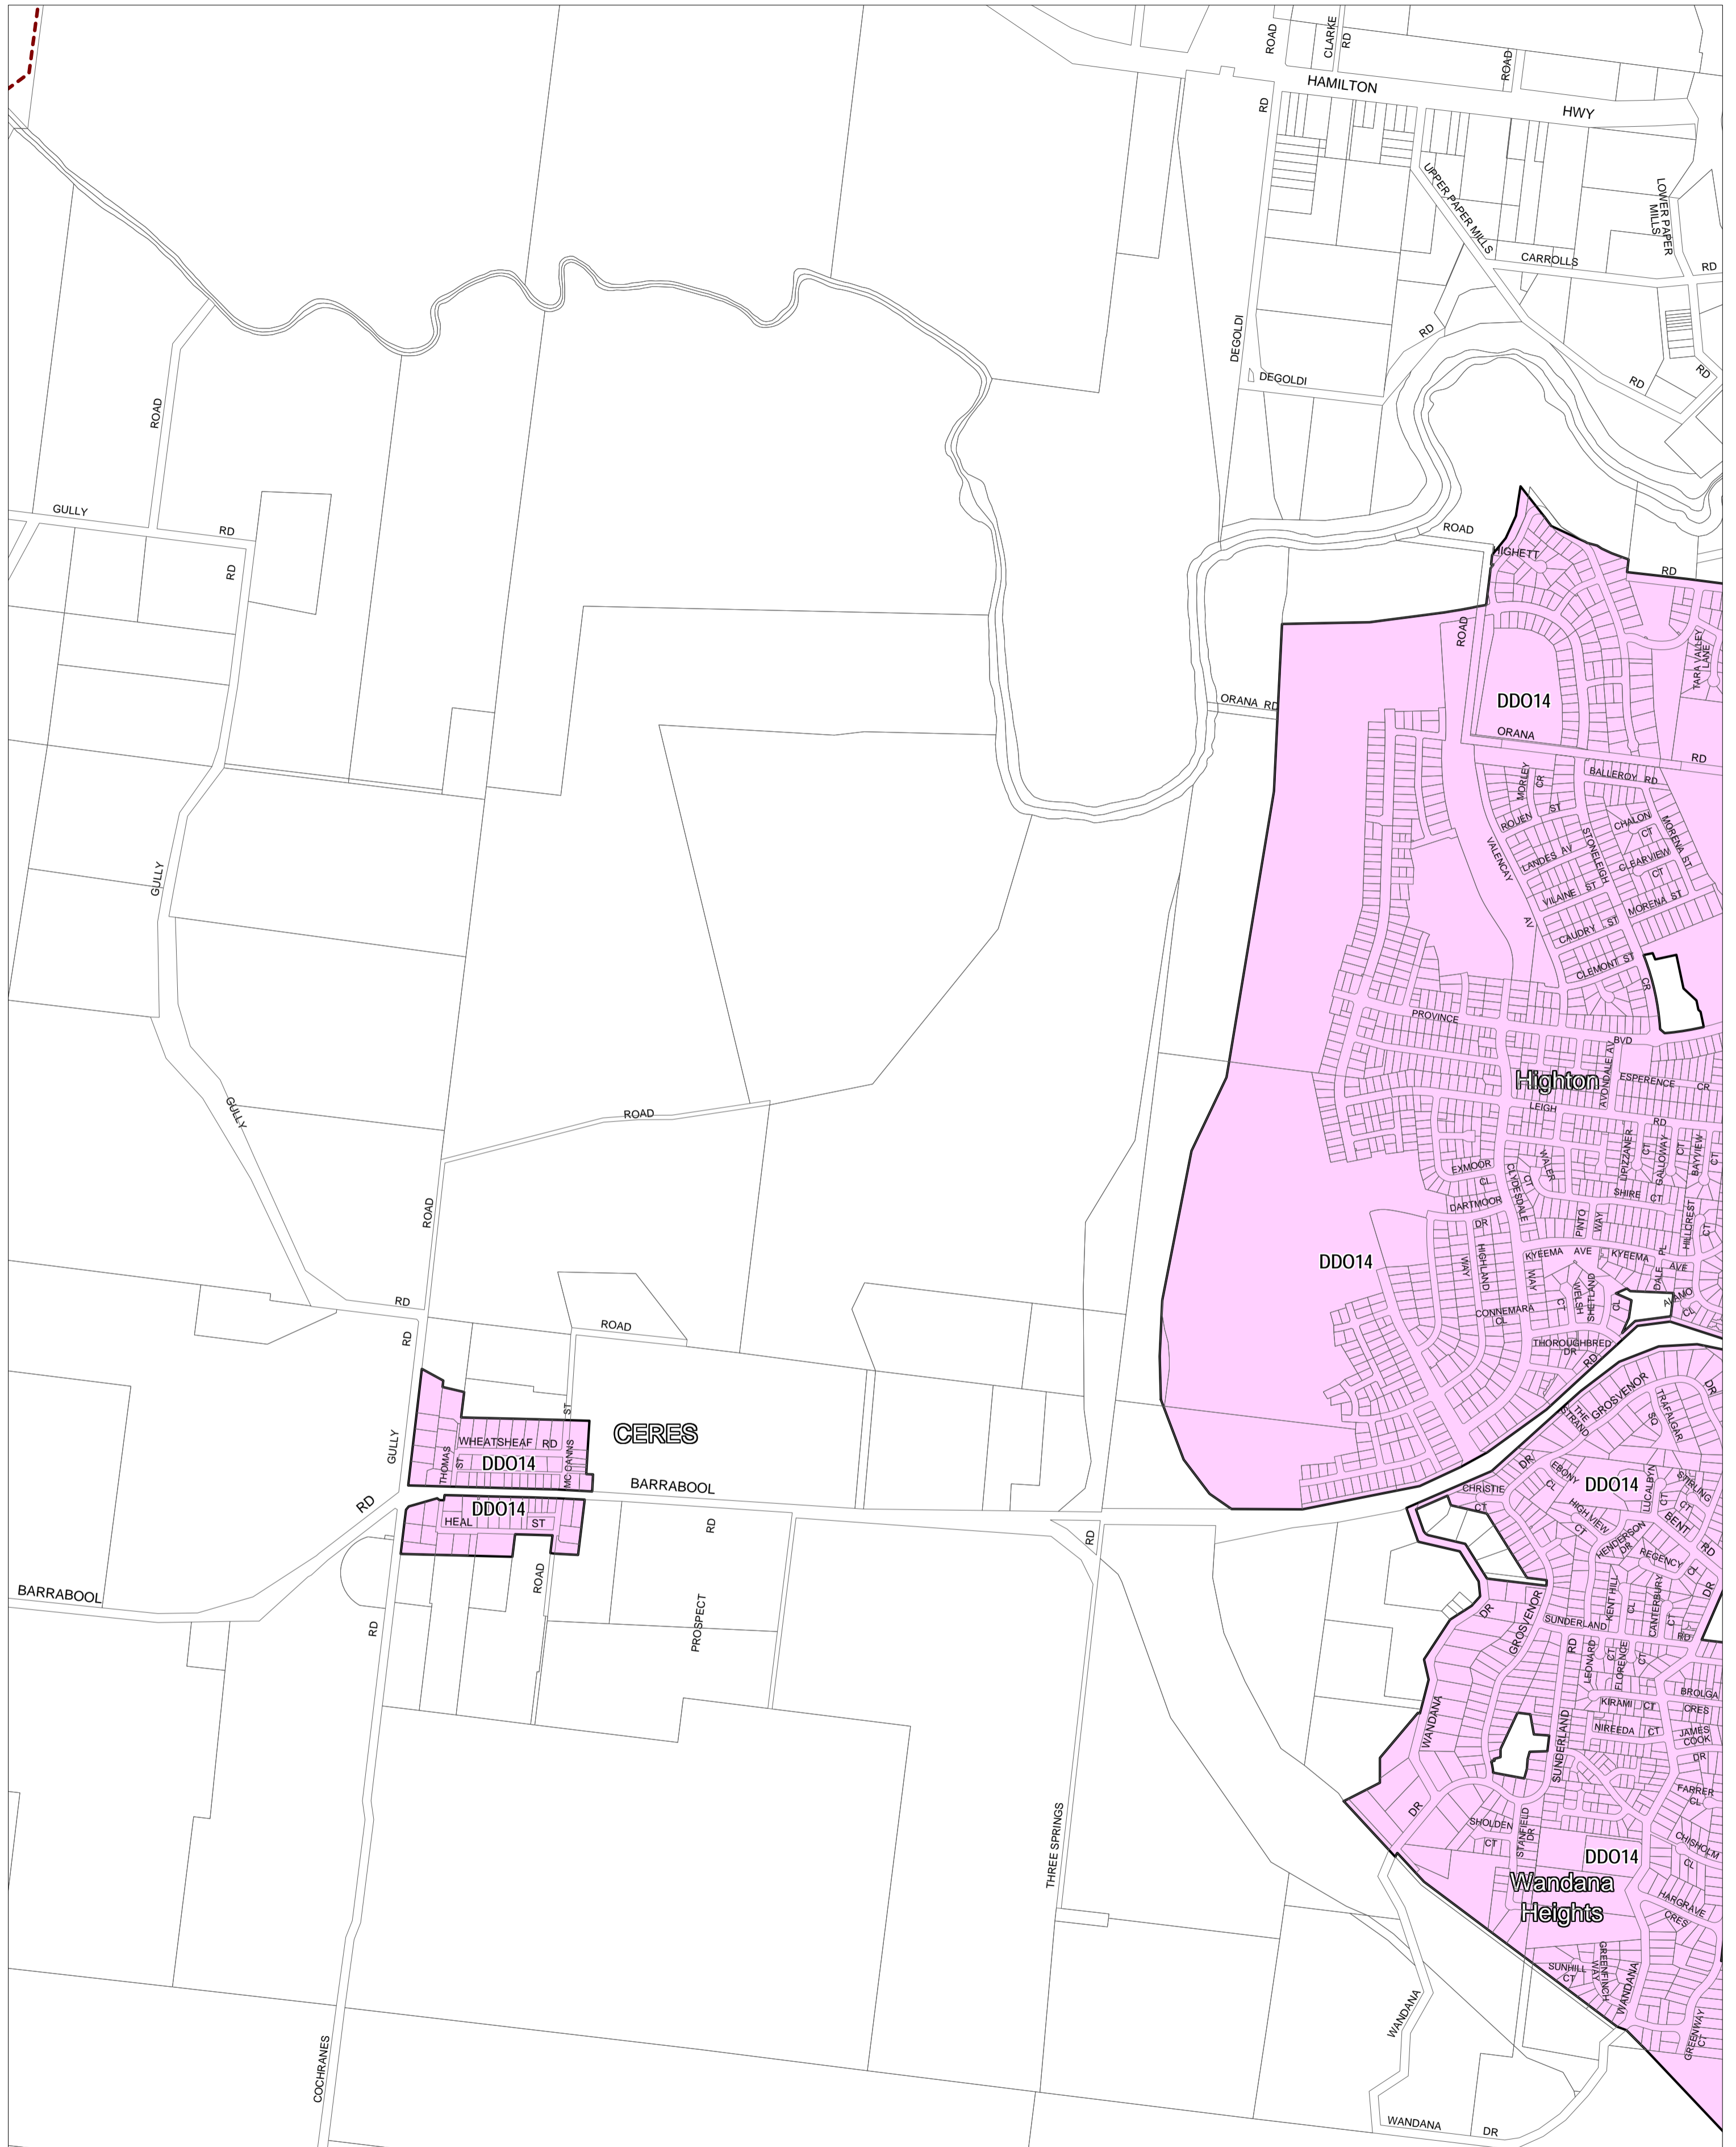

GREATER GEELONG PLANNING SCHEME - LOCAL PROVISION

Overlays
05014 Design And Development Overlay - Schedule 14

AUSTRALIAN MAP GRID ZONE 55

INDEX TO ADJOINING METRIC SERIES MAP

1	2	3	4
5	6	7	8
9	10	11	12
13	14	15	16
17	18	19	20
21	22	23	24
25	26	27	28
29	30	31	32
33	34	35	36
37	38	39	40
41	42	43	44
45	46	47	48
49	50	51	52
53	54	55	56
57	58	59	60
61	62	63	64
65	66	67	68
69	70	71	72
73	74	75	76
77	78	79	80
81	82	83	84
85	86	87	88
89	90	91	92

Printed: 11/10/2013

AMENDMENT C242