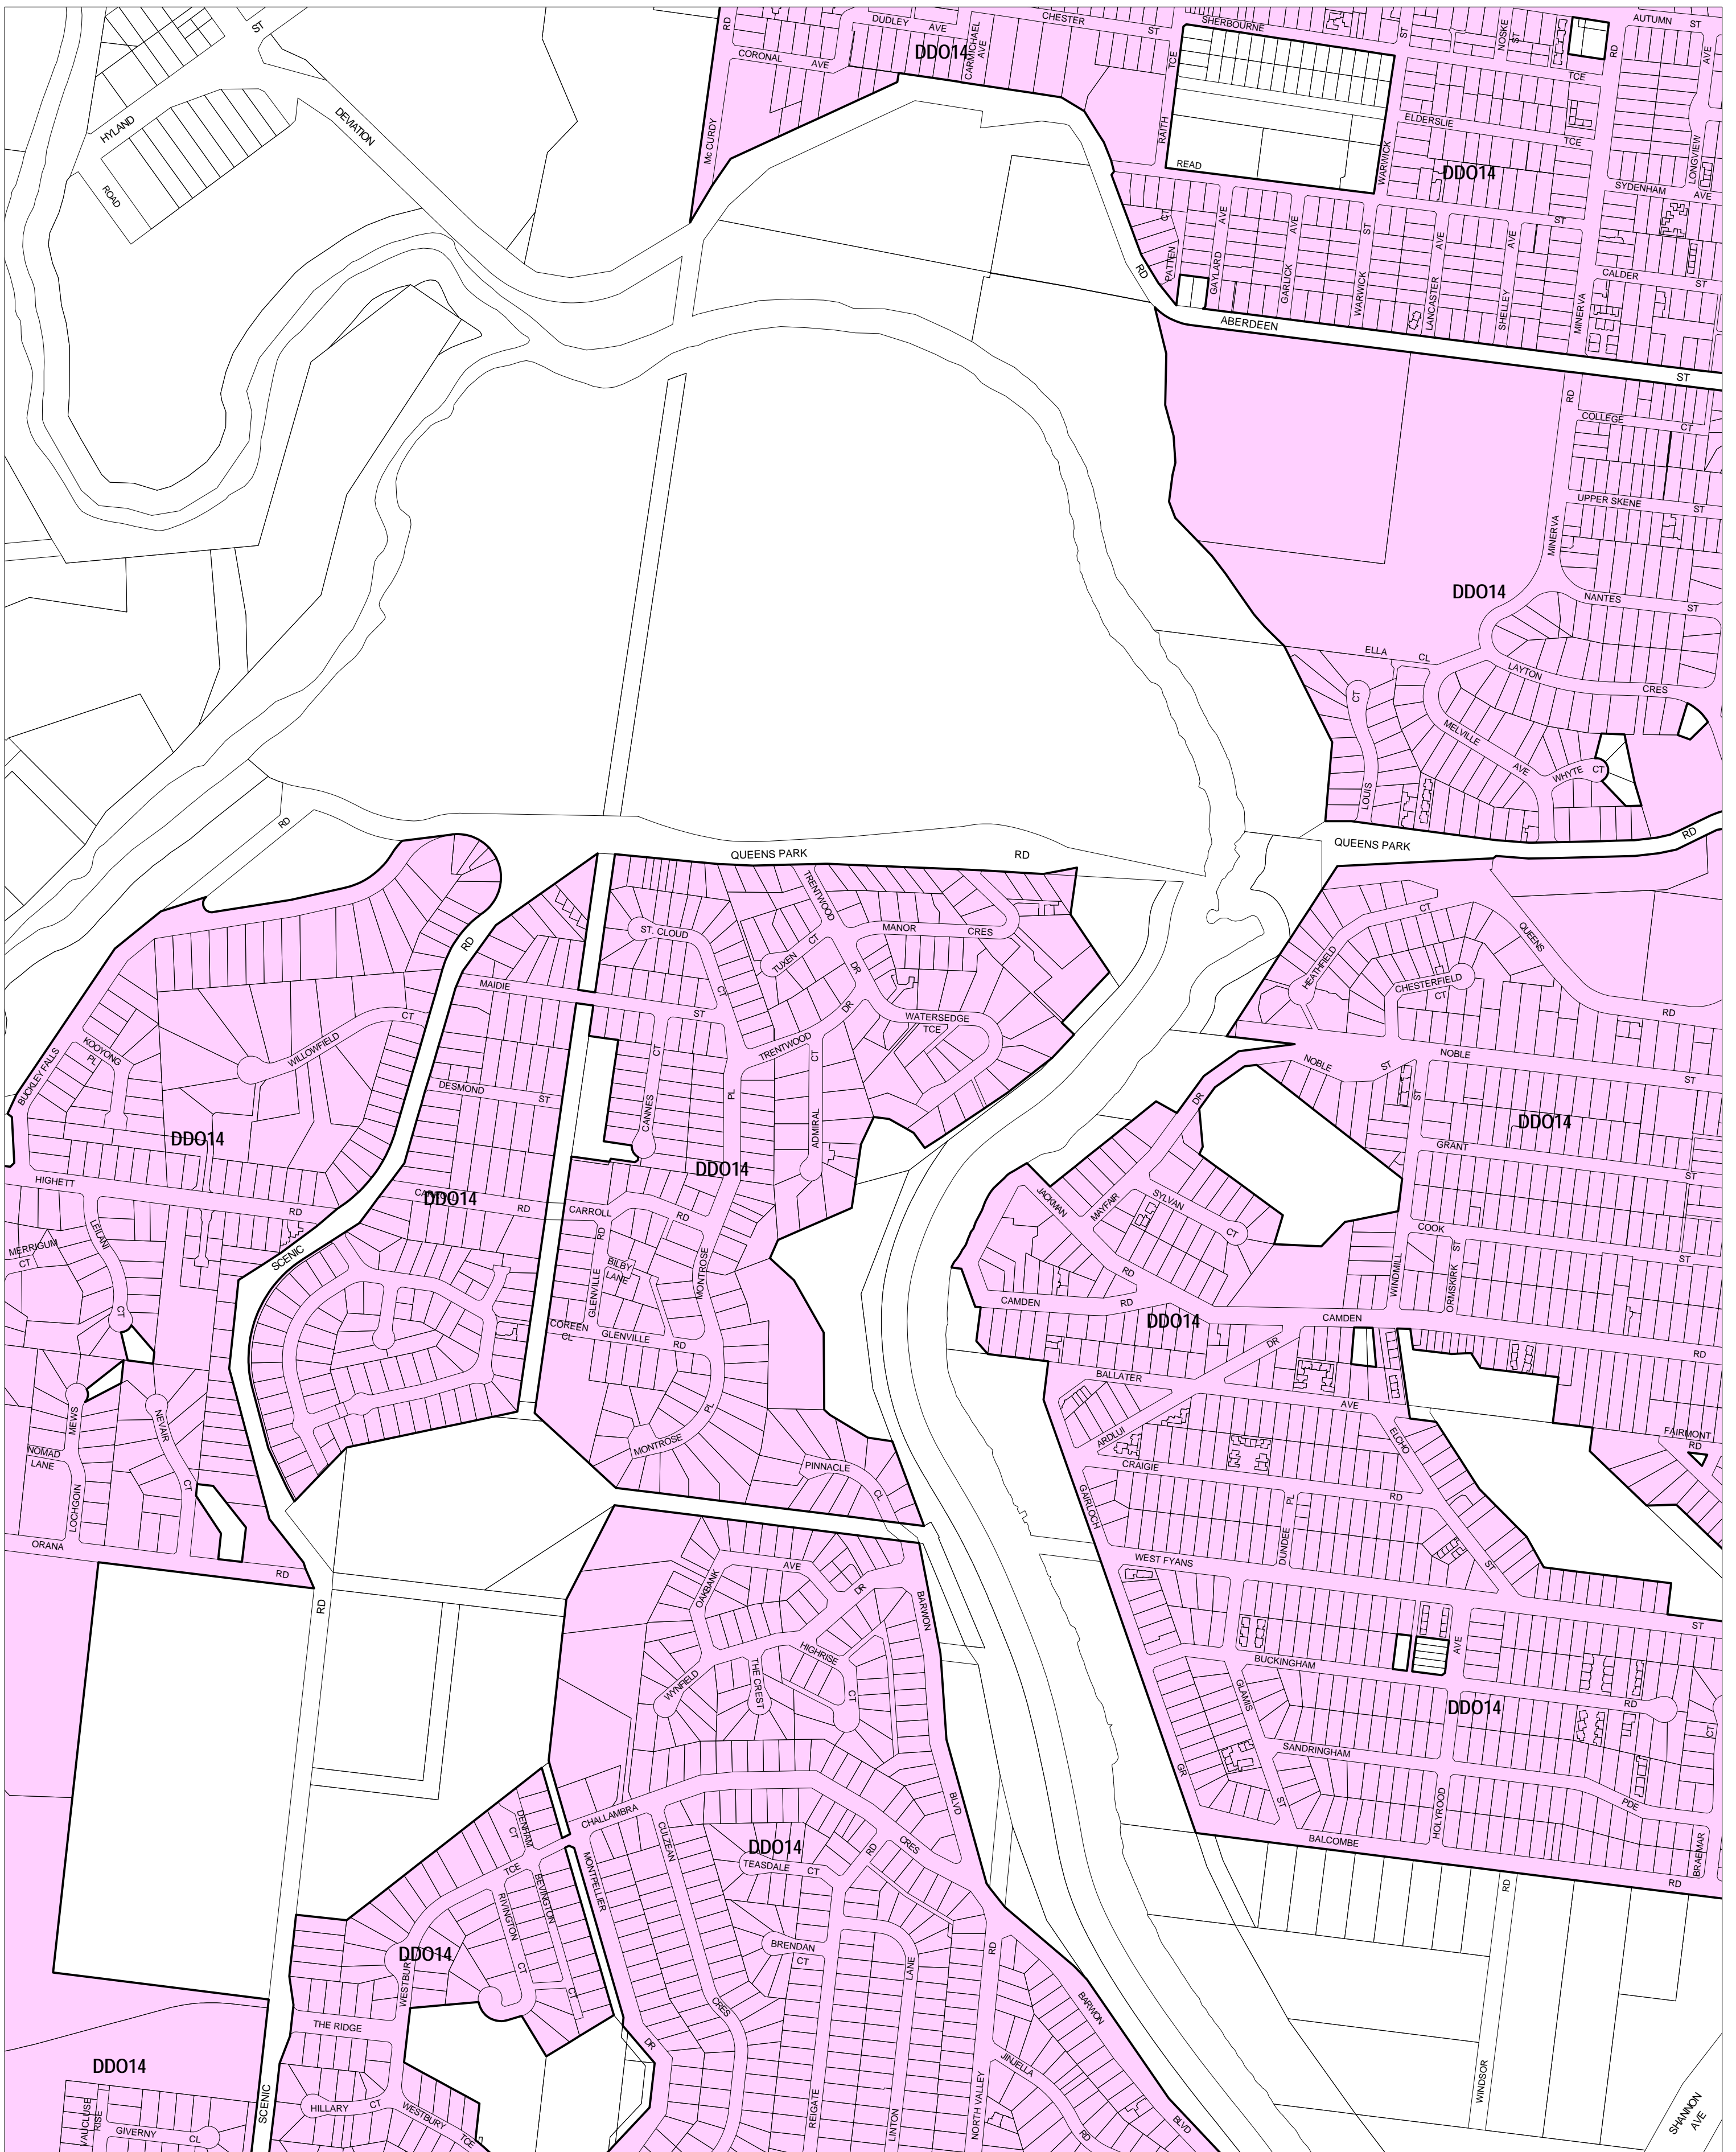

GREATER GEELONG PLANNING SCHEME - LOCAL PROVISION

Overlays

DDO14 Design And Development Overlay - Schedule 14

INDEX TO ADJOINING METRIC SERIES MAP

Printed: 25/2/2008

AMENDMENT C78