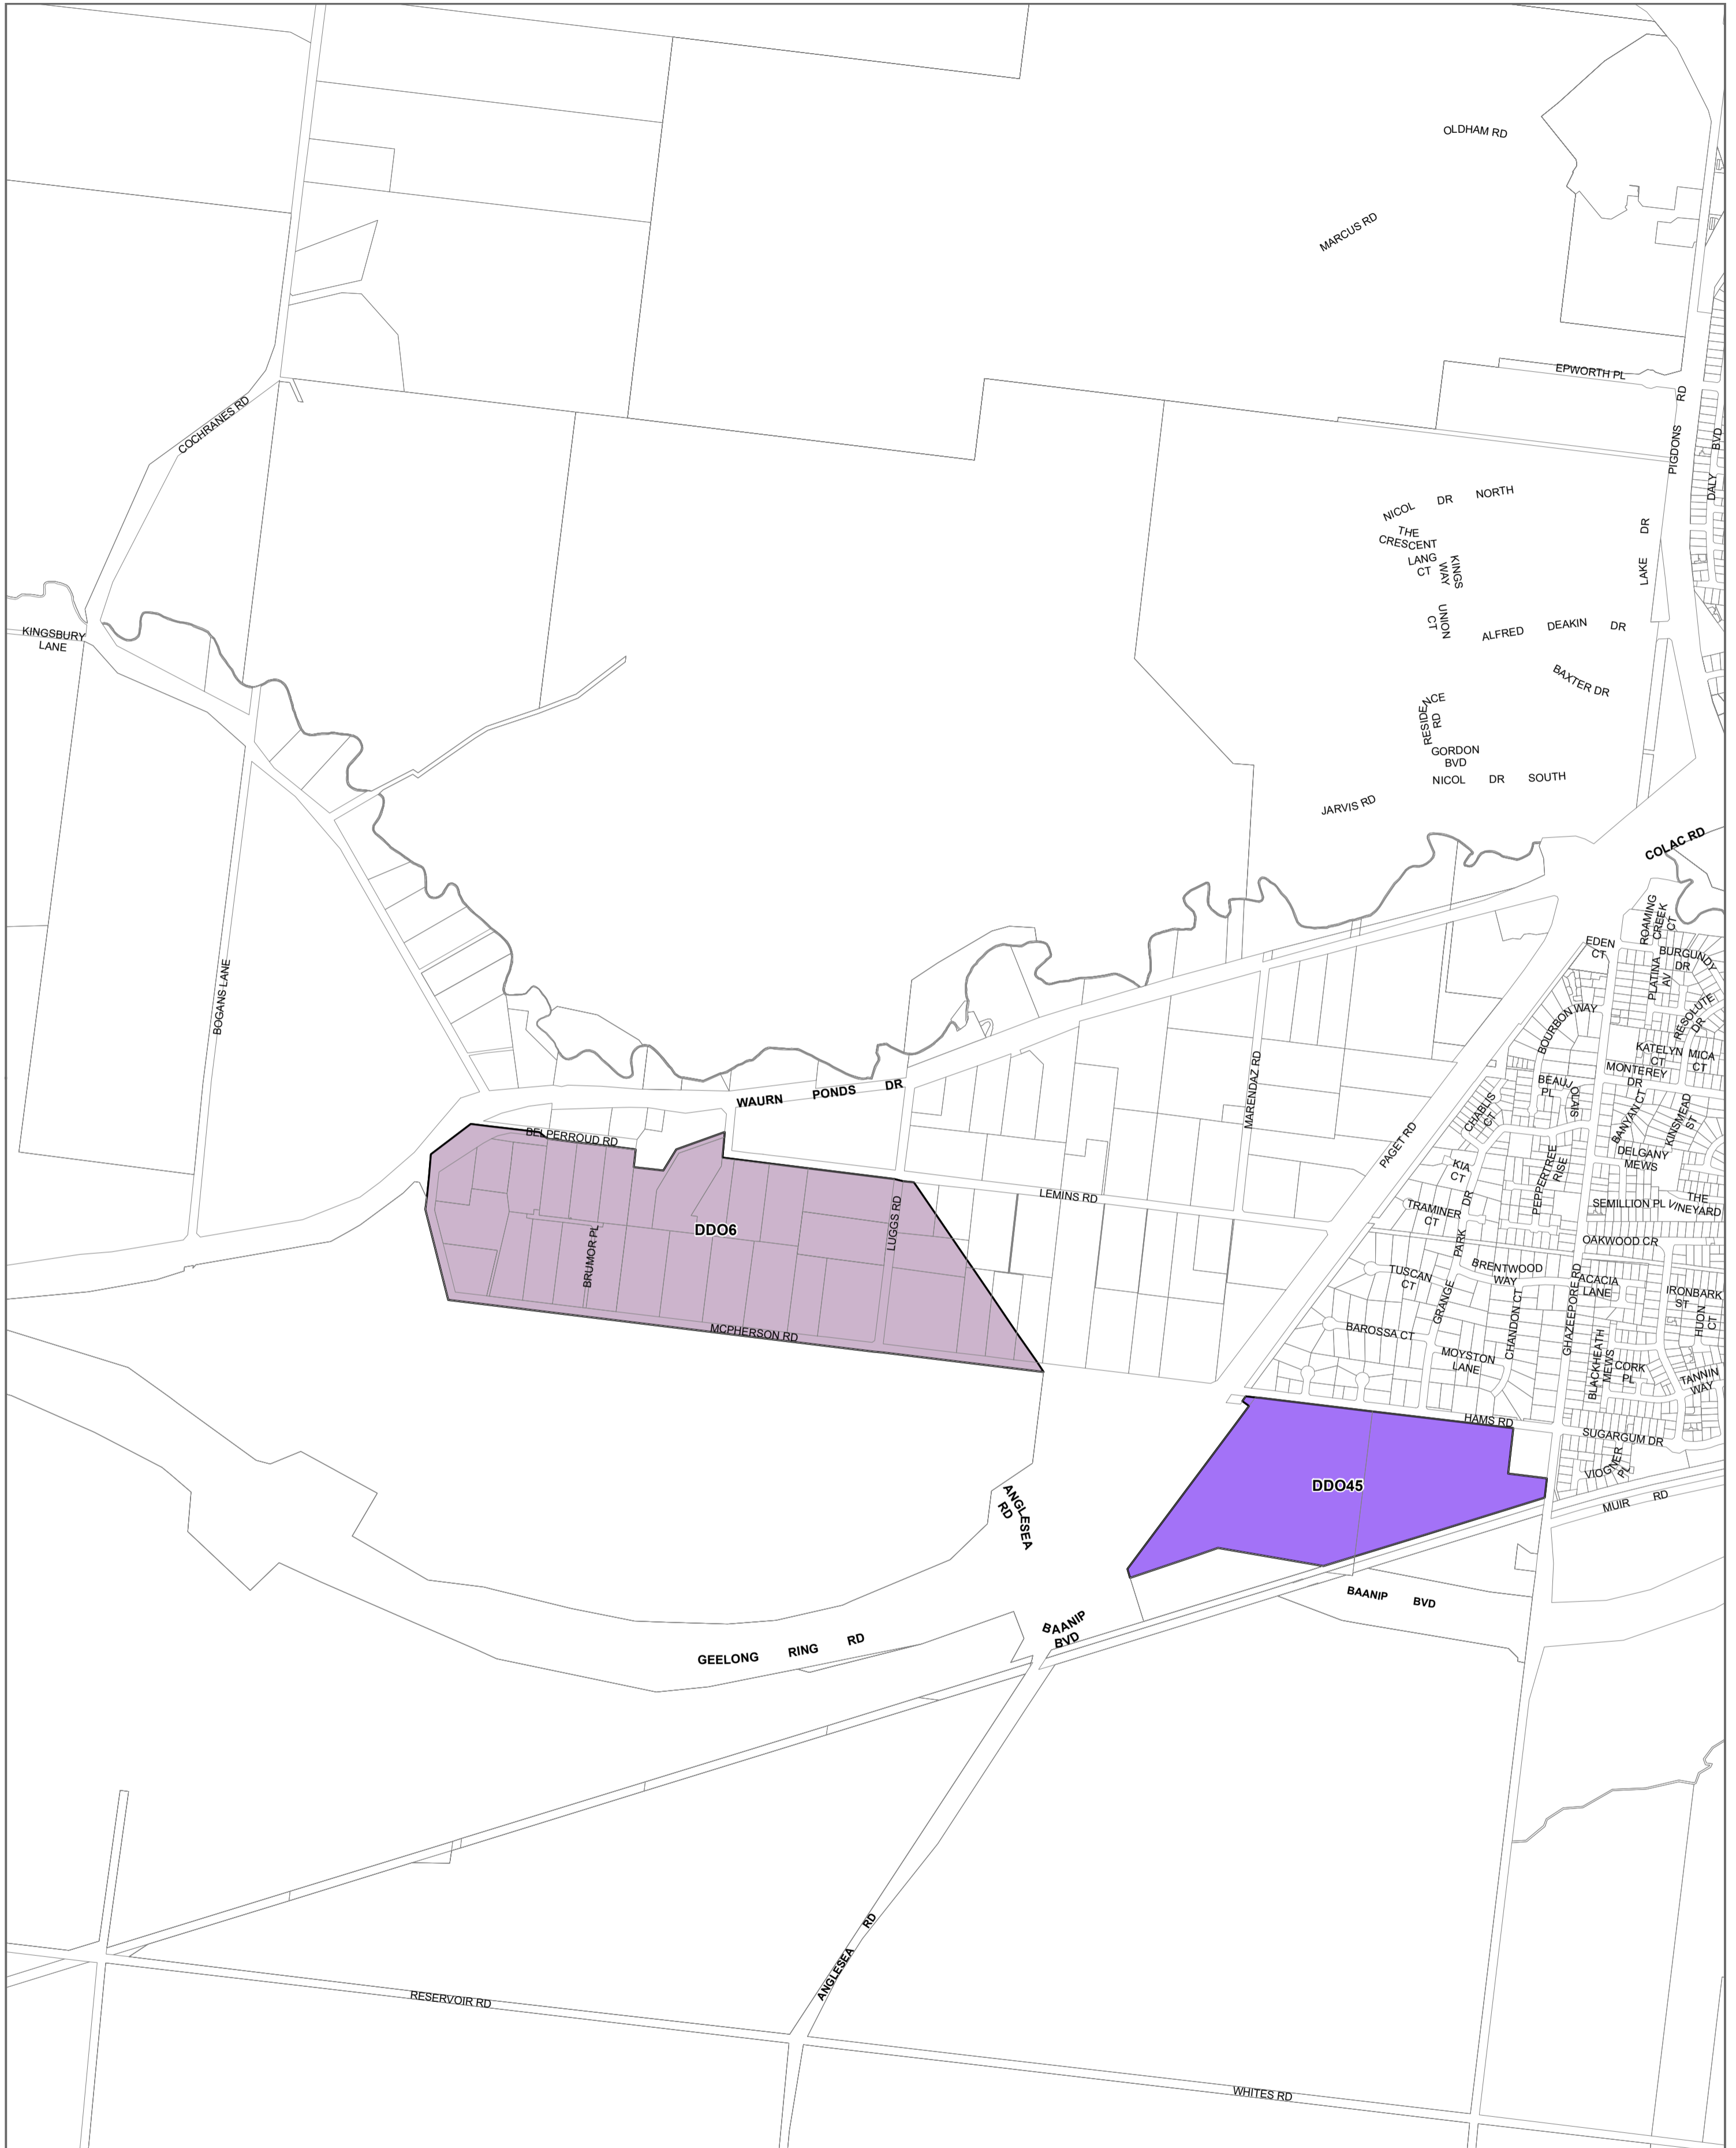

# GREATER GEELONG PLANNING SCHEME - LOCAL PROVISION

**LEGEND**  
 DDO6 - Design and Development Overlay - Schedule 6  
 DDO45 - Design and Development Overlay - Schedule 45

**Disclaimer**  
 This publication may be of assistance to you but the State of Victoria and its employees do not guarantee that the publication is without flaw of any kind or is wholly appropriate for your particular purposes and therefore disclaims all liability for any error, loss or other consequence which may arise from you relying on any information in this publication.

© The State of Victoria Department of Environment, Land, Water and Planning 2020

Australian Map Grid Zone 55

Planning Group  
**AMENDMENT C372ggee**  
 Printed: 10/07/2020

Environment,  
 Land, Water  
 and Planning

INDEX TO ADJOINING SCHEME MAPS