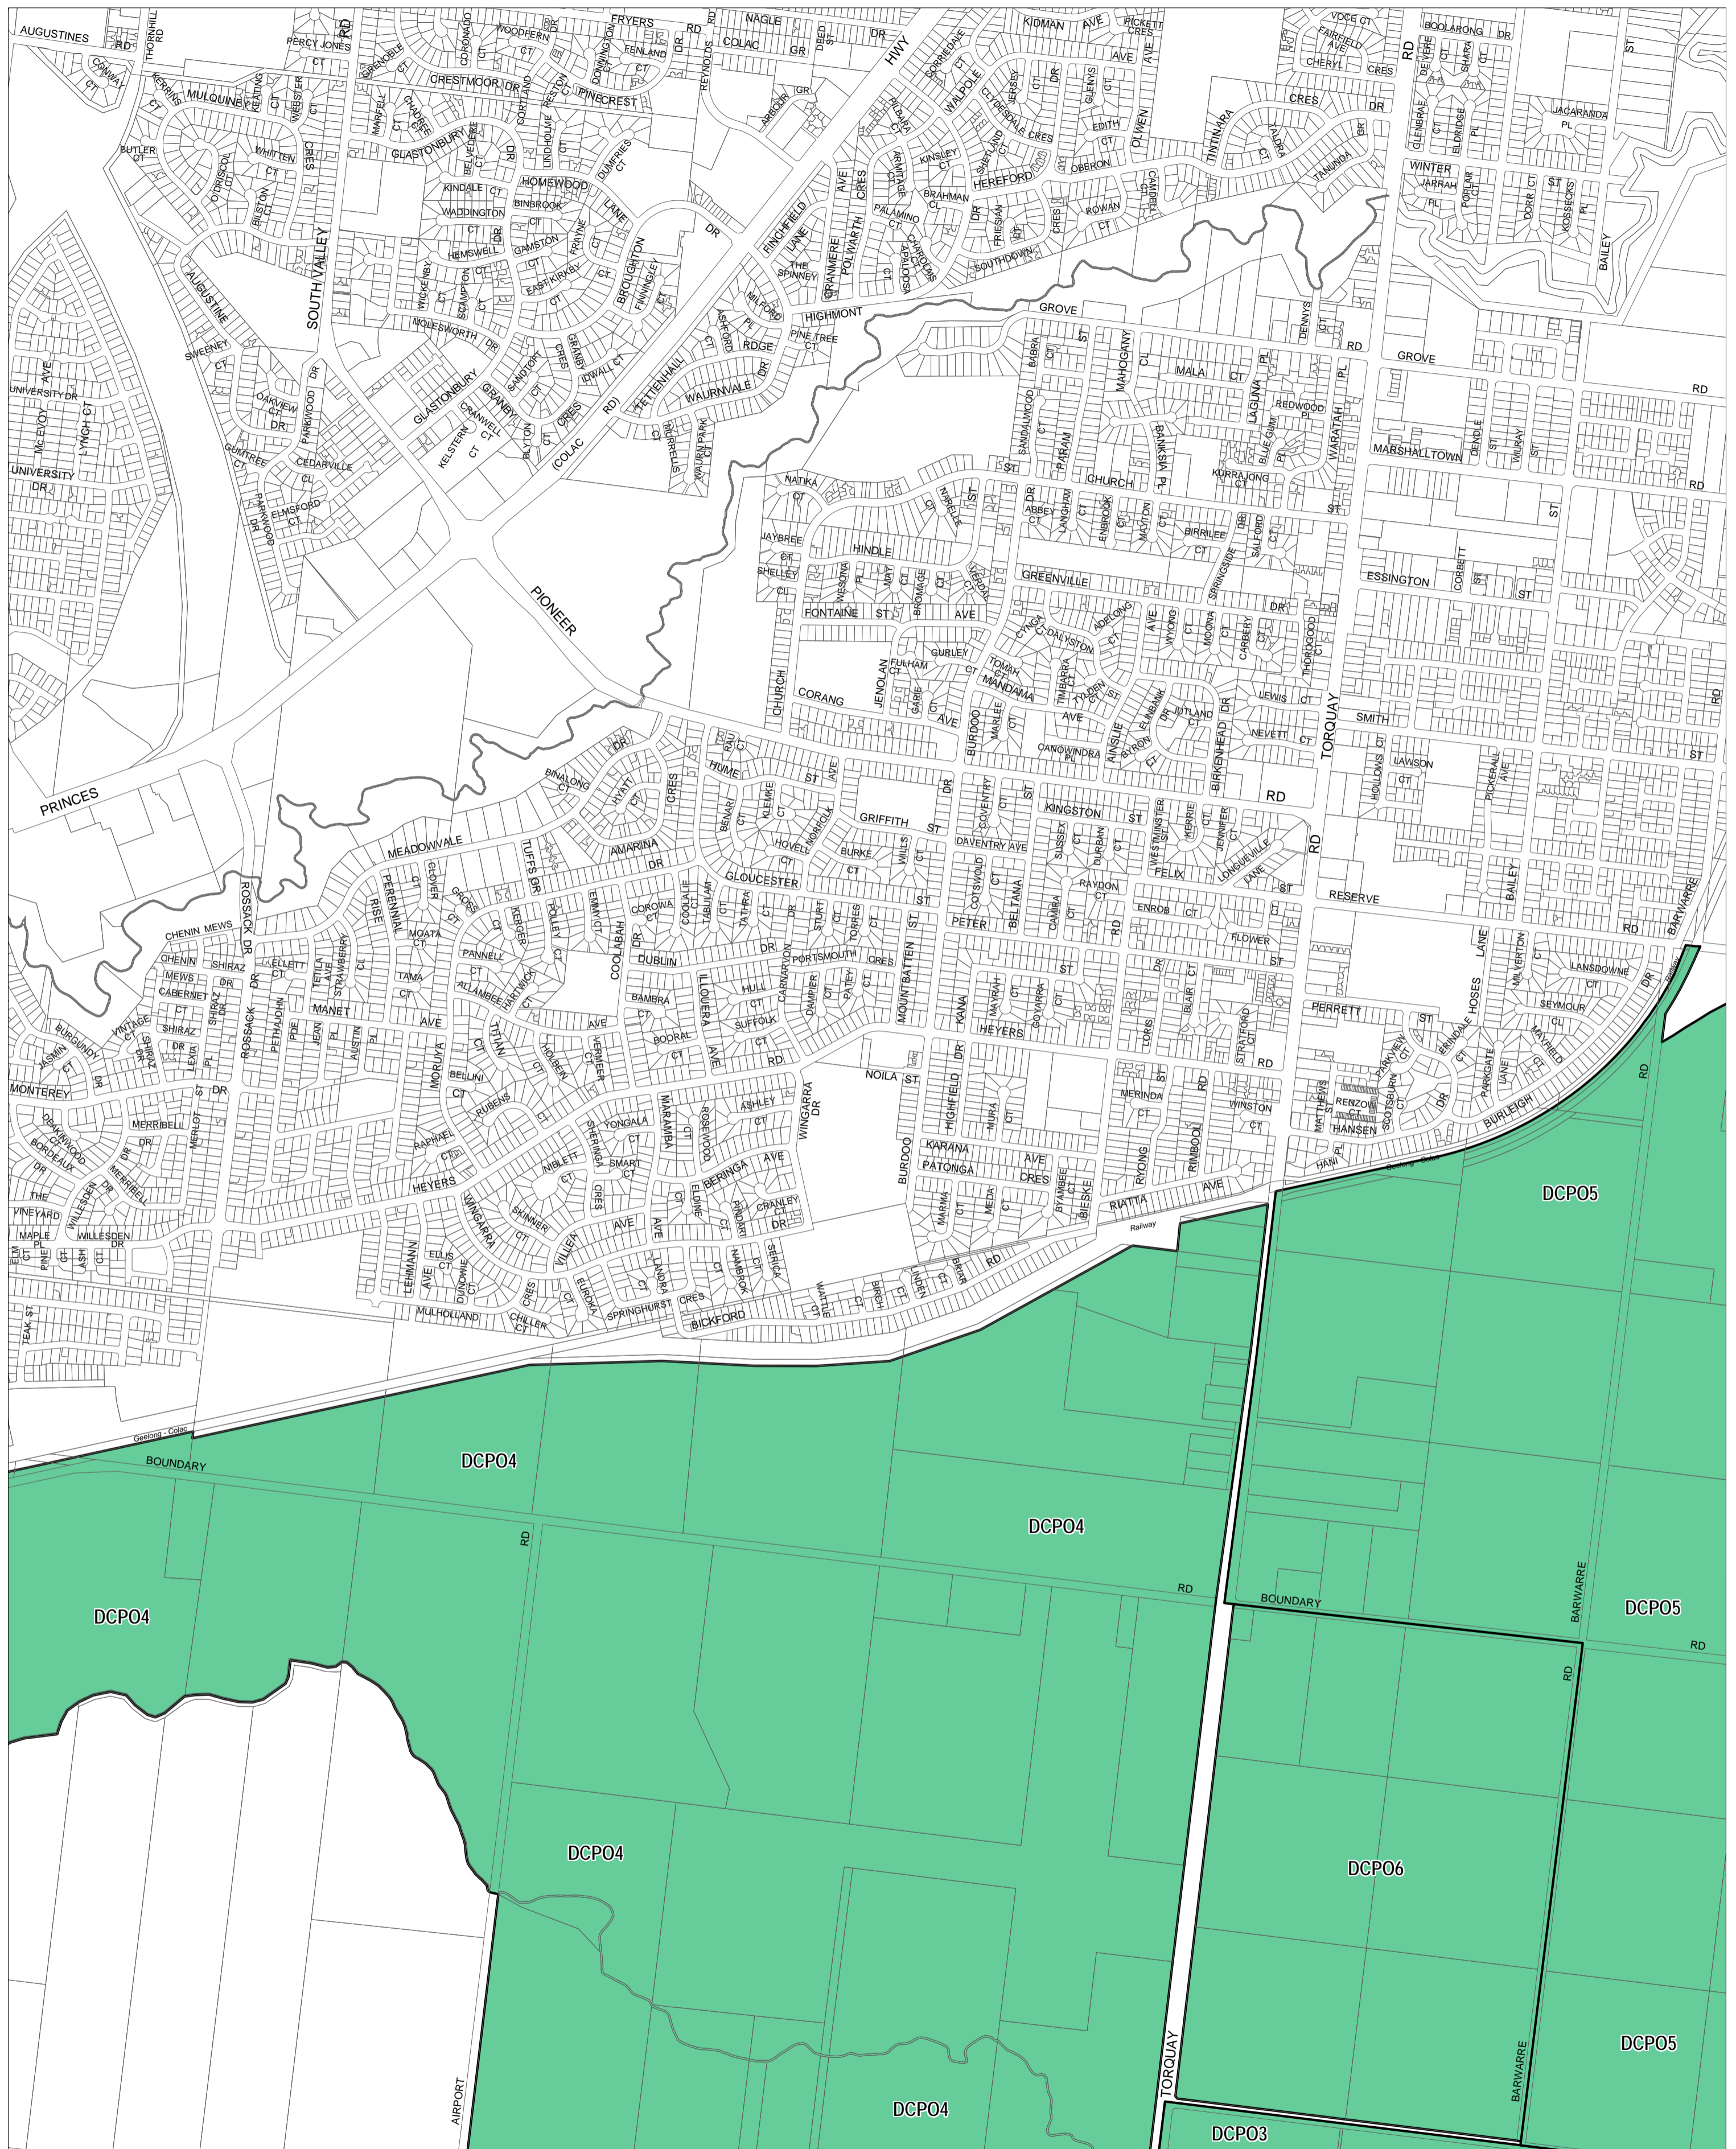

GREATER GEELONG PLANNING SCHEME - LOCAL PROVISION

1. **Overlays**
2. DCPO3 Development Contributions Plan Overlay - Schedule 3
   - DCPO4 Development Contributions Plan Overlay - Schedule 4
   - DCPO5 Development Contributions Plan Overlay - Schedule 5
   - DCPO6 Development Contributions Plan Overlay - Schedule 6

INDEX TO ADJOINING METRIC SERIES MAP

1	2	3	4
5	6	7	8
9	10	11	12
13	14	15	16
17	18	19	20
21	22	23	24
25	26	27	28
29	30	31	32
33	34	35	36
37	38	39	40
41	42	43	44
45	46	47	48
49	50	51	52
53	54	55	56
57	58	59	60
61	62	63	64
65	66	67	68
69	70	71	72
73	74	75	76
77	78	79	80
81	82	83	84
85	86	87	88
89	90	91	92

Printed: 21/11/2014

AMENDMENT C259