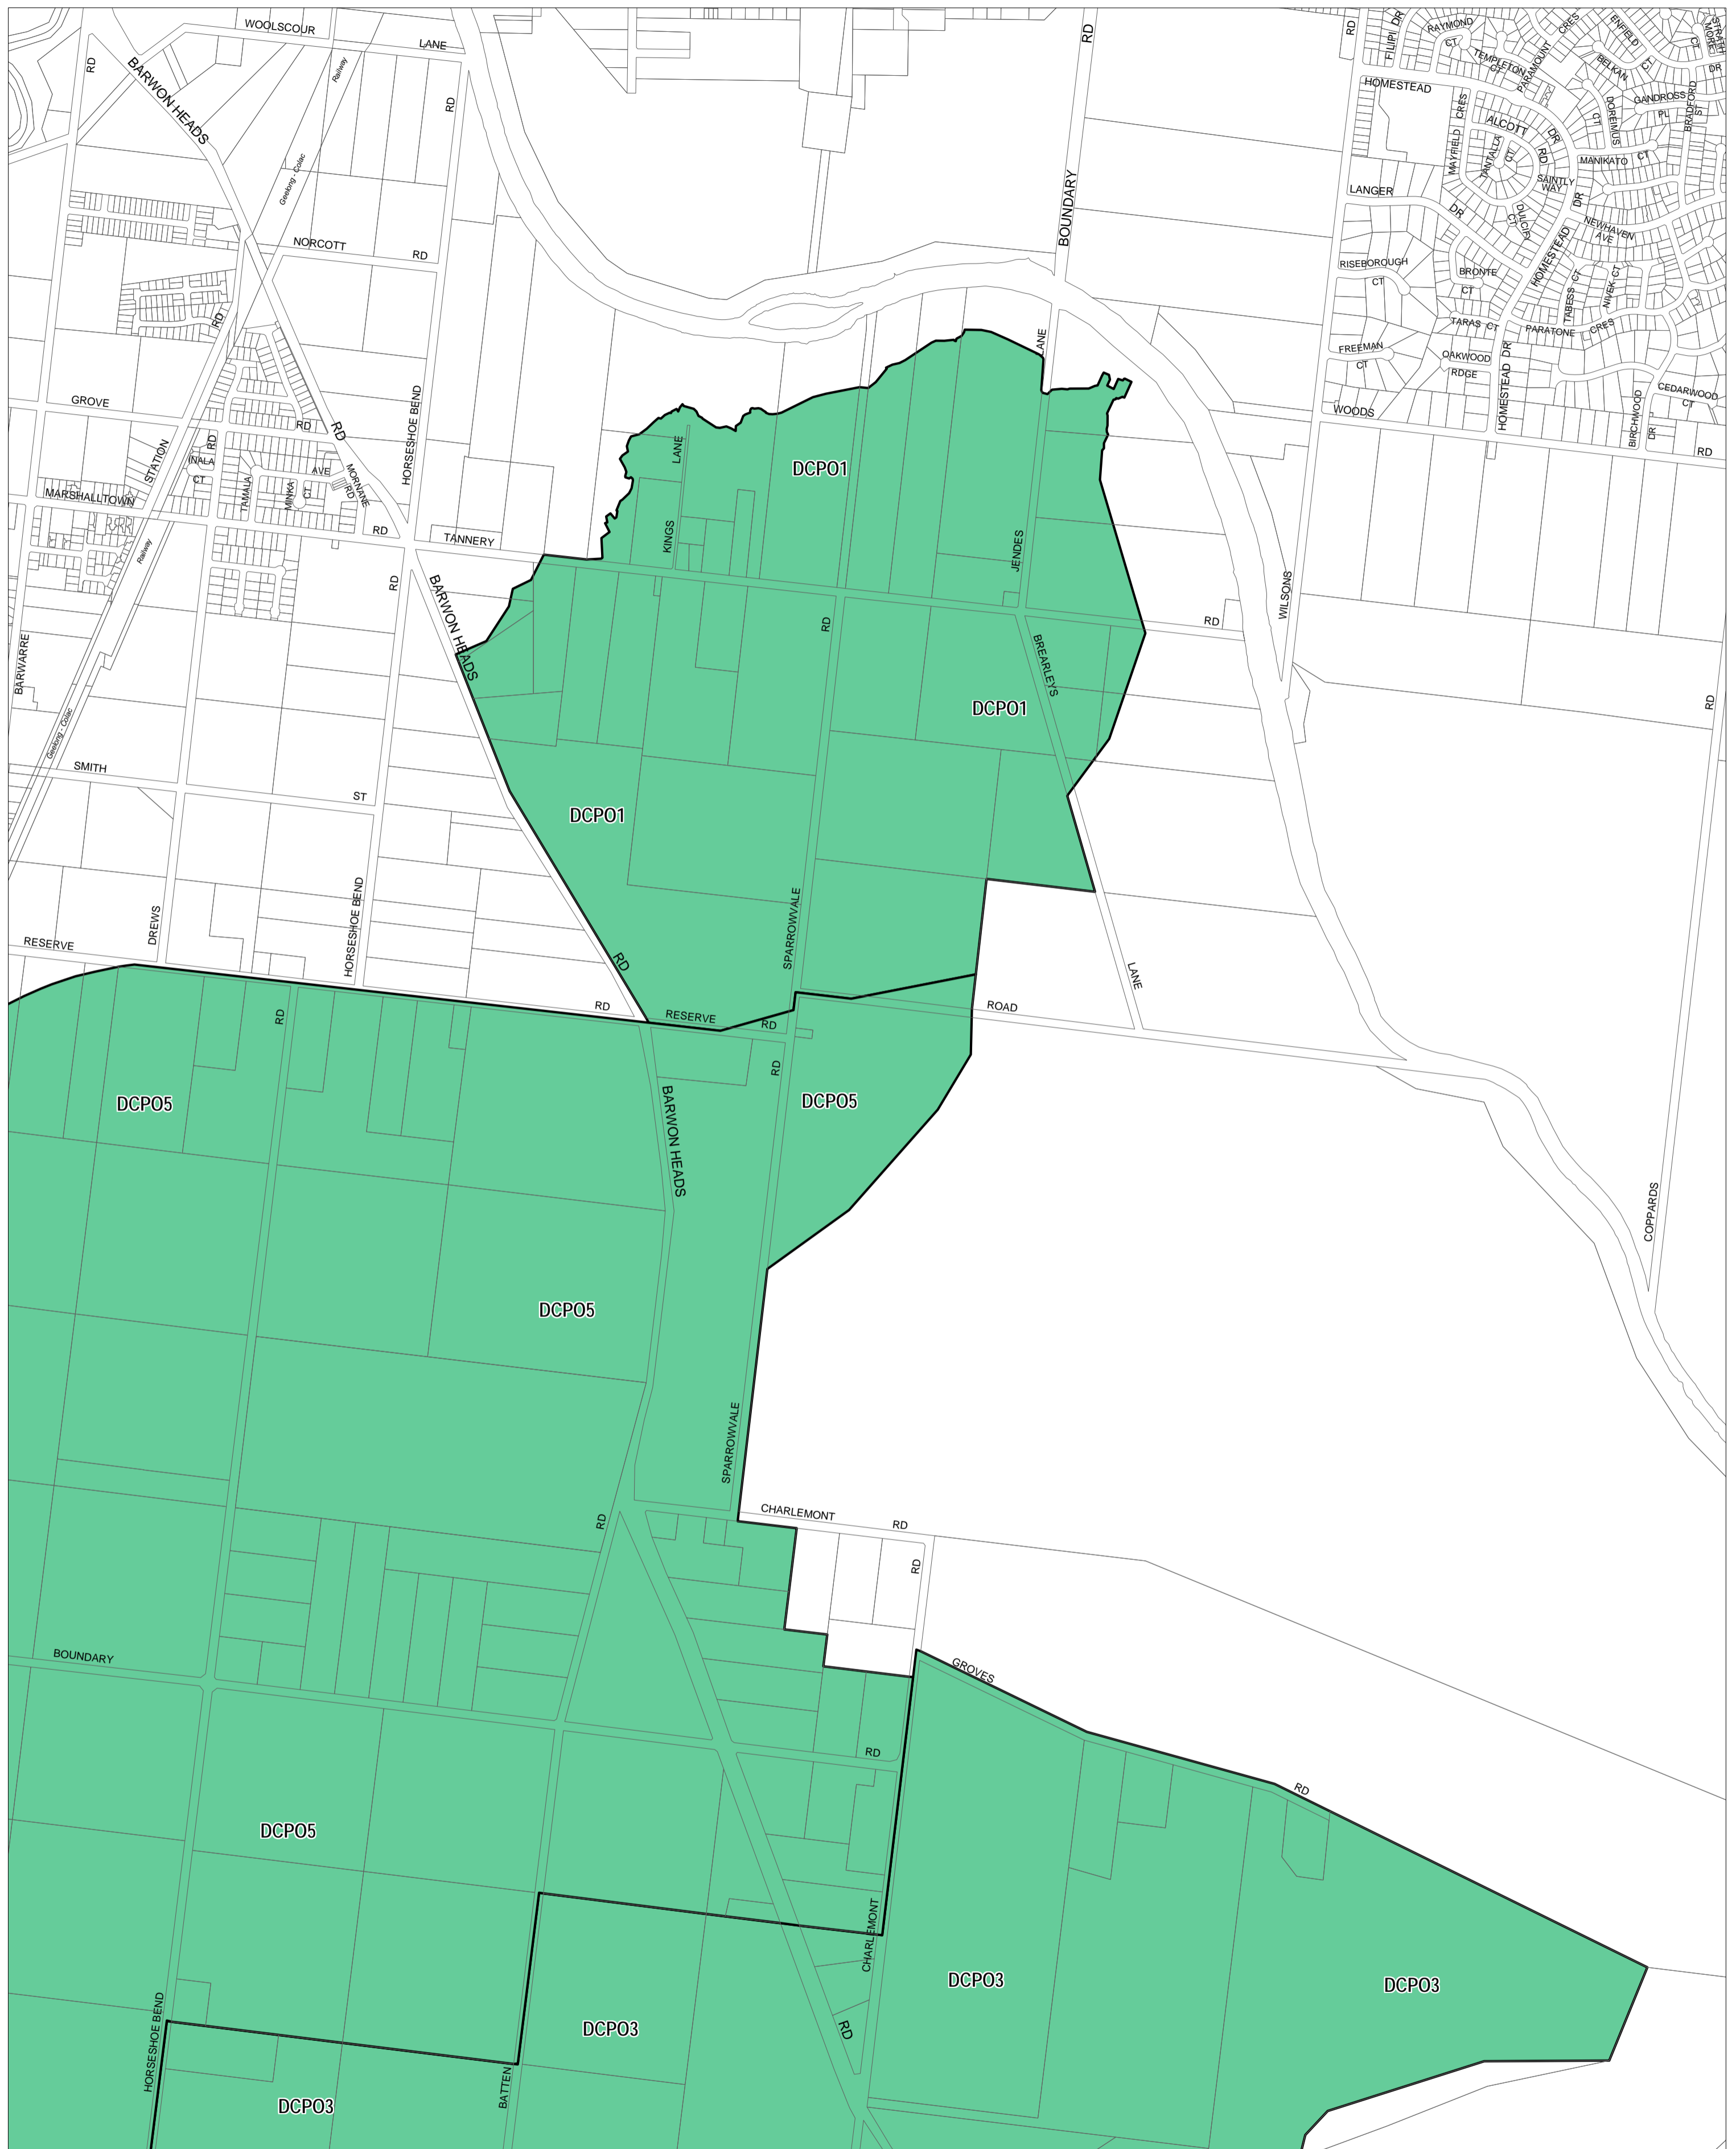

GREATER GEELONG PLANNING SCHEME - LOCAL PROVISION

Overlays	
 DCP01	Development Contributions Plan Overlay - Schedule 1
 DCP02	Development Contributions Plan Overlay - Schedule 3
 DCP03	Development Contributions Plan Overlay - Schedule 5

AUSTRALIAN MAP GRID ZONE 55

INDEX TO ADJOINING METRIC SERIES MAP

1	2	3	4
5	6	7	8
9	10	11	12
13	14	15	16
17	18	19	20
21	22	23	24
25	26	27	28
29	30	31	32
33	34	35	36
37	38	39	40
41	42	43	44
45	46	47	48
49	50	51	52
53	54	55	56
57	58	59	60
61	62	63	64
65	66	67	68
69	70	71	72
73	74	75	76
77	78	79	80
81	82	83	84
85	86	87	88
89	90	91	92

Printed: 21/11/2014

AMENDMENT C259