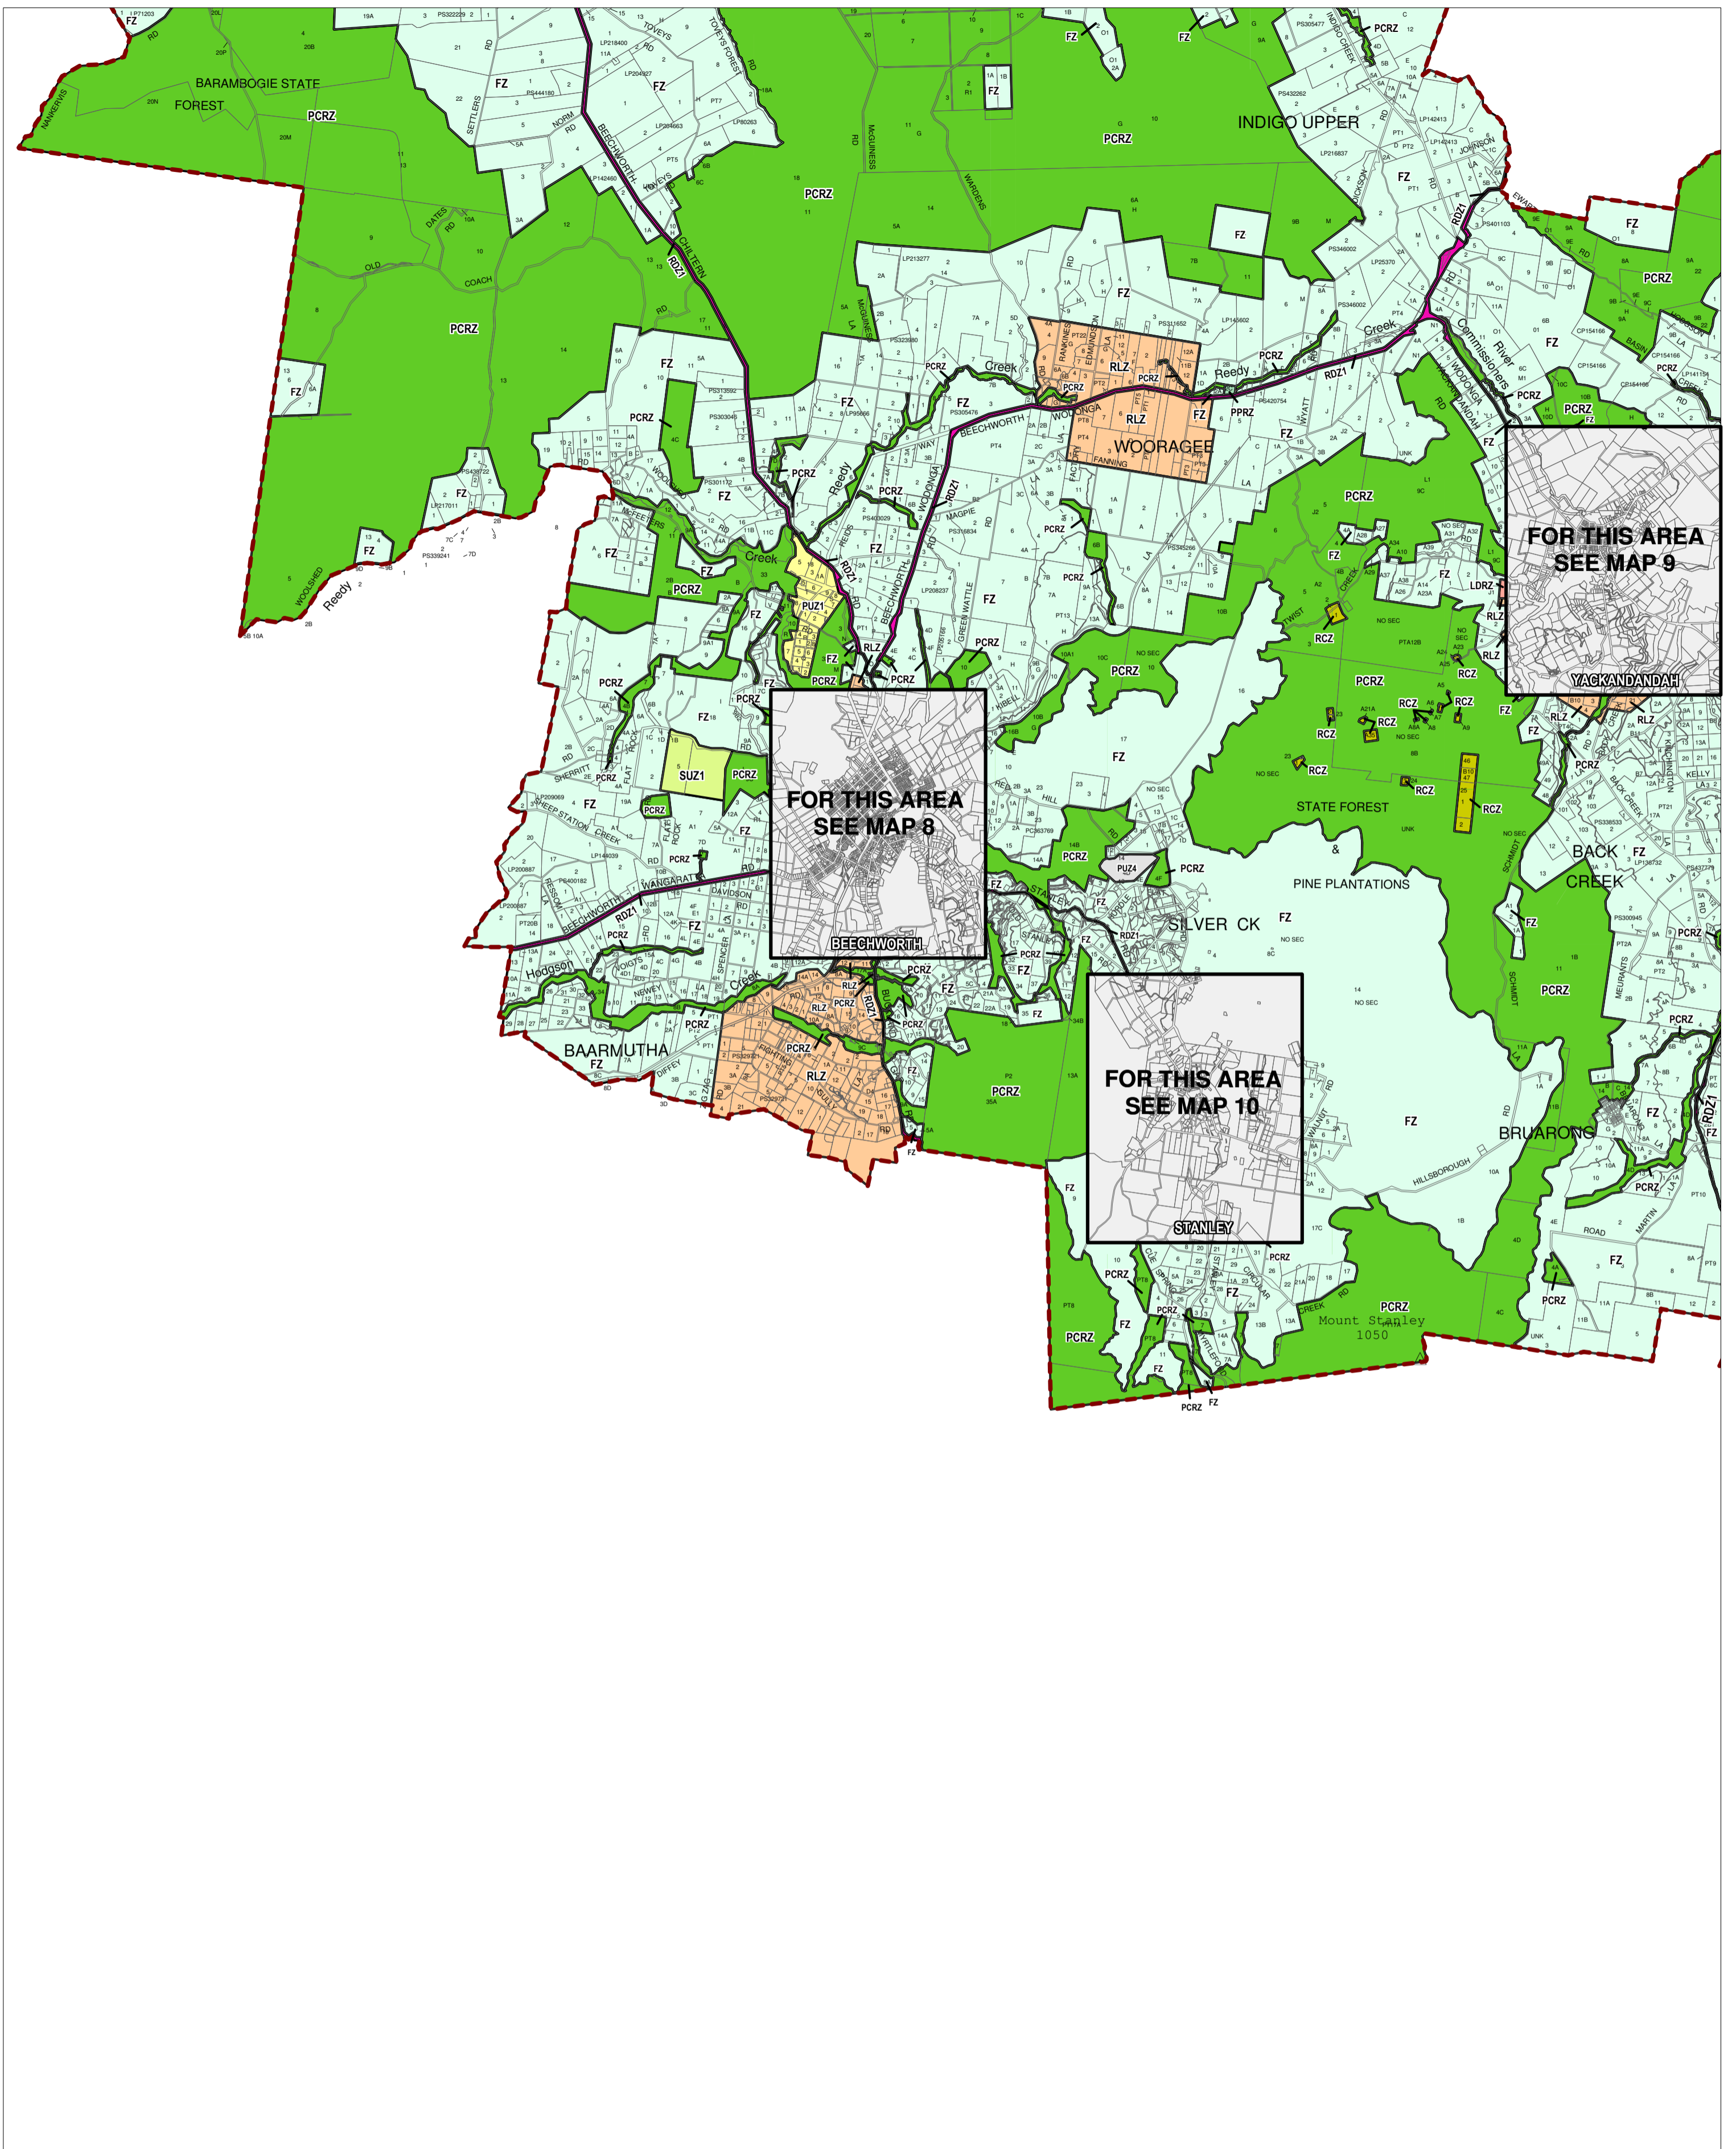

INDIGO PLANNING SCHEME - LOCAL PROVISION

Public Land		Special Purpose	
	Public Conservation And Resource Zone		Rural Conservation Zone
	Public Park And Recreation Zone		Rural Living Zone
	Public Use Zone - Service And Utility		Special Use Zone - Schedule 1
	Public Use Zone - Transport		
	Road Zone - Category 1		
Residential			
	Low Density Residential Zone		
Rural			
	Farming Zone		

Printed: 9/5/2014

AMENDMENT C53