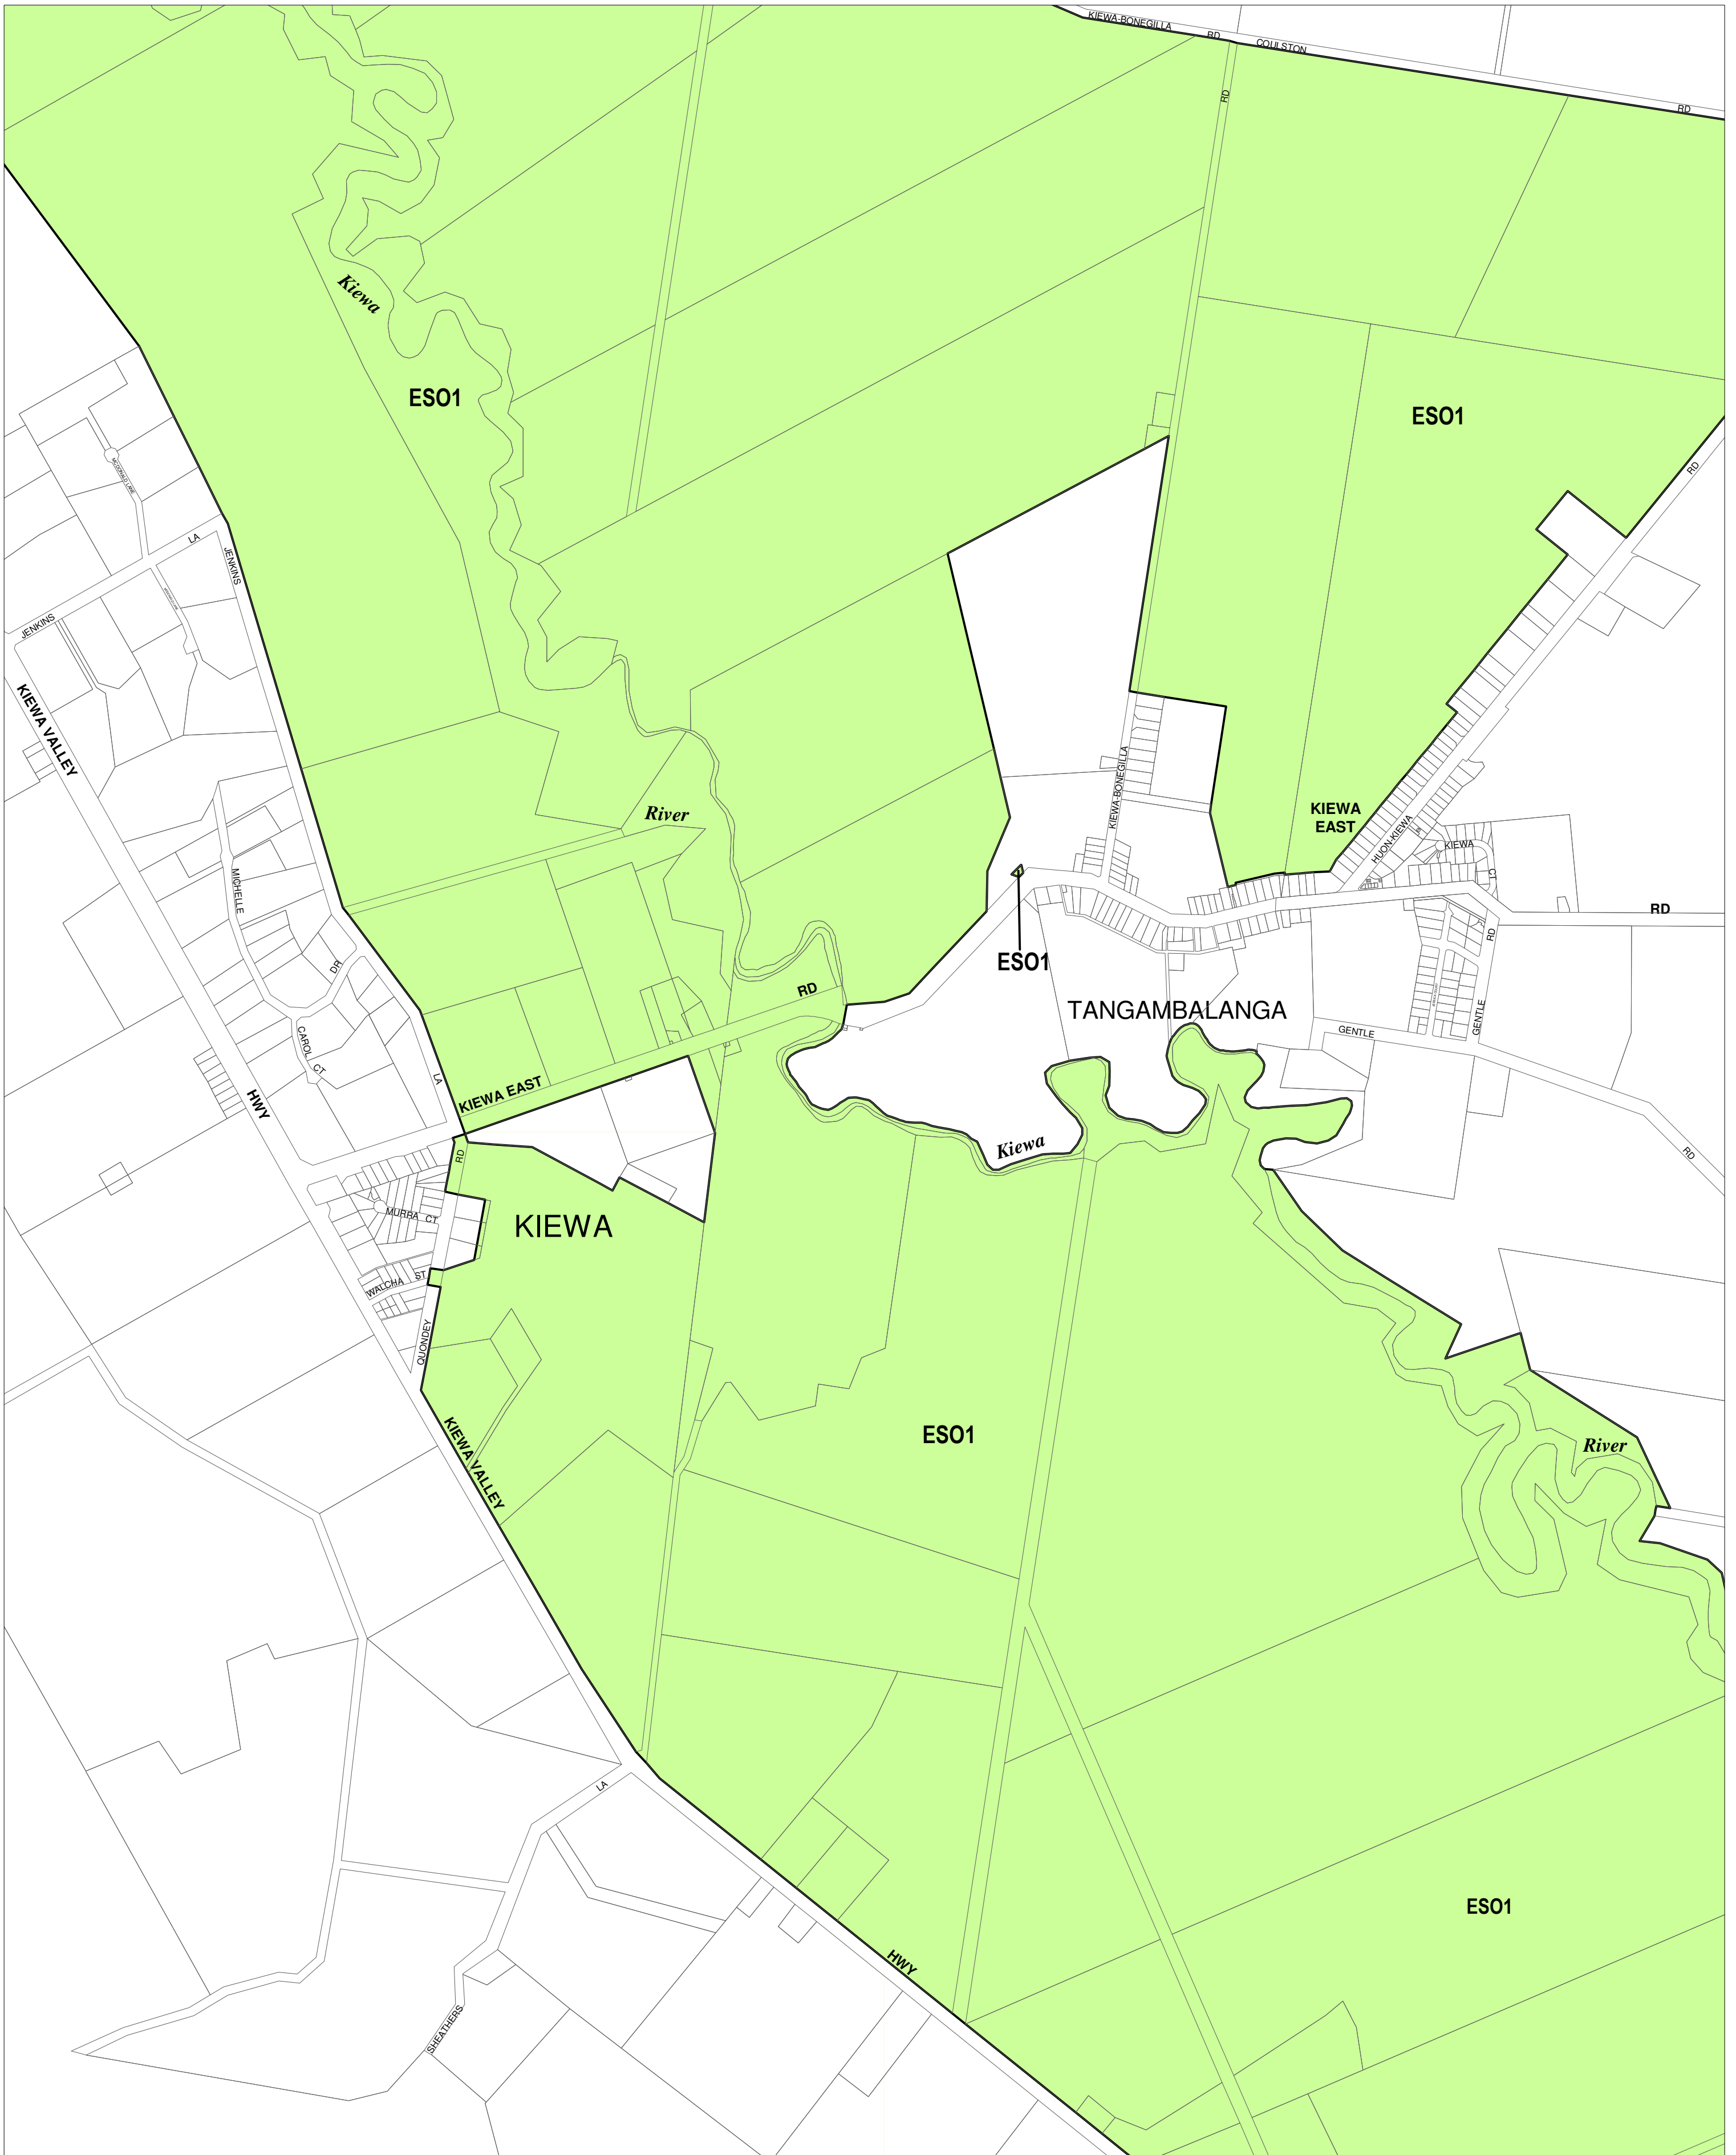

INDIGO PLANNING SCHEME - LOCAL PROVISION

Overlays

ES01 Environmental Significance Overlay - Schedule 1

200 0 200 400 600 800 1000 m

AUSTRALIAN MAP GRID ZONE 55

State Government Victoria

INDEX TO ADJOINING METRIC SERIES MAP

Printed: 5/2/2013

AMENDMENT C58