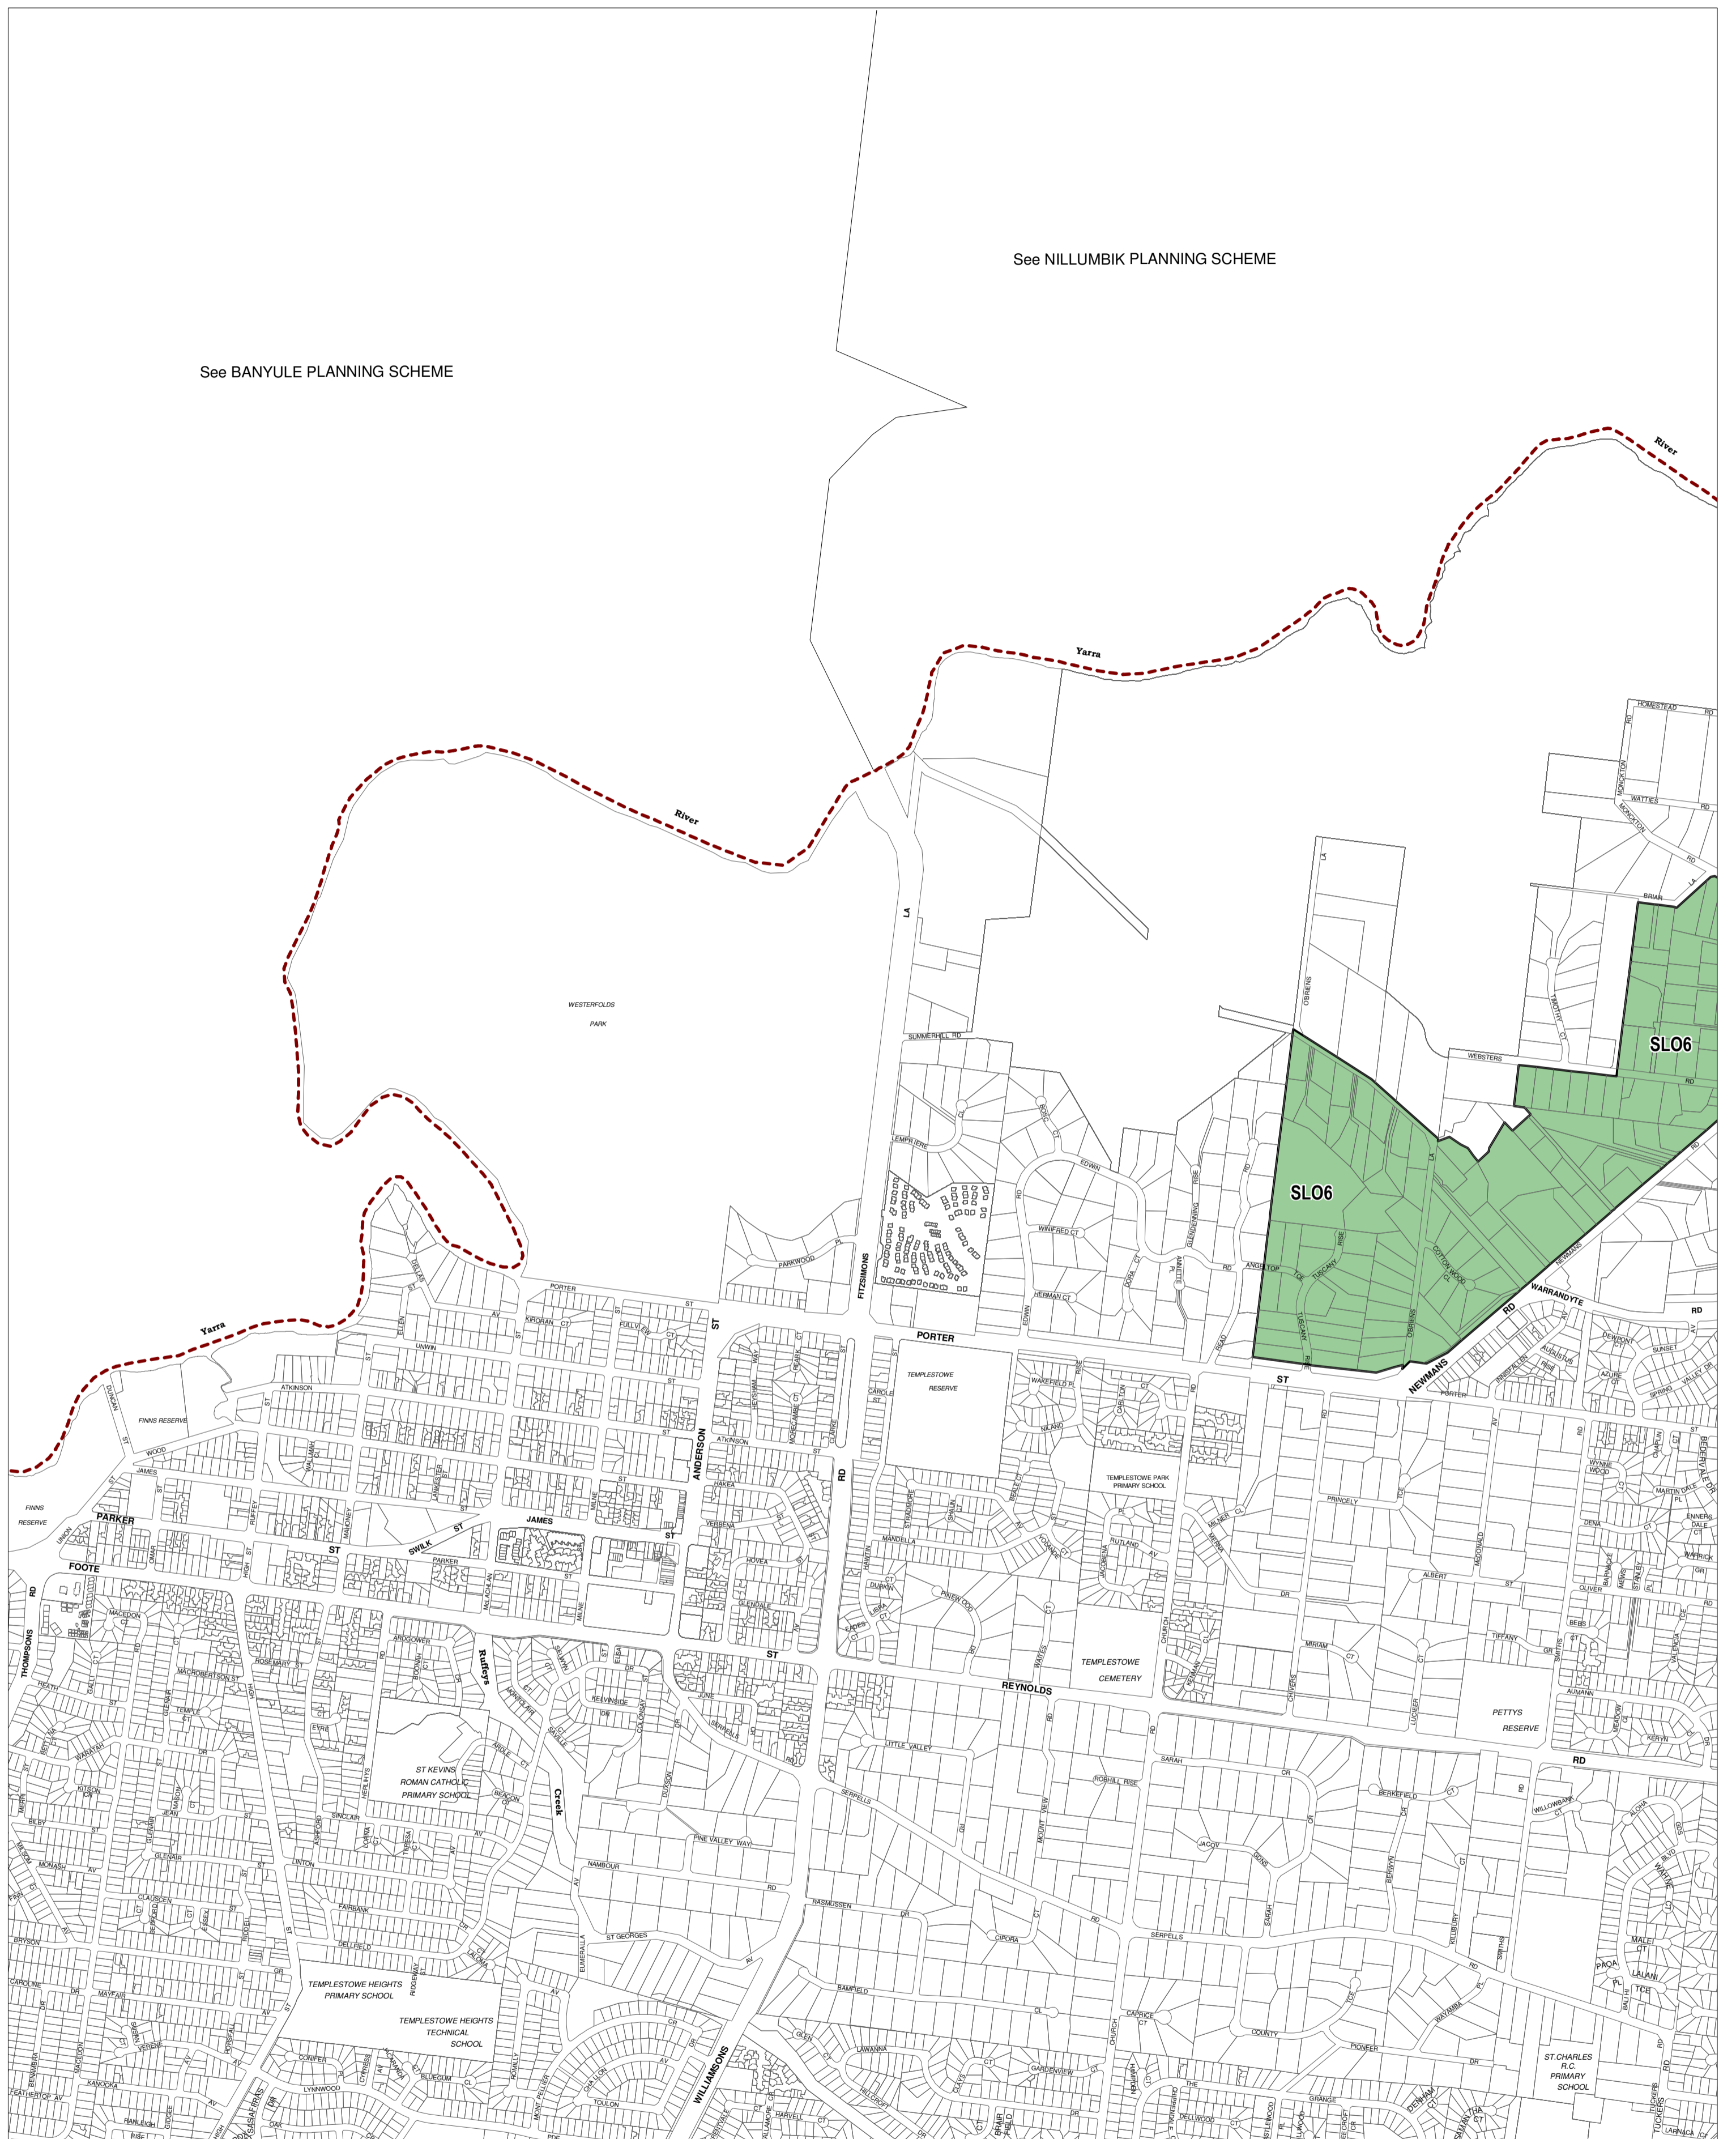

MANNINGHAM PLANNING SCHEME - LOCAL PROVISION

See BANYULE PLANNING SCHEME

See NILLUMBIK PLANNING SCHEME

Overlays

- SLO6 Significant Landscape Overlay - Schedule 6

200 0 200 400 600 800 1000 m

AUSTRALIAN MAP GRID ZONE 55

INDEX TO ADJOINING METRIC SERIES MAP

			4	5
1	2	3	8	9
6			10	11

Printed: 18/2/2013

AMENDMENT C54