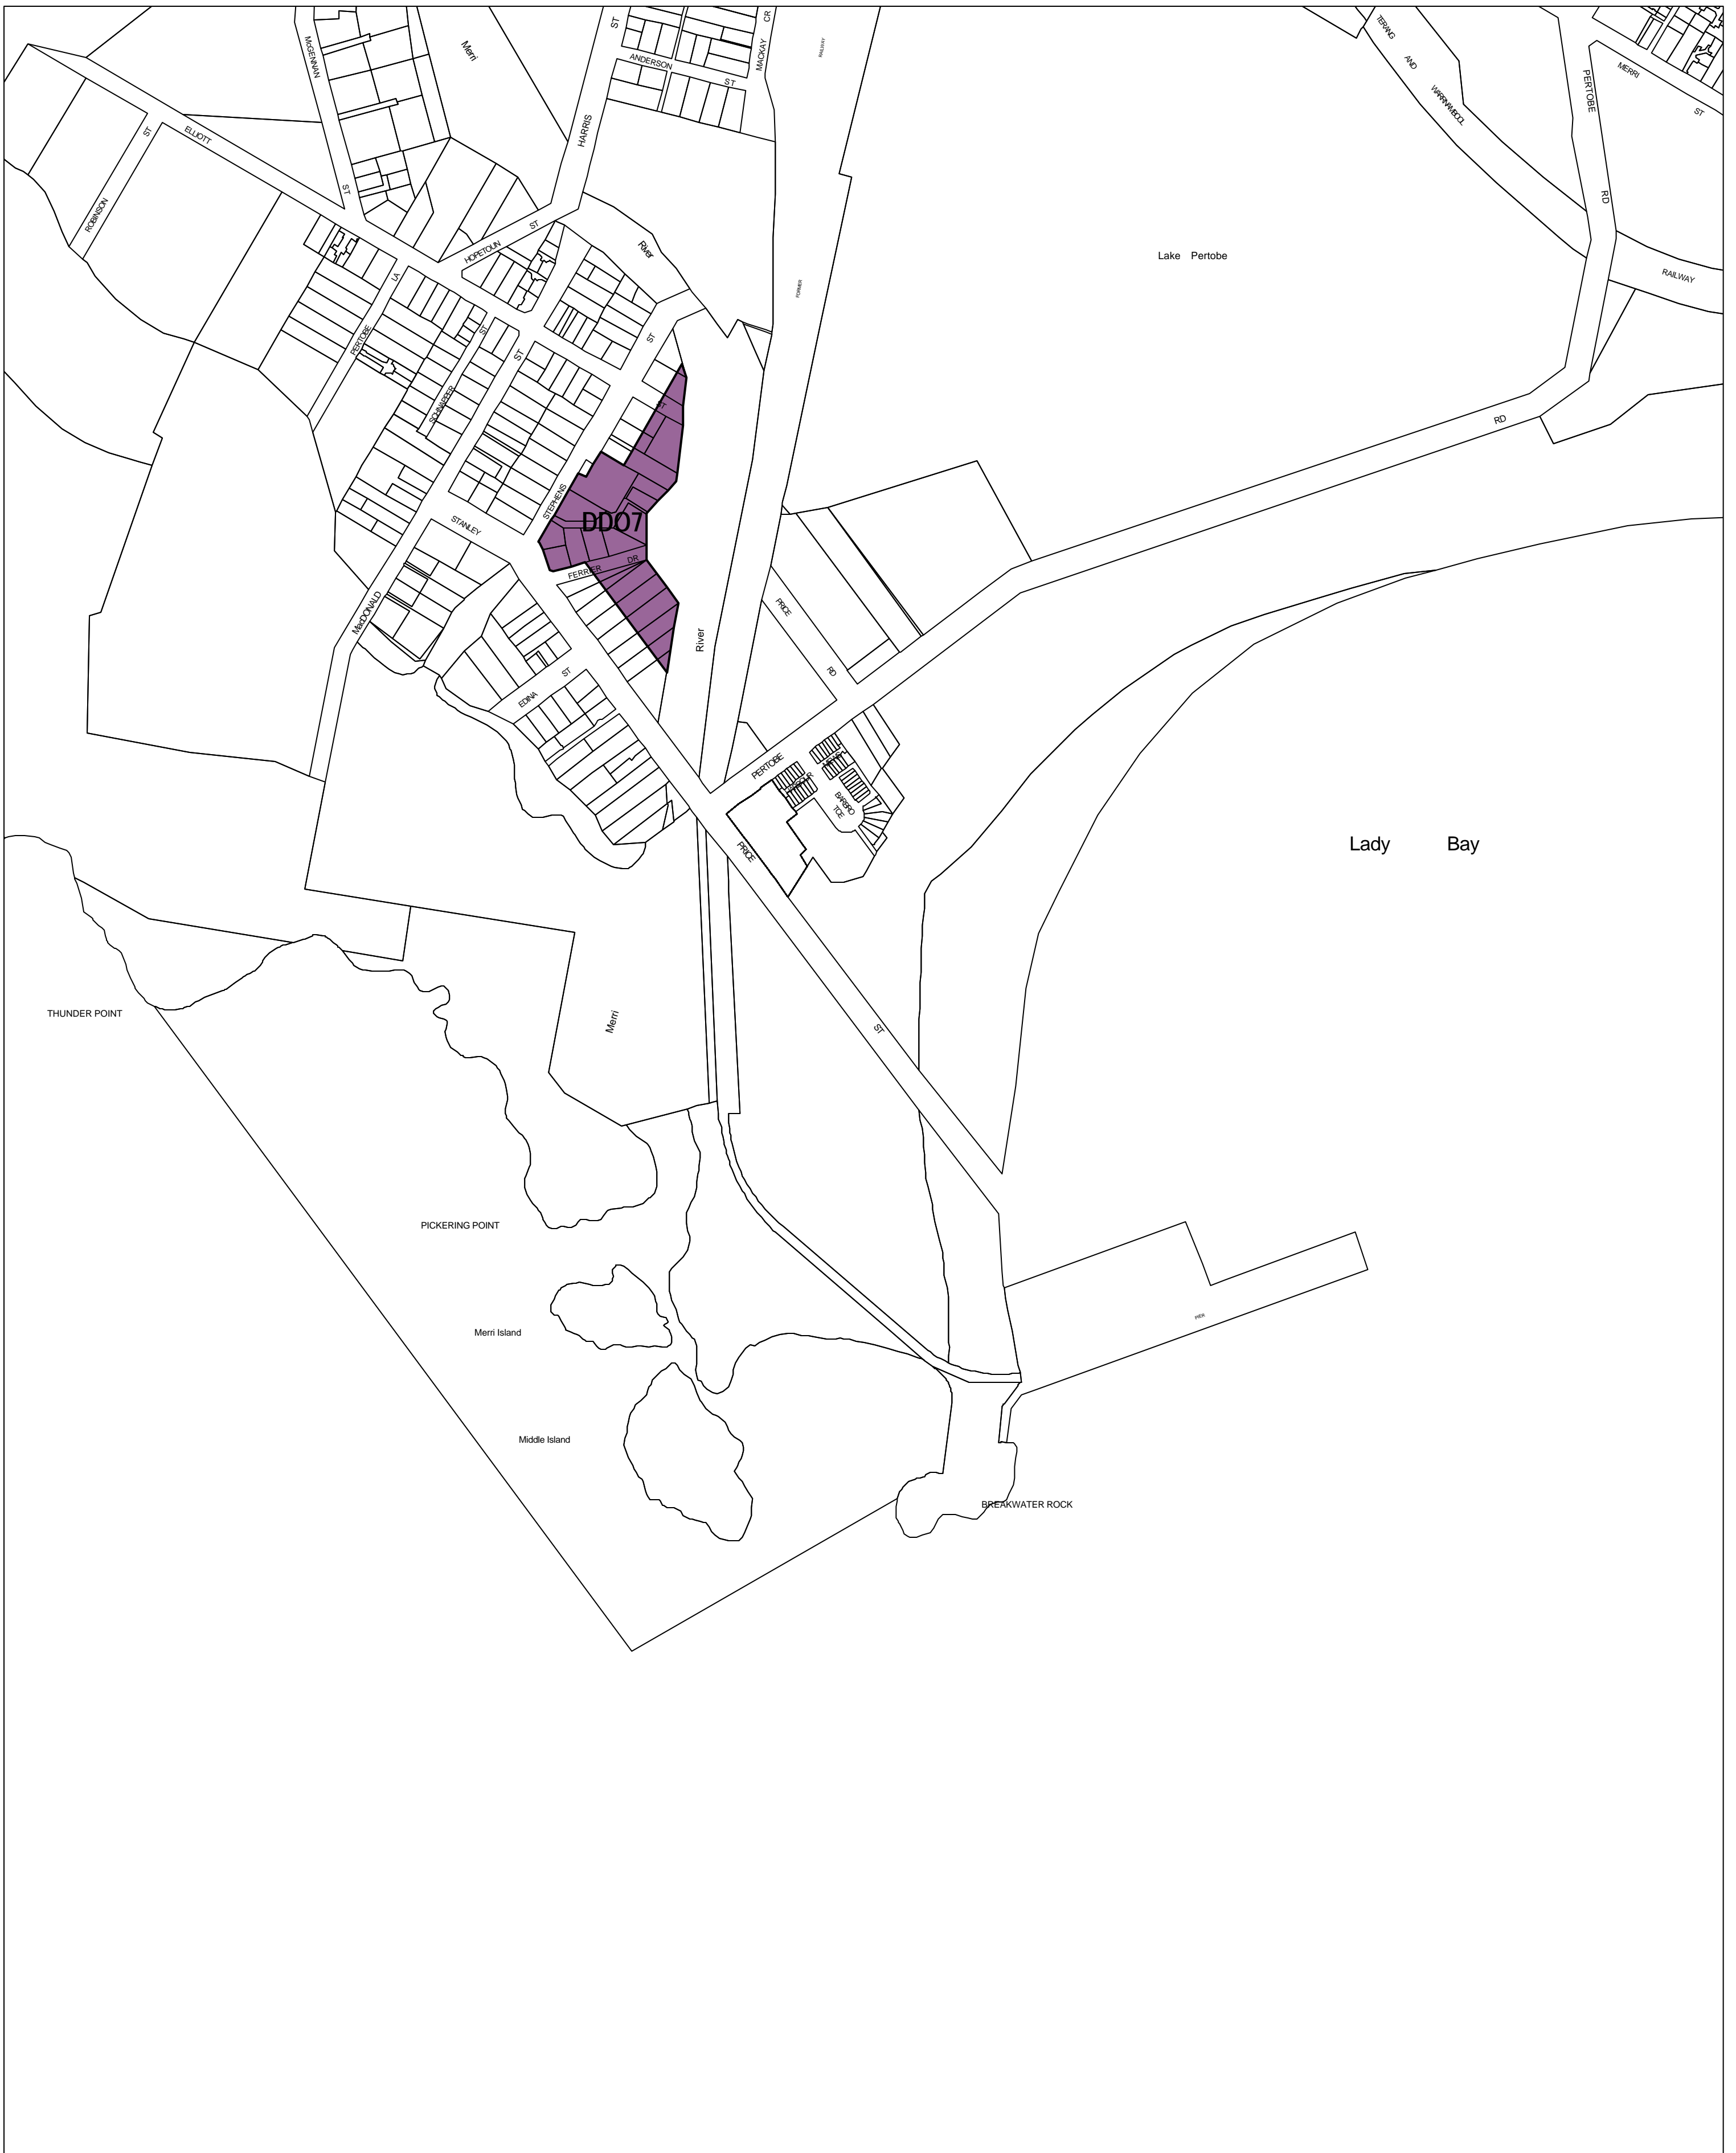

WARRNAMBOOL PLANNING SCHEME - LOCAL PROVISION

Overlays
DD07 Design And Development Overlay - Schedule 7

AUSTRALIAN MAP GRID ZONE 54

Printed: 31/7/2007

AMENDMENT C3