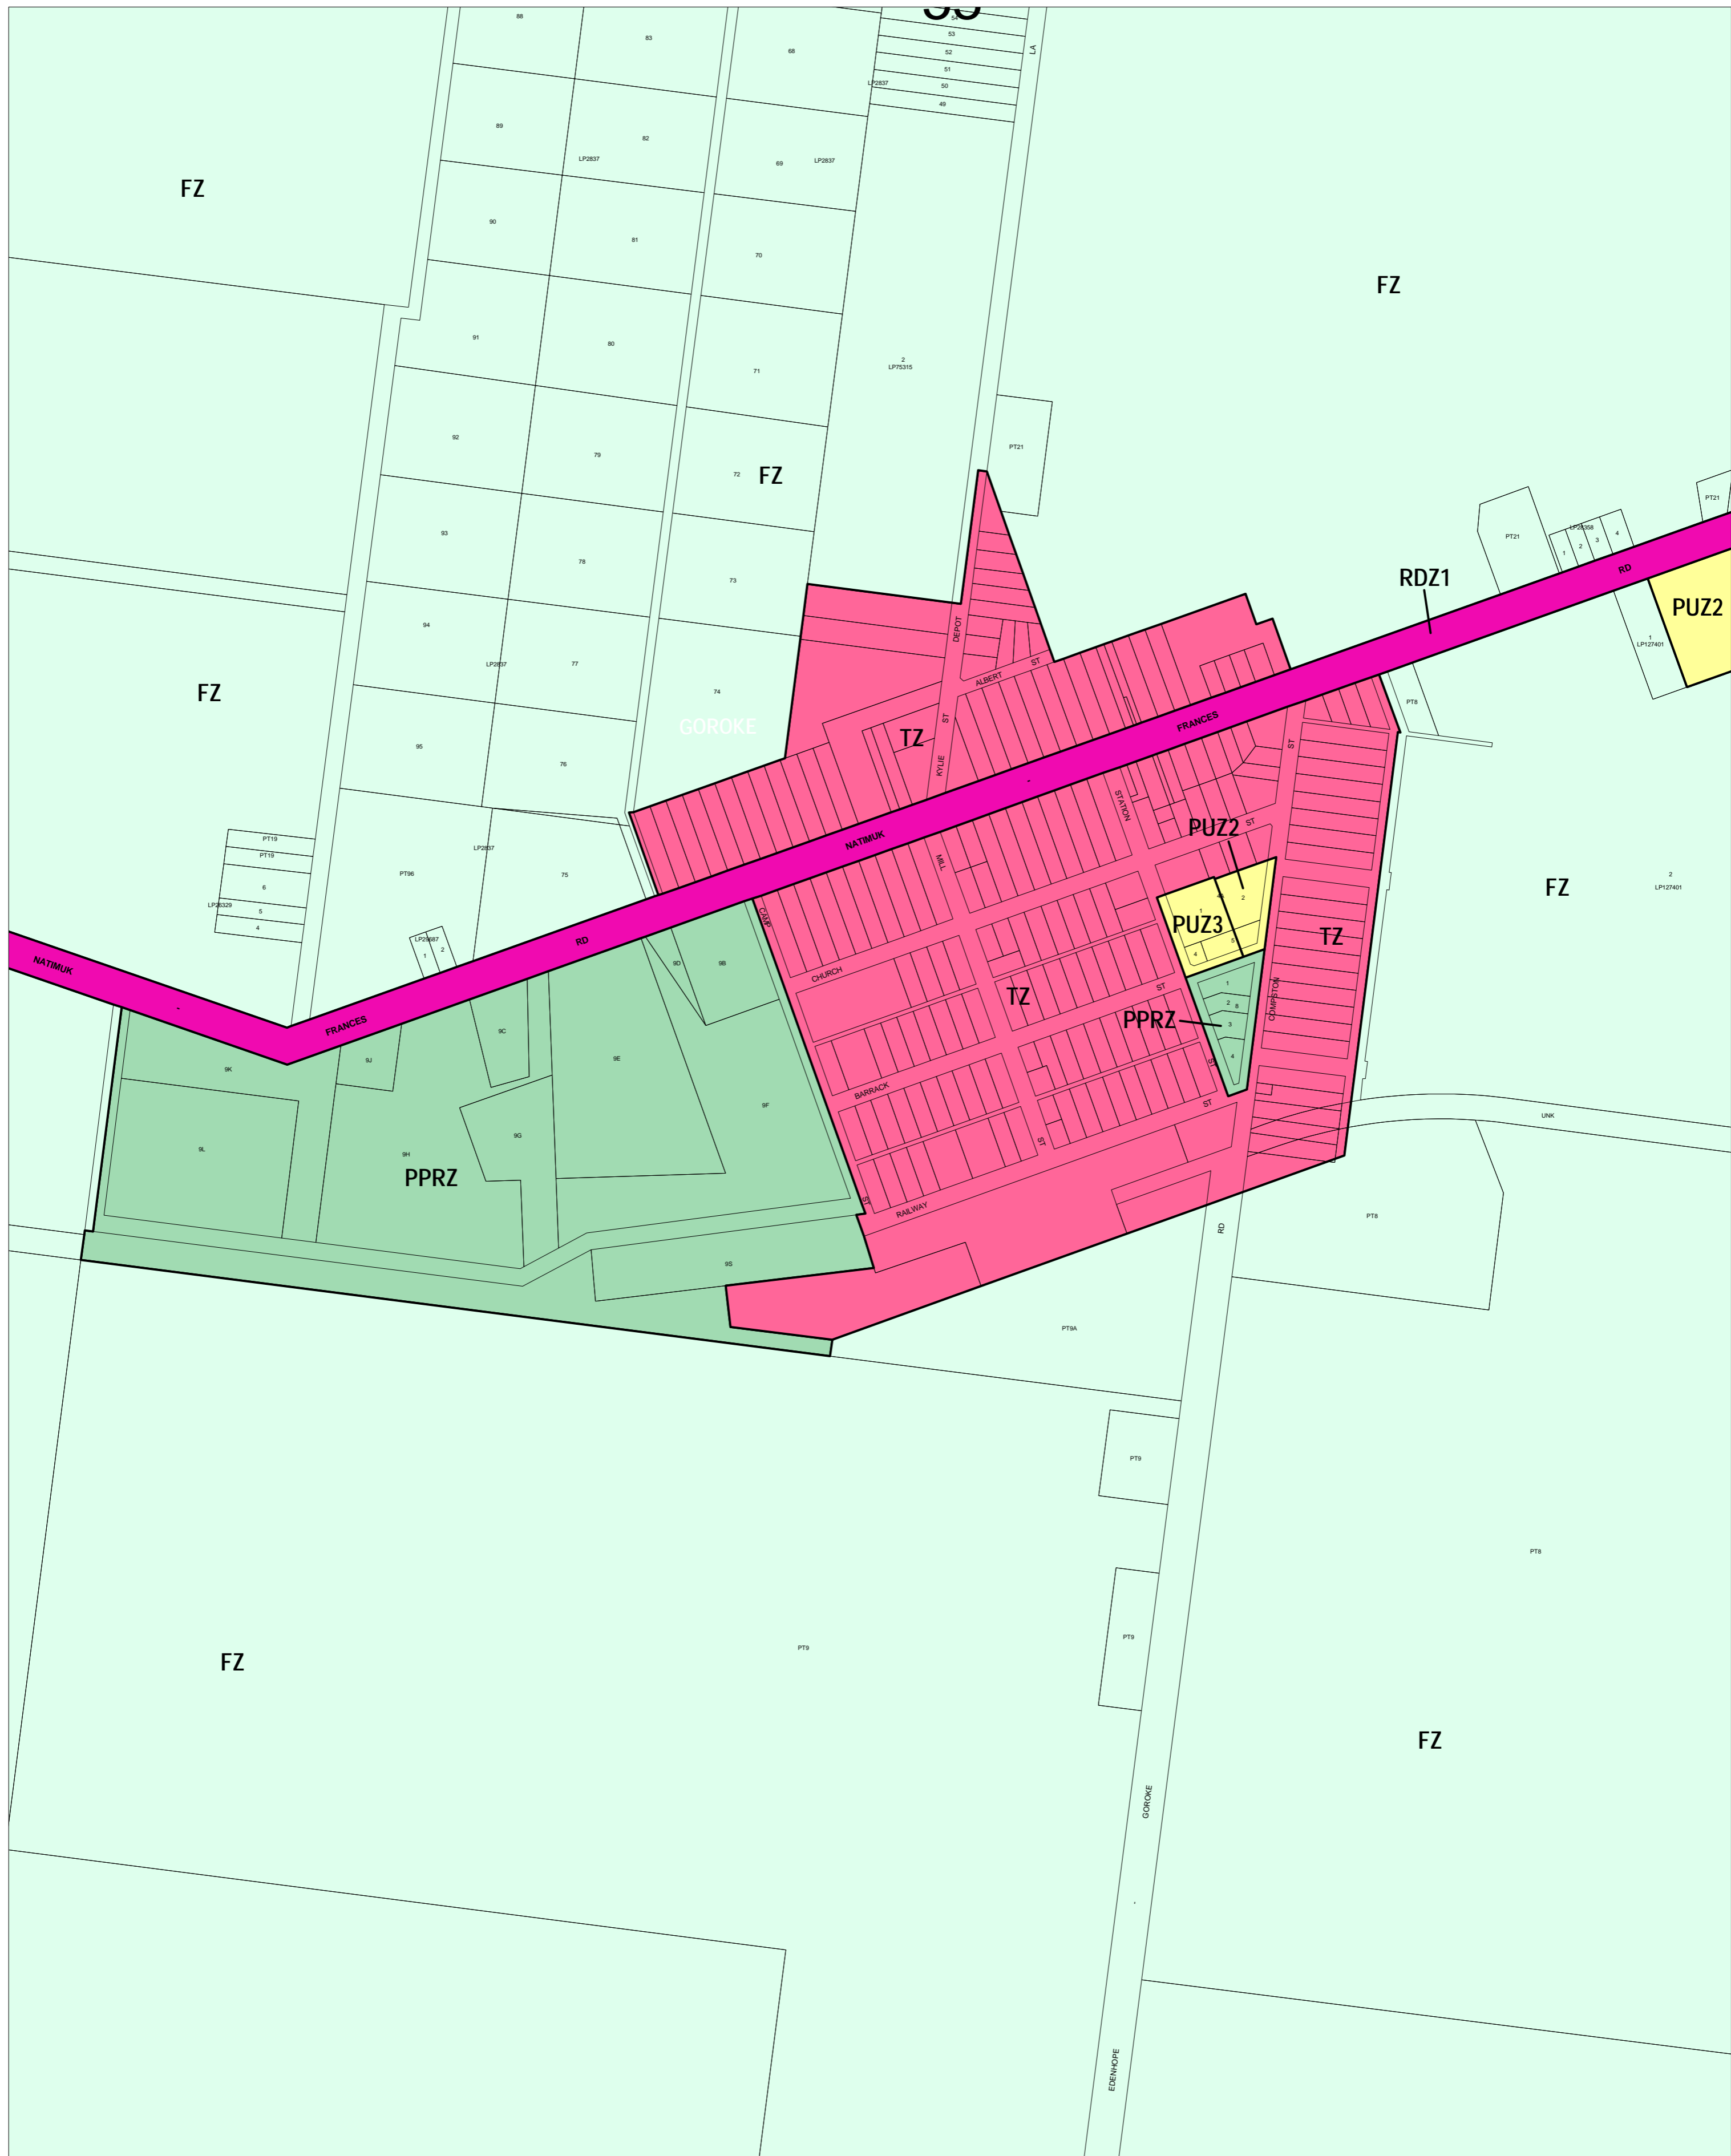

WEST WIMMERA PLANNING SCHEME - LOCAL PROVISION

Public Land	
PPRZ	Public Park And Recreation Zone
PUZ2	Public Use Zone Education
PUZ3	Public Use Zone Health And Community
Residential	
TZ	Township Zone
Rural	
FZ	Farming Zone
RDZ1	Road Zone Category 1

INDEX TO ADJOINING METRIC SERIES MAP

Printed: 11/9/2006

AMENDMENT C10