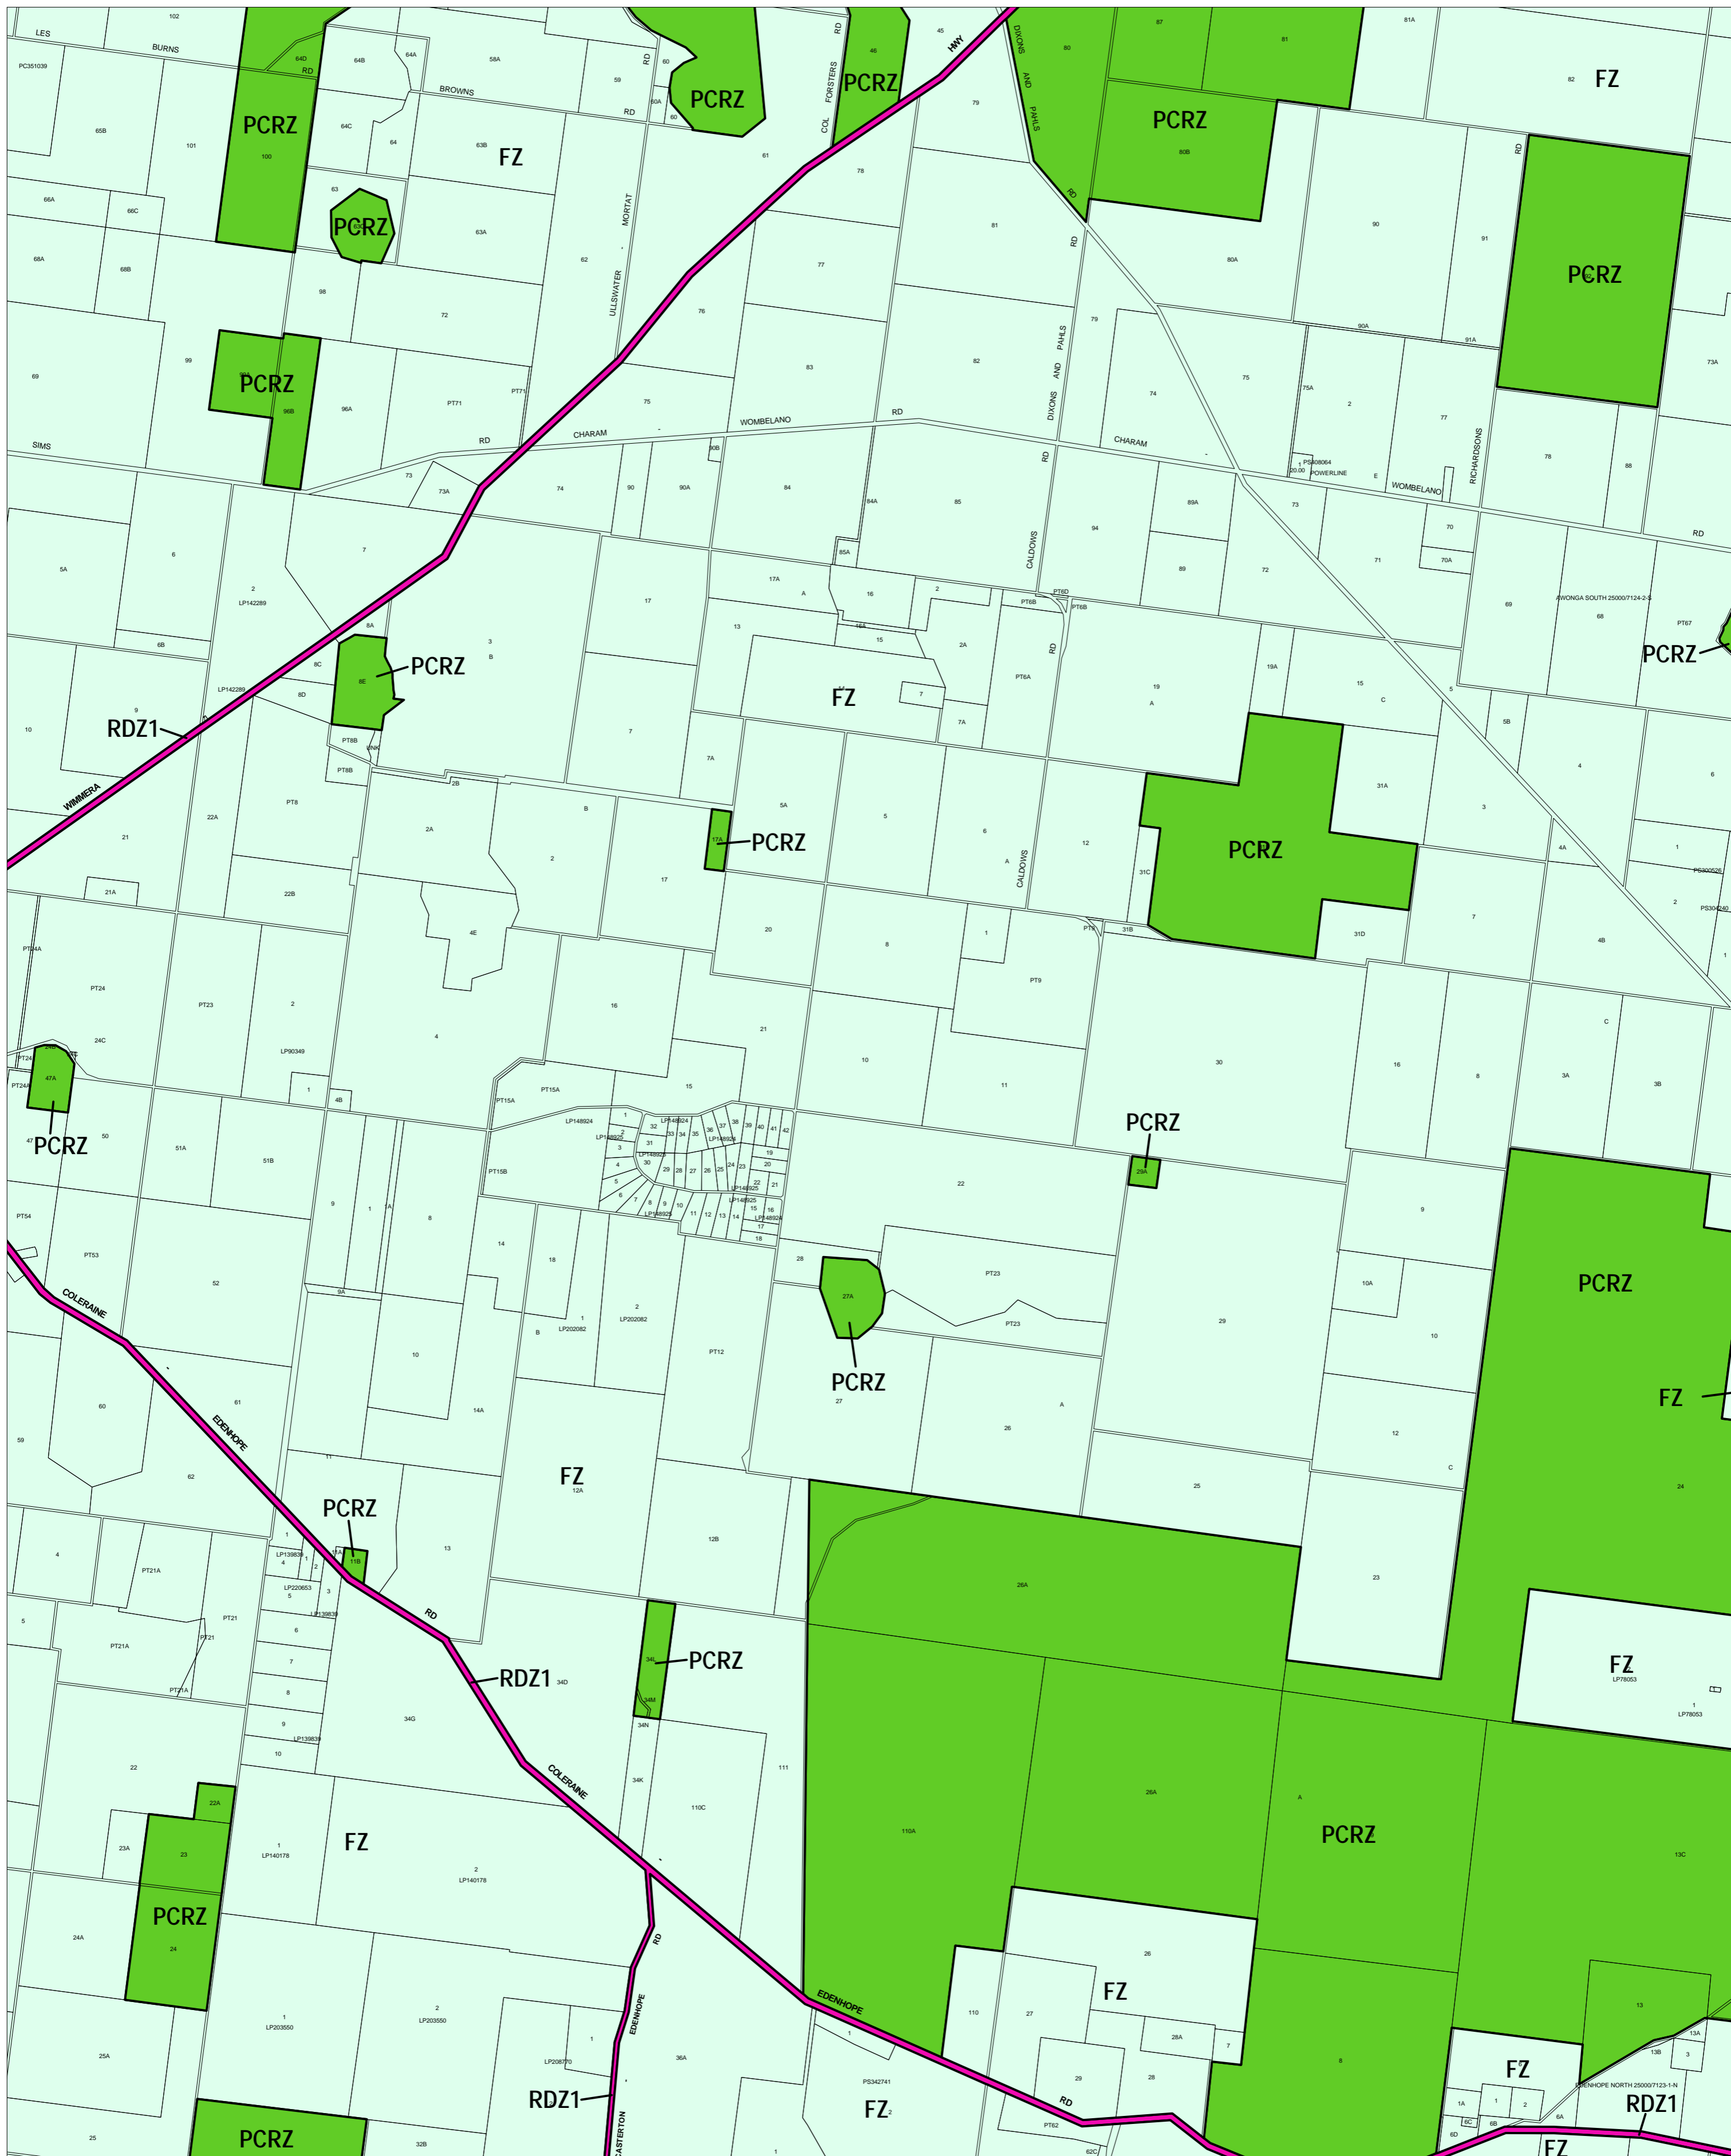

WEST WIMMERA PLANNING SCHEME - LOCAL PROVISION

Public Land

- PCRZ Public Conservation And Resource Zone

Rural

- FZ Farming Zone

Road Zone Category 1

- RDZ1 Road Zone Category 1

Printed: 11/9/2006

AMENDMENT C10