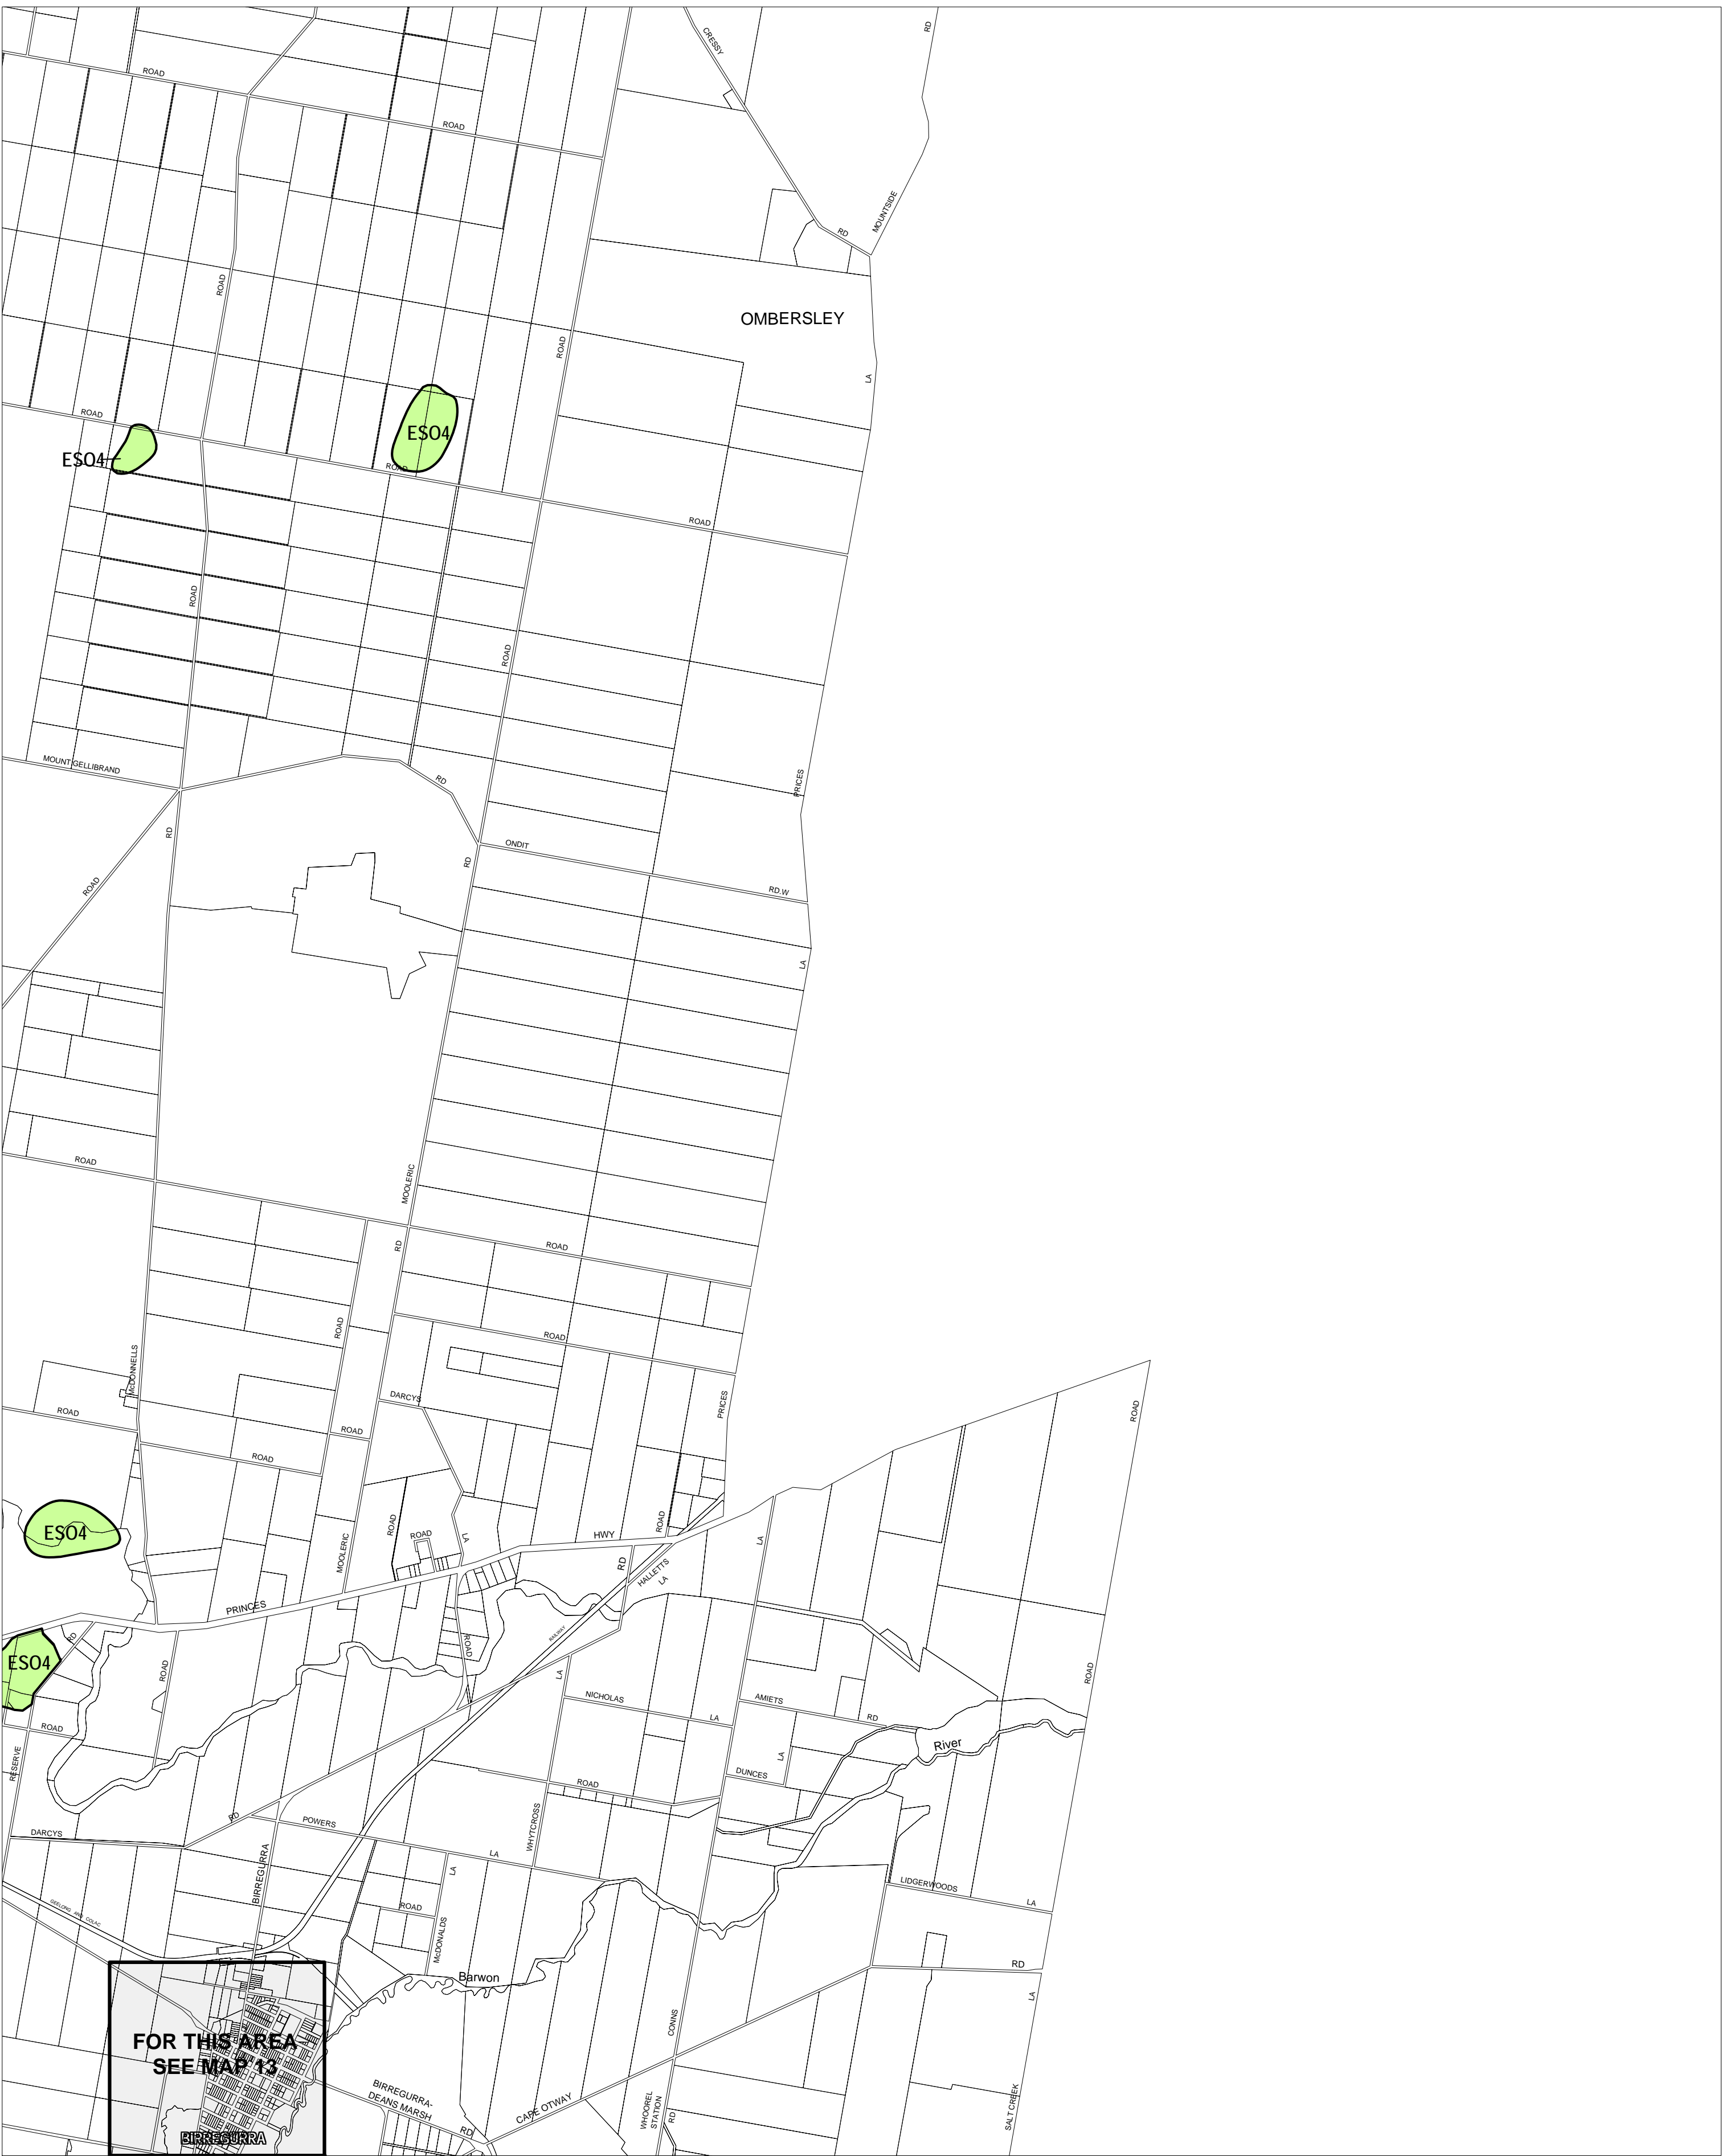

COLAC OTWAY PLANNING SCHEME - LOCAL PROVISION

Overlays

ESO4 Environmental Significance Overlay - Schedule 4

INDEX TO ADJOINING METRIC SERIES MAP

	1	2	4
	5	9	12
14	15	16	18
19	20	21	26
25	26	27	

Printed: 26/9/2007

AMENDMENT C2