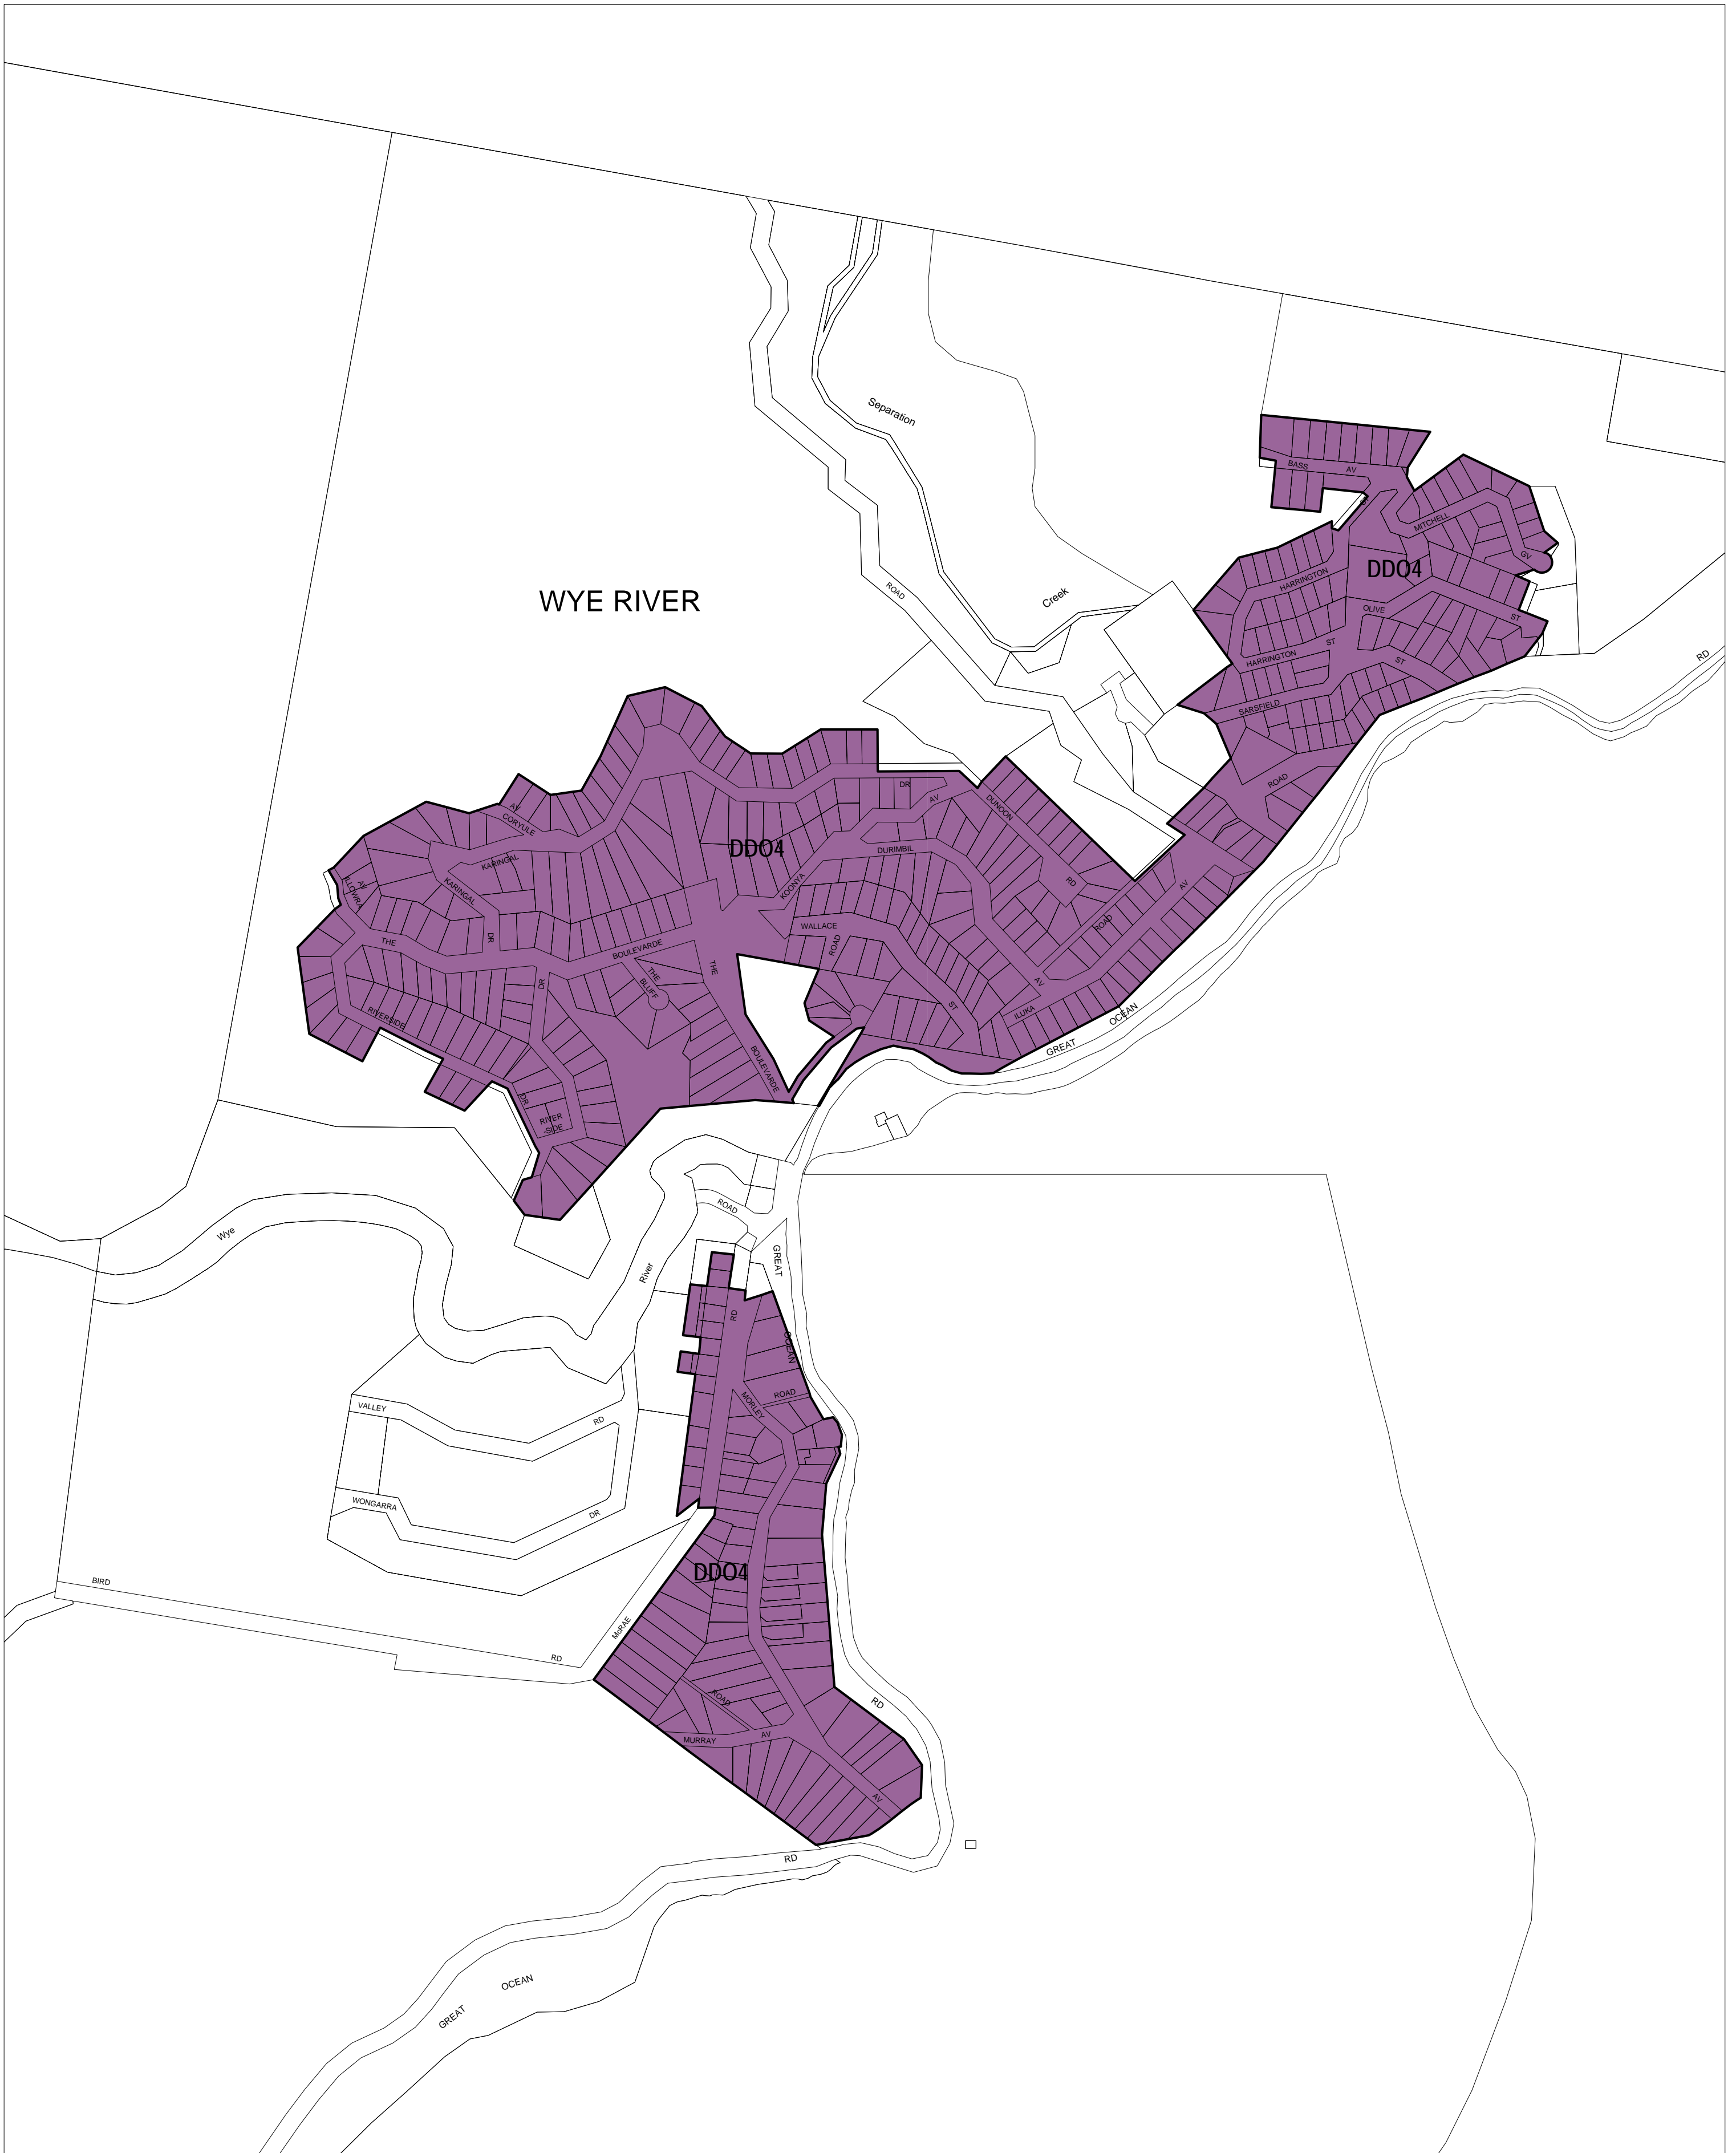

COLAC OTWAY PLANNING SCHEME - LOCAL PROVISION

Overlays

DDO4 Design And Development Overlay - Schedule 4 - Weather Protection

INDEX TO ADJOINING METRIC SERIES MAP

	1	2	4
	5	9	12
14	15	16	18
19	20	21	24
25	26	27	

Printed: 25/9/2007