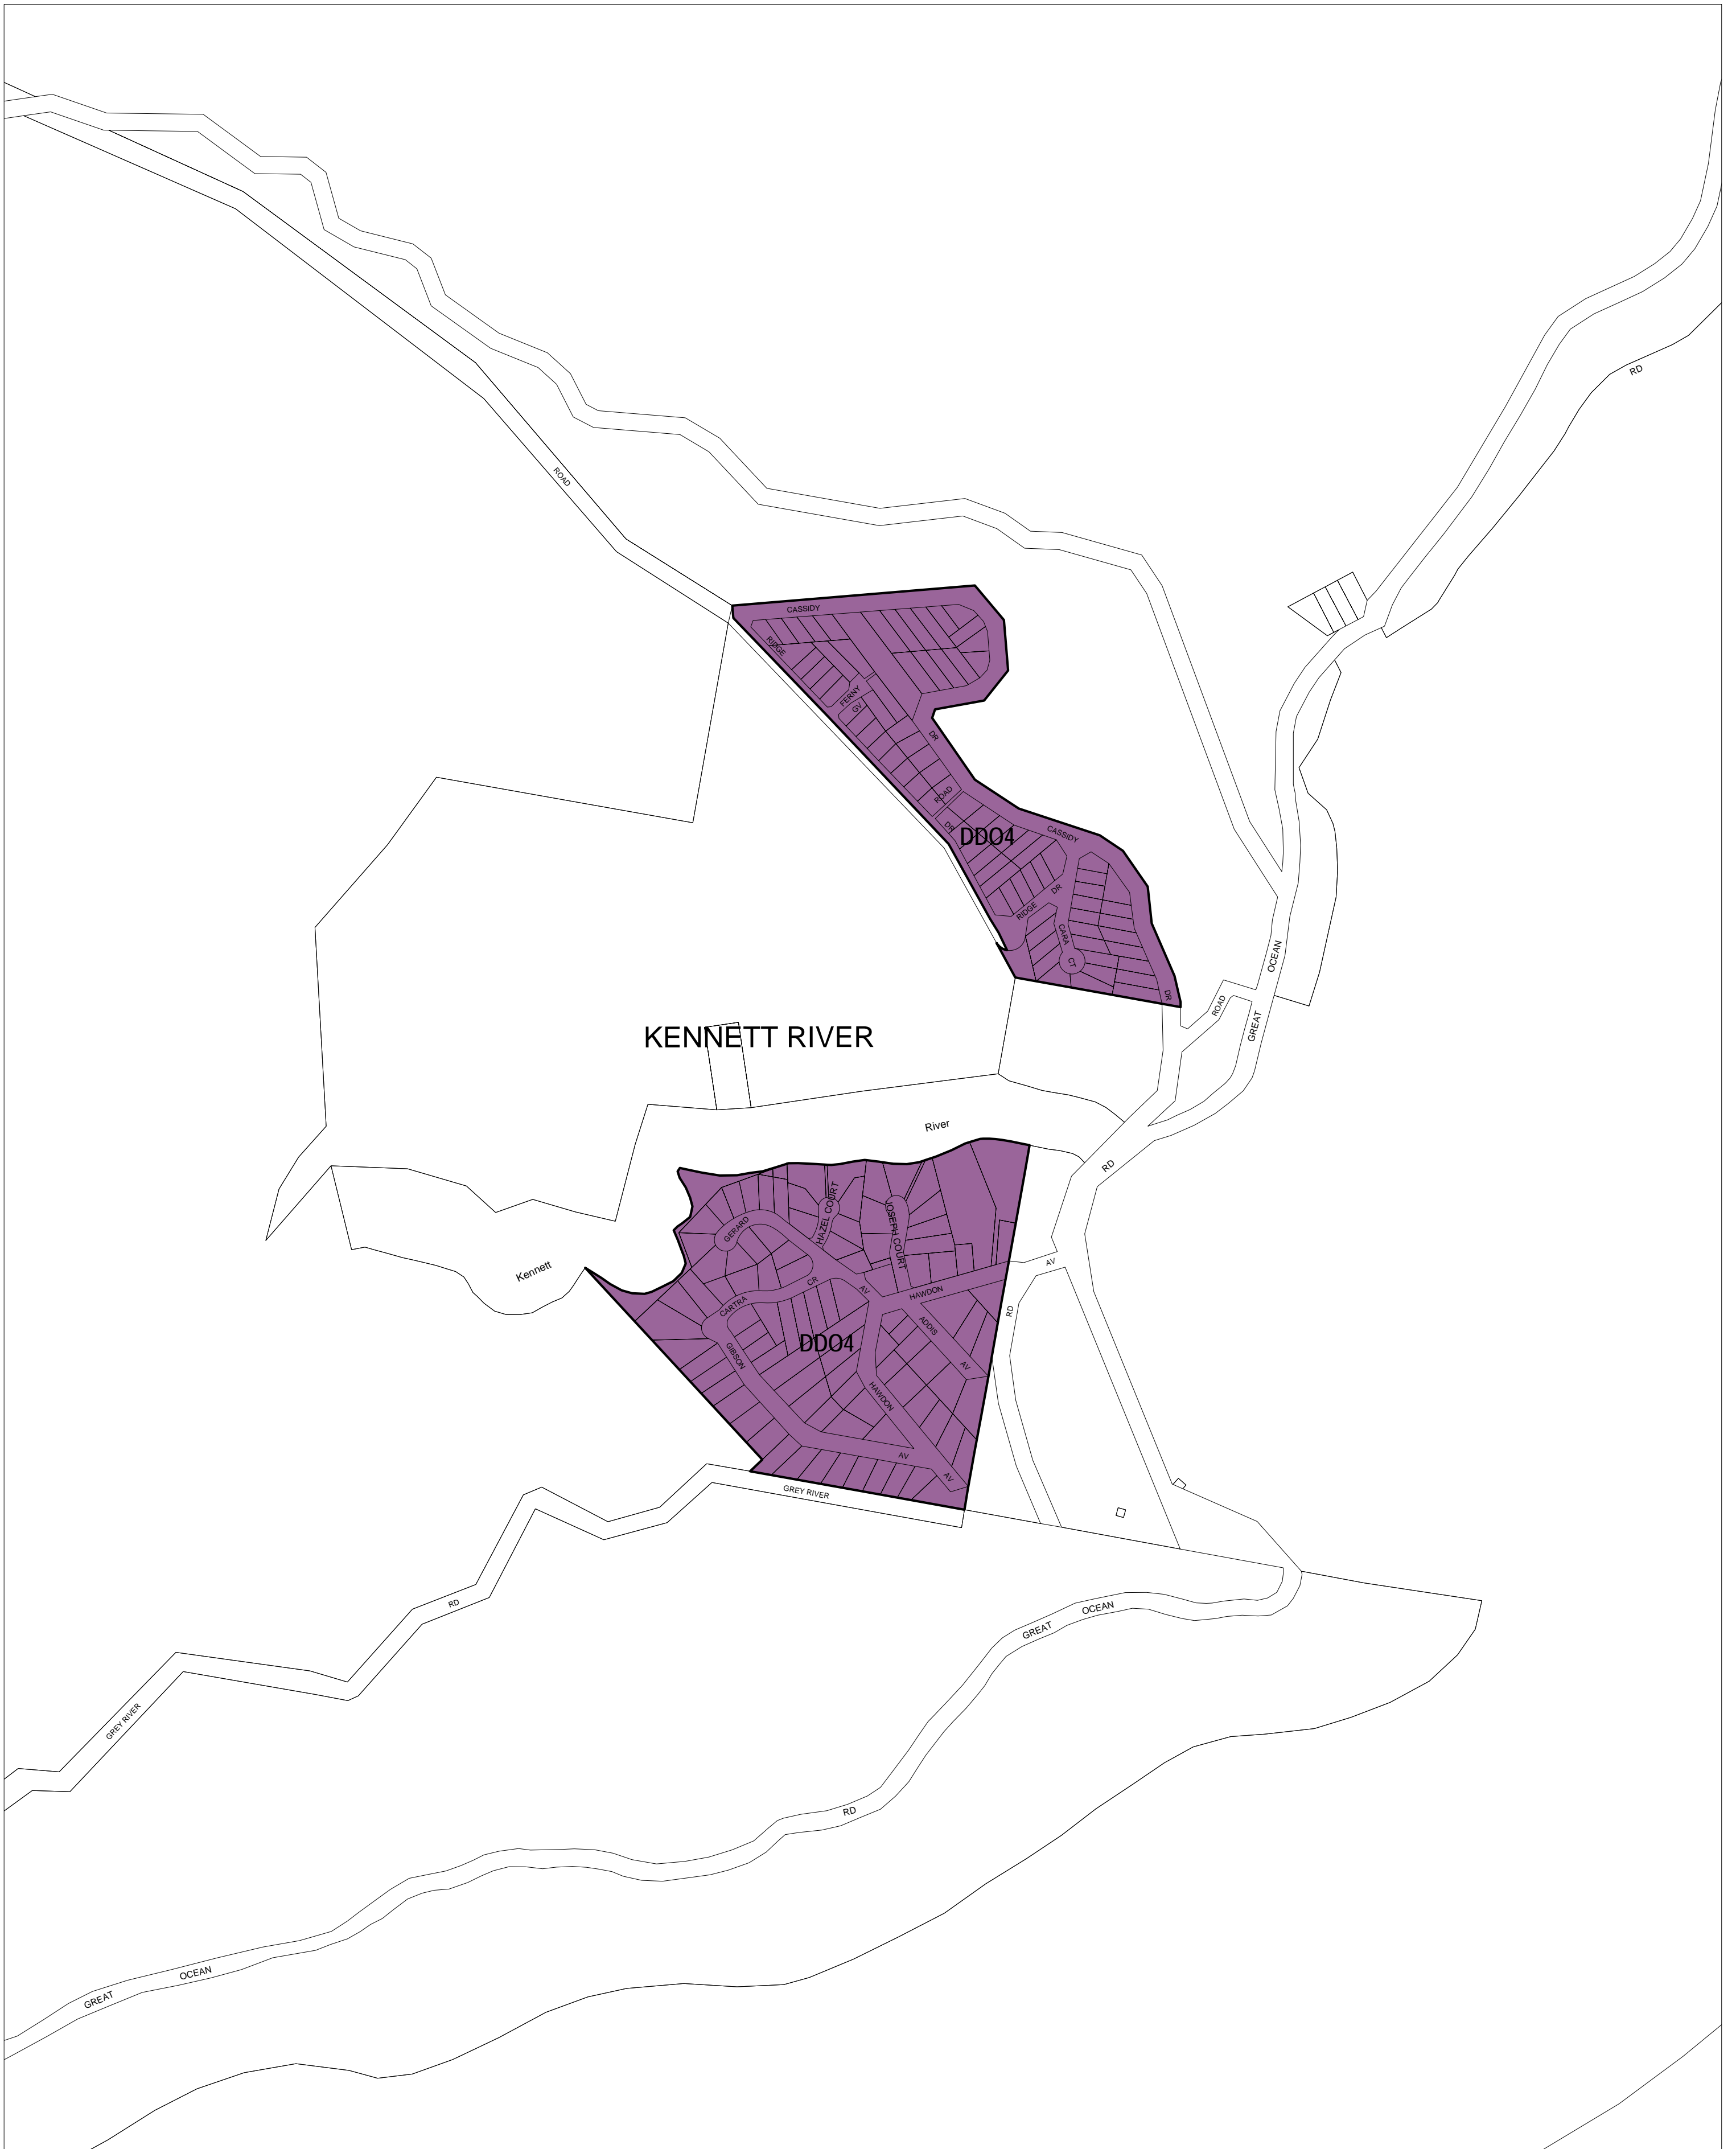

COLAC OTWAY PLANNING SCHEME - LOCAL PROVISION

Overlays

AUSTRALIAN MAP GRID ZONE 54

INDEX TO ADJOINING METRIC SERIES MAP

Printed: 25/9/2007

AMENDMENT C22

DESIGN AND DEVELOPMENT OVERLAY

MAP No 24DDO