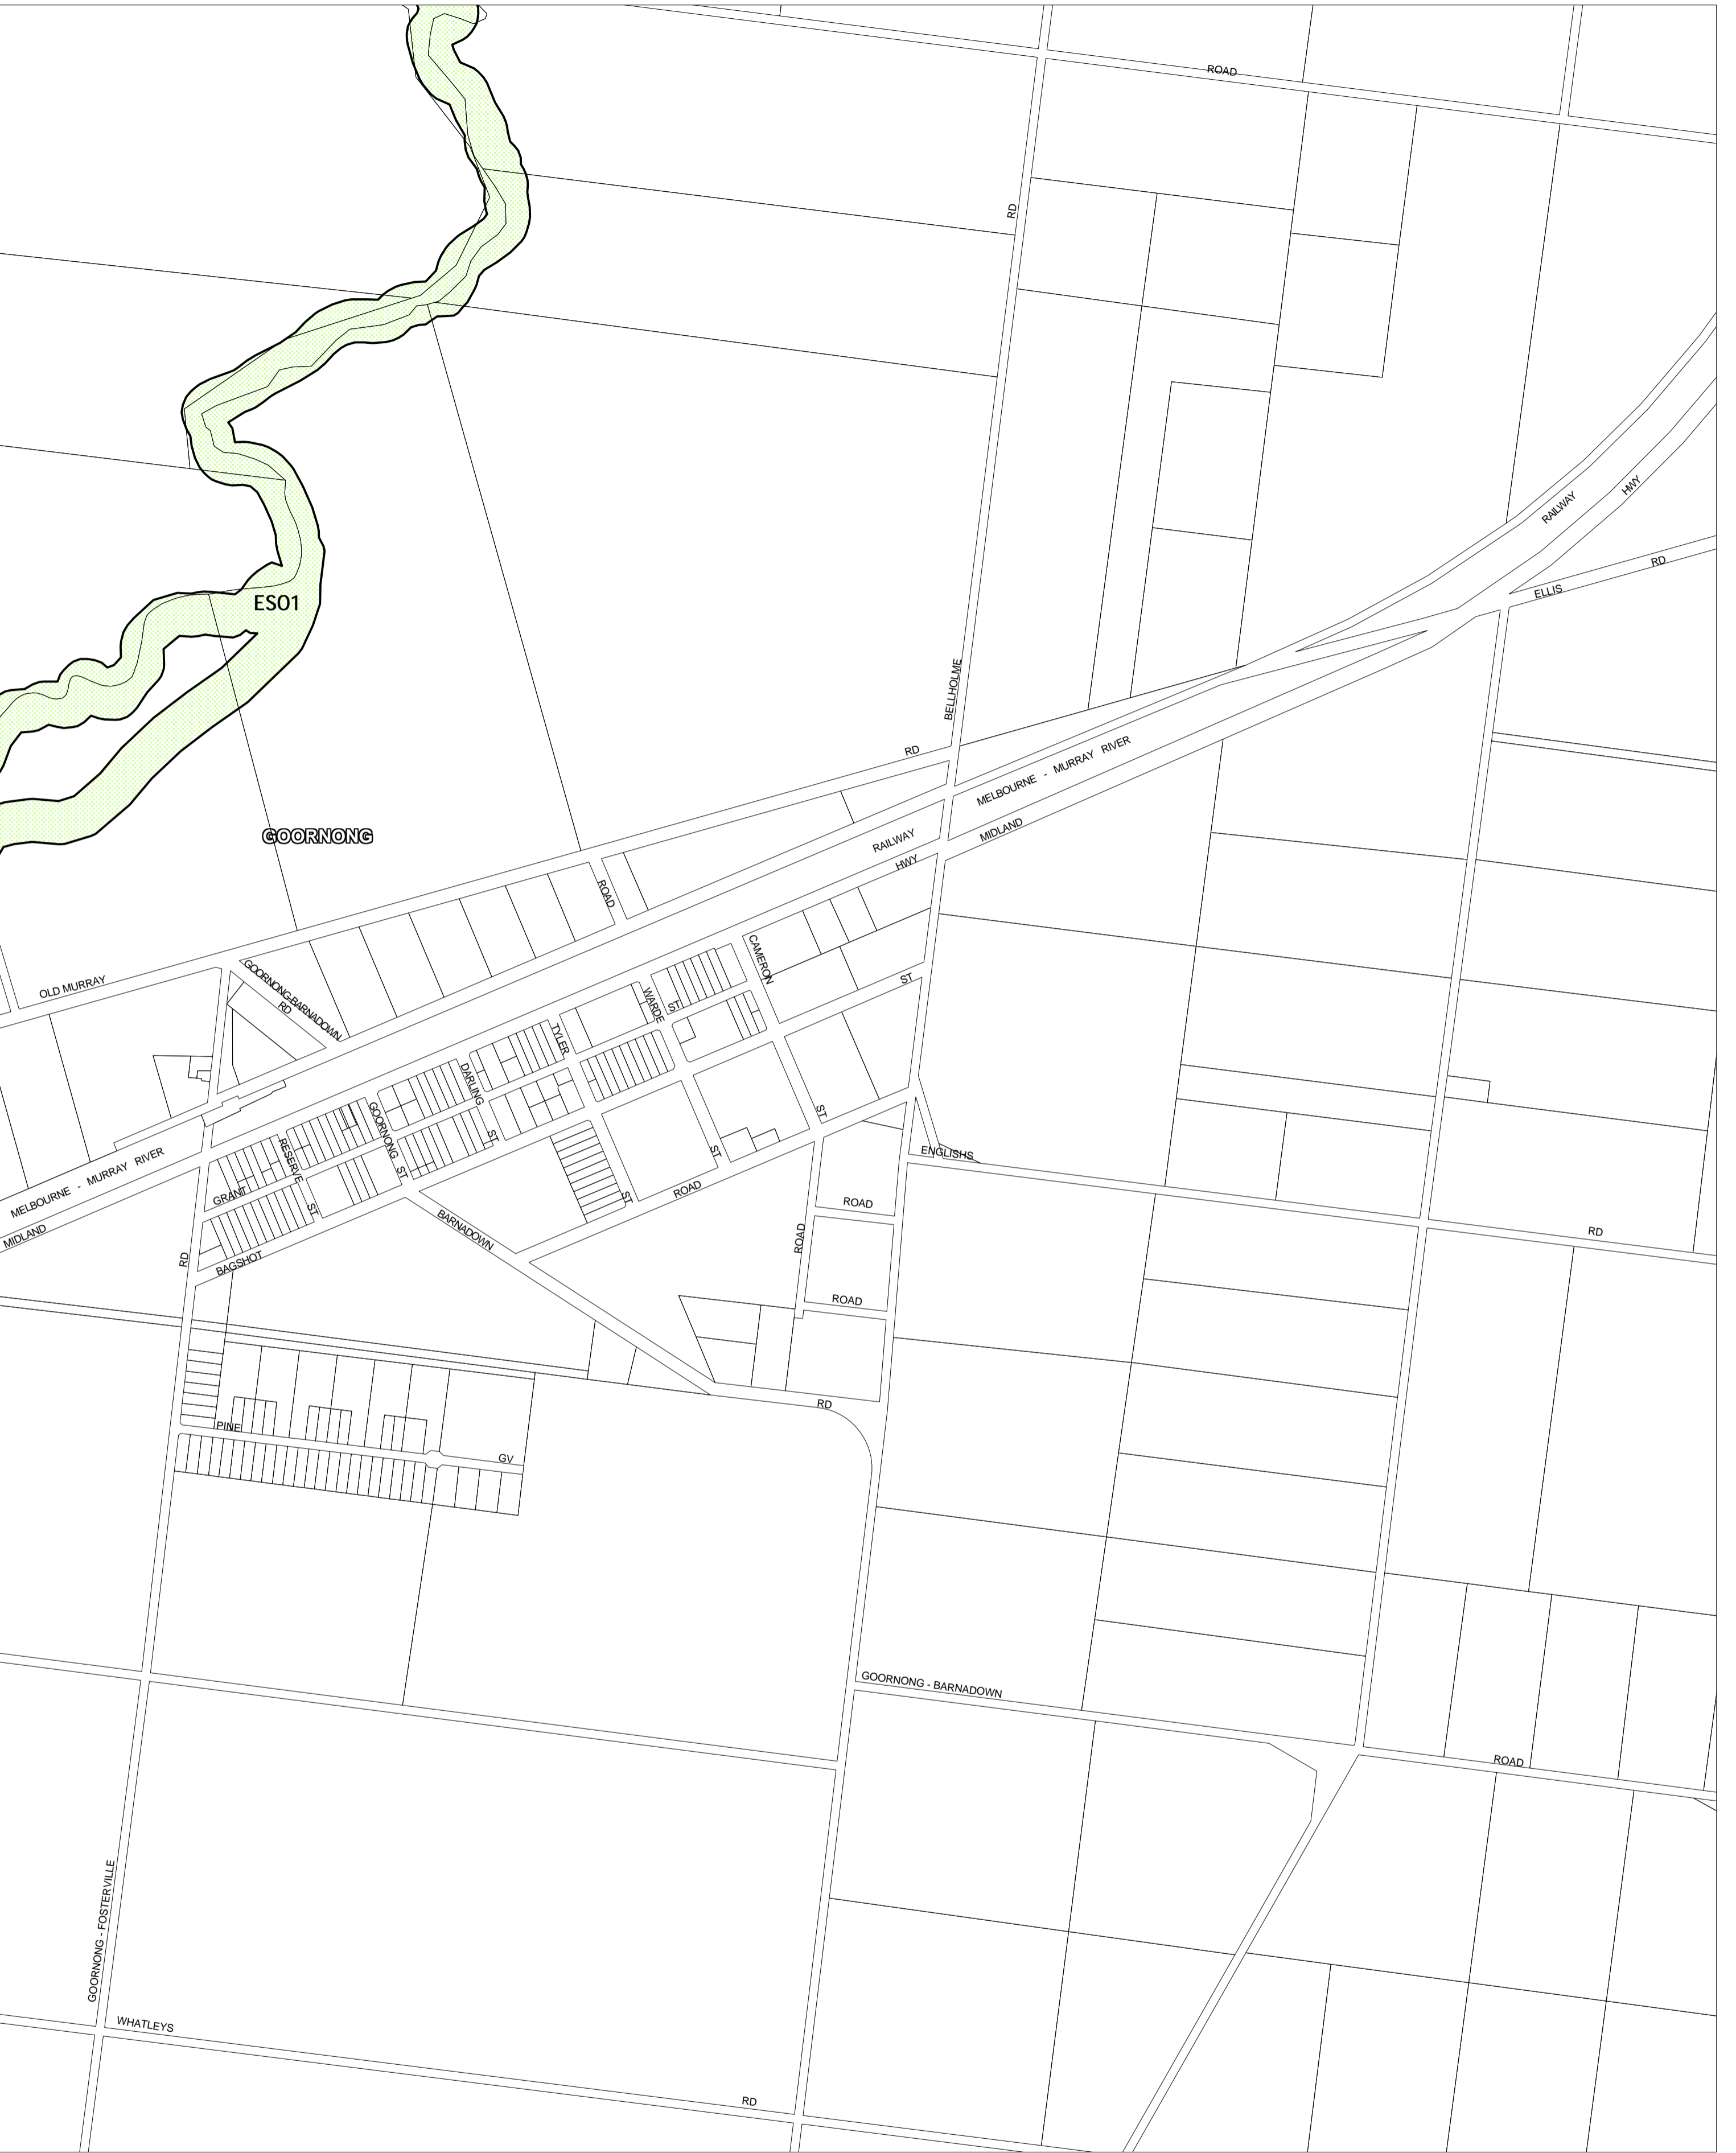

GREATER BENDIGO PLANNING SCHEME - LOCAL PROVISION

Overlays

ES01 Environmental Significance Overlay - Schedule 1

AUSTRALIAN MAP GRID ZONE 55

Printed: 25/6/2007