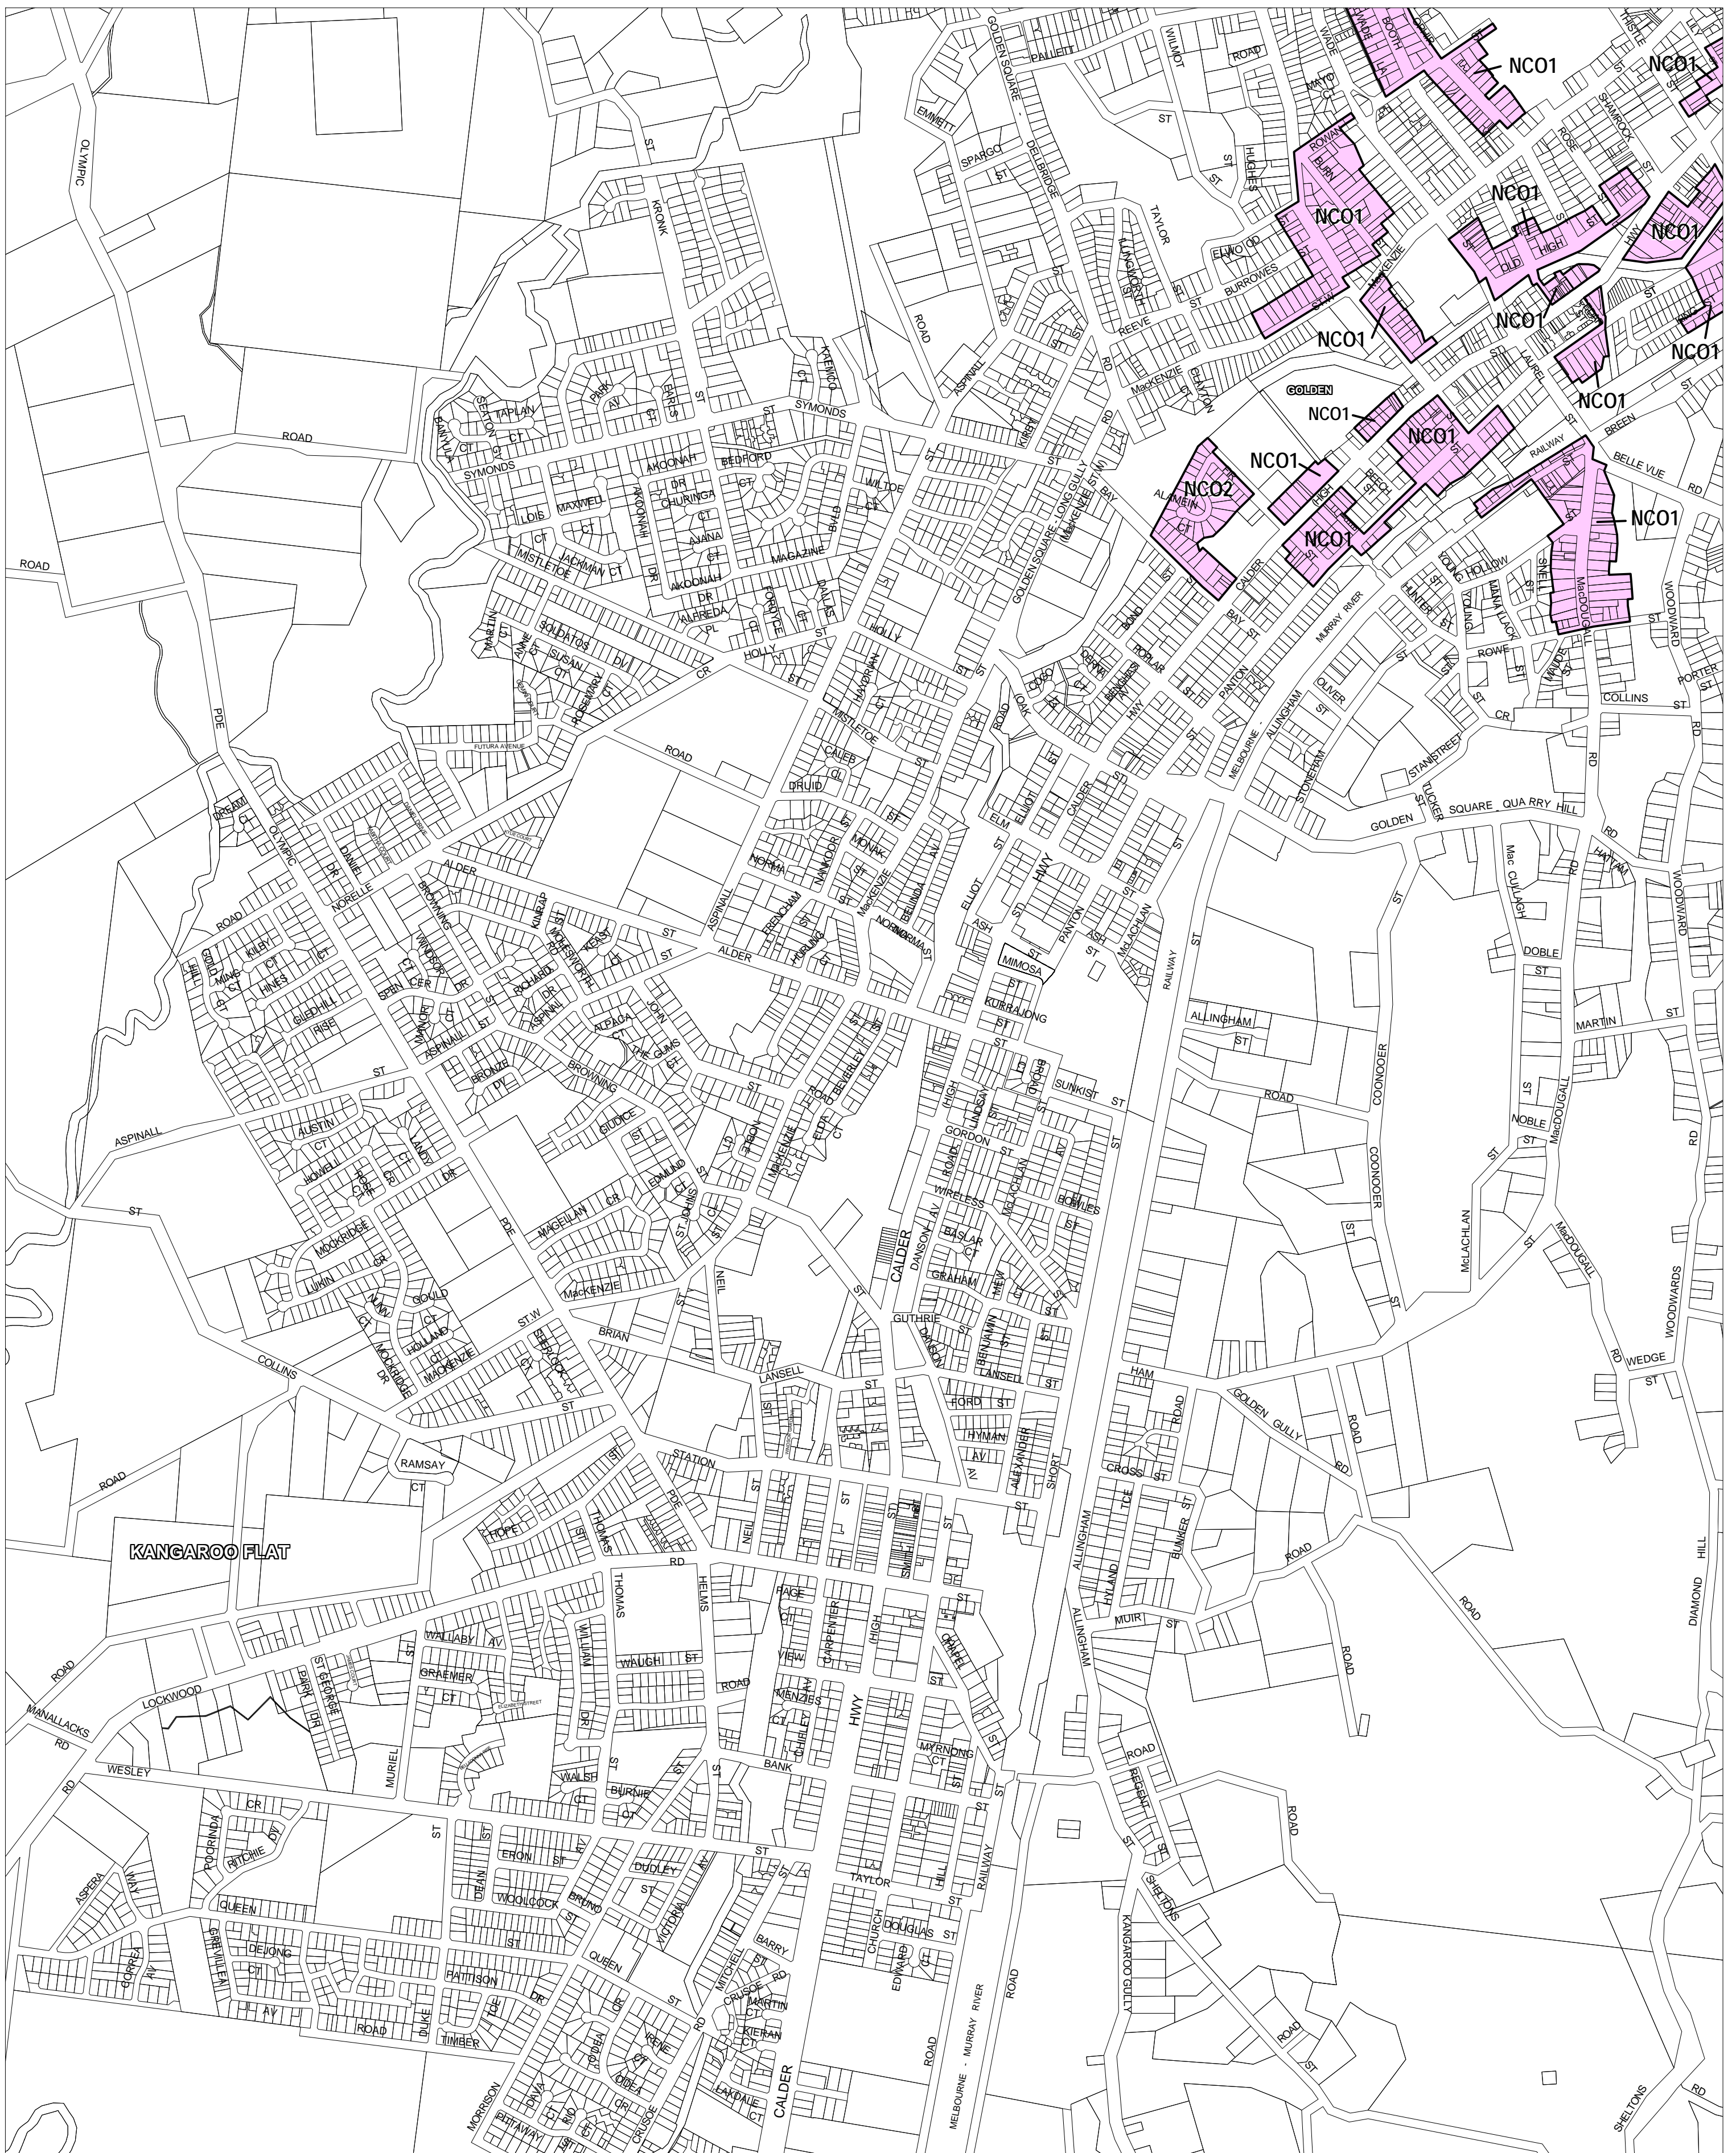

GREATER BENDIGO PLANNING SCHEME - LOCAL PROVISION

1. **Overlays**
2. NCO1 Neighbourhood Character Overlay - Schedule 1
   - NCO2 Neighbourhood Character Overlay - Schedule 2

AUSTRALIAN MAP GRID ZONE 55

INDEX TO ADJOINING METRIC SERIES MAP

Printed: 22/6/2007

AMENDMENT C12