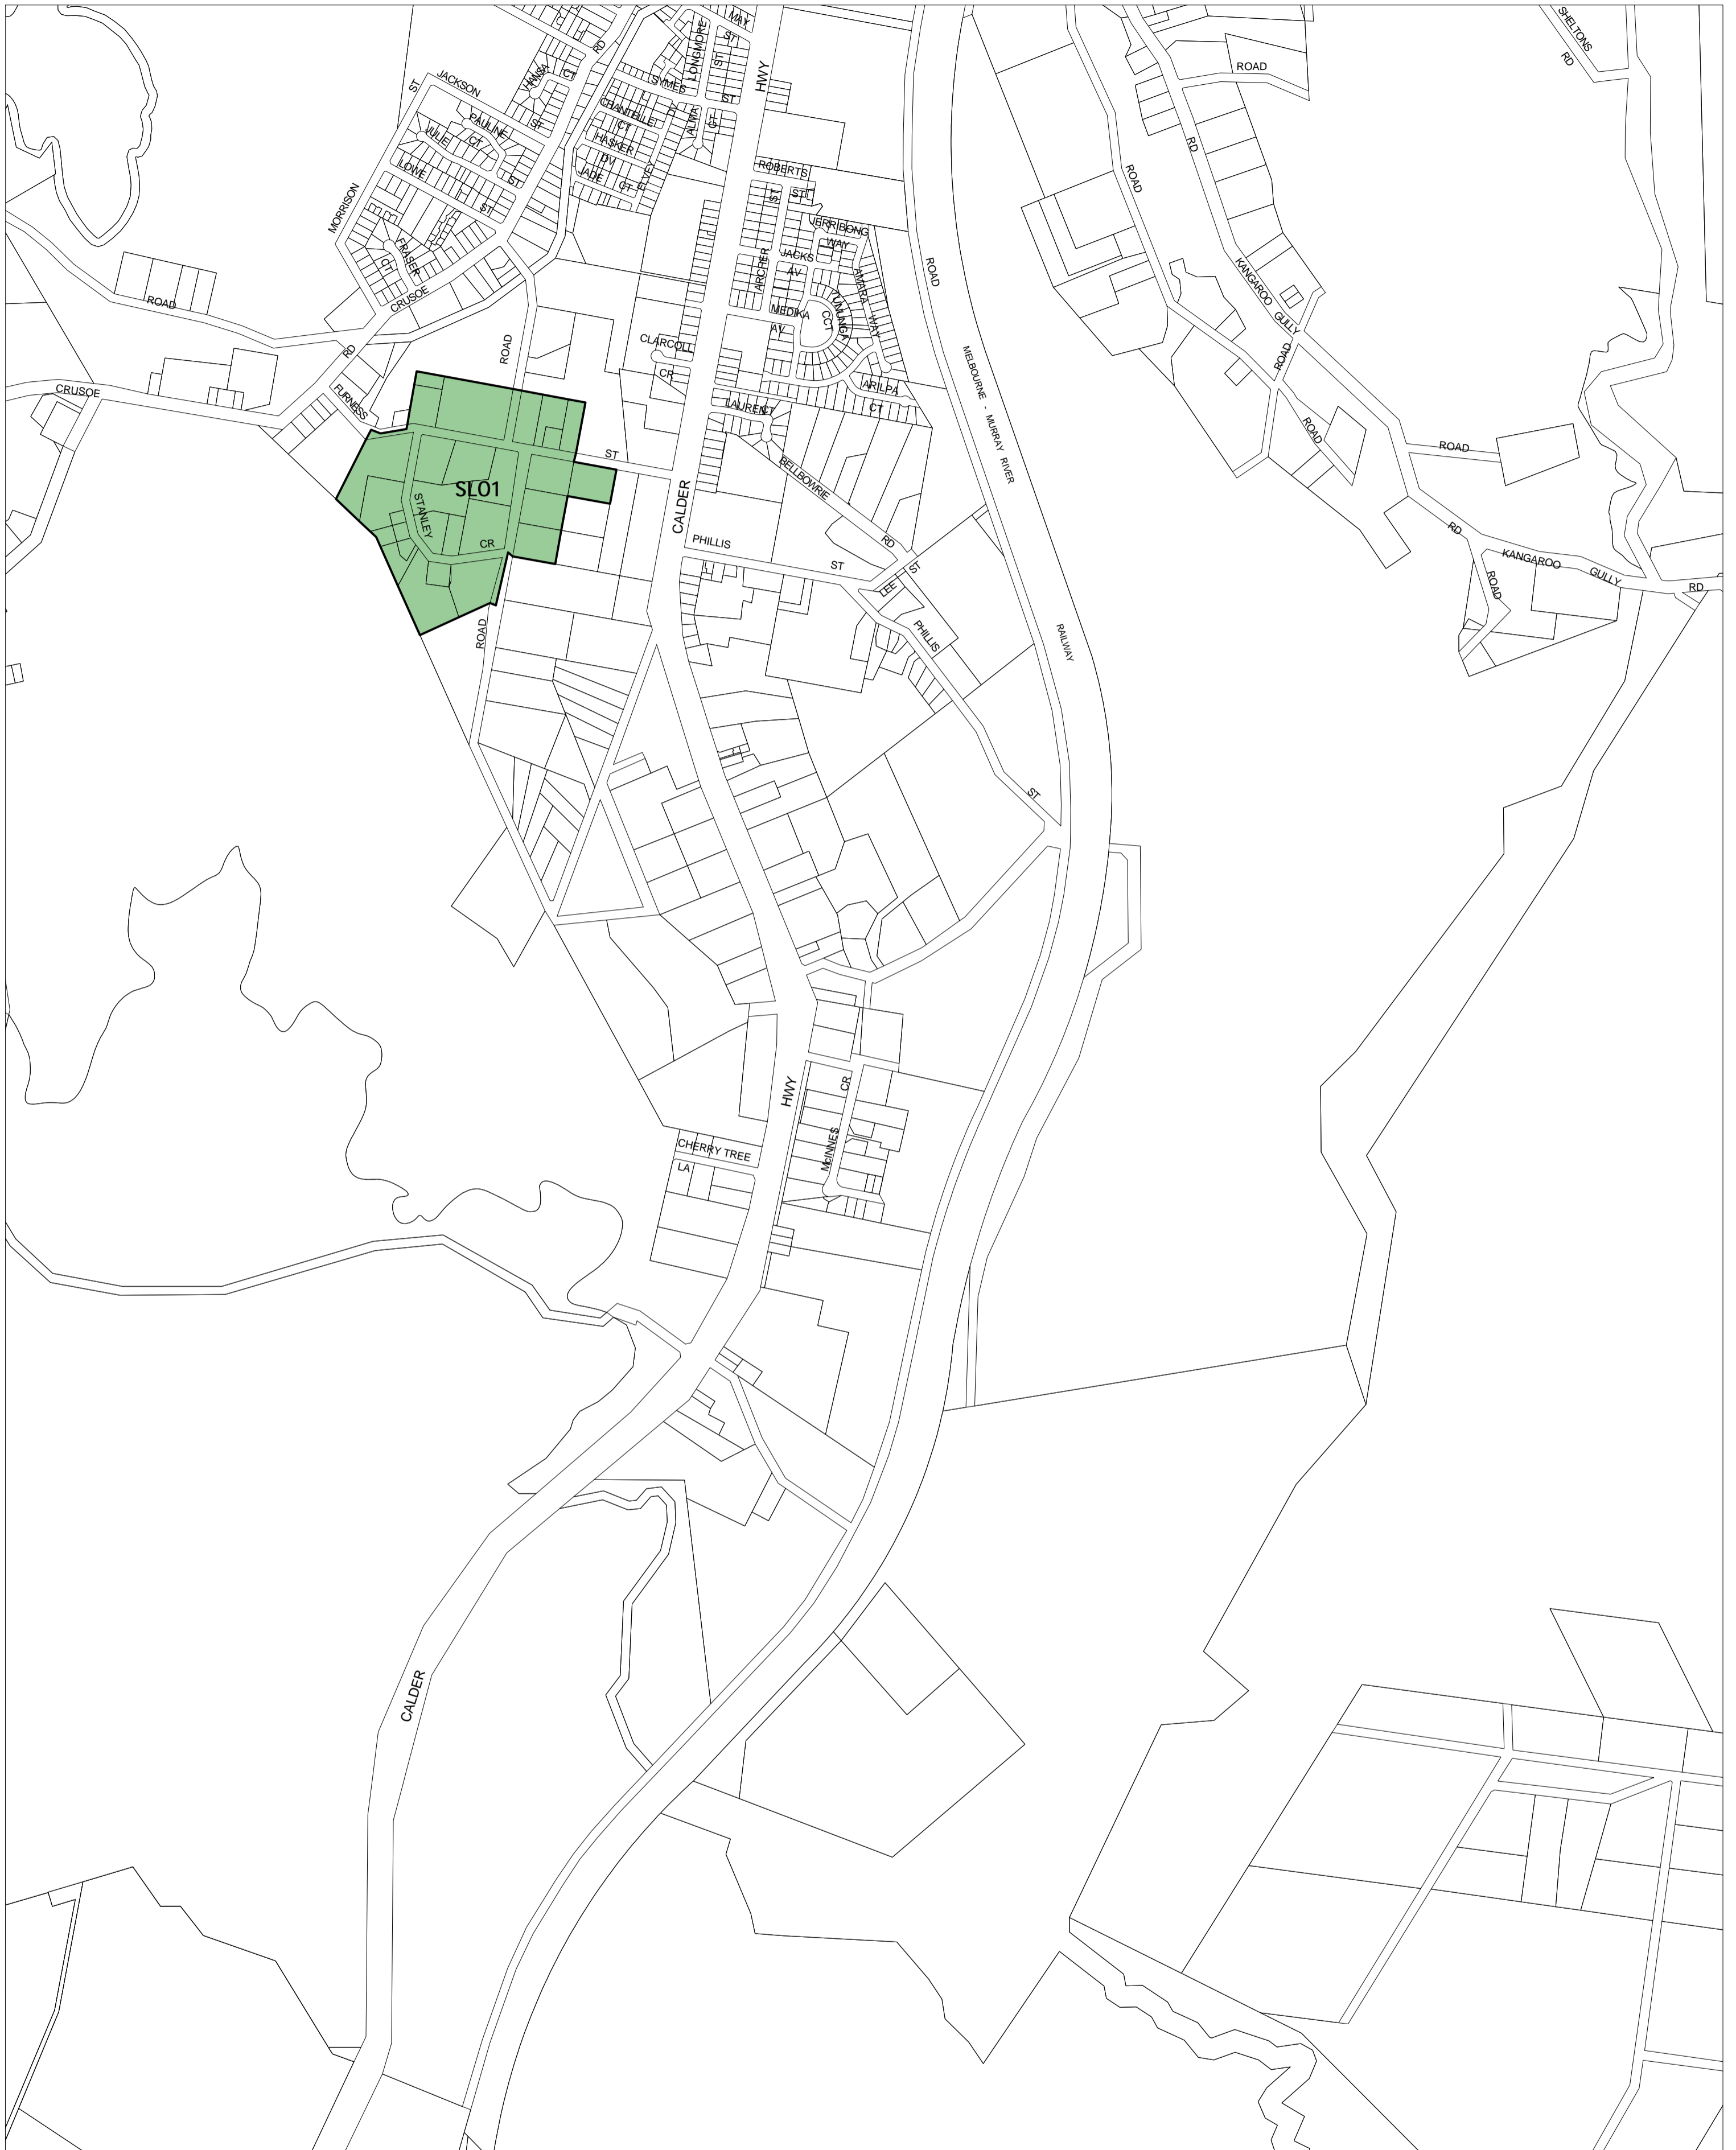

GREATER BENDIGO PLANNING SCHEME - LOCAL PROVISION

AUSTRALIAN MAP GRID ZONE 55

Printed: 25/6/2007

AMENDMENT C29