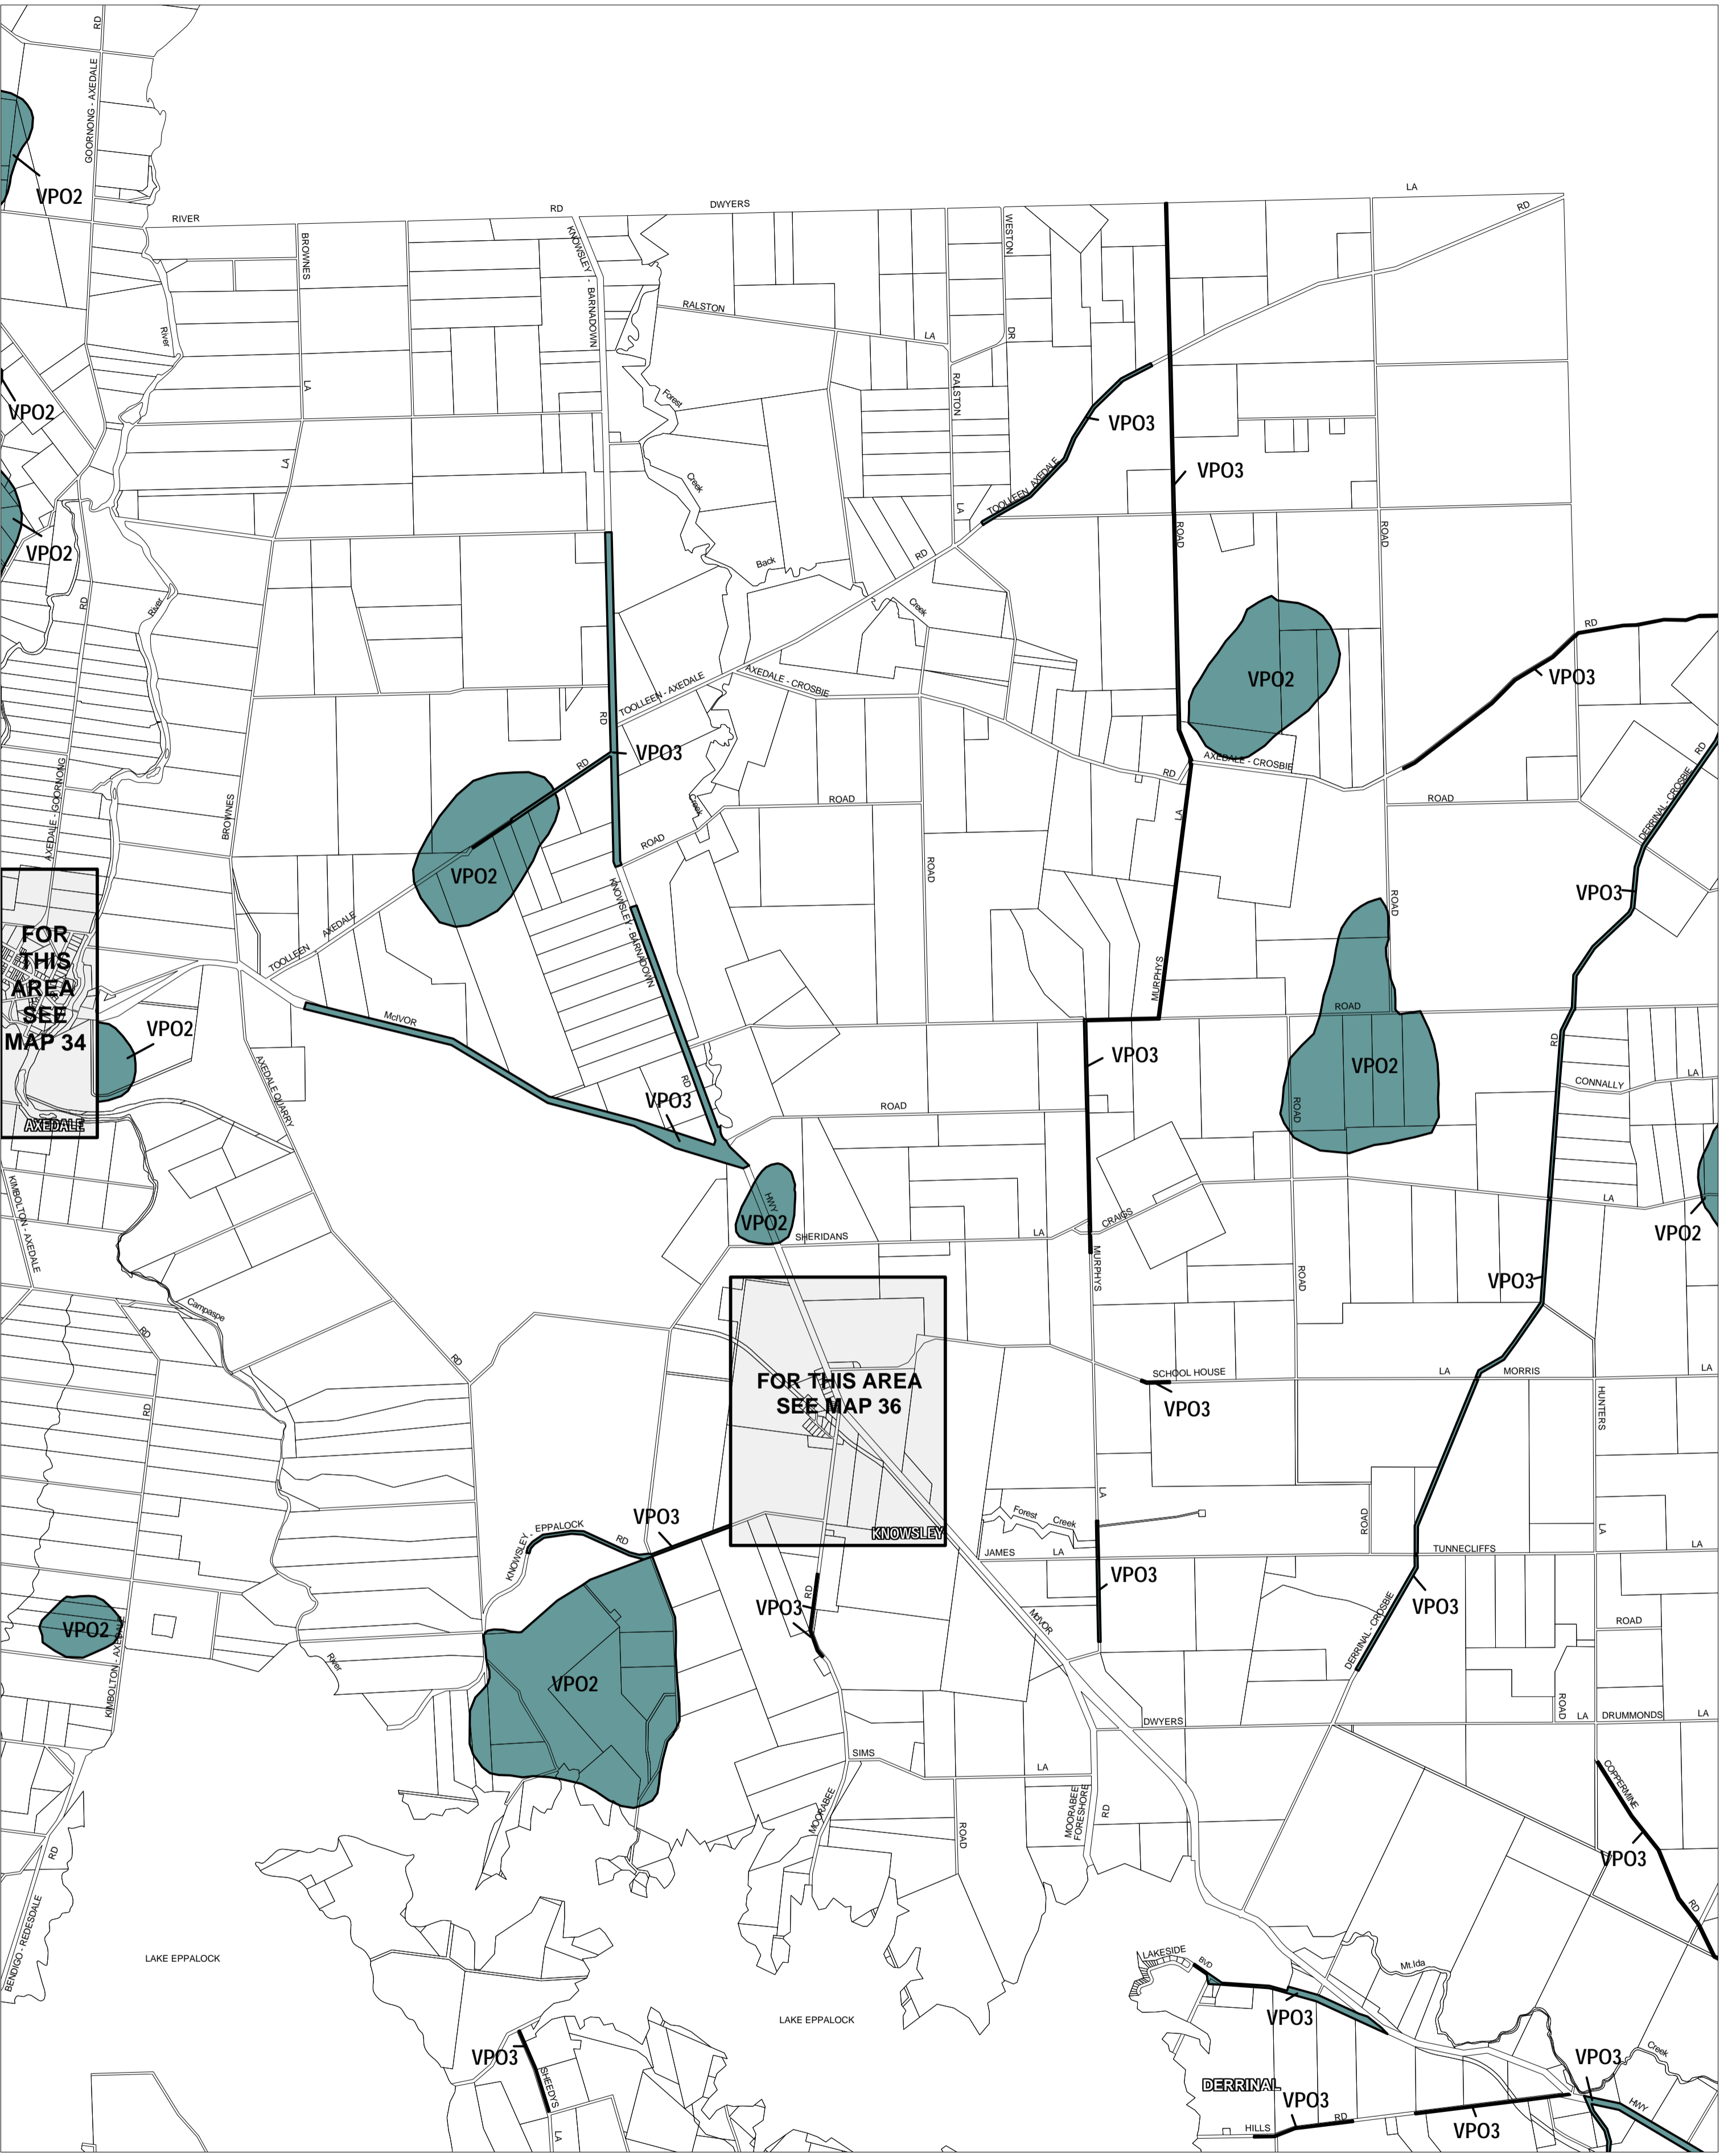

GREATER BENDIGO PLANNING SCHEME - LOCAL PROVISION

Overlays

- VPO2 Vegetation Protection Overlay - Schedule 2
- VPO3 Vegetation Protection Overlay - Schedule 3

Printed: 25/6/2007