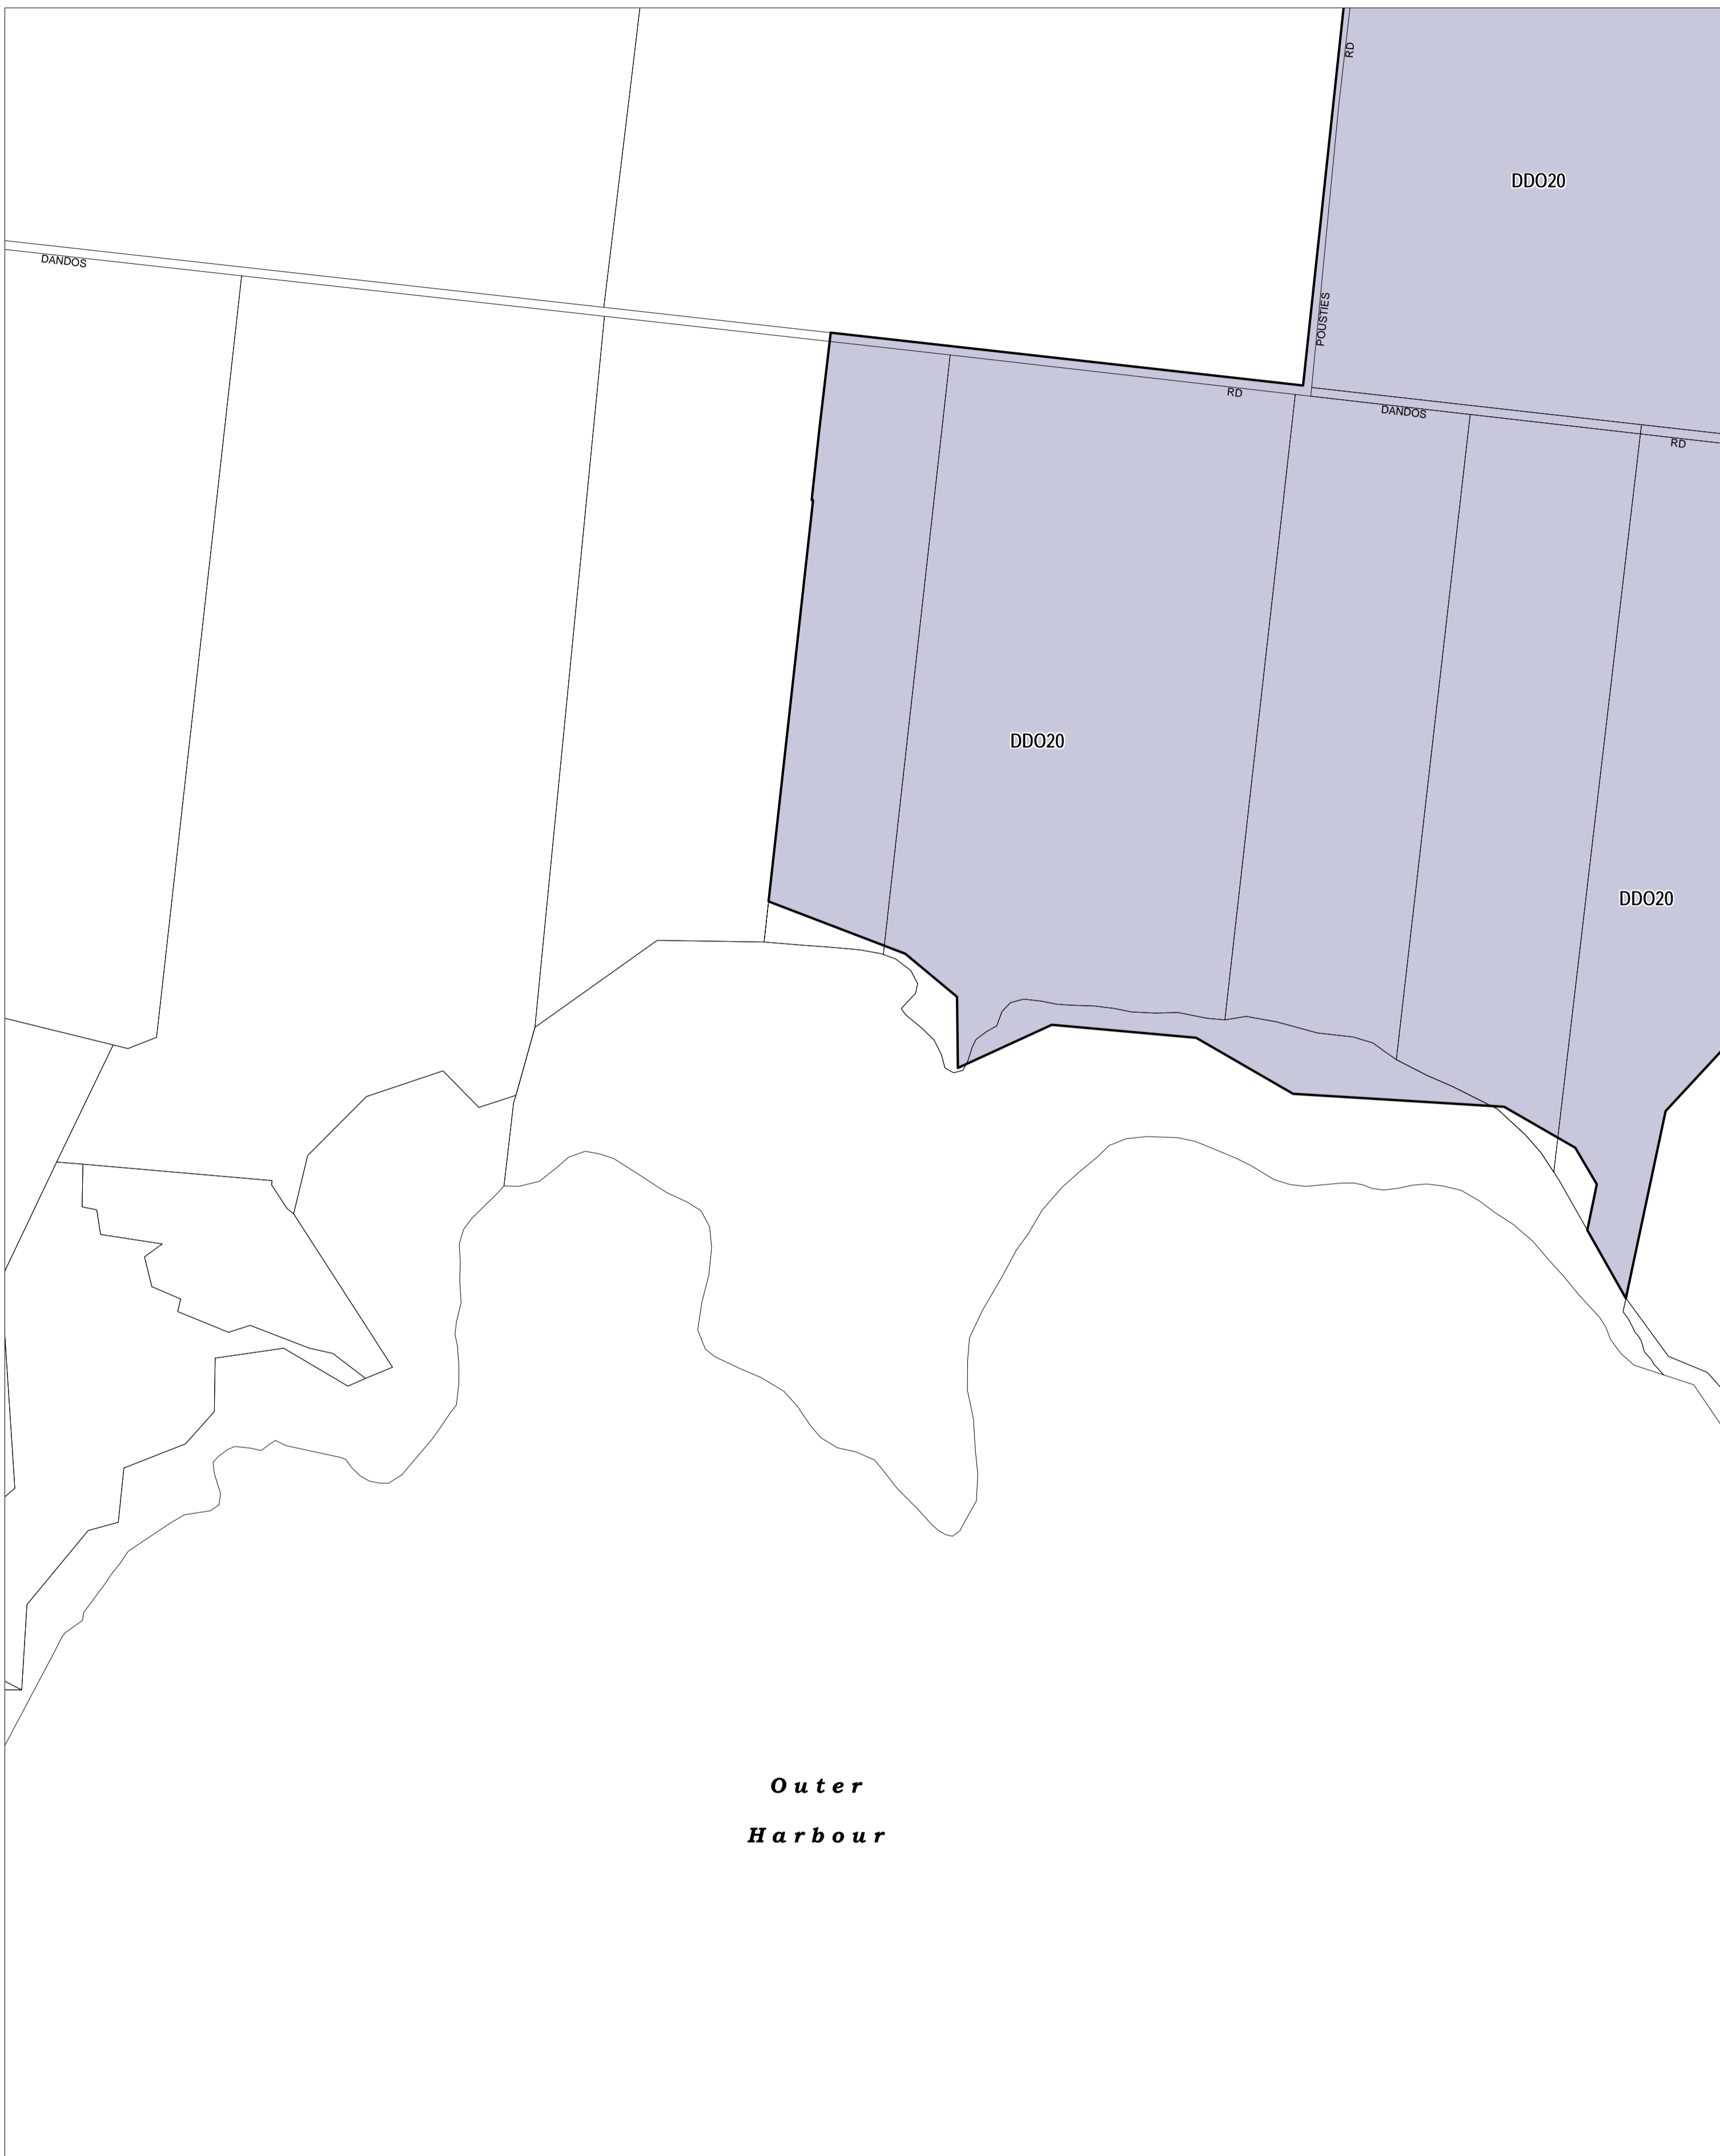

GREATER GEELONG PLANNING SCHEME - LOCAL PROVISION

**Outer
Harbour**

Overlays

DDO20 Design And Development Overlay - Schedule 20

Printed: 18/1/2010

AMENDMENT C129 PT.1