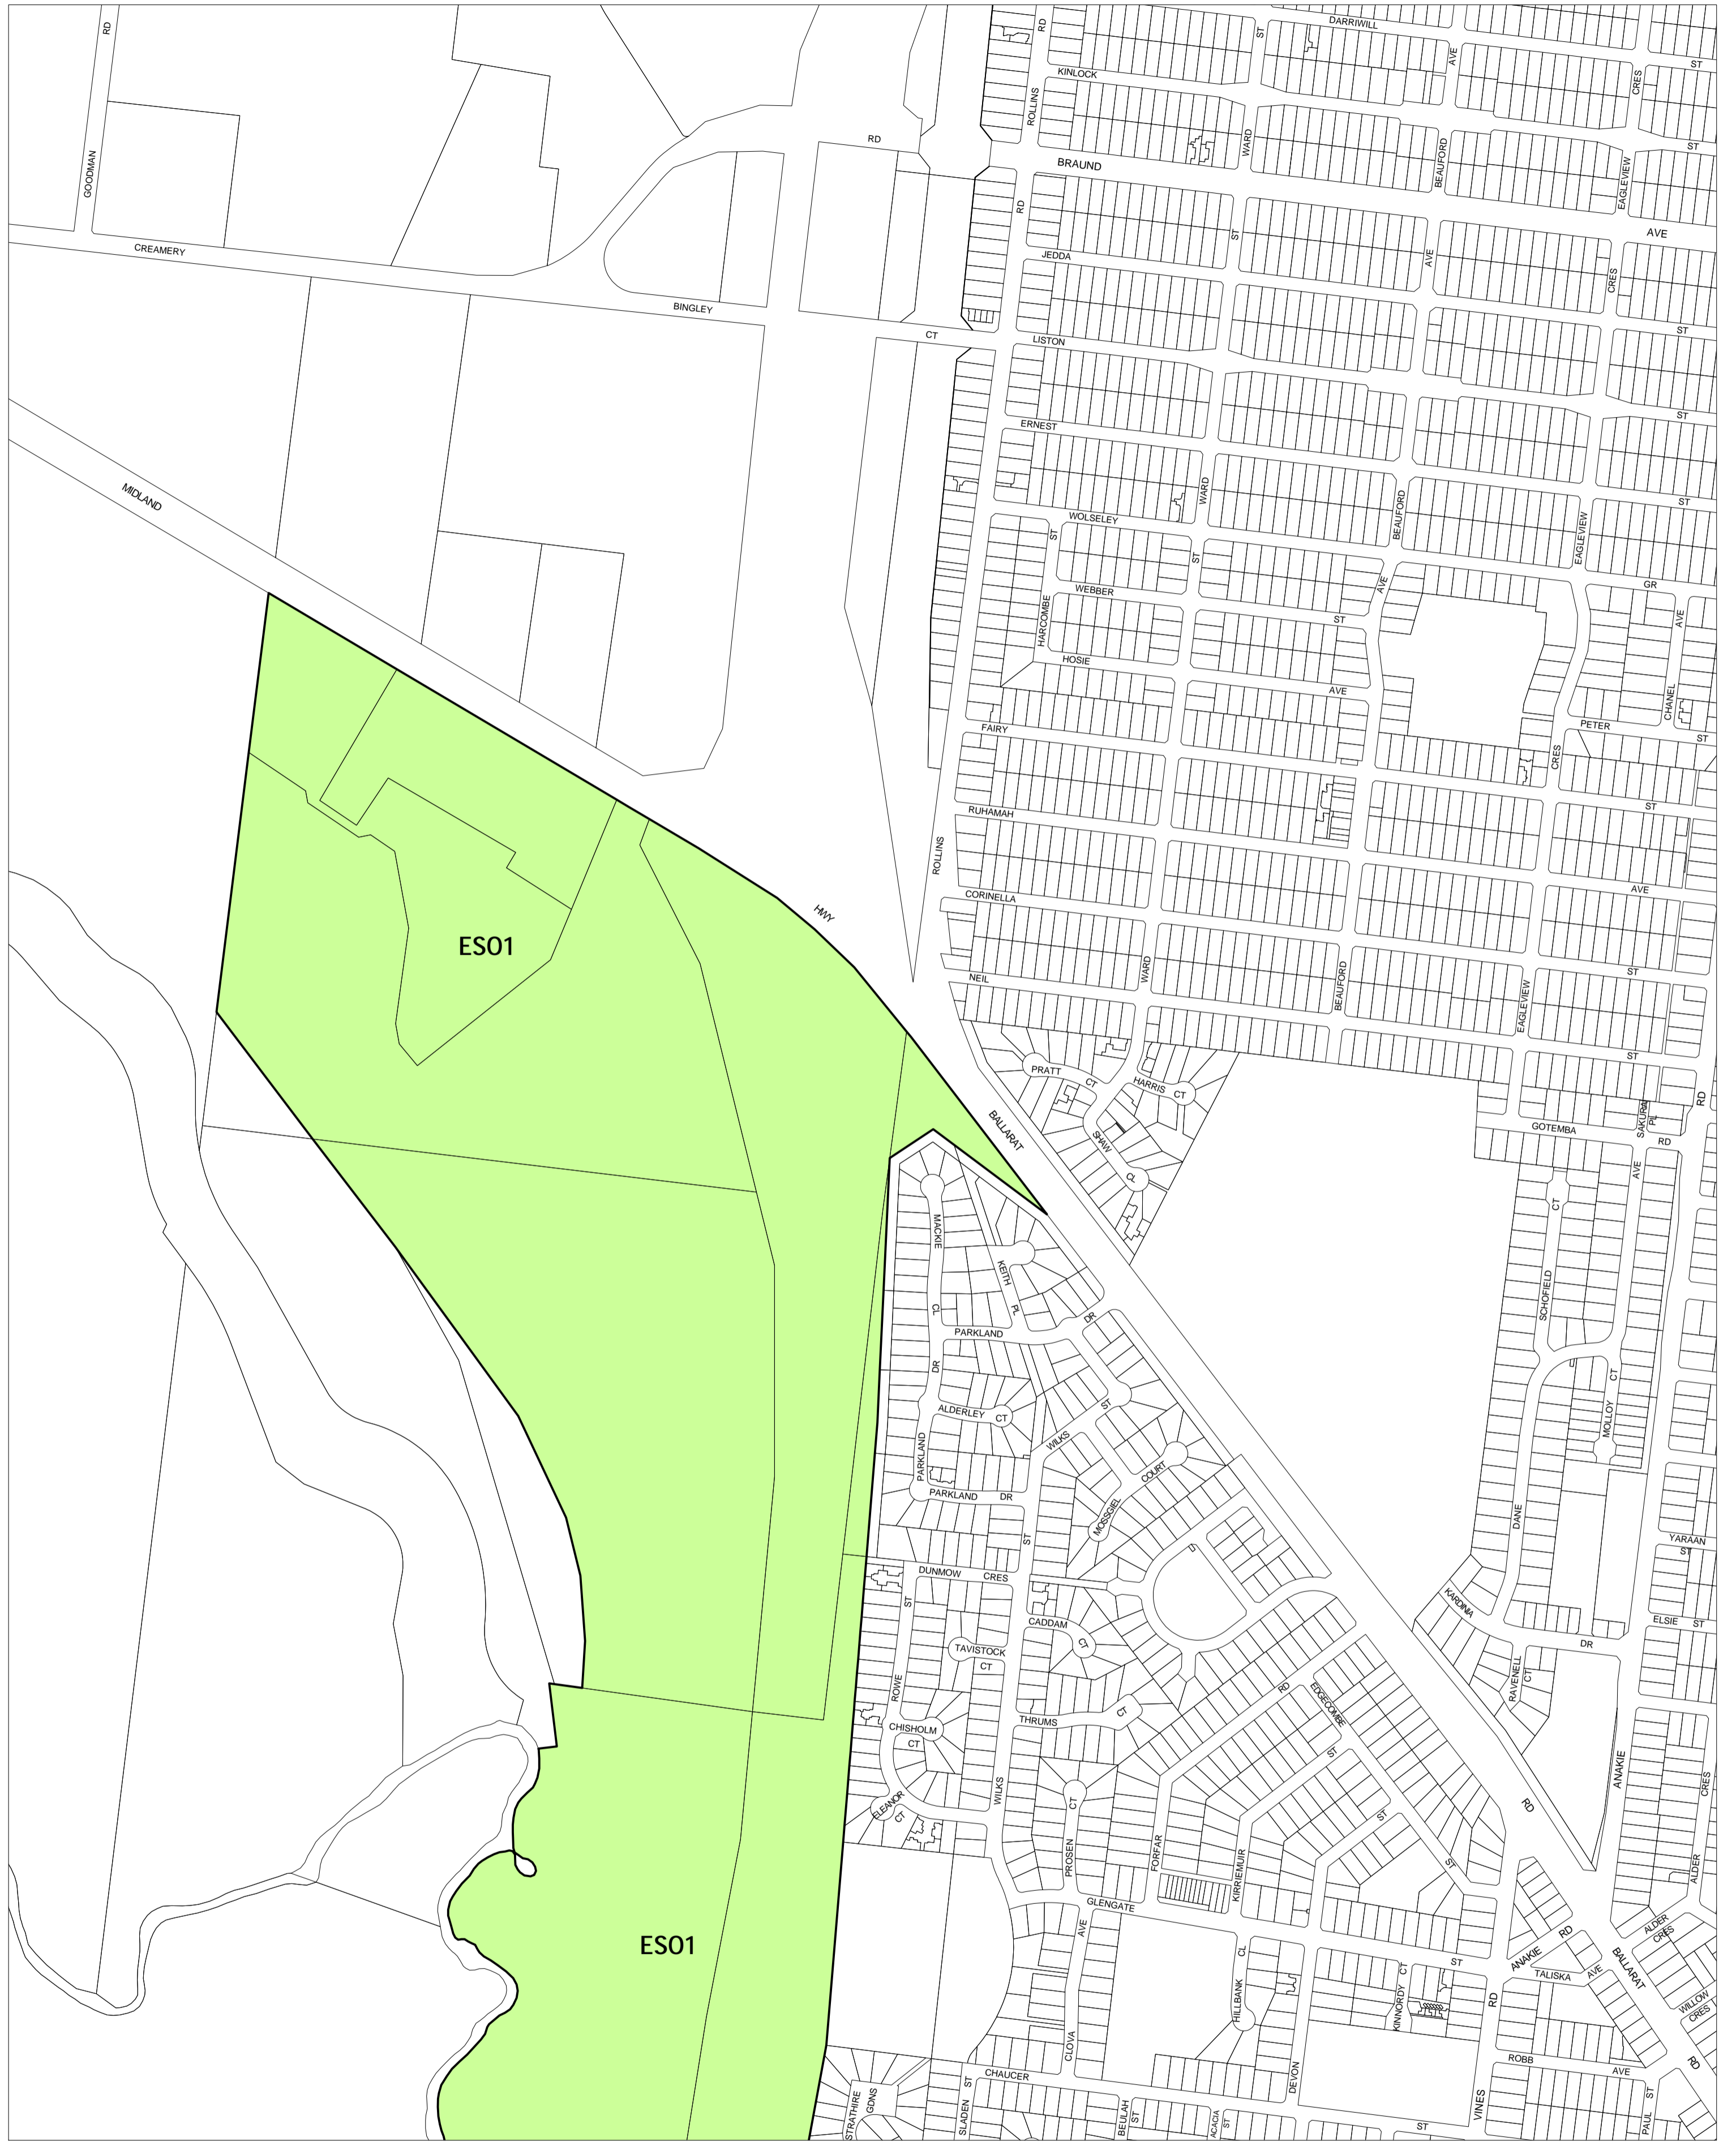

GREATER GEELONG PLANNING SCHEME - LOCAL PROVISION

Overlays

ES01 Environmental Significance Overlay - Schedule 1

100 0 100 200 300 400 500 m

AUSTRALIAN MAP GRID ZONE 55

INDEX TO ADJOINING METRIC SERIES MAP

1	2	3	4
5	6	7	8
9	10	11	12
13	14	15	16
17	18	19	20
21	22	23	24
25	26	27	28
29	30	31	32
33	34	35	36
37	38	39	40
41	42	43	44
45	46	47	48
49	50	51	52
53	54	55	56
57	58	59	60
61	62	63	64
65	66	67	68
69	70	71	72
73	74	75	76
77	78	79	80
81	82	83	84
85	86	87	88
89	90	91	92

Printed: 19/6/2007

AMENDMENT C39