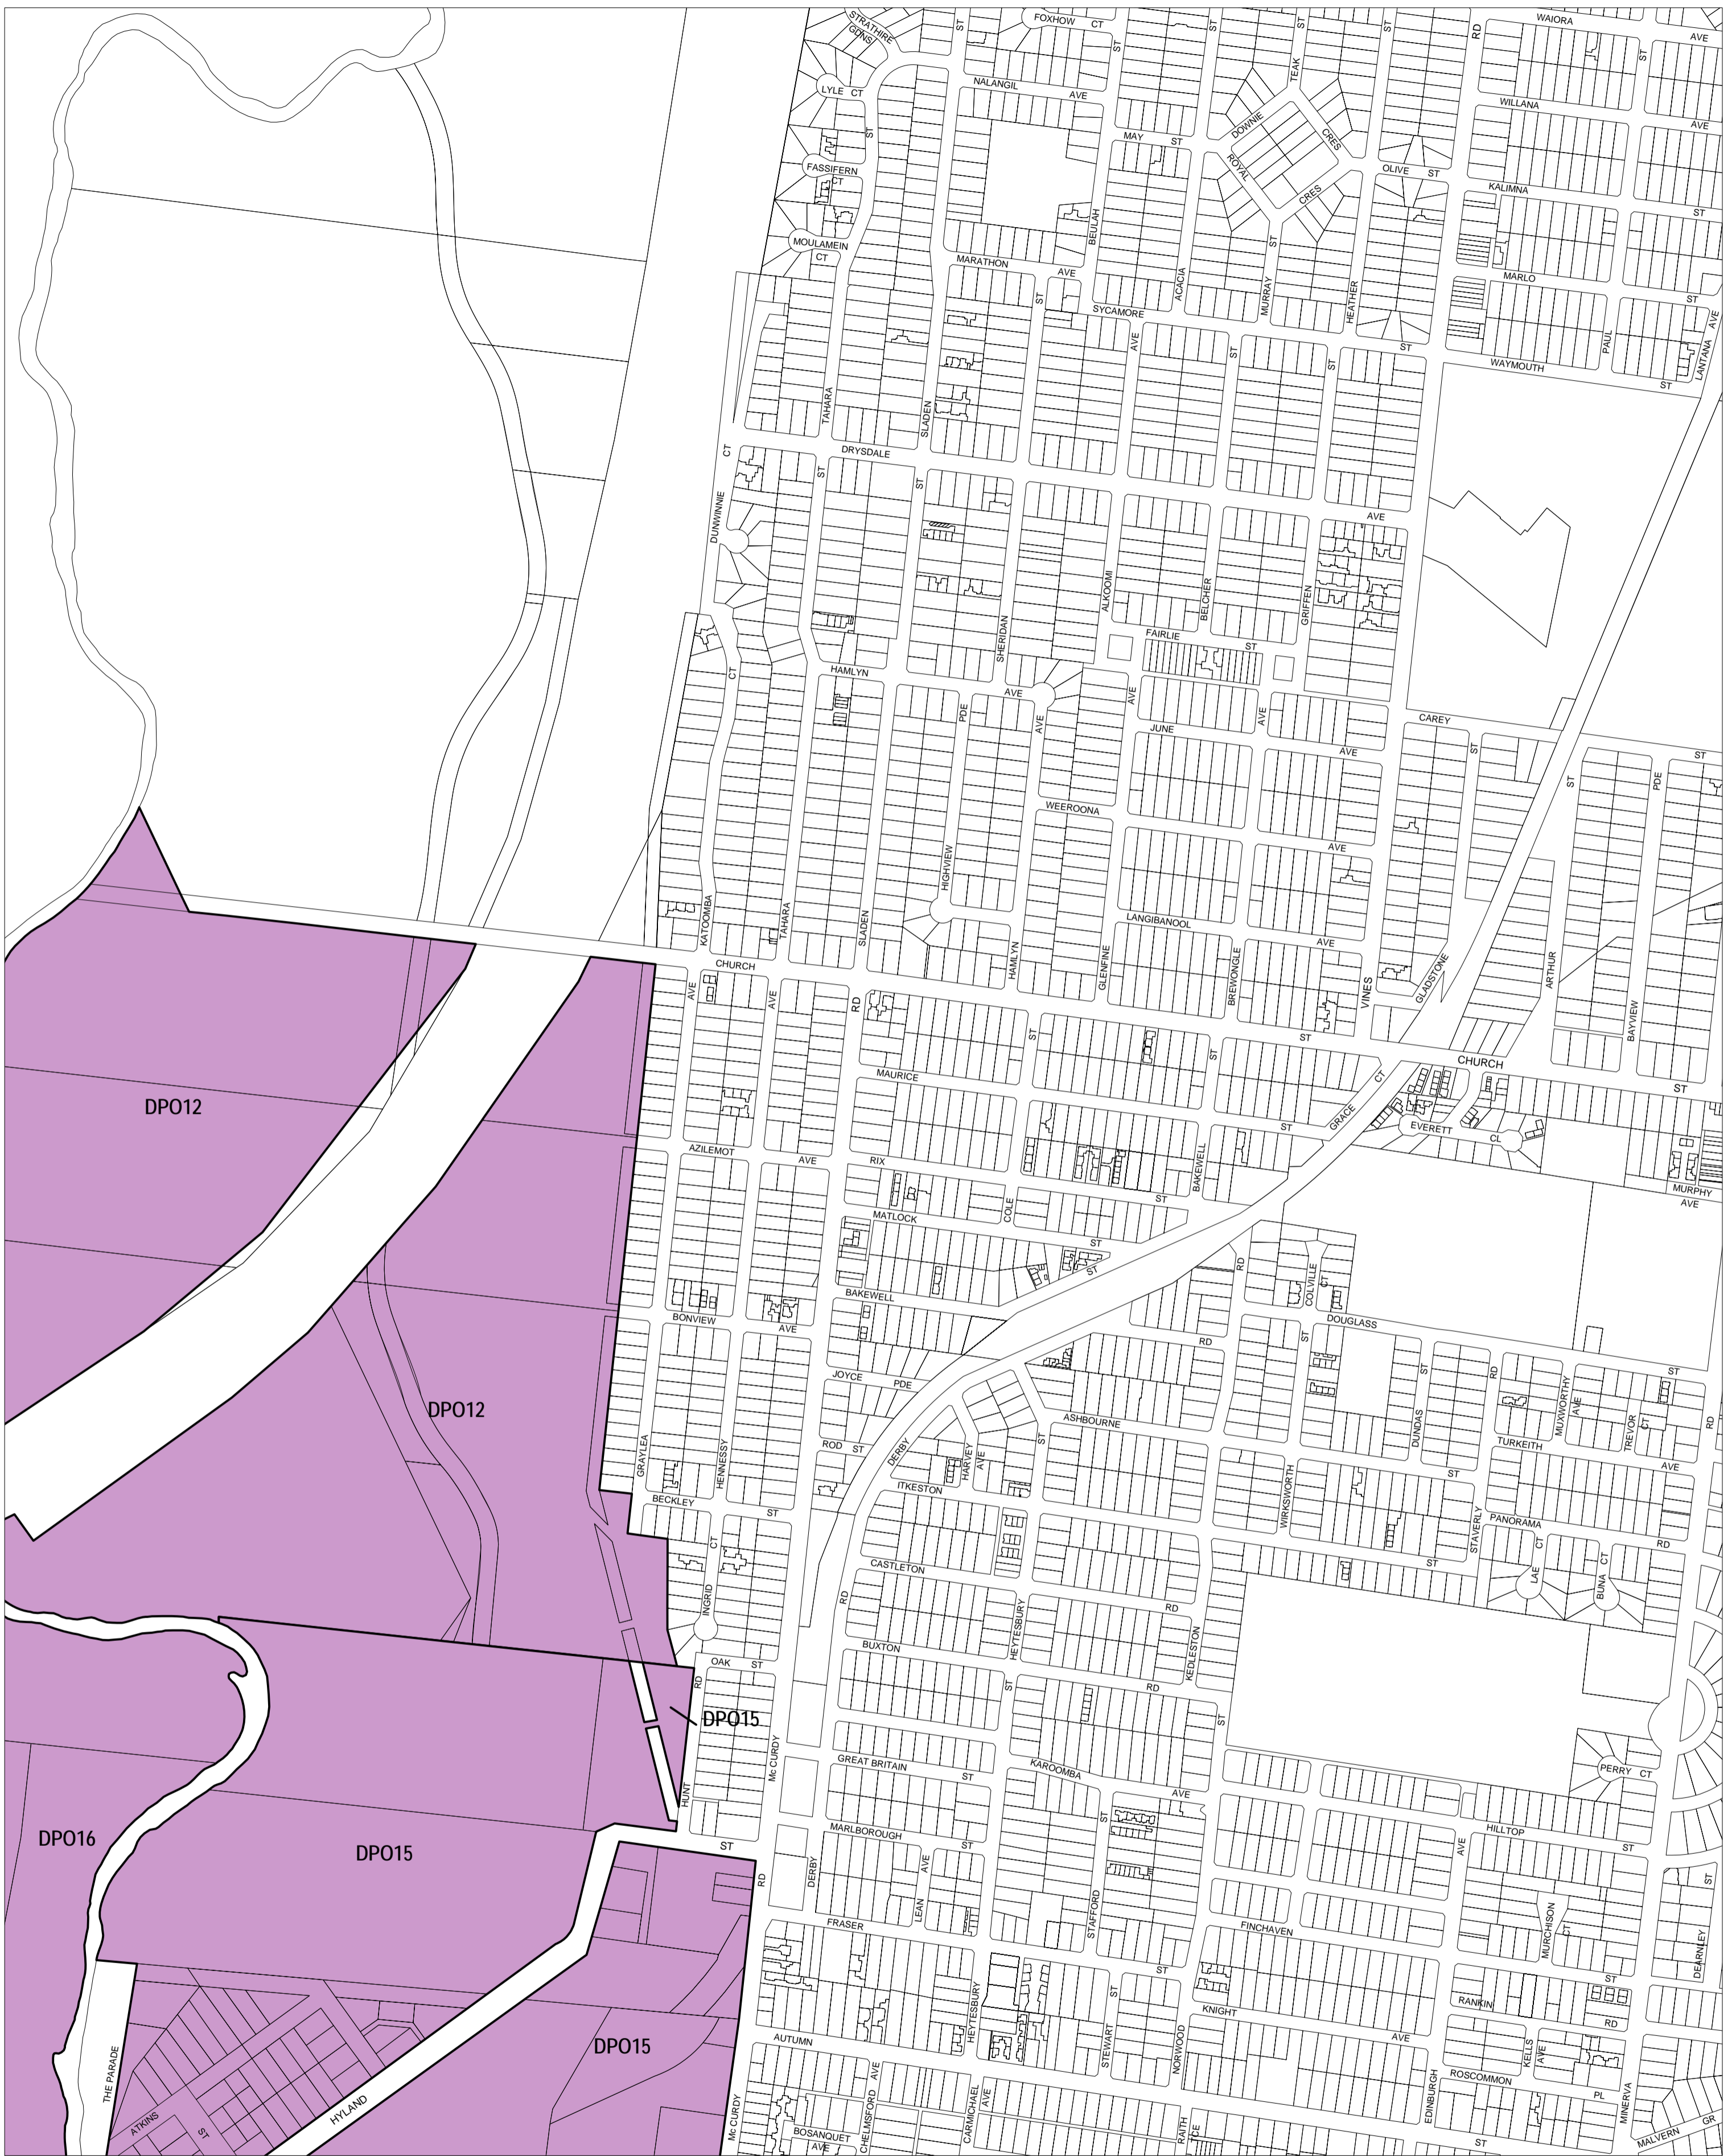

GREATER GEELONG PLANNING SCHEME - LOCAL PROVISION

Overlays

- DPO12 Development Plan Overlay - Schedule 12
- DPO15 Development Plan Overlay - Schedule 15
- DPO16 Development Plan Overlay - Schedule 16

100 0 100 200 300 400 500 m

AUSTRALIAN MAP GRID ZONE 55

INDEX TO ADJOINING METRIC SERIES MAP

1	2	3	4
5	6	7	8
9	10	11	12
13	14	15	16
17	18	19	20
21	22	23	24
25	26	27	28
29	30	31	32
33	34	35	36
37	38	39	40
41	42	43	44
45	46	47	48
49	50	51	52
53	54	55	56
57	58	59	60
61	62	63	64
65	66	67	68
69	70	71	72
73	74	75	76
77	78	79	80
81	82	83	84
85	86	87	88
89	90	91	92
93	94	95	96
97	98	99	100

Printed: 19/12/2008

AMENDMENT C17 & C119