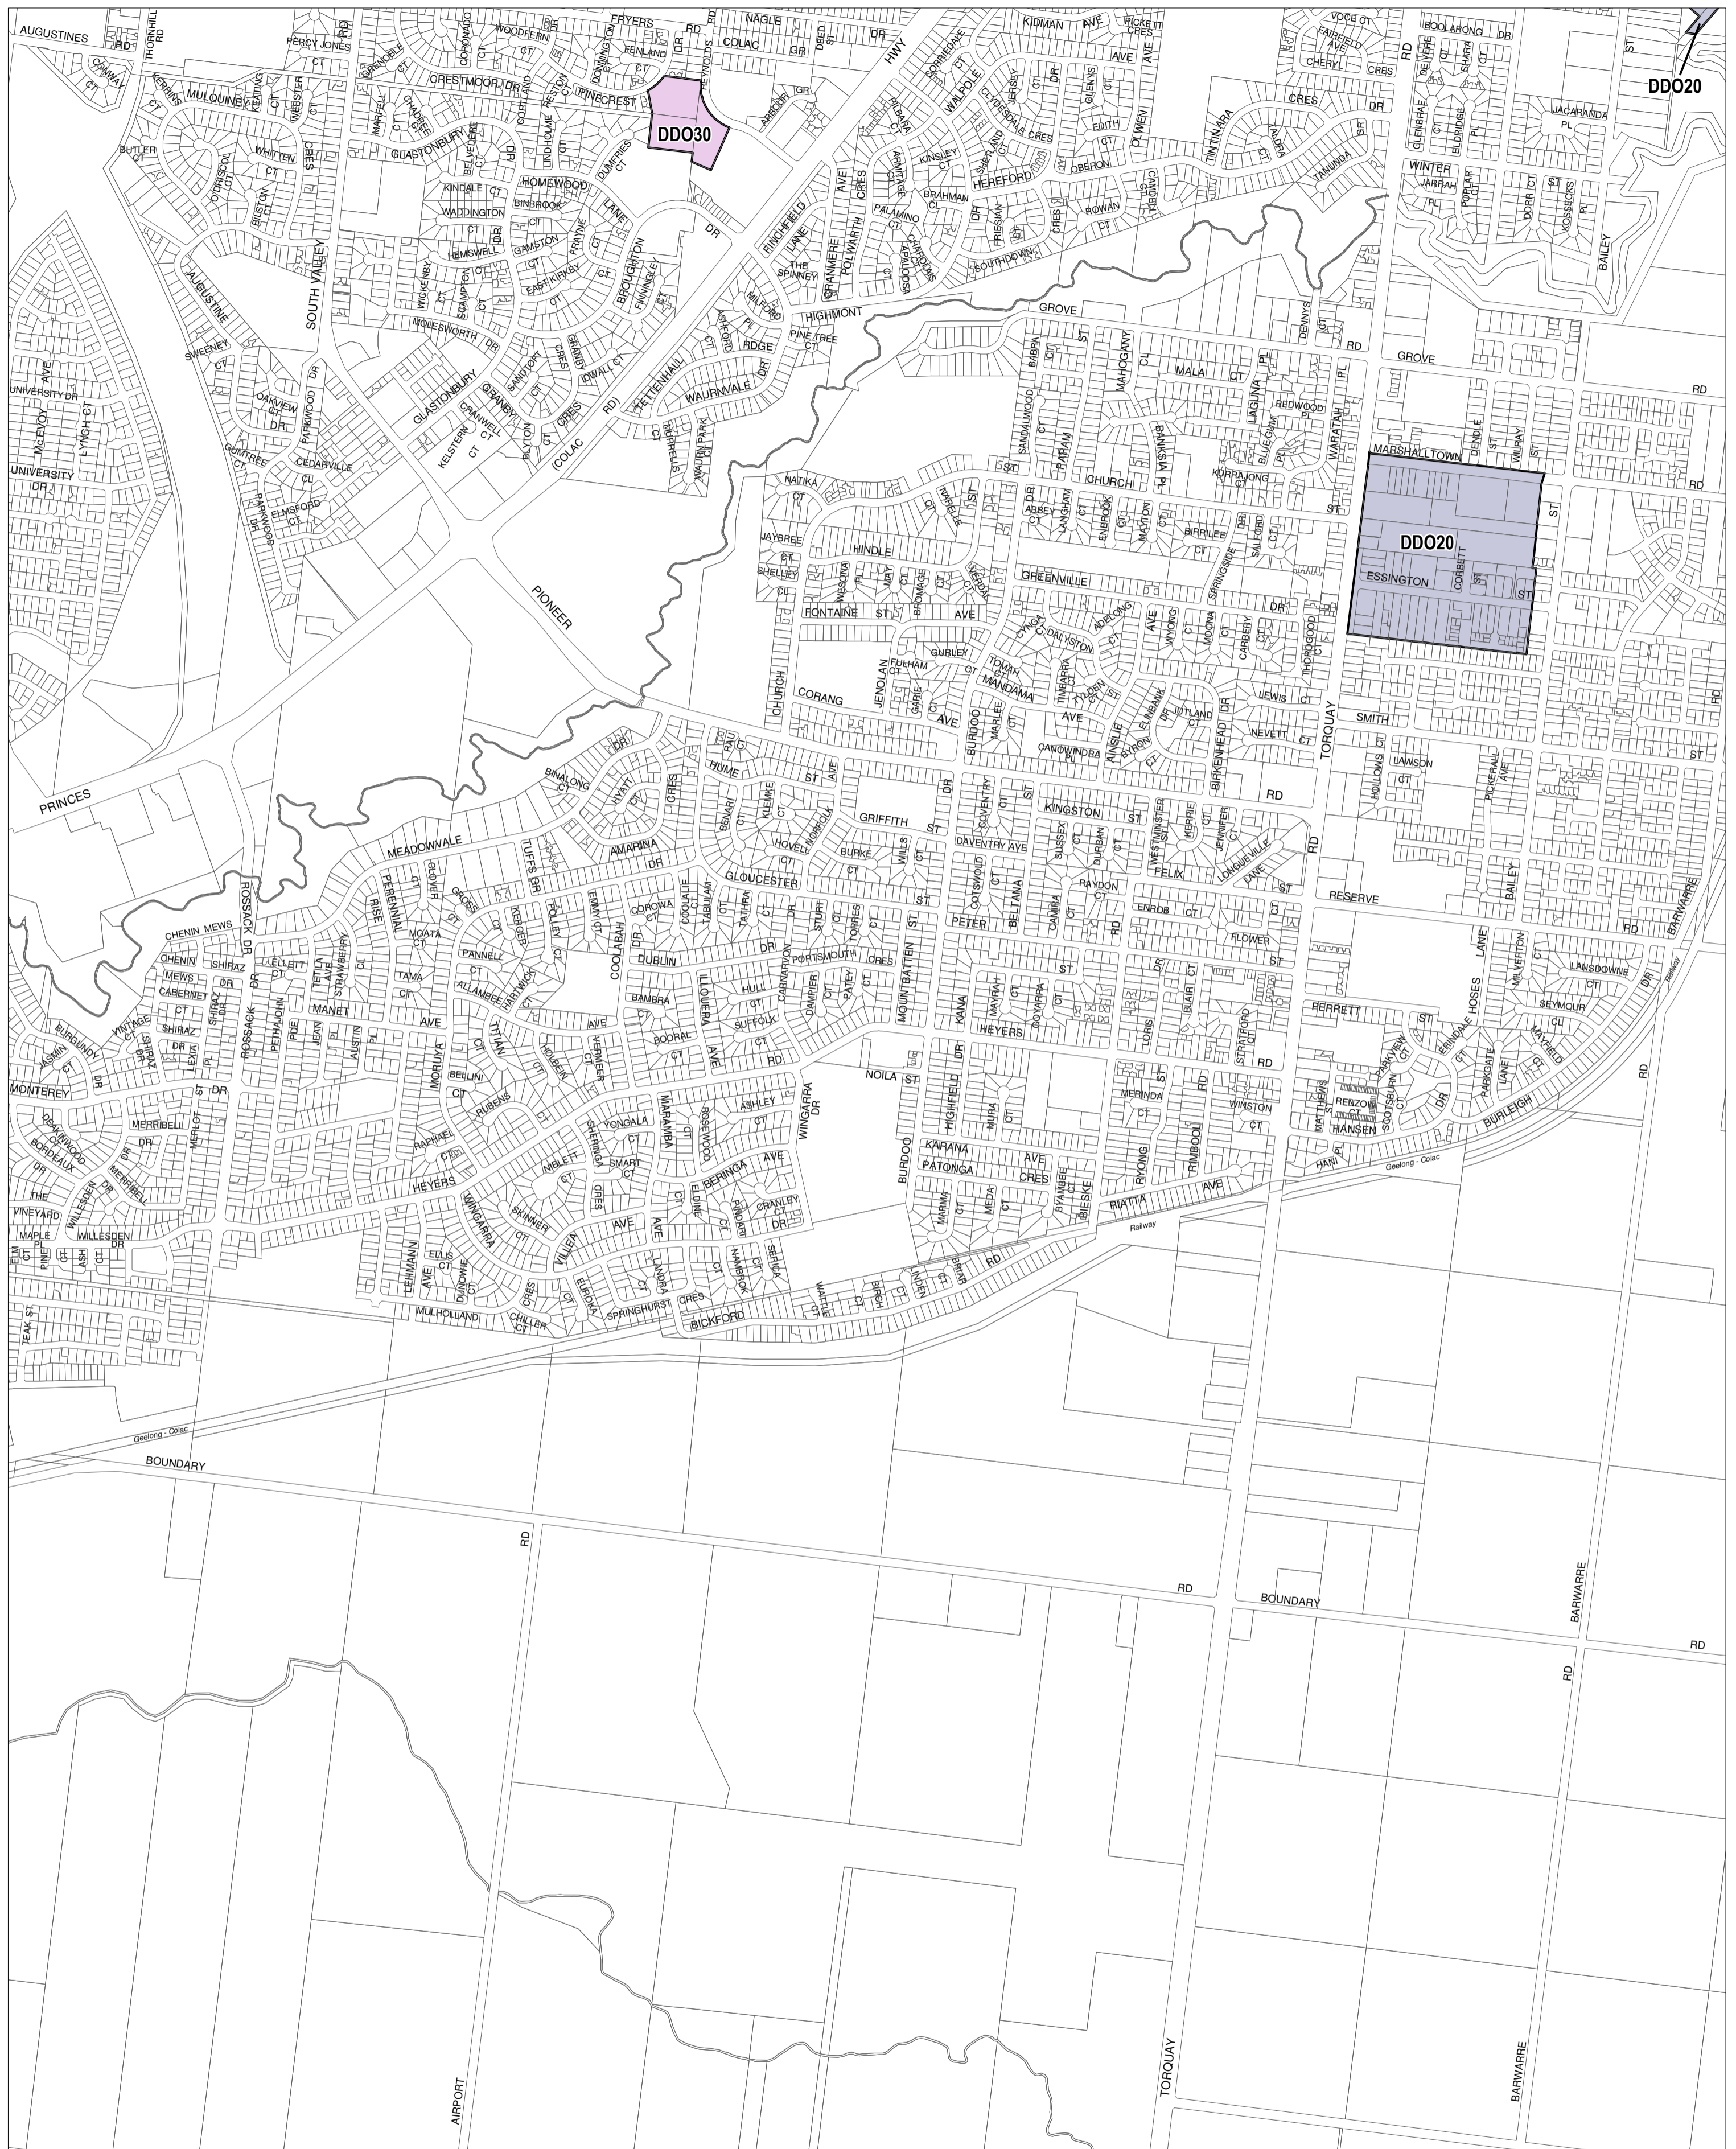

GREATER GEELONG PLANNING SCHEME - LOCAL PROVISION

Overlays

- DDO20 Design And Development Overlay - Schedule 20
- DDO30 Design And Development Overlay - Schedule 30

200 0 200 400 600 800 1000 m

AUSTRALIAN MAP GRID ZONE 55

INDEX TO ADJOINING METRIC SERIES MAP

	1	2	3	4
5	6	7	8	
9	10	11	12	13
14	15	16	17	18
19	20	21	22	23
24	25	26	27	28
29	30	31	32	33
34	35	36	37	38
39	40	41	42	43
44	45	46	47	48
49	50	51	52	53
54	55	56	57	58
59	60	61	62	63
64	65	66	67	68
69	70	71	72	73
74	75	76	77	78
79	80	81	82	83
84	85	86	87	88
89	90	91	92	93
94	95	96	97	98
99	100	101	102	103

Printed: 5/3/2013

AMENDMENT C186