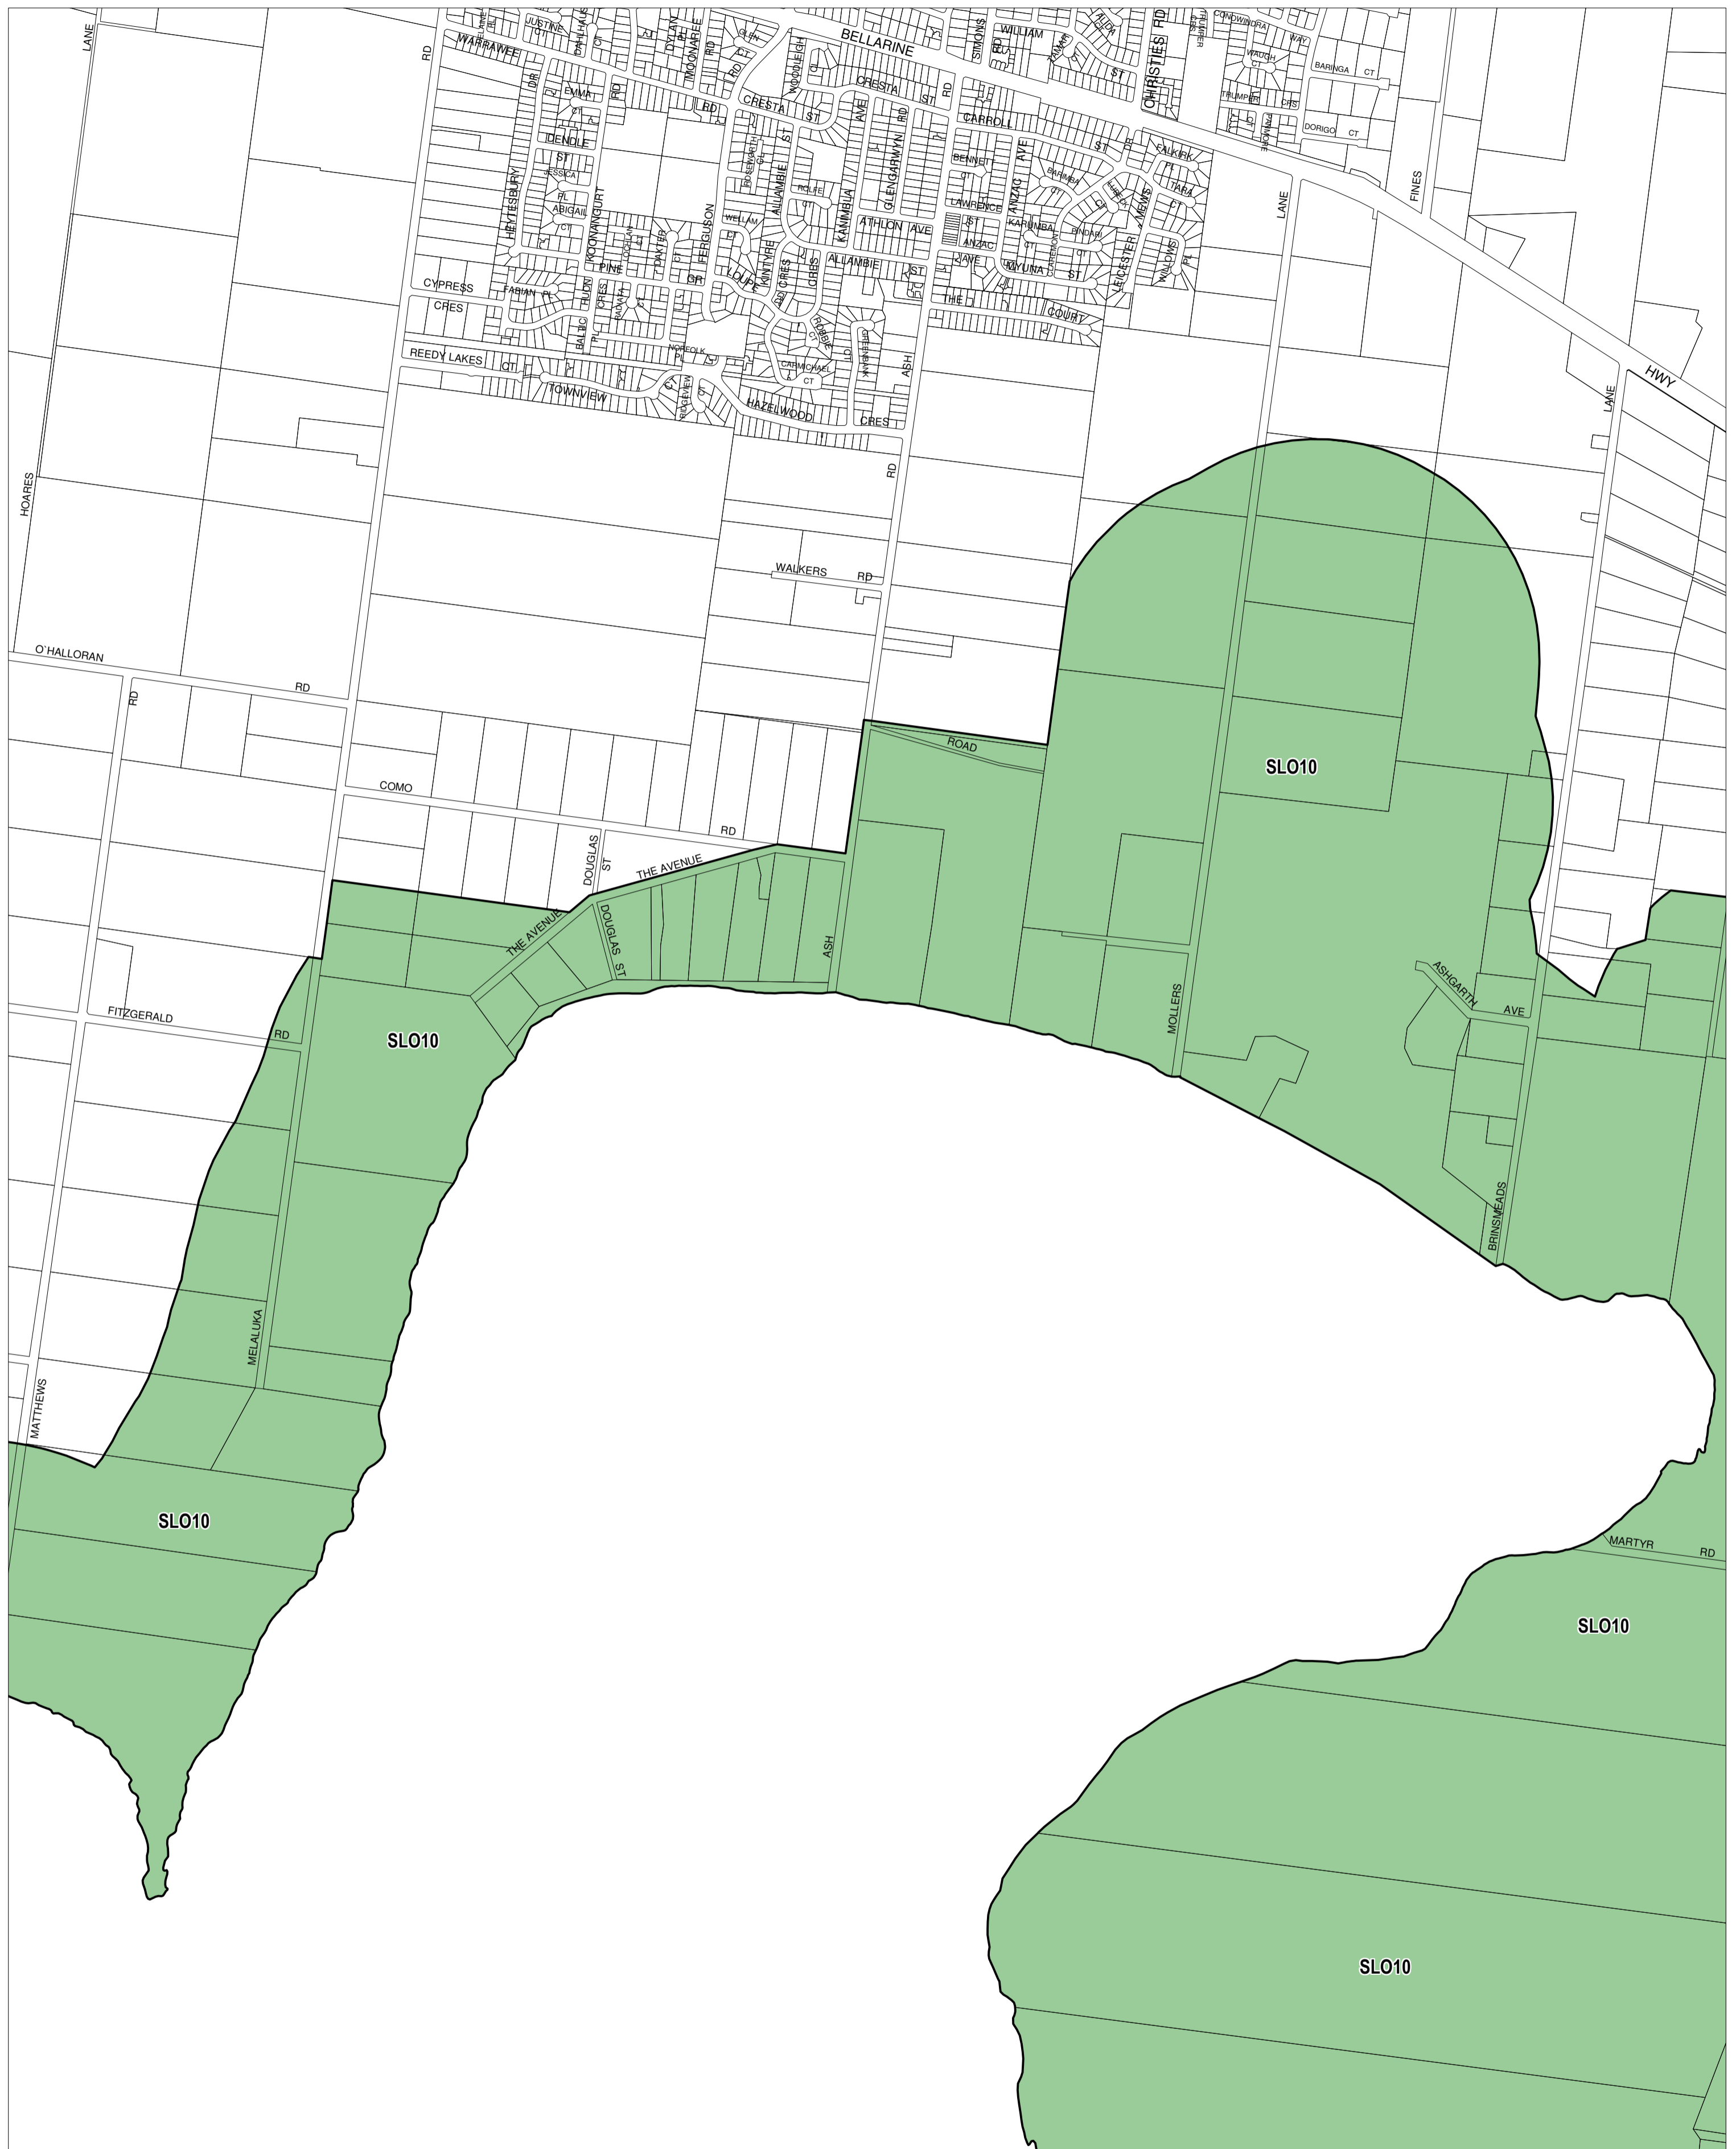

GREATER GEELONG PLANNING SCHEME - LOCAL PROVISION

Overlays

SLO10 Significant Landscape Overlay - Schedule 10

200 0 200 400 600 800 1000m

AUSTRALIAN MAP GRID ZONE 55

INDEX TO ADJOINING METRIC SERIES MAP

2	3
6	7
11	12
13	15
23	24
25	26
27	28
29	30
31	32
33	34
35	36
37	38
39	40
41	42
43	44
45	46
47	48
49	50
51	52
53	54
55	56
57	58
59	60
61	62
63	64
65	66
67	68
69	70
71	72
73	74
75	76
77	78
79	80
81	82
83	84
85	86
87	88
89	90

Printed: 10/2/2011

AMENDMENT C177