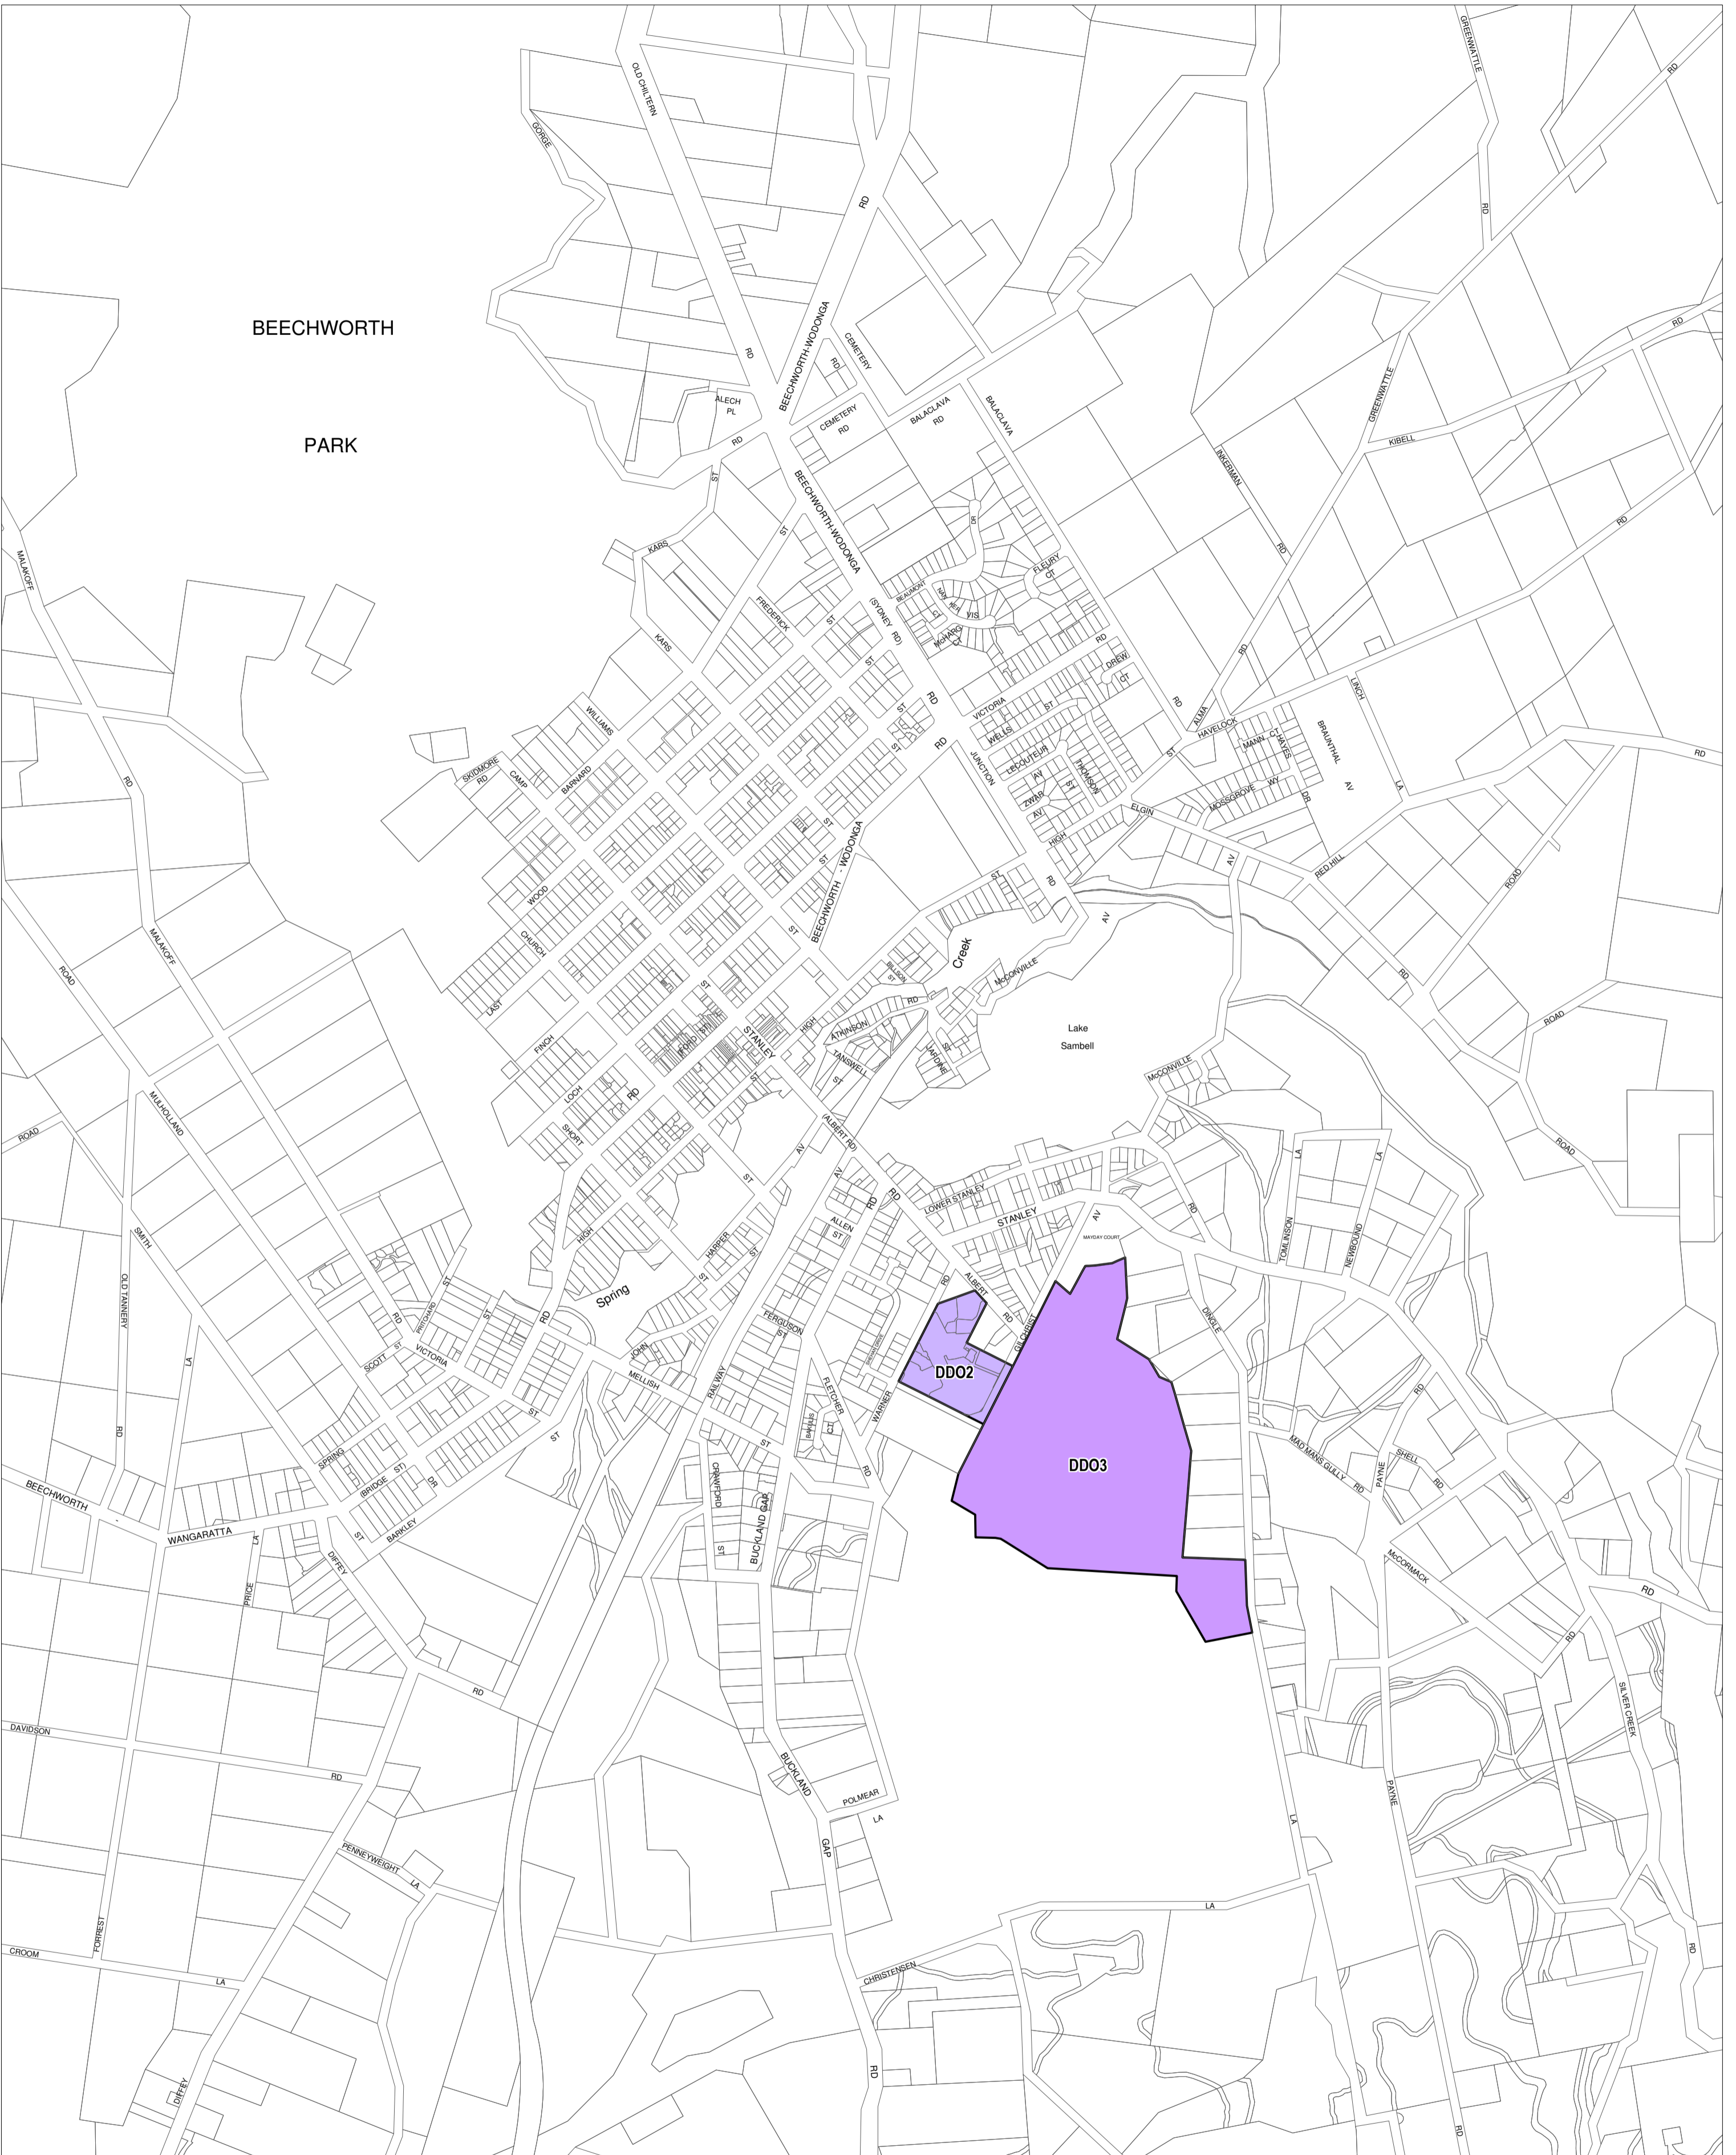

INDIGO PLANNING SCHEME - LOCAL PROVISION

Printed: 9/5/2014

AMENDMENT C64