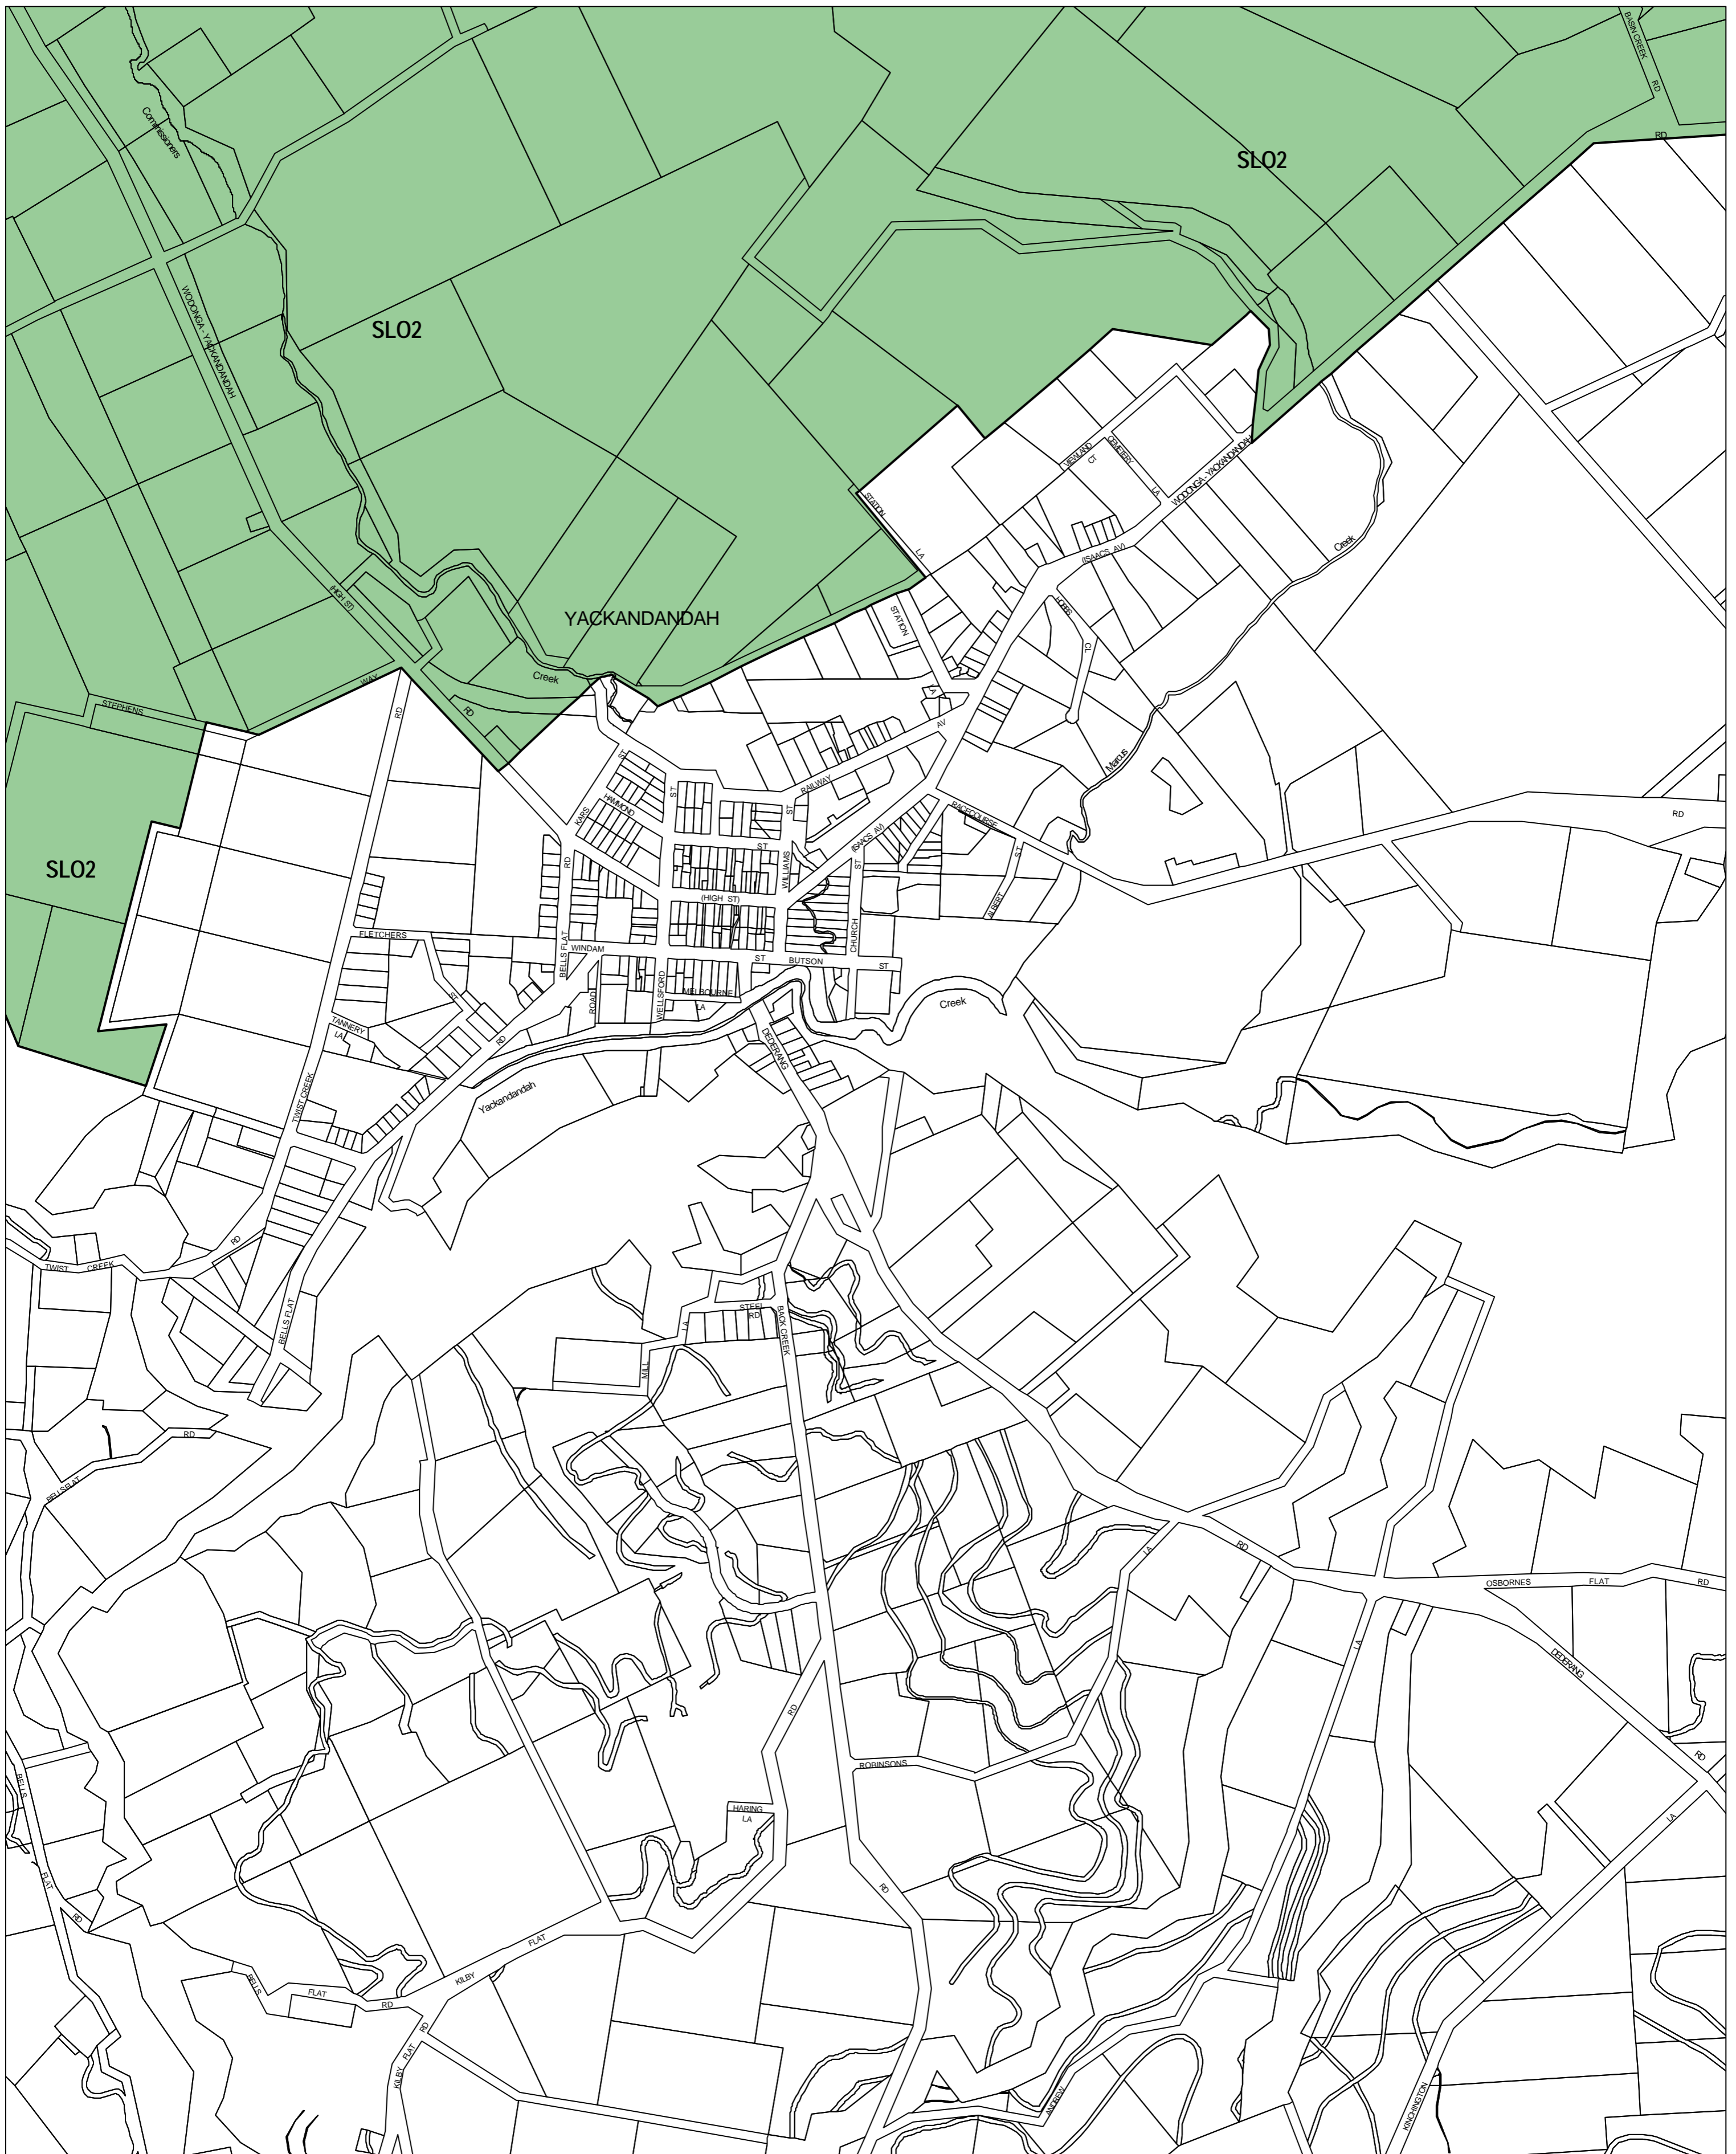

INDIGO PLANNING SCHEME - LOCAL PROVISION

Overlays

- SLO2 Significant Landscape Overlay - Schedule 2

INDEX TO ADJOINING METRIC SERIES MAP

AUSTRALIAN MAP GRID ZONE 55

Printed: 6/6/2007