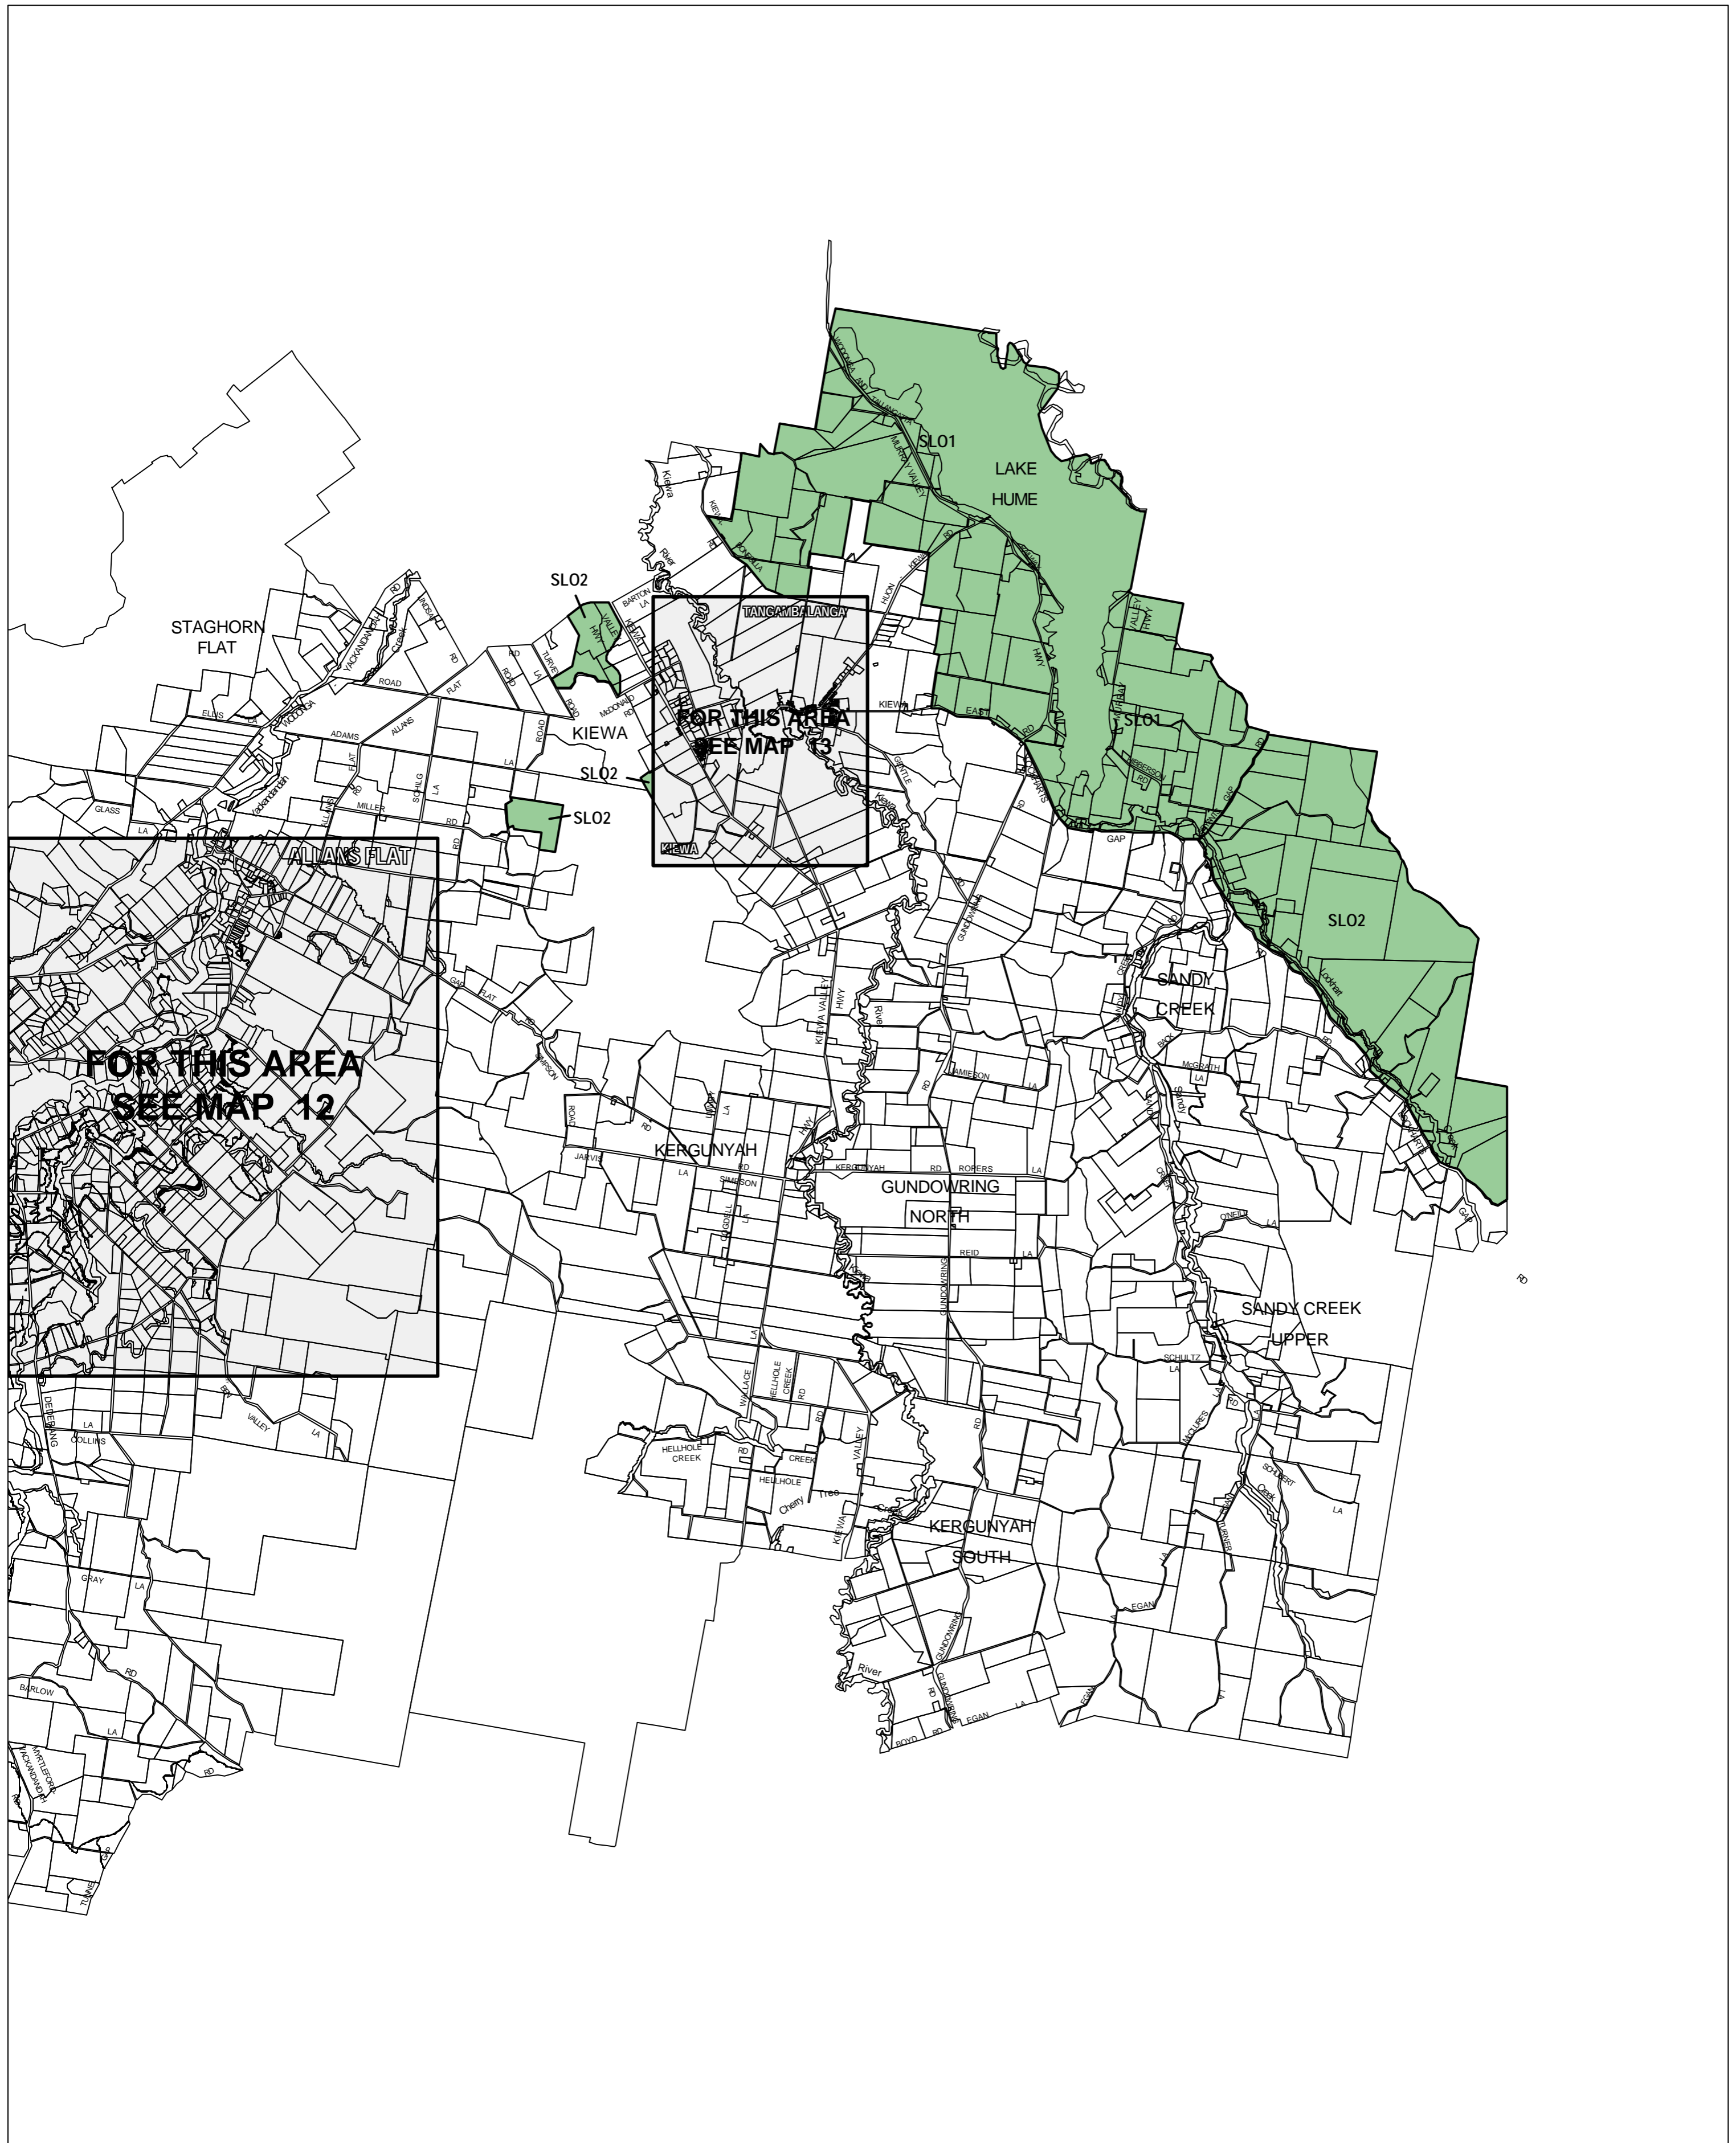

INDIGO PLANNING SCHEME - LOCAL PROVISION

Overlays

- Significant Landscape Overlay - Schedule 1
- Significant Landscape Overlay - Schedule 2

AUSTRALIAN MAP GRID ZONE 55

Printed: 6/6/2007