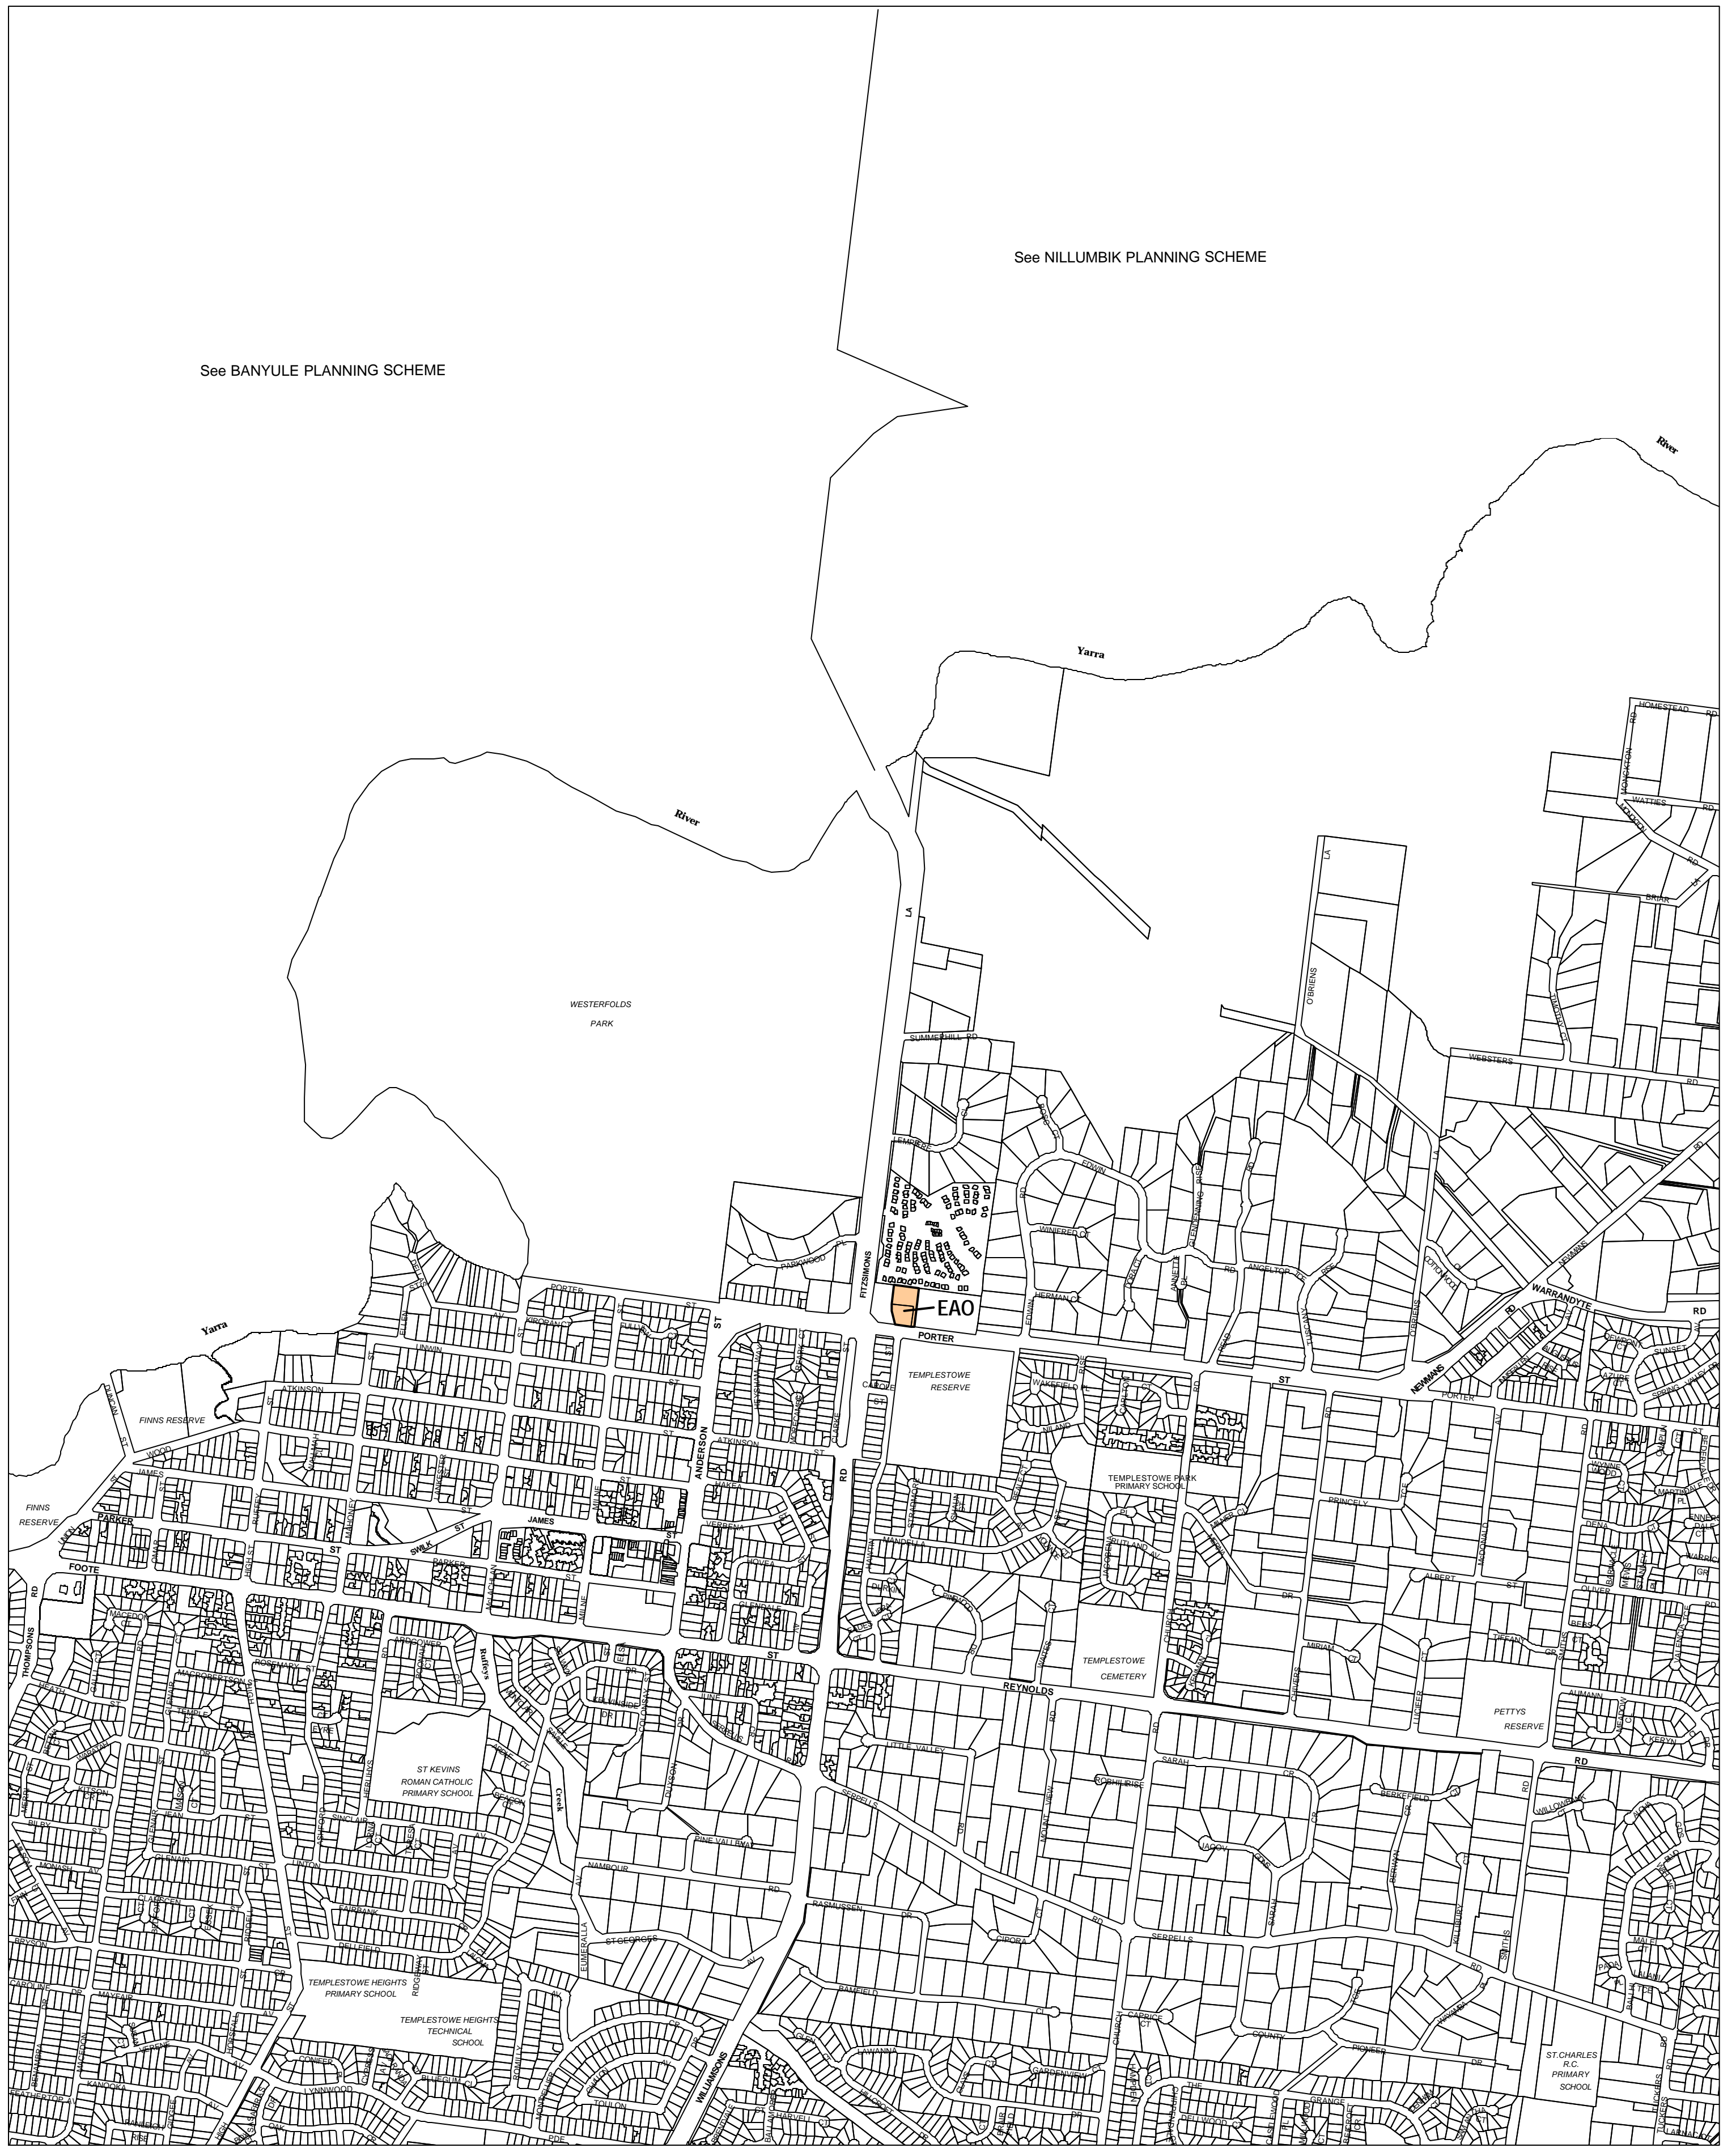

MANNINGHAM PLANNING SCHEME - LOCAL PROVISION

See BANYULE PLANNING SCHEME

See NILLUMBIK PLANNING SCHEME

Overlays
EAO Environmental Audit Overlay

AUSTRALIAN MAP GRID ZONE 55

INDEX TO ADJOINING METRIC SERIES MAP

Printed: 14/6/2007