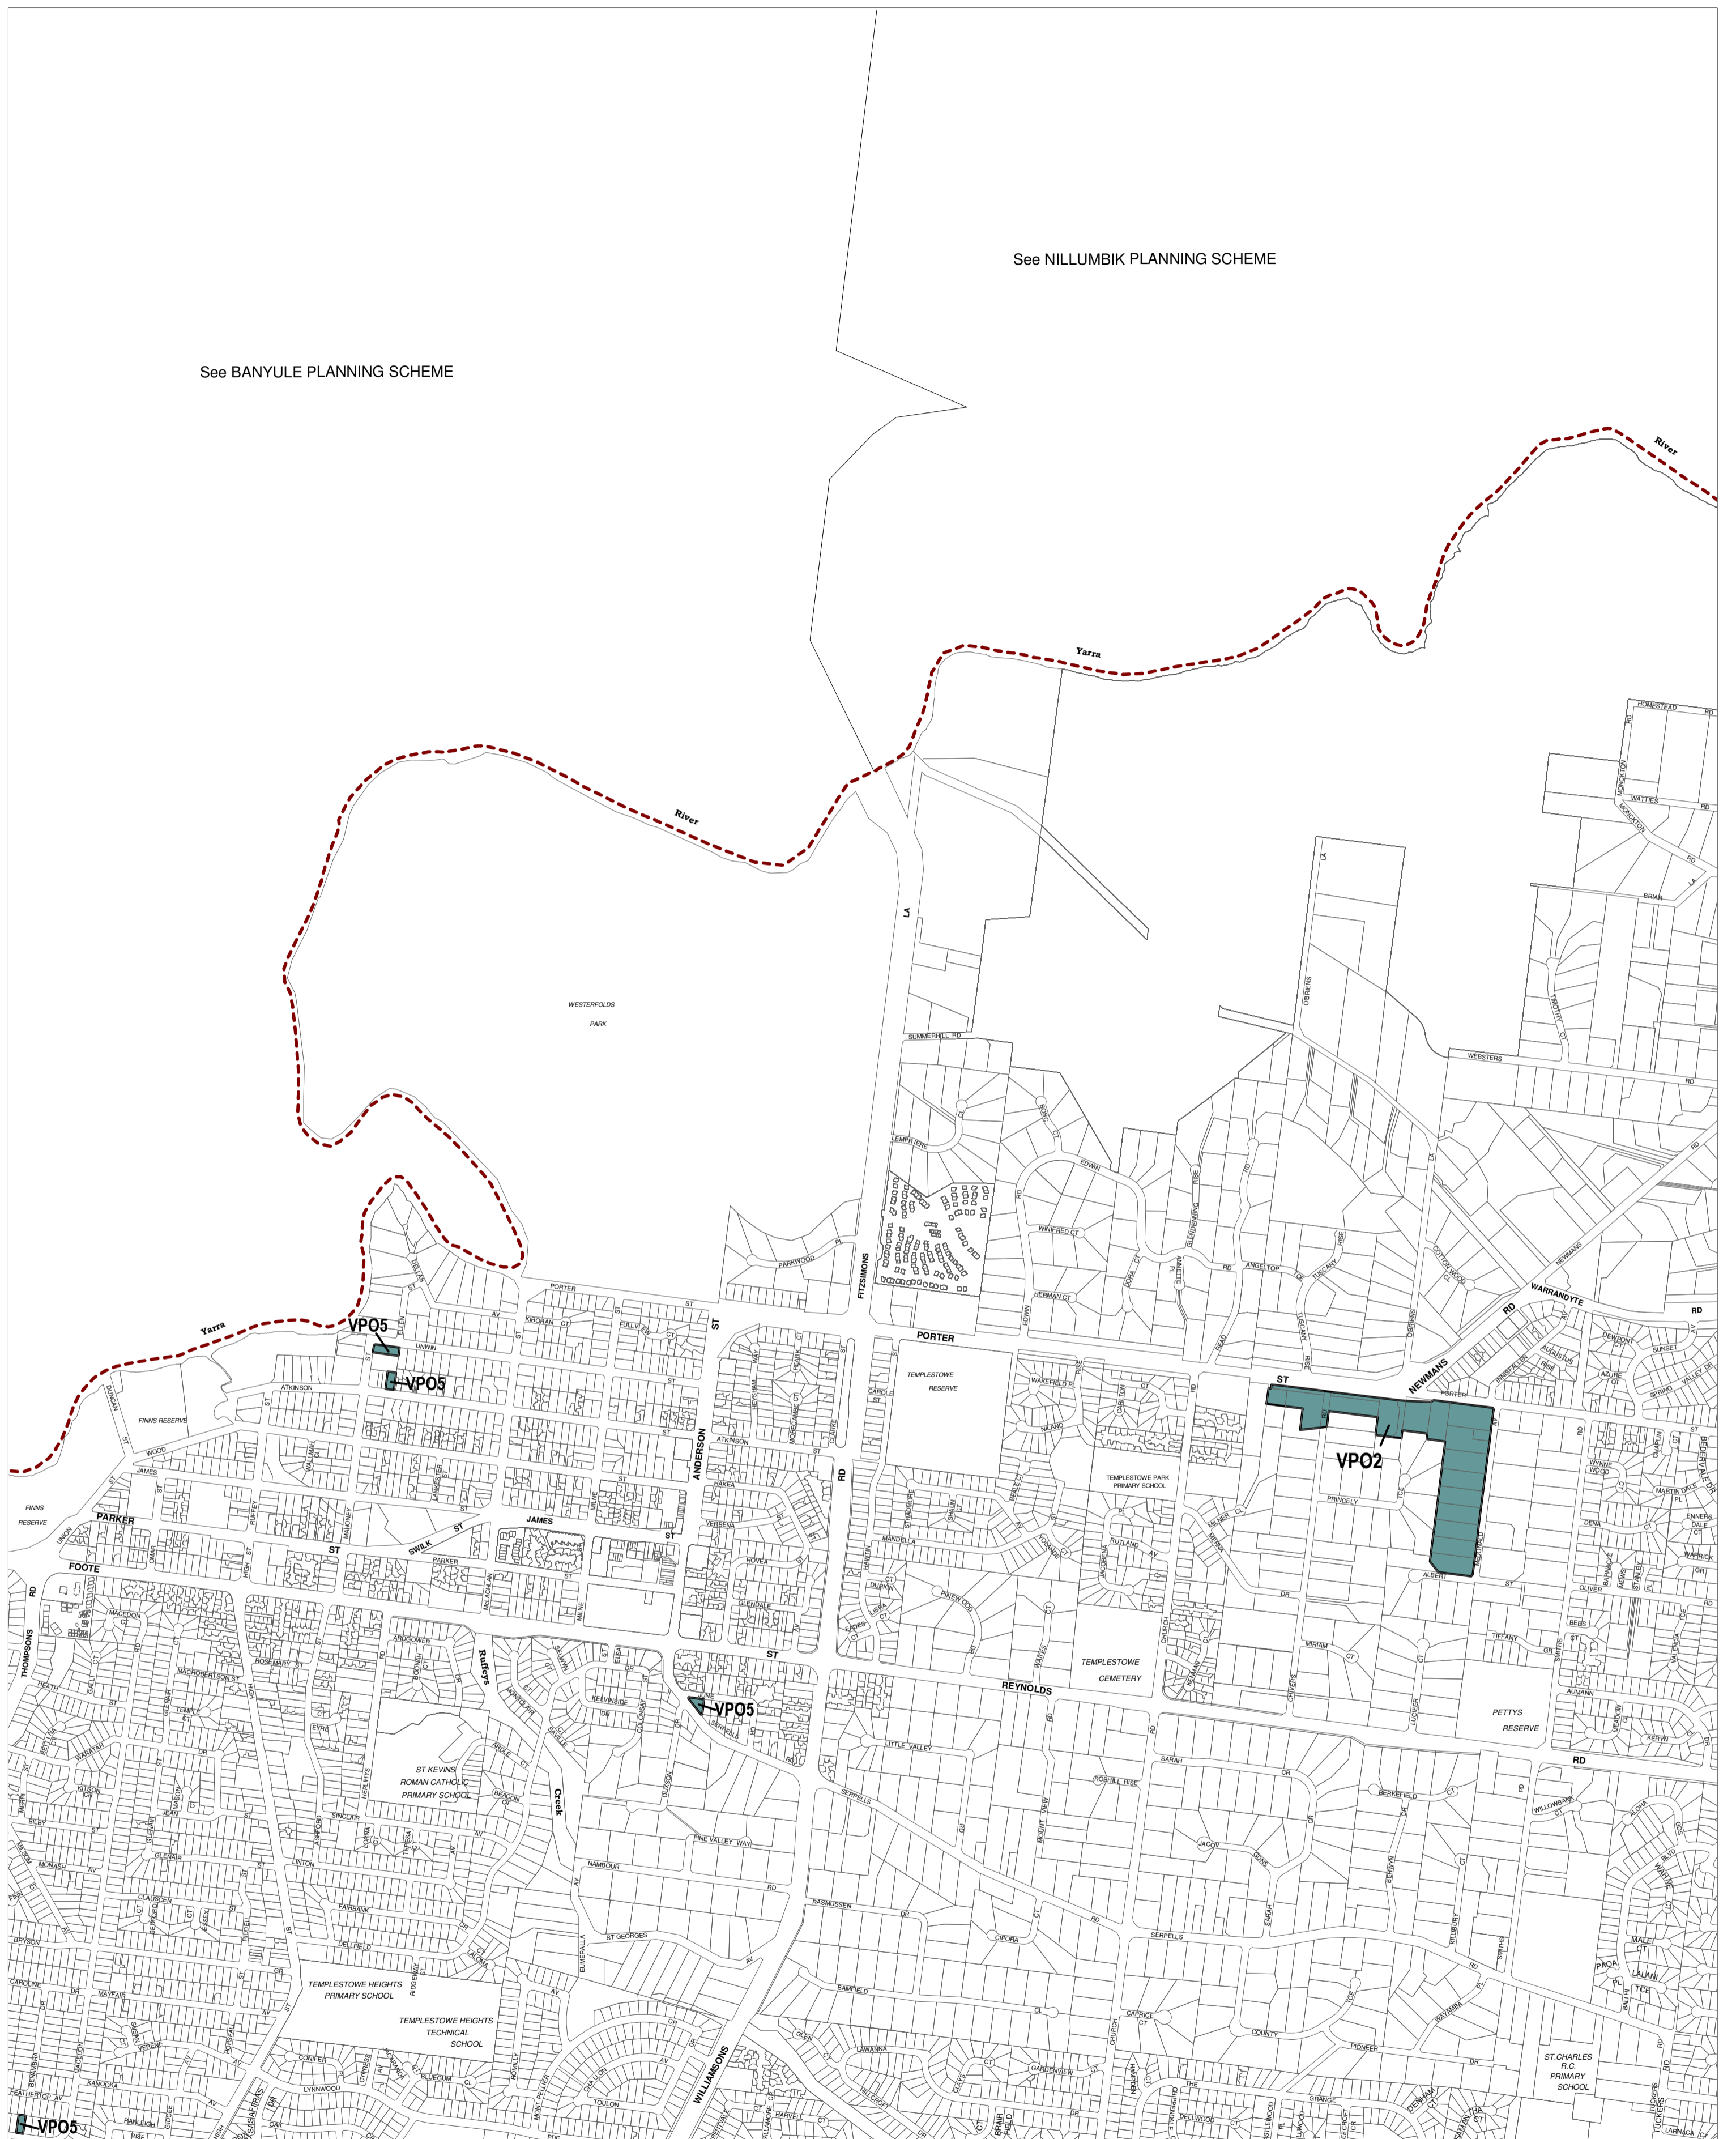

MANNINGHAM PLANNING SCHEME - LOCAL PROVISION

See BANYULE PLANNING SCHEME

See NILLUMBIK PLANNING SCHEME

Overlays

- VPO2 Vegetation Protection Overlay - Schedule 2
- VPO5 Vegetation Protection Overlay - Schedule 5

200 0 200 400 600 800 1000 m

AUSTRALIAN MAP GRID ZONE 55

INDEX TO ADJOINING METRIC SERIES MAP

4	5
1	3
6	8
9	10
	11

Printed: 19/2/2013

AMENDMENT C54