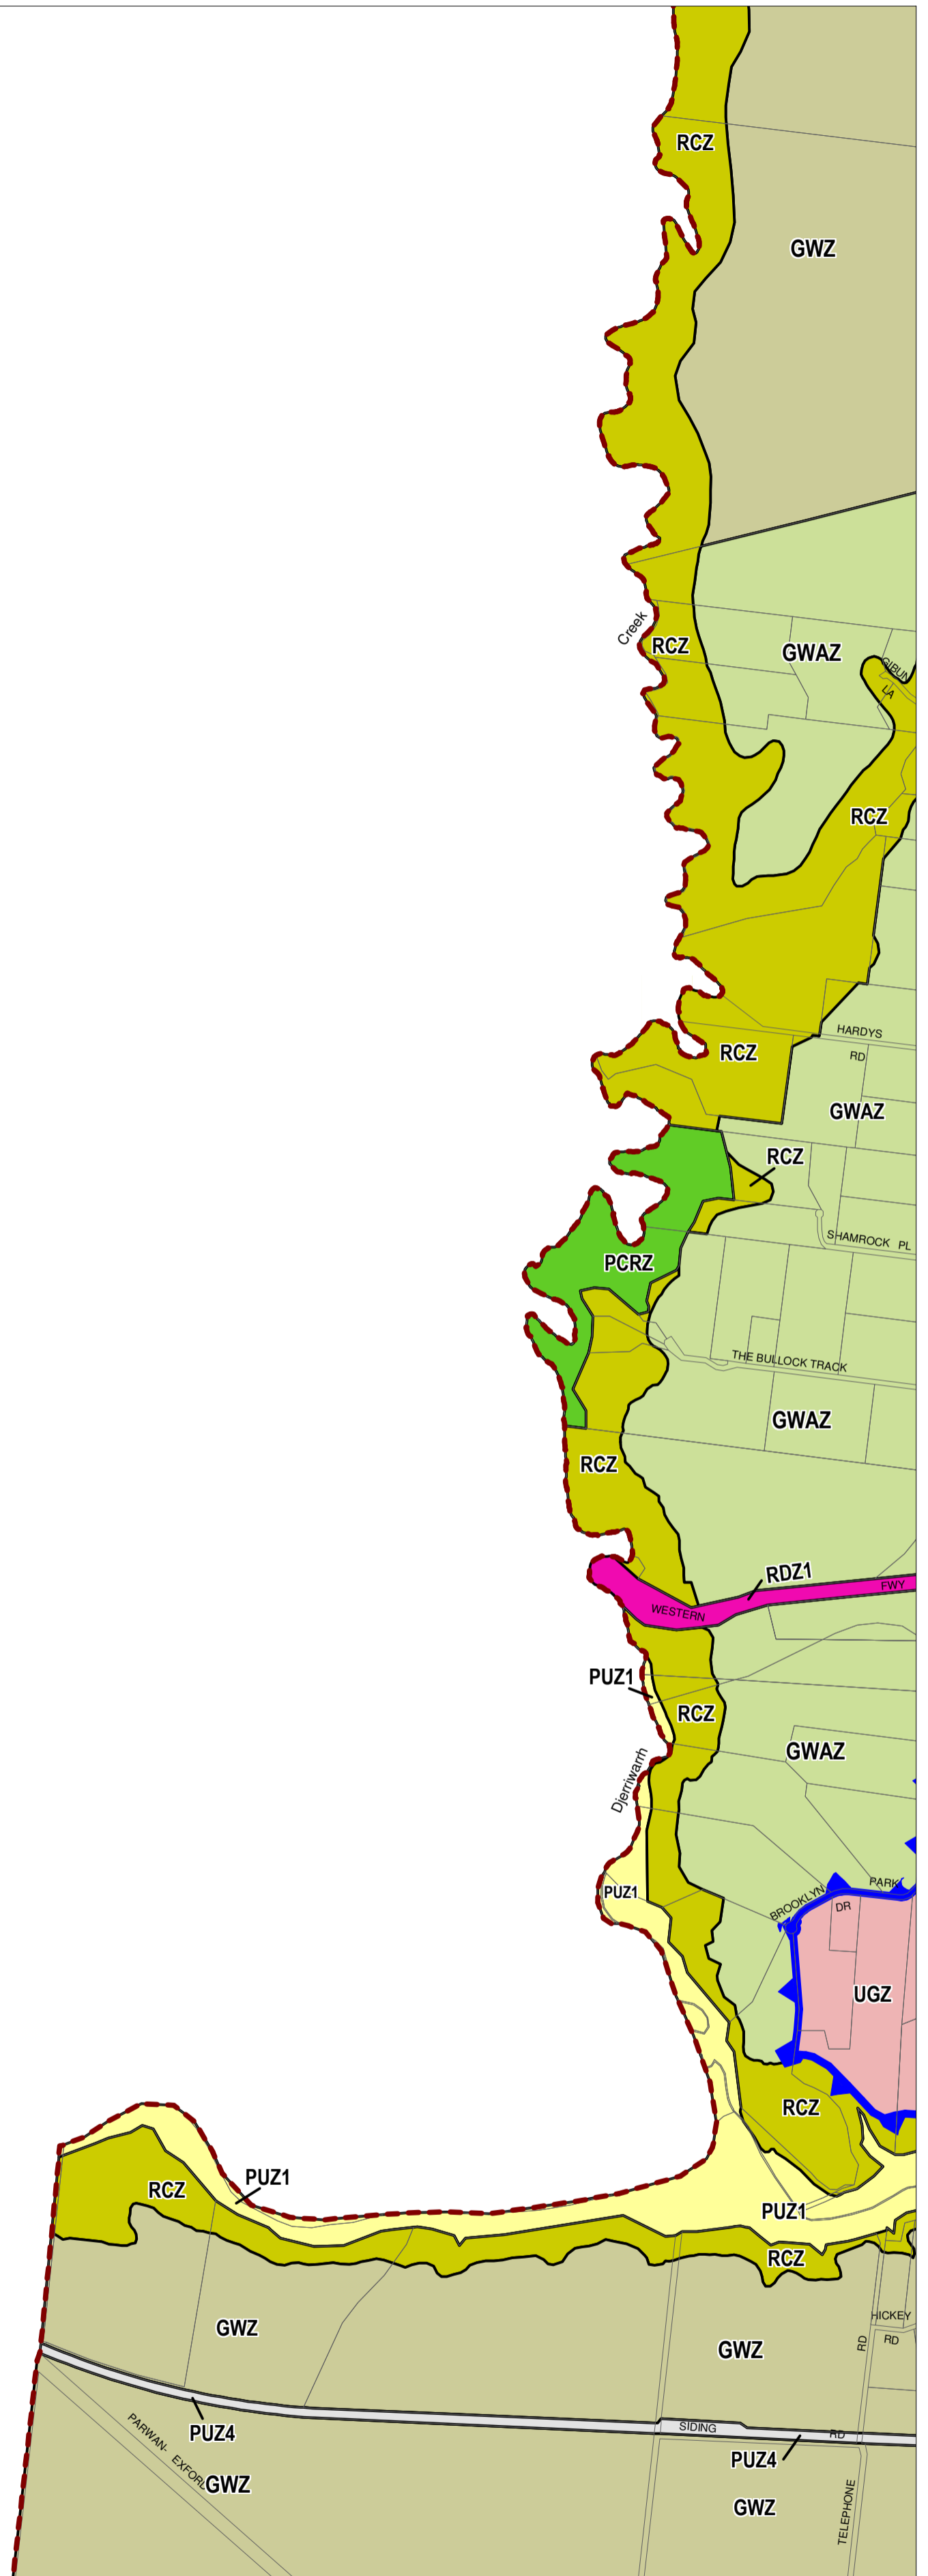

MELTON PLANNING SCHEME - LOCAL PROVISION

Public Land	
	Public Conservation And Resource Zone
	Public Use Zone - Service And Utility
	Public Use Zone - Transport
	Road Zone - Category 1
Rural	
	Green Wedge A Zone
	Green Wedge Zone
	Rural Conservation Zone
Special Purpose	
	Urban Growth Zone

Printed: 22/8/2014

AMENDMENT C159

ZONES

MAP No 4