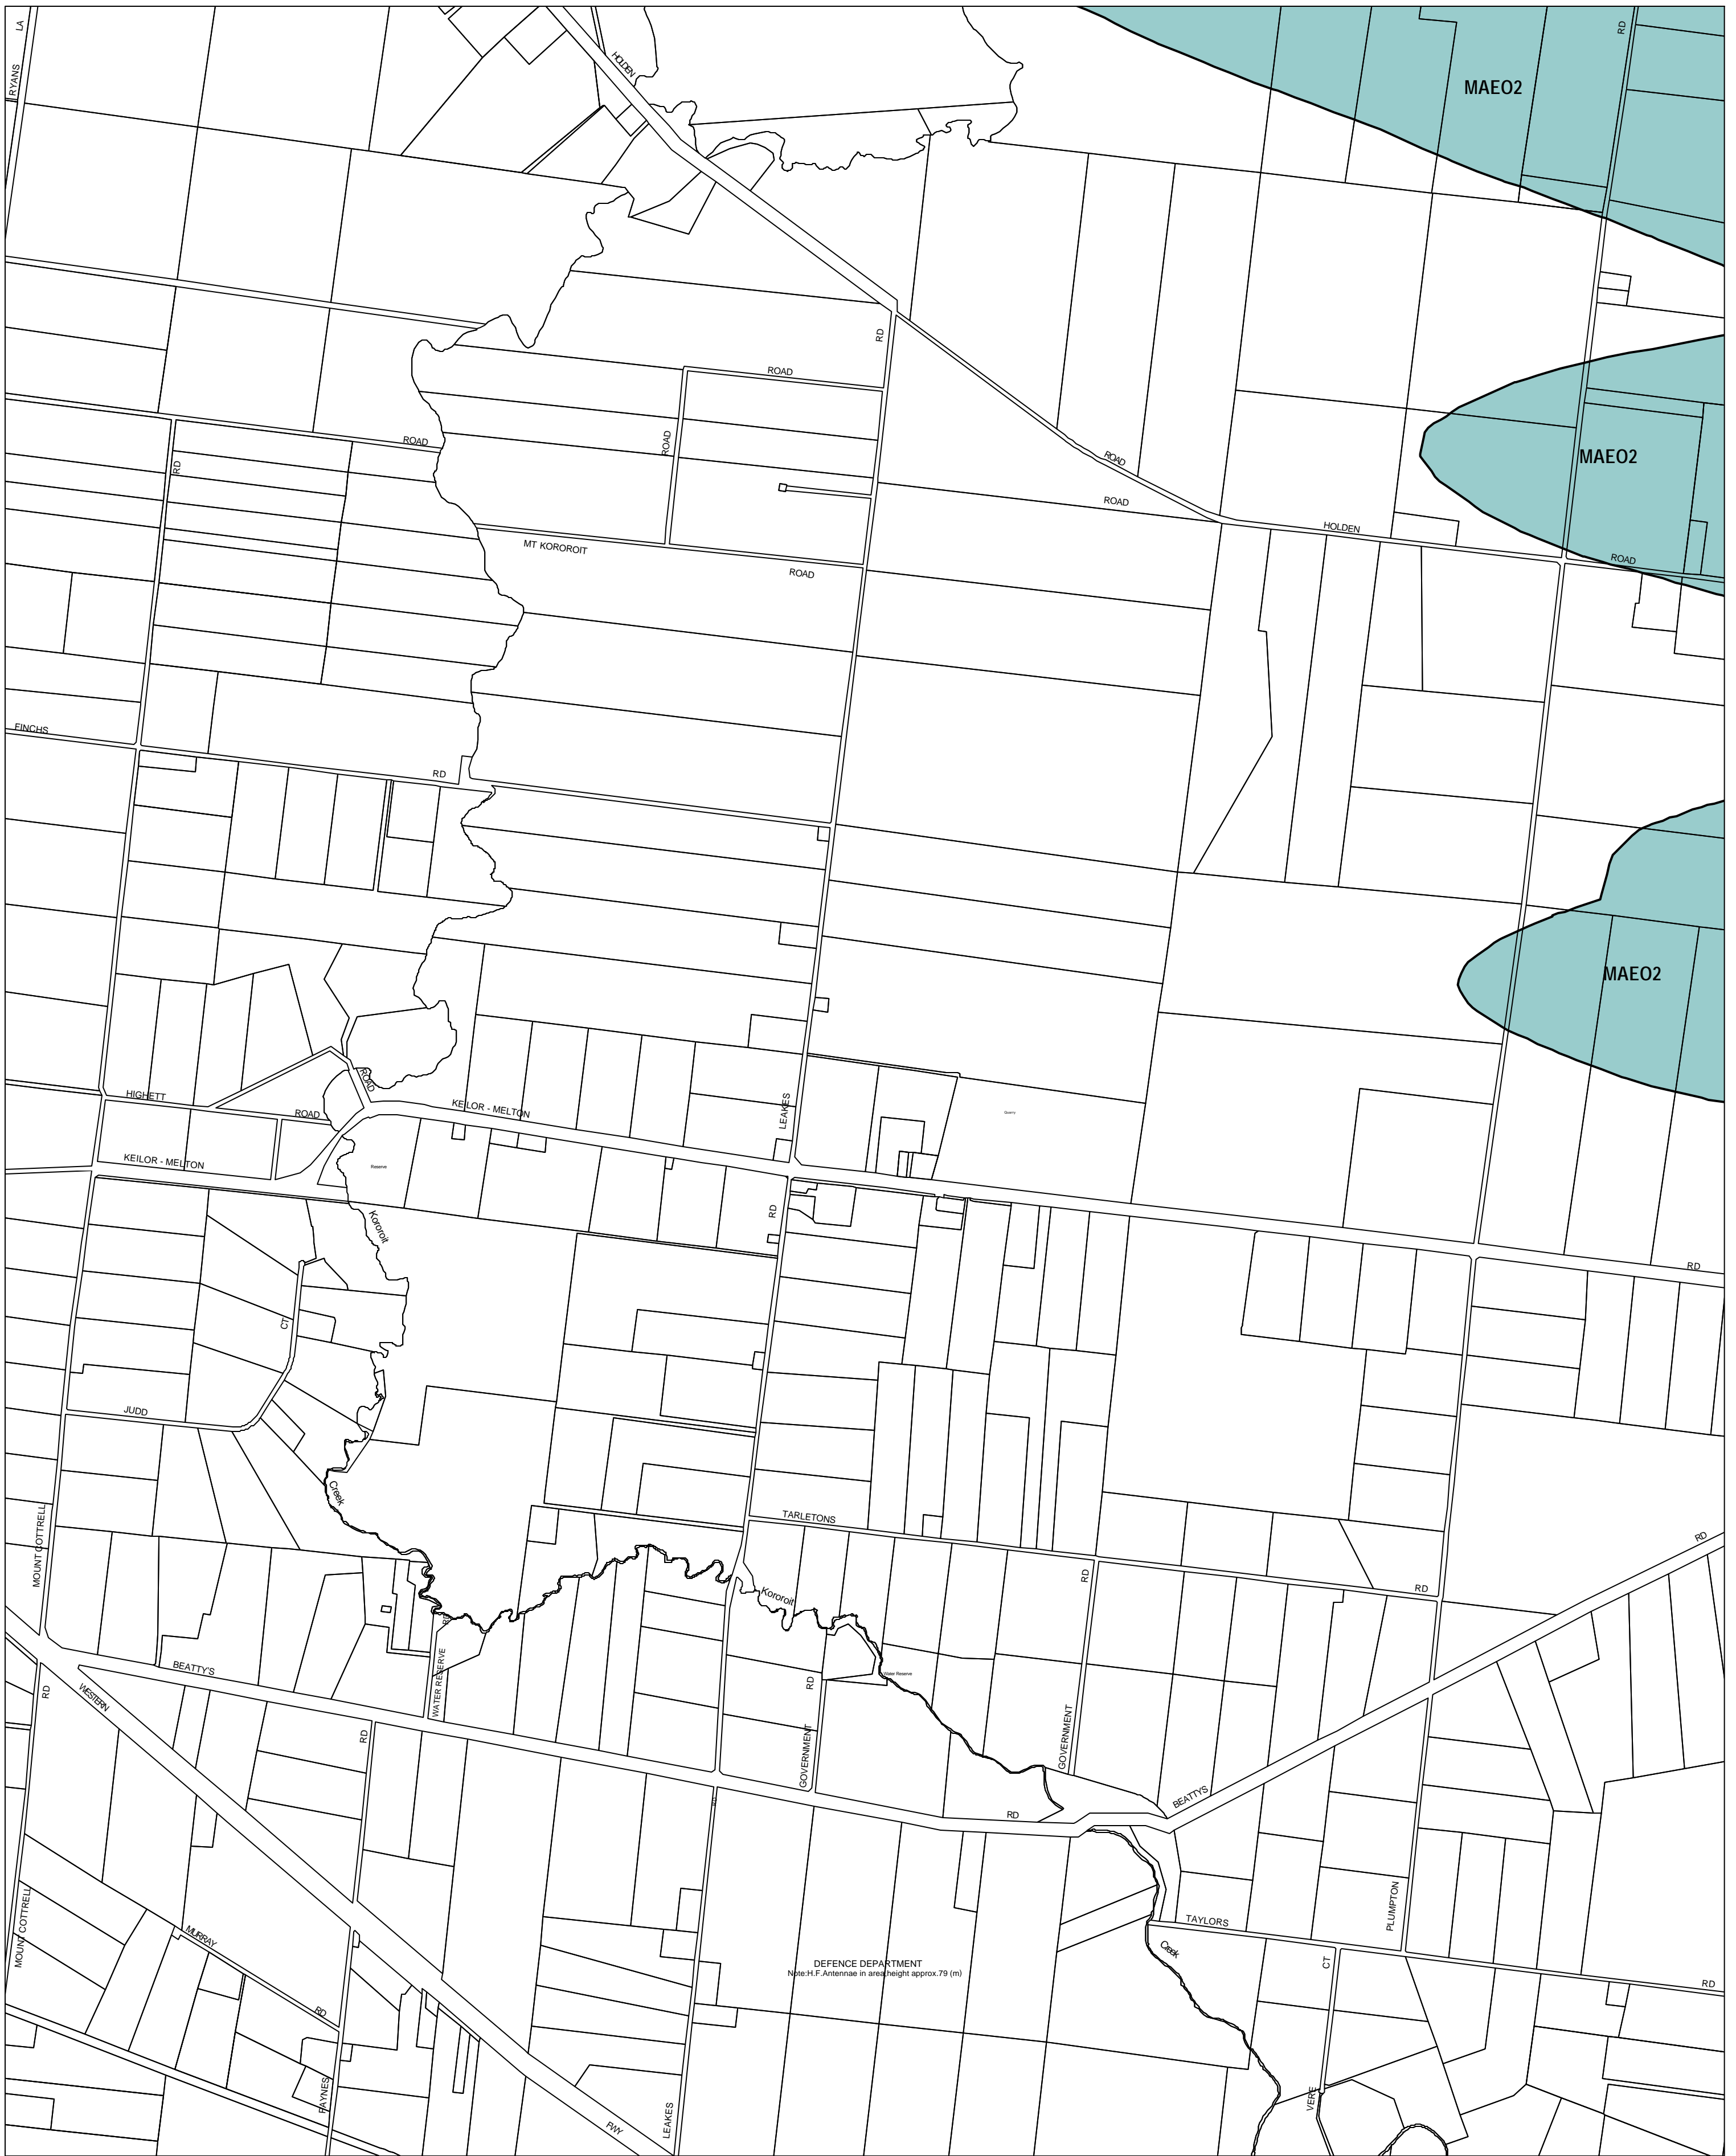

MELTON PLANNING SCHEME - LOCAL PROVISION

Overlays
MAEO2 Melbourne Airport Environs
Overlay - Schedule 2

AUSTRALIAN MAP GRID ZONE 55

INDEX TO ADJOINING METRIC SERIES MAP

Printed: 8/5/2007

AMENDMENT VC30